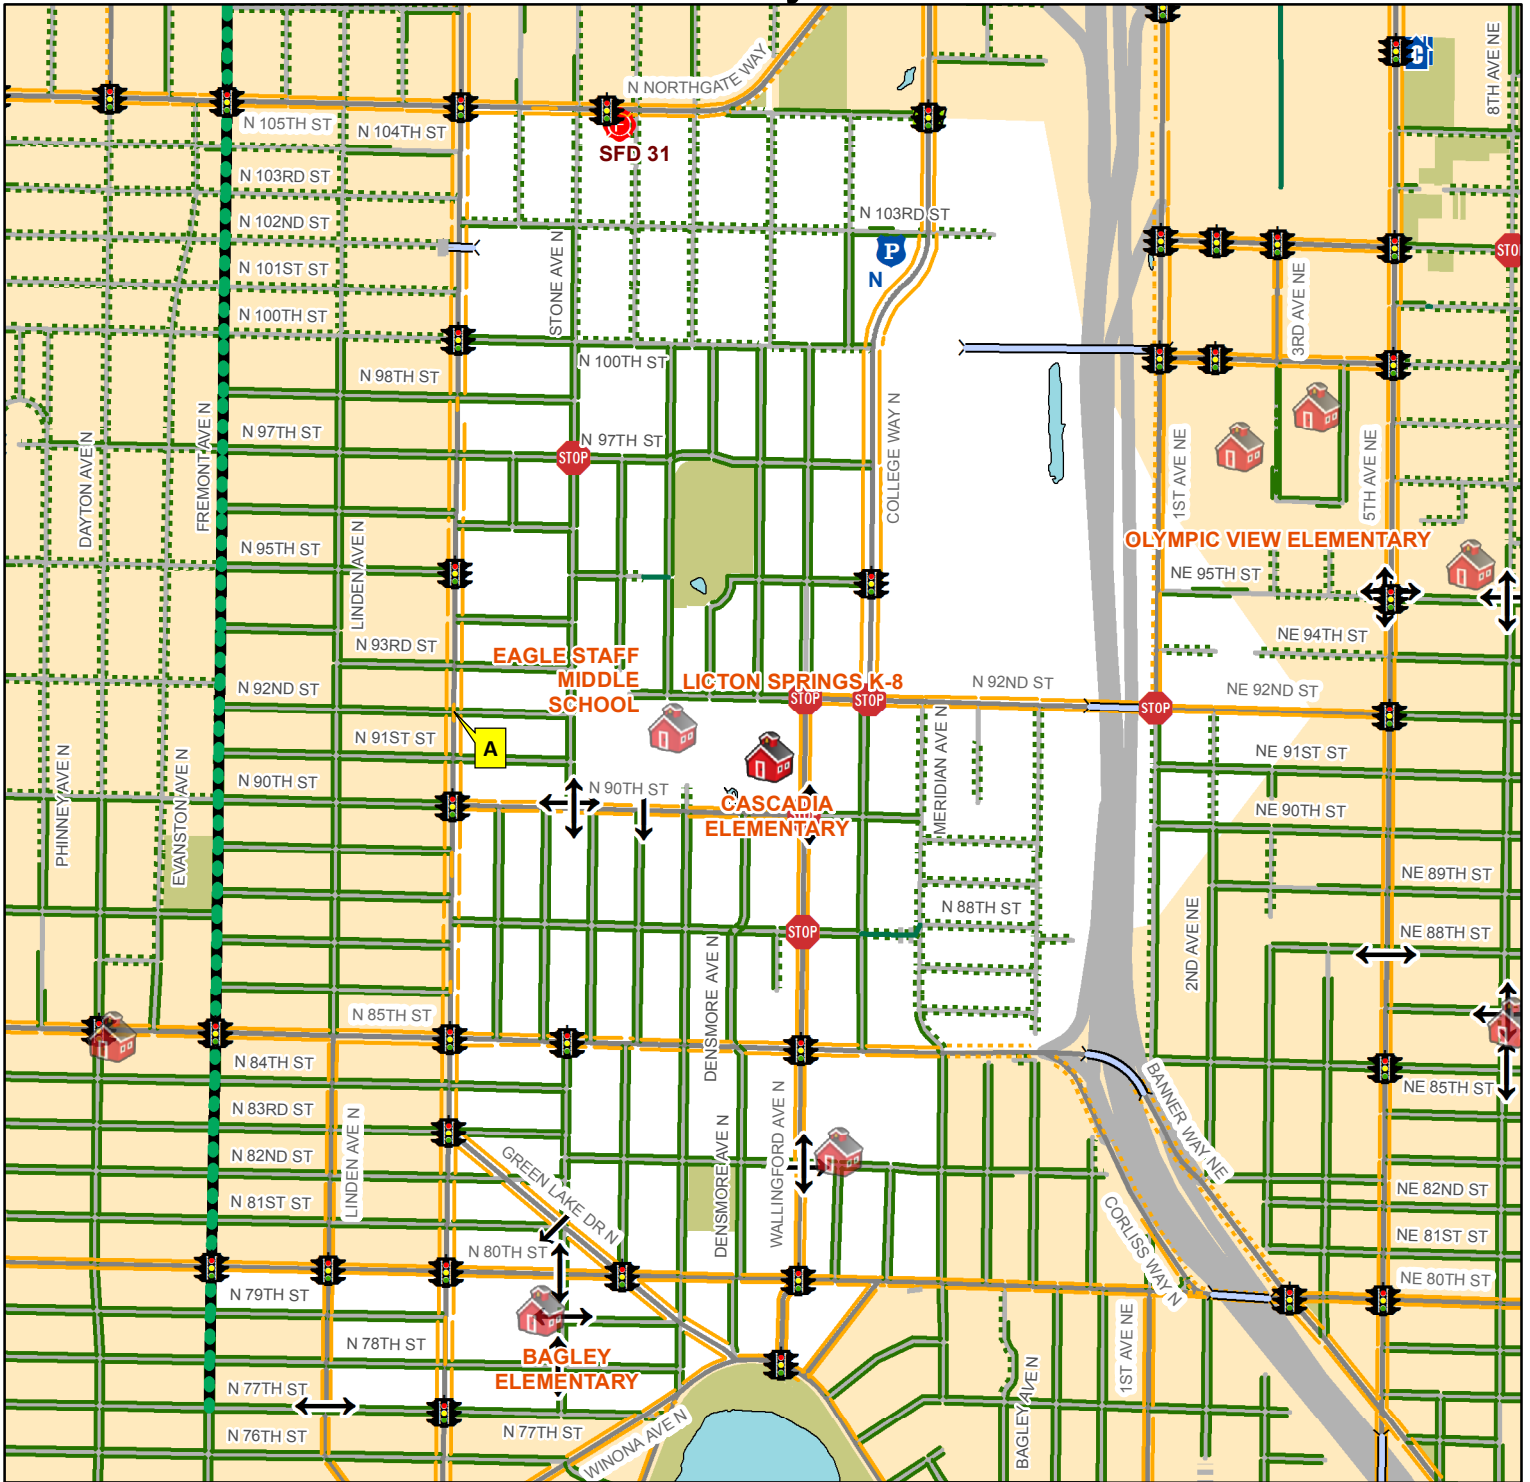

Cascadia Elementary - 1700 N 90th St

2018-2019 School Year

Crossing Conditions

- Crossing Guard Assignment*
- School Patrol*
- Traffic Signals
- All Way Stop Intersection
- Crossing Beacon
- Designated School Crossing
- Bridge

Walking and Biking Conditions

- Stairway
- Multi Use Path
- Neighborhood Greenway
- Protected Bike Lane
- Neighborhood Street with Sidewalk
- Neighborhood Street with no Sidewalk
- Busy Street with Sidewalk
- Busy Street with no Sidewalk (not recommended)

Coordinate System: State Plane, NAD83-91, Washington, North Zone
 Orthophoto Source: Pictometry 2007
 Plot Date : 8/2/2018
 Author : abiano
 School_Walking_Maps_18_19_rev3

* Crossing guard and school patrol locations are subject to change.