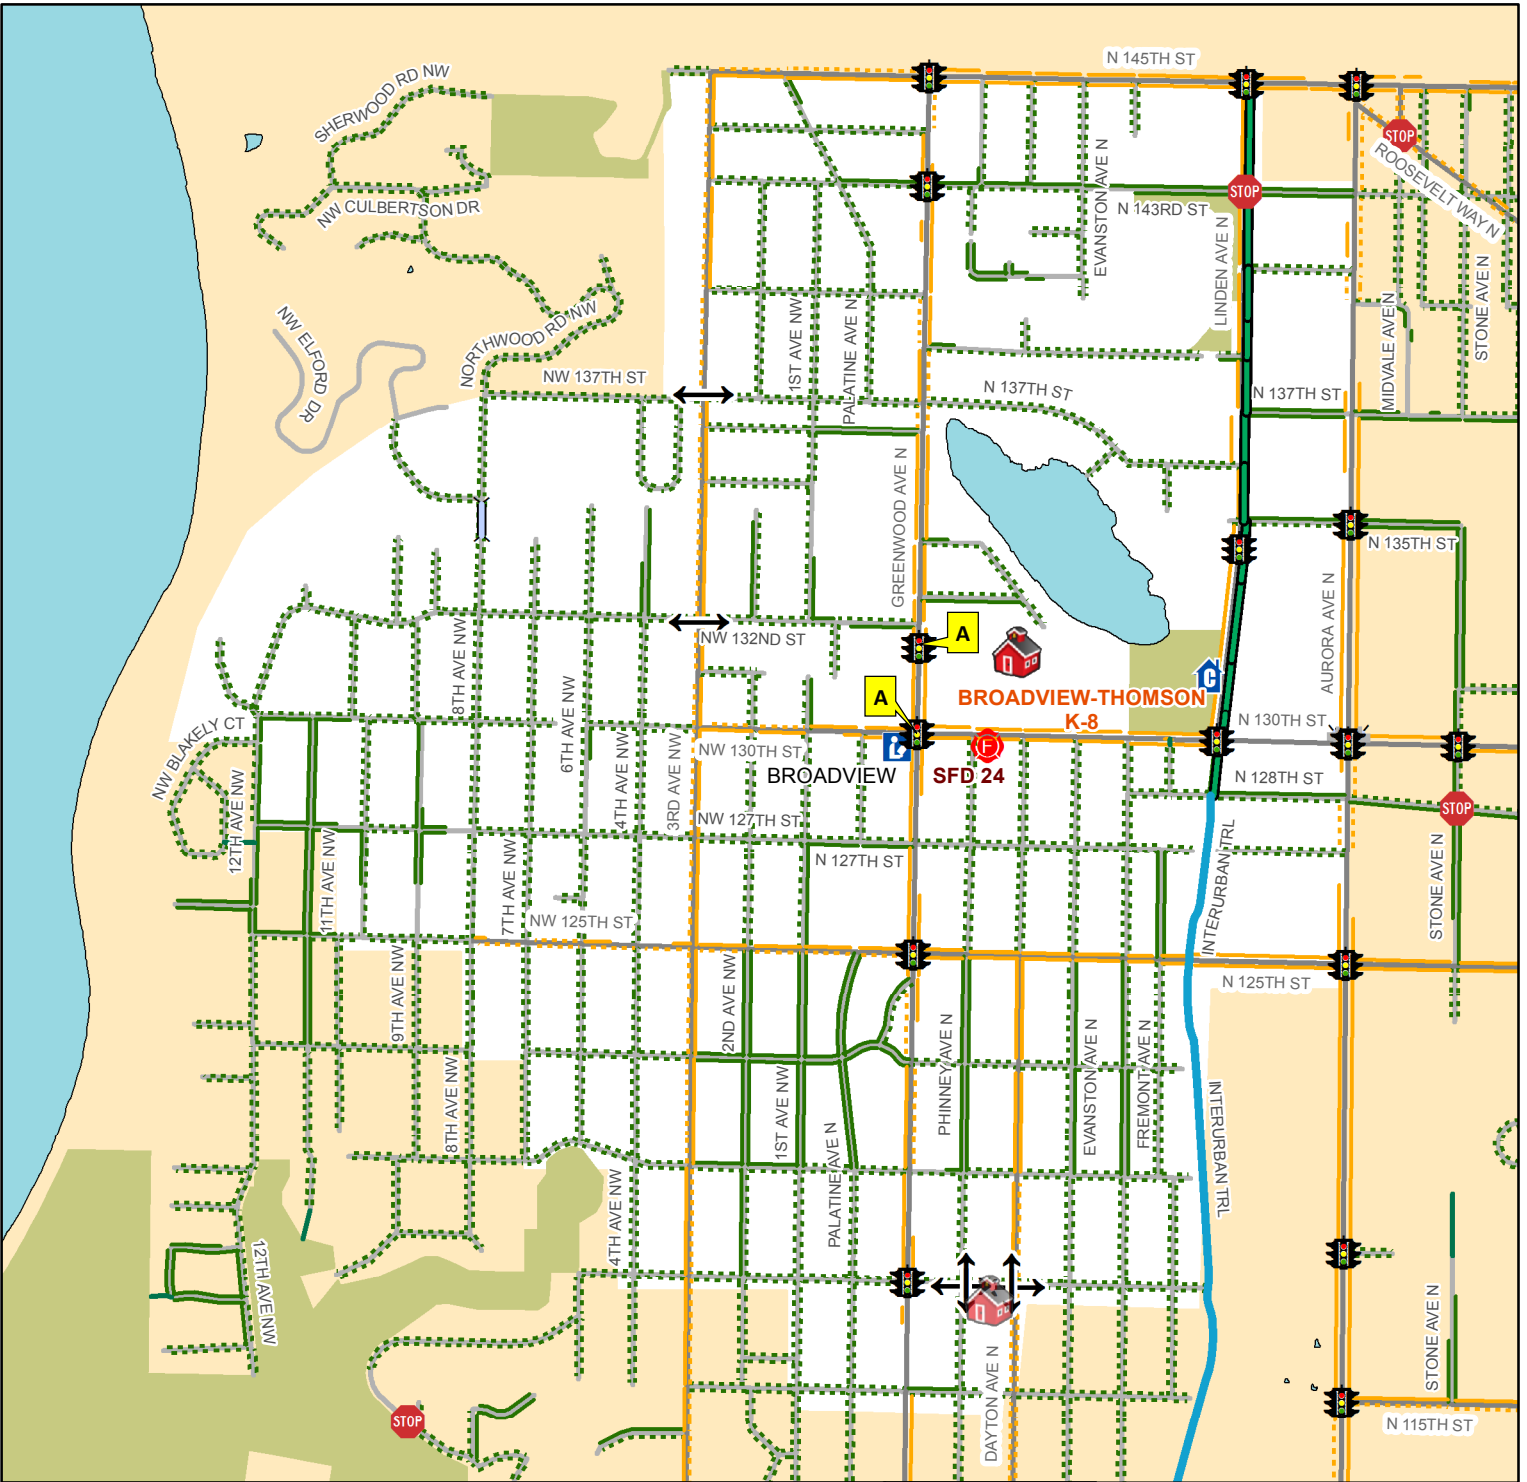

Broadview-Thomson K-8 - 13052 Greenwood Ave. N

2018-2019 School Year

Crossing Conditions

- Crossing Guard Assignment*
- School Patrol*
- Traffic Signals
- All Way Stop Intersection
- Crossing Beacon
- Designated School Crossing
- Bridge

Walking and Biking Conditions

- Stairway
- Multi Use Path
- Neighborhood Greenway
- Protected Bike Lane
- Neighborhood Street with Sidewalk
- Neighborhood Street with no Sidewalk
- Busy Street with Sidewalk
- Busy Street with no Sidewalk (not recommended)

Coordinate System: State Plane, NAD83-91, Washington, North Zone
 Orthophoto Source: Pictometry 2007

Plot Date : 8/2/2018
 Author : abiano
 School_Walking_Maps_18_19_rev3

* Crossing guard and school patrol locations are subject to change.