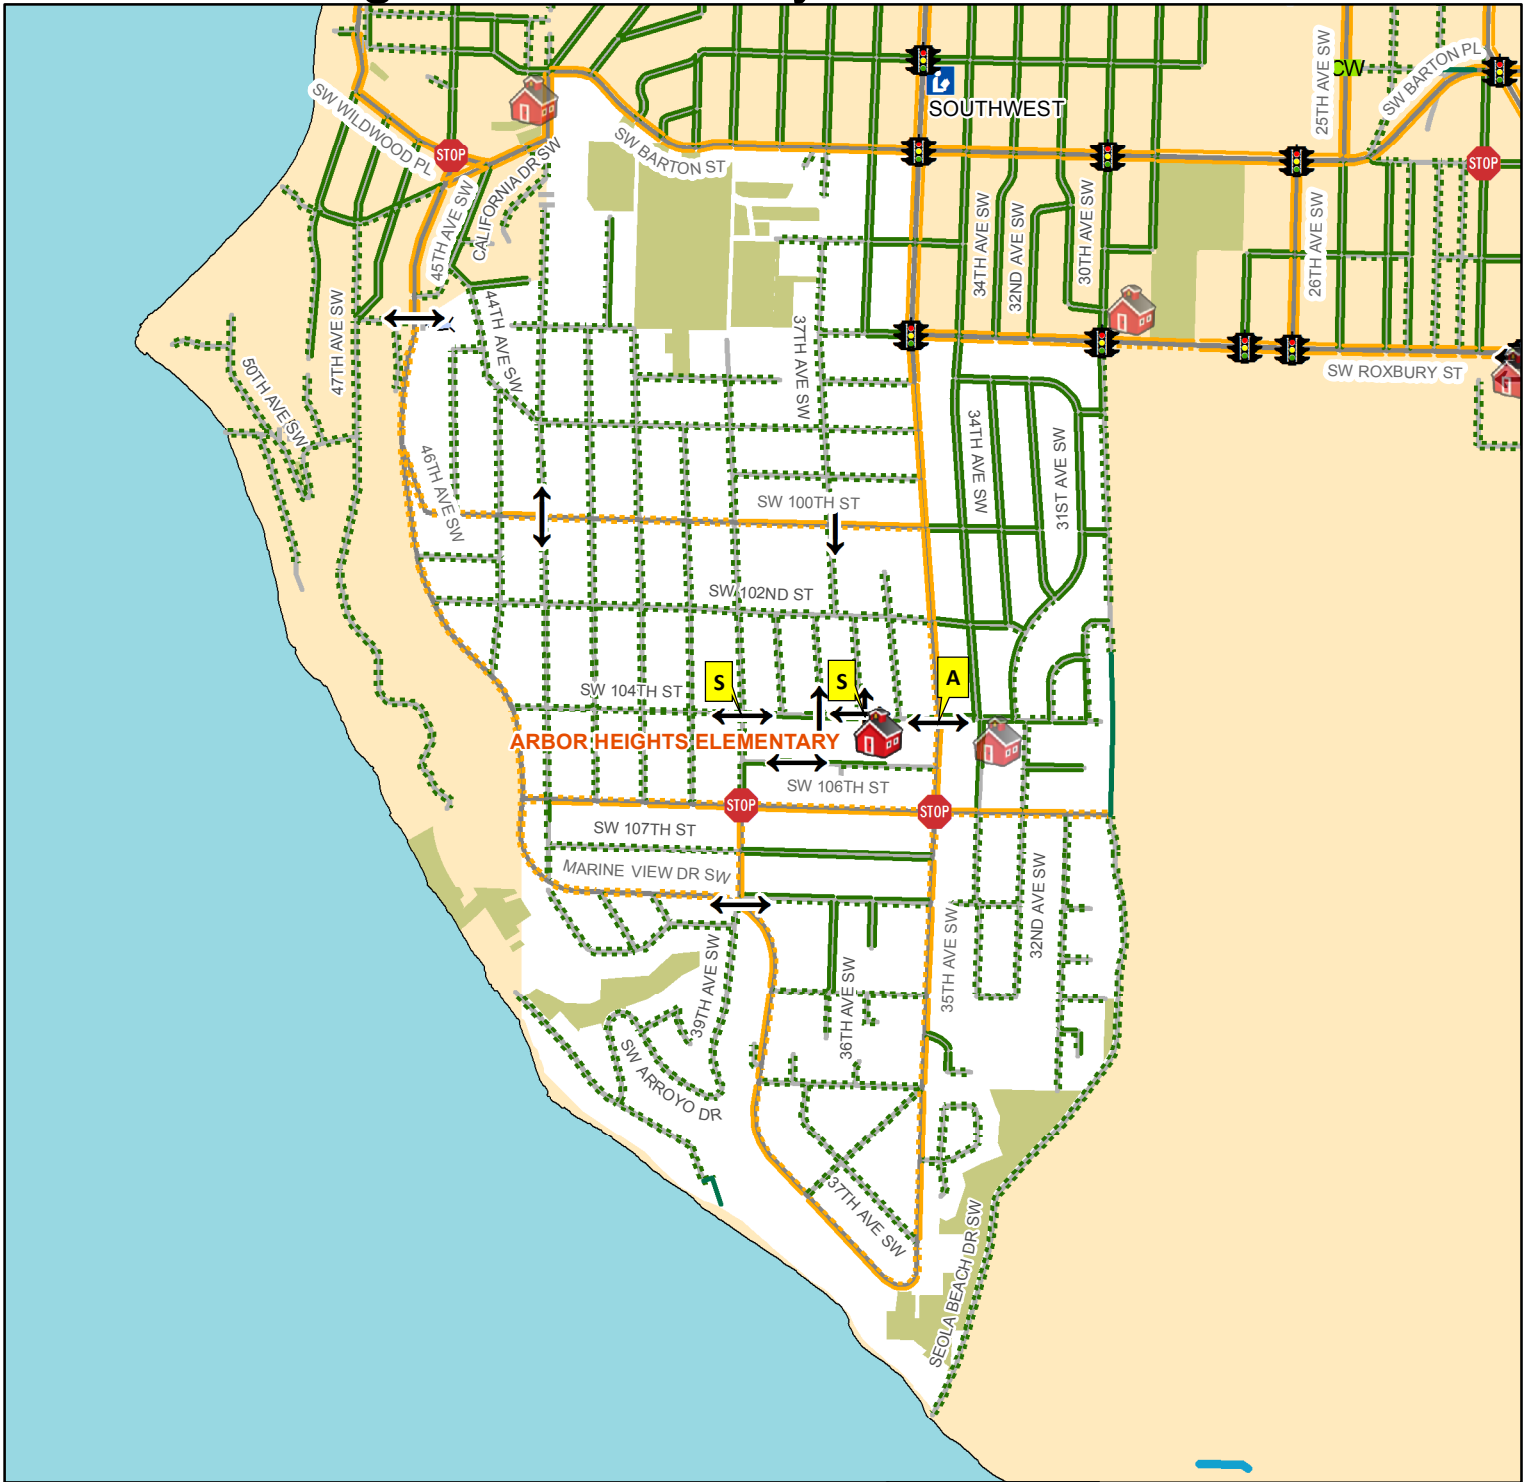

# Arbor Heights Elementary - 3701 SW 104th St.

### Crossing Conditions

- Crossing Guard Assignment\*
- School Patrol\*
- Traffic Signals
- All Way Stop Intersection
- Crossing Beacon
- Designated School Crossing
- Bridge

### Walking and Biking Conditions

- Stairway
- Multi Use Path
- Neighborhood Greenway
- Protected Bike Lane
- Neighborhood Street with Sidewalk
- Neighborhood Street with no Sidewalk
- Busy Street with Sidewalk
- Busy Street with no Sidewalk (not recommended)

Coordinate System: State Plane, NAD83-91, Washington, North Zone  
Orthophoto Source: Pictometry 2007

Plot Date : 8/2/2018  
Author : abiano  
School\_Walking\_Maps\_18\_19\_rev3