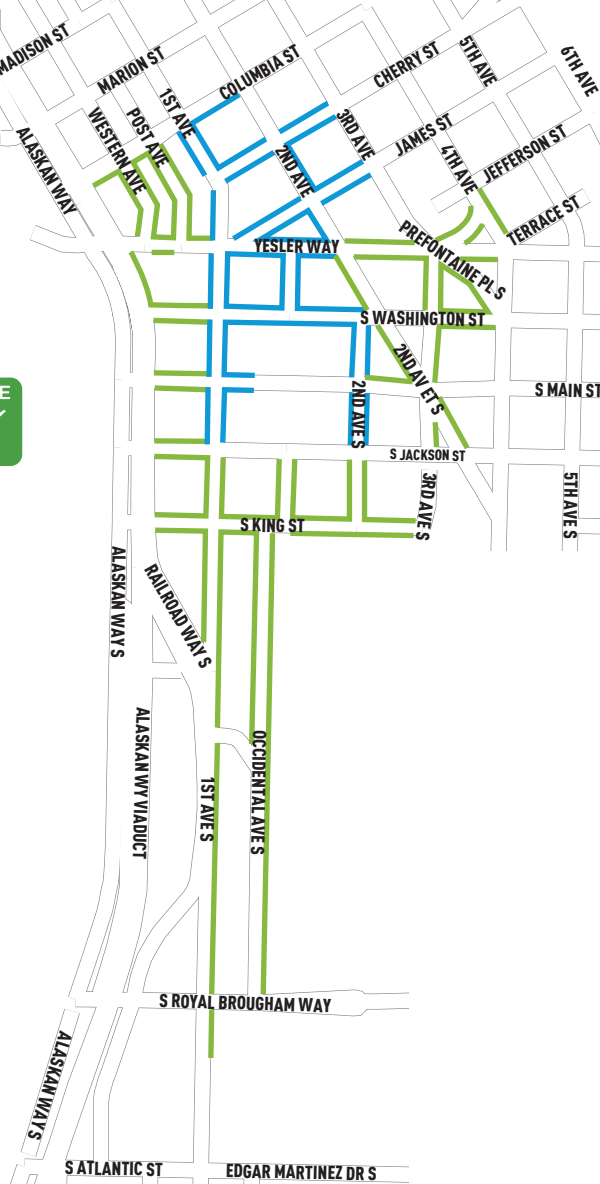

EDGE AREA
2 hour limit
8 AM - 6 PM

\$2.50
HOUR
8 AM - 11 AM

\$4.50
HOUR
11 AM - 6 PM

CORE AREA
2 hour limit
8 AM - 6 PM

\$3.00
HOUR
8 AM - 11 AM

\$5.00
HOUR
11 AM - 6 PM

VALUE

This map is for illustrative purpose only. Please check paystations and signs on street for specific regulations.

PIONEER SQUARE 

Paid Parking Hours: 8 AM - 6 PM