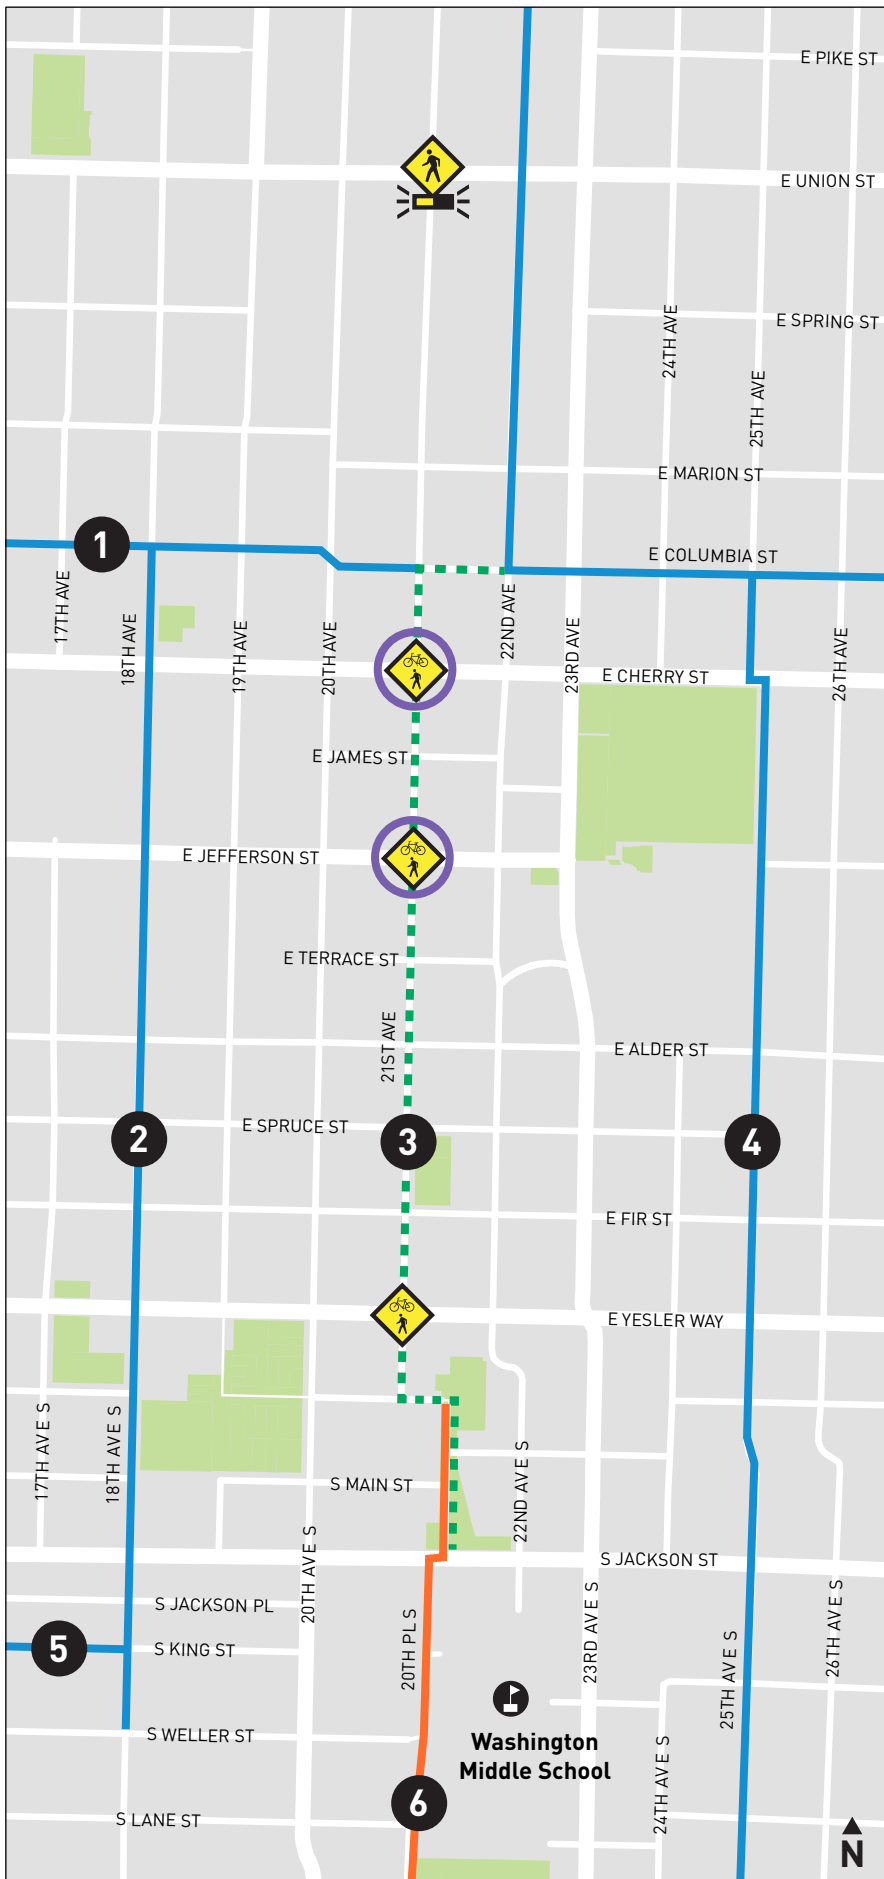

WASHINGTON MIDDLE SCHOOL CONNECTION (21ST AVE) NEIGHBORHOOD GREENWAY

November 2019

What's Happening Now?

The Washington Middle School Connection (21st Ave) Neighborhood Greenway will soon be under construction!

As soon as this year, we will begin installation of interim crossing improvements on 21st Ave between E Union St and S Jackson St. "No Park" signs will be placed in anticipation of this work.

PROJECT DESCRIPTION

The Washington Middle School Connection (21st Ave) Neighborhood Greenway will enhance safe access for students walking and biking to Washington Middle School. It will also connect residents to local parks and businesses as well as the citywide transportation network. It will connect with the existing Central Area North-South Neighborhood Greenway, the existing Central Area East-West Neighborhood Greenway at E Columbia St, the Central Ridge Neighborhood Greenway (under construction), and the S King St Neighborhood Greenway (under construction). The new neighborhood greenway will bring affordable, active transportation options for people of all ages and abilities.

Seattle
Department of
Transportation

SELECTED ROUTE MAP

LEGEND

- - - Washington Middle School Connection (21st Ave) Neighborhood Greenway
- Existing or Under Construction Routes
- Central Park Trail (Seattle Parks and Recreation - Dr. Blanche Lavizzo Park and Judkins Park)
-  Crossing Improvements (2019)
-  Crossing Improvement (Interim as soon as 2019), permanent as soon as 2020)
-  Flashing beacon (2019)