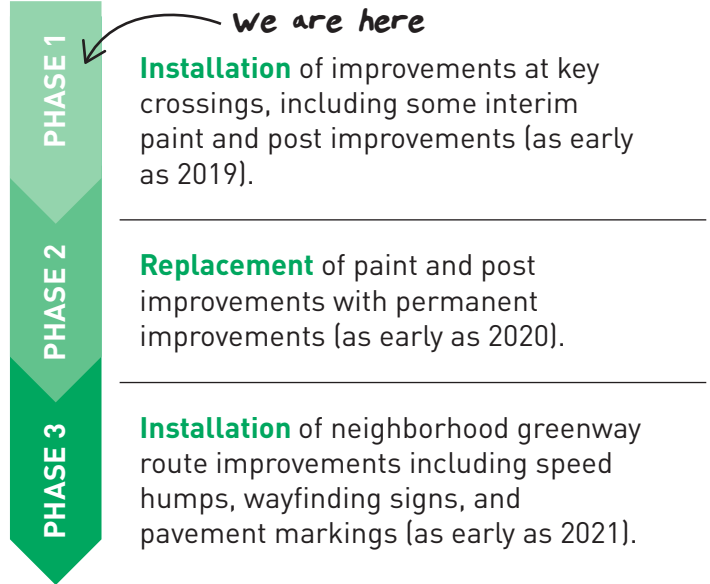

WASHINGTON MIDDLE SCHOOL CONNECTION (21ST AVE) NEIGHBORHOOD GREENWAY

November 2019

What's Happening Now?

The Washington Middle School Connection (21st Ave) Neighborhood Greenway will soon be under construction!

As soon as this year, we will begin installation of interim crossing improvements on 21st Ave between E Union St and S Jackson St. "No Park" signs will be placed in anticipation of this work.

PROJECT DESCRIPTION

The Washington Middle School Connection (21st Ave) Neighborhood Greenway will enhance safe access for students walking and biking to Washington Middle School. It will also connect residents to local parks and businesses as well as the citywide transportation network. It will connect with the existing Central Area North-South Neighborhood Greenway, the existing Central Area East-West Neighborhood Greenway at E Columbia St, the Central Ridge Neighborhood Greenway (under construction), and the S King St Neighborhood Greenway (under construction). The new neighborhood greenway will bring affordable, active transportation options for people of all ages and abilities.

This project is funded by the 9-year Levy to Move Seattle, approved by voters in 2015. Learn more about the levy at www.seattle.gov/LevytoMoveSeattle.

This work will be done in three phases:

WHAT IS A NEIGHBORHOOD GREENWAY?

Neighborhood greenways are safer, calmer residential streets for you, your family, and neighbors. We make people walking and biking the priority.