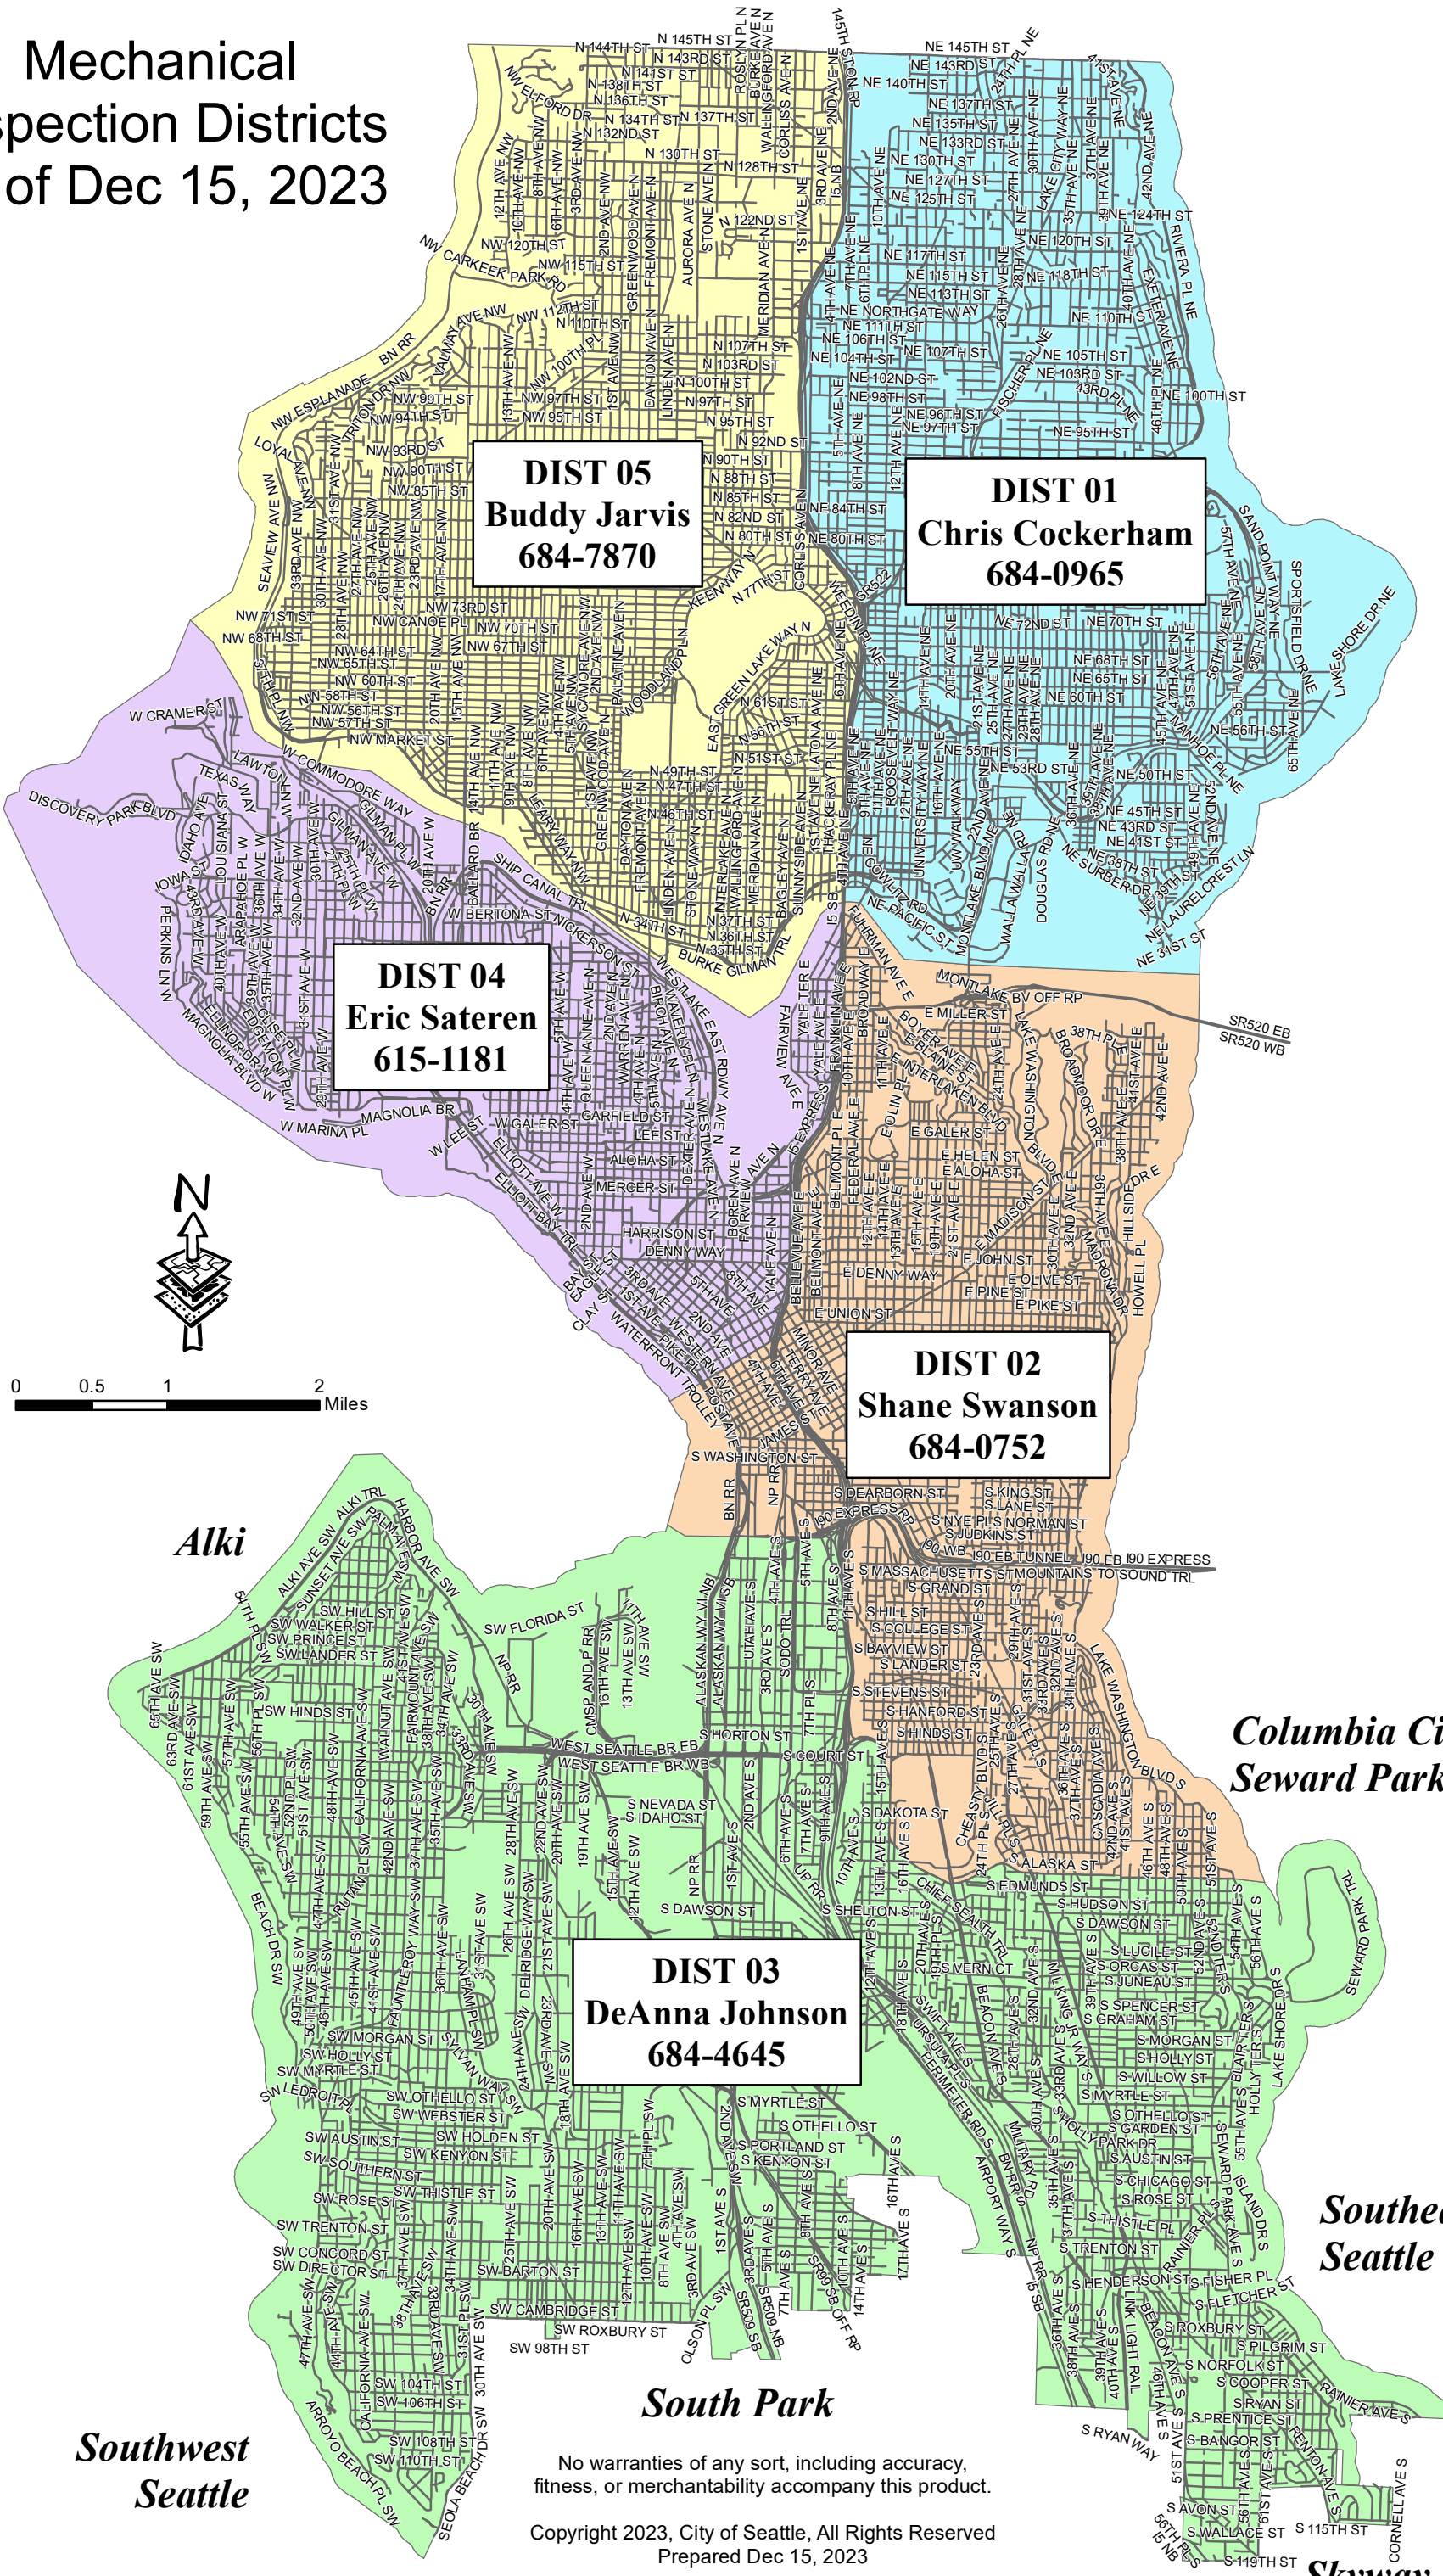

Mechanical Inspection Districts as of Dec 15, 2023

DIST 05
Buddy Jarvis
684-7870

DIST 01
Chris Cockerham
684-0965

DIST 04
Eric Sateren
615-1181

DIST 02
Shane Swanson
684-0752

DIST 03
DeAnna Johnson
684-4645

Southwest Seattle

South Park

*Columbia City
 Seward Park*

Southeast Seattle

Skyway

No warranties of any sort, including accuracy, fitness, or merchantability accompany this product.
 Copyright 2023, City of Seattle, All Rights Reserved
 Prepared Dec 15, 2023