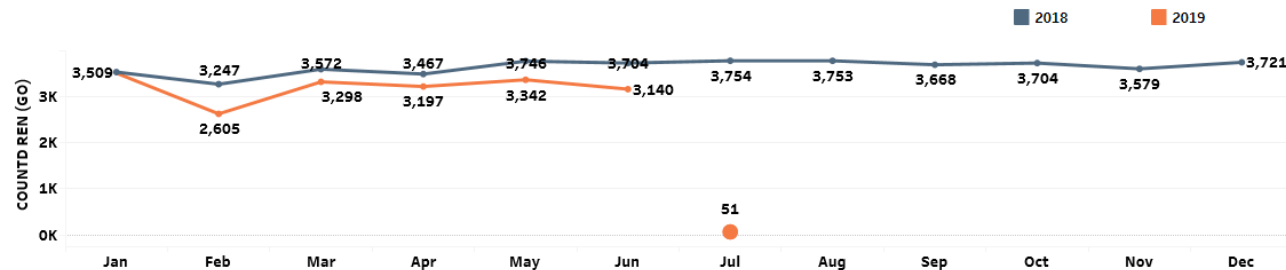

Reducing Crime & Disorder | Excellence in Service | Honor & Professionalism | Business Efficiency | Data-Driven Policies & Practices

CITYWIDE CRIME

PATROL PORTAL

SEASTAT CRIME DASHBOARD

TIME FRAME: YTD

Offense counts are based on distinct count of Reporting Event Number by Offense and do not represent the number of victims. All sort orders and approval statuses are included. Counts exclude Out of Jurisdiction and unfounded offenses. Crime data is dynamic and will change based on reporting and investigative updates.

TIME FRAME:
 PRECINCT:
 SECTOR:
 BEAT:
 OFFENSE CATEGORY:
 OFFENSE:
 LOCATION CAT:
 LOCATION SUBCAT:
 APPROVAL STATUS:
 SELECT A MAP:

Last Update: 7/2/2019 3:43:47 AM

OFFENSE CATEGORY	OFFENSE	2019	2018	AMT CHANGE	% CHANGE	SYR WTD AVG
VIOLENT CRIME	HOMICIDE	11	16	-5	-31%	13
	RAPE	146	136	10	7%	118
	ROBBERY	740	801	-61	-8%	779
	AGGRAVATED ASSAULT	1,280	1,270	10	1%	1,153
	Total	2,177	2,223	-46	-2%	2,063
PROPERTY CRIME	ARSON	47	58	-11	-19%	58
	BURGLARY	3,575	4,096	-521	-13%	3,856
	LARCENY-THEFT	11,866	13,299	-1,433	-11%	13,312
	MOTOR VEHICLE THEFT	1,684	1,942	-258	-13%	1,965
	Total	17,172	19,395	-2,223	-12%	19,191
Grand Total		19,349	21,618	-2,269	-11%	21,253