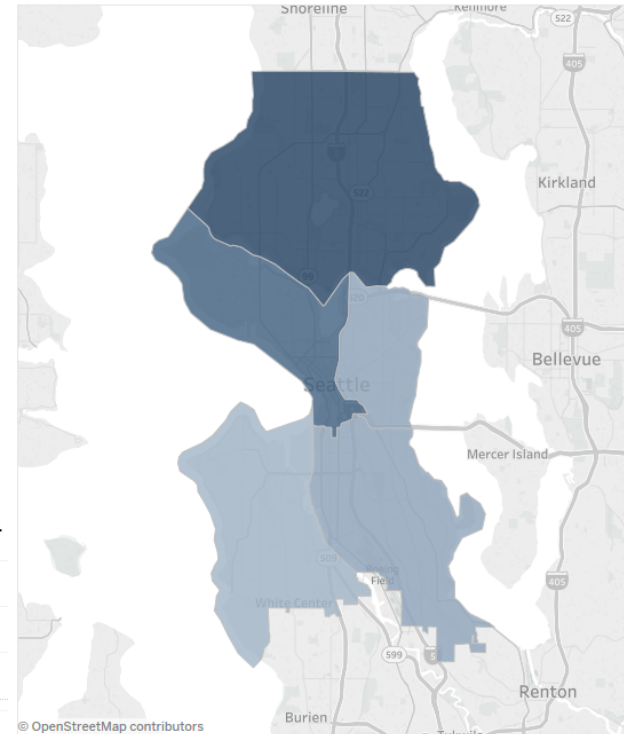

Reducing Crime & Disorder | Excellence in Service | Honor & Professionalism | Business Efficiency | Data-Driven Policies & Practices

CITYWIDE CRIME

PATROL PORTAL

SEASTAT CRIME DASHBOARD

TIME FRAME: YTD

Offense counts are based on distinct count of Reporting Event Number by Offense and do not represent the number of victims. All sort orders and approval statuses are included. Counts exclude Out of Jurisdiction and unfounded offenses. Crime data is dynamic and will change based on reporting and investigative updates.

TIME FRAME:
 PRECINCT:
 SECTOR:
 BEAT:
 OFFENSE CATEGORY:
 OFFENSE:
 LOCATION CAT:
 LOCATION SUBCAT:
 APPROVAL STATUS:
 SELECT A MAP:

Last Update: 7/2/2019 3:43:47 AM

OFFENSE CATEGORY	OFFENSE	2019	2018	AMT CHANGE	% CHANGE	SYR WTD AVG
VIOLENT CRIME	HOMICIDE	11	16	-5	-31%	13
	RAPE	146	136	10	7%	118
	ROBBERY	740	801	-61	-8%	779
	AGGRAVATED ASSAULT	1,280	1,270	10	1%	1,153
	Total	2,177	2,223	-46	-2%	2,063
PROPERTY CRIME	ARSON	47	58	-11	-19%	58
	BURGLARY	3,575	4,096	-521	-13%	3,856
	LARCENY-THEFT	11,866	13,299	-1,433	-11%	13,312
	MOTOR VEHICLE THEFT	1,684	1,942	-258	-13%	1,965
	Total	17,172	19,395	-2,223	-12%	19,191
Grand Total		19,349	21,618	-2,269	-11%	21,253

PRECINCT
 BEAT
 SECTOR
 MCPP

TIME FRAME
 Last Update: 7/1/2019

BOUNDARY

29 East	34 North	66 South	17 Southwest	19 West
------------	-------------	-------------	-----------------	------------

Shootings & Shots Fired YTD