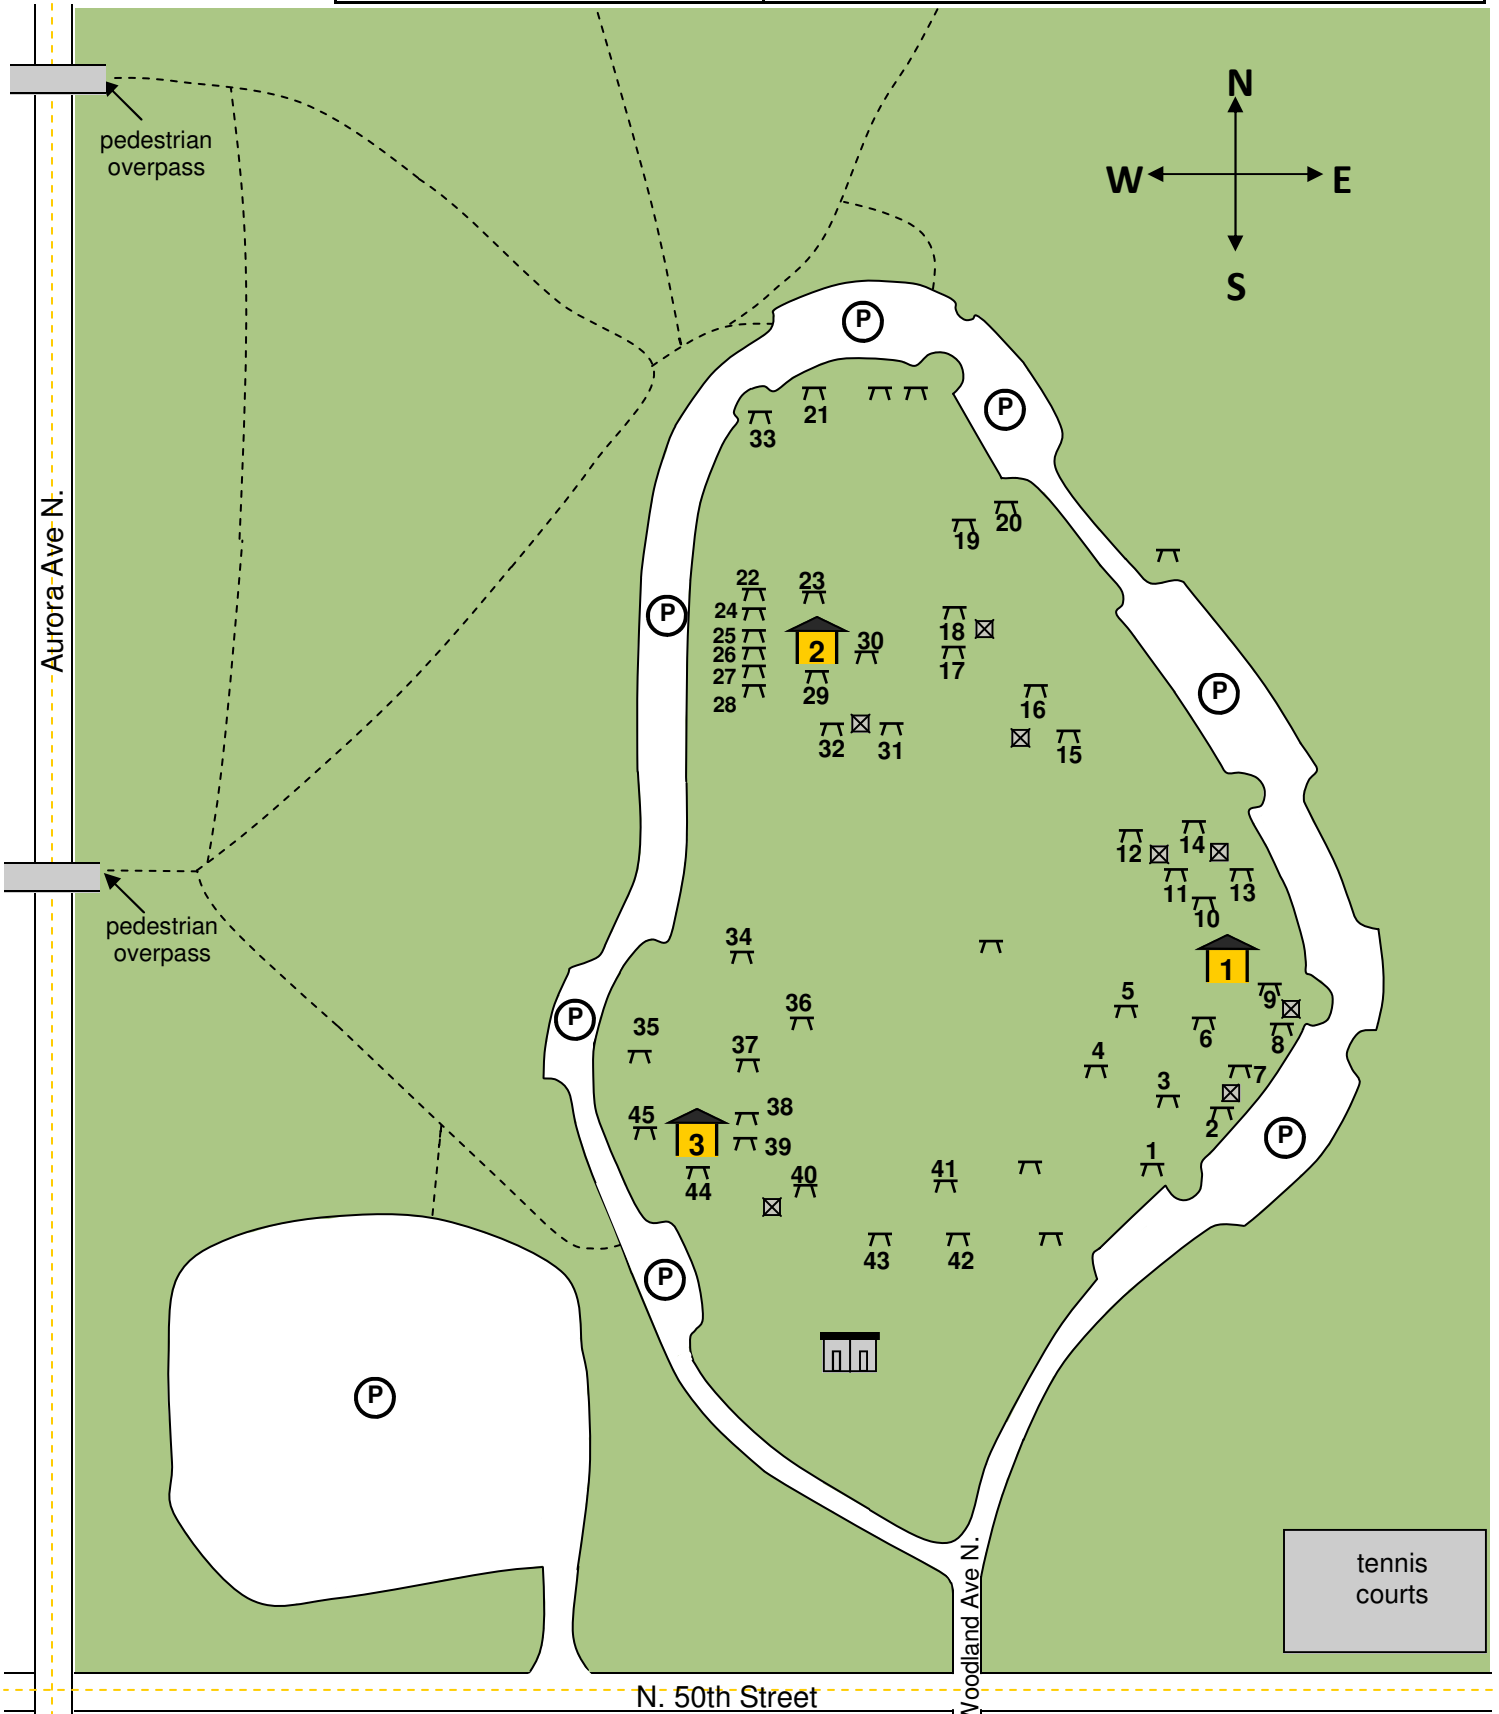

WOODLAND PARK

Shelters 1,2,3

1000 N. 50th Street
Seattle, WA 98103

 Picnic Table

 Picnic Shelter

 BBQ Grill

 Restroom

 Parking Lot

 Pedestrian Pathway

WOODLAND PARK

1000 N. 50th Street
Seattle, WA 98103

I-5 North/South Bound:

Take the NE 50th St Exit. Turn left if on I-5 Northbound; right if on I-5 Southbound.

Shelters 1-3: (N 50th St & Woodland Park N)

Continue on NE 50th St westbound. Cross Stone Way Avenue N. Pass the tennis courts. Make the first right after the tennis courts on Woodland Park Ave North.

Shelters 4-6: (N 59th St & Aurora N)

Continue on NE 50th St westbound. Turn right on Stone Way N. Stone Way will turn into Green Lake Way N when you make the right turn. Move into the left lane and turn left onto Green Lake Way N, which is at the Green lake Pitch and Putt Golf Course. Make a left into the first parking lot; turn right to go up the hill. Shelter 5 and 6 are on the right hand side at the top of the hill. Shelters 4 and 7 are on the left-hand side.