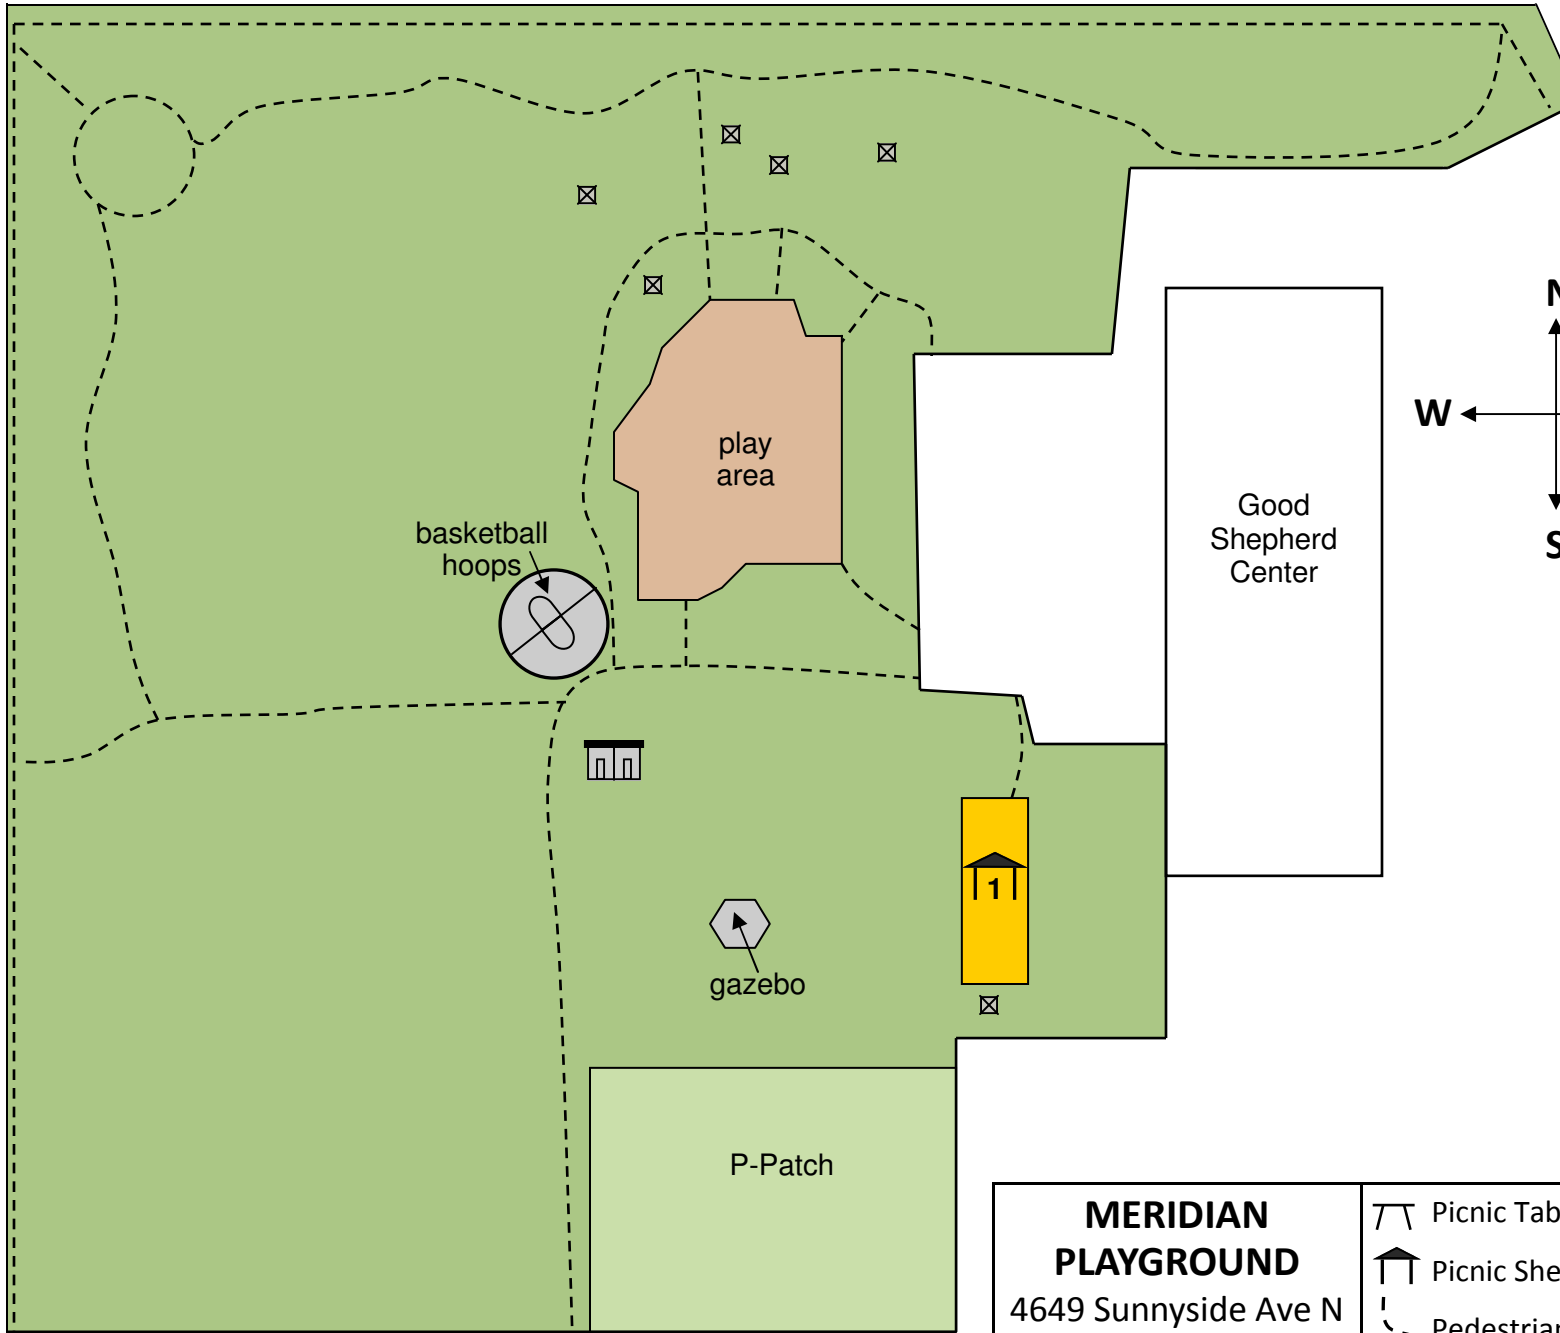

N. 50th Street

Sunnyside Avenue N.

Meridian Avenue N.

SEATTLE PARKS AND RECREATION

<p>MERIDIAN PLAYGROUND 4649 Sunnyside Ave N Seattle, WA 98103</p>	Picnic Table	Restroom
	Picnic Shelter	Parking Lot
	Pedestrian Path	BBQ Grill

MERIDIAN PLAYGROUND

4649 Sunnyside Avenue N.
Seattle, WA 98103

I-5 North/Southbound:

Take the NE 50th St exit. Turn left from I-5 Northbound or right from I-5 Southbound. Continue following NE 50th St to Meridian Avenue N. Turn left on Meridian Avenue N. Park is on the left-hand side of the street.