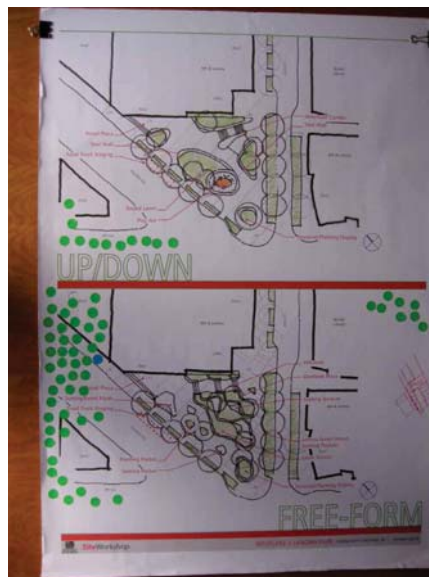

COMMUNITY MEETING #1 RESULTS

MAY 20, 2014
RESULTS FROM MEETING & ONLINE SURVEY