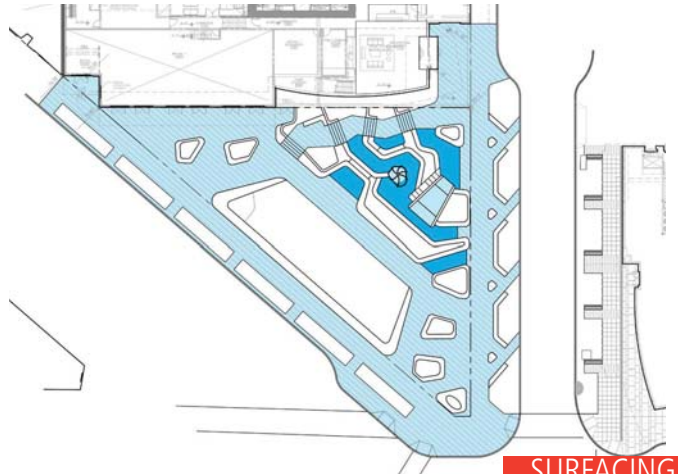

Retail

Meandering Hillclimb

Upper Plaza (Overlook)

Up/Down Play (Slide)

Westlake Ave

Water Play (Option)

Over/Under Play (Treehouse)

Raised Lawn

Continuous Seat Wall

Retail

8th + Lenora
(Under Construction)

Retail

Retail

Corner Plaza

Gateway Art @ Intersection

8th Ave

West 8th

Proposed Building
(In Development)

SITE PLAN

SEATING

CIRCULATION

SURFACING

PLANTING

ART