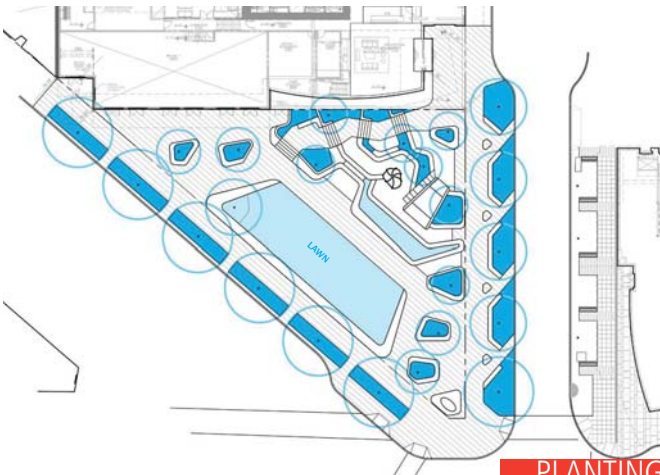

Retail

Meandering Hillclimb

Upper Plaza (Overlook)

Up/Down Play (Slide)

Westlake Ave

Water Play (Option)

Over/Under Play (Treehouse)

Raised Lawn

Continuous Seat Wall

Retail

8th + Lenora
(Under Construction)

Retail

Retail

Corner Plaza

Gateway Art @ Intersection

8th Ave

West 8th

Proposed Building
(In Development)

SITE PLAN

SEATING

CIRCULATION

SURFACING

PLANTING

ART