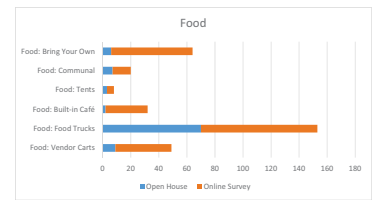

EVENTS

PLAY

COMMUNITY MEETING #1 RESULTS

MAY 20, 2014
RESULTS FROM MEETING & ONLINE SURVEY