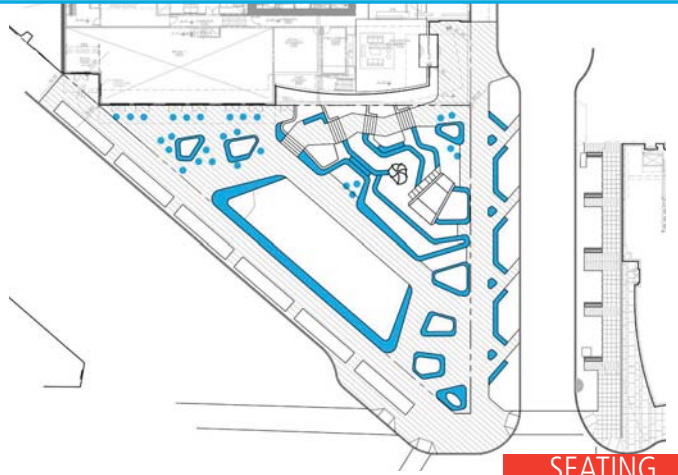

Retail

Meandering Hillclimb

Upper Plaza (Overlook)

Up/Down Play (Slide)

Westlake Ave

Water Play (Option)

Over/Under Play (Treehouse)

Raised Lawn

Continuous Seat Wall

Retail

8th + Lenora
(Under Construction)

Retail

Retail

Corner Plaza

Gateway Art @ Intersection

8th Ave

West 8th

Proposed Building
(In Development)

SITE PLAN

SEATING

CIRCULATION

SURFACING

PLANTING

ART