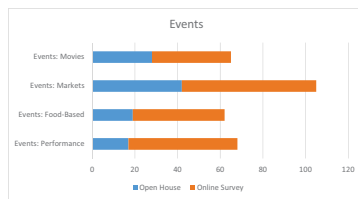

EVENTS

PLAY

COMMUNITY MEETING #1 RESULTS

MAY 20, 2014
RESULTS FROM MEETING & ONLINE SURVEY