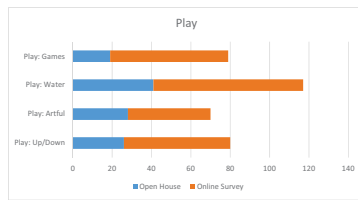

EVENTS

PLAY

COMMUNITY MEETING #1 RESULTS

MAY 20, 2014
RESULTS FROM MEETING & ONLINE SURVEY