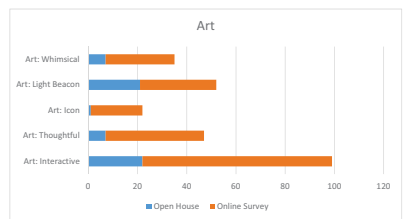

EVENTS

PLAY

COMMUNITY MEETING #1 RESULTS

MAY 20, 2014
RESULTS FROM MEETING & ONLINE SURVEY