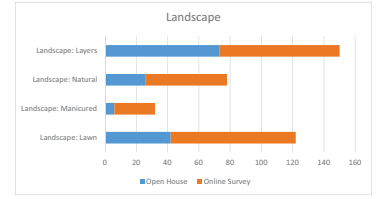

EVENTS

PLAY

COMMUNITY MEETING #1 RESULTS

MAY 20, 2014
RESULTS FROM MEETING & ONLINE SURVEY