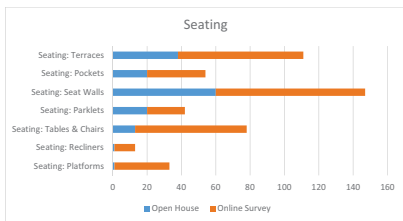

COMMUNITY MEETING #1 RESULTS

MAY 20, 2014
RESULTS FROM MEETING & ONLINE SURVEY