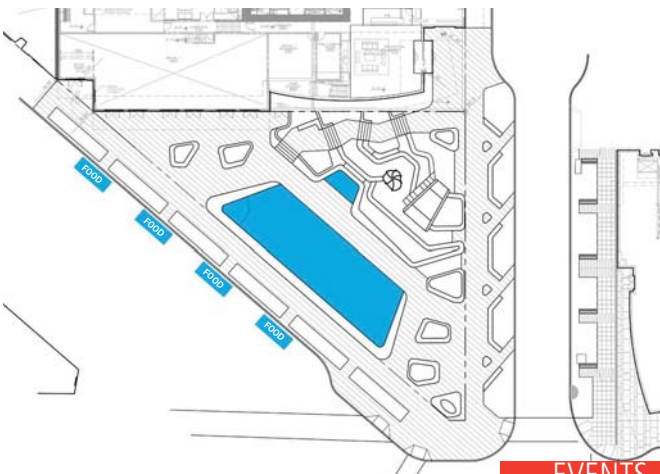

Retail

Meandering Hillclimb

Upper Plaza (Overlook)

Up/Down Play (Slide)

Westlake Ave

Water Play (Option)

Over/Under Play (Treehouse)

Raised Lawn

Continuous Seat Wall

Retail

8th + Lenora
(Under Construction)

Retail

Retail

Corner Plaza

Gateway Art @ Intersection

8th Ave

West 8th

Proposed Building
(In Development)

SITE PLAN

SEATING

CIRCULATION

SURFACING

PLANTING

ART