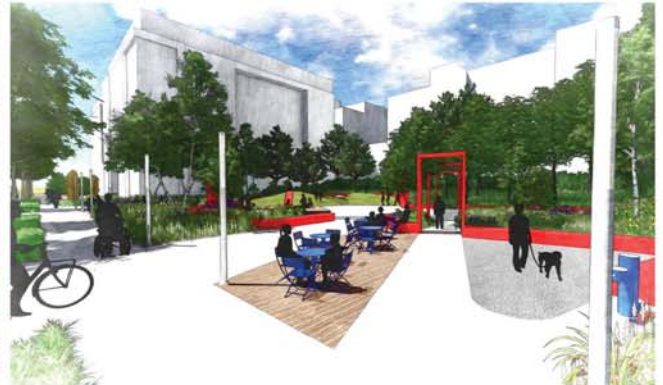

OPTION 1

MOUNDED PLAY

SIGNATURE RIBBON

TRICYCLE TRACK

CAFE SEATING

40TH AVE SW

BIRCH GLADE

LOUNGE SEATING

PET RELIEF AREA

KEY ELEMENTS:

- Native Birch Glade Planting
- Signature Ribbon and Gateways
- Mounded Play Area
- Cafe and Lounge Seating
- Pet Relief Area
- Tricycle Track

SCAN HERE FOR VIRTUAL TOUR <http://bit.ly/2BDTk5>
(case sensitive)

OPTION 2

VERTICAL CLIMBER

COASTAL PLANTING

WOODEN BOARDWALK

LOG SCRAMBLE

LAWN SEATING

PICNIC SEATING

PET RELIEF AREA

40TH AVE SW

KEY ELEMENTS:

- Northwest Coastal Planting
- Wooden Boardwalks
- Upright Climber Play Feature
- Log Scramble Play Feature
- Pet Relief Area
- Cafe and Picnic Seating

<http://bit.ly/2FydeNP>
(case sensitive)