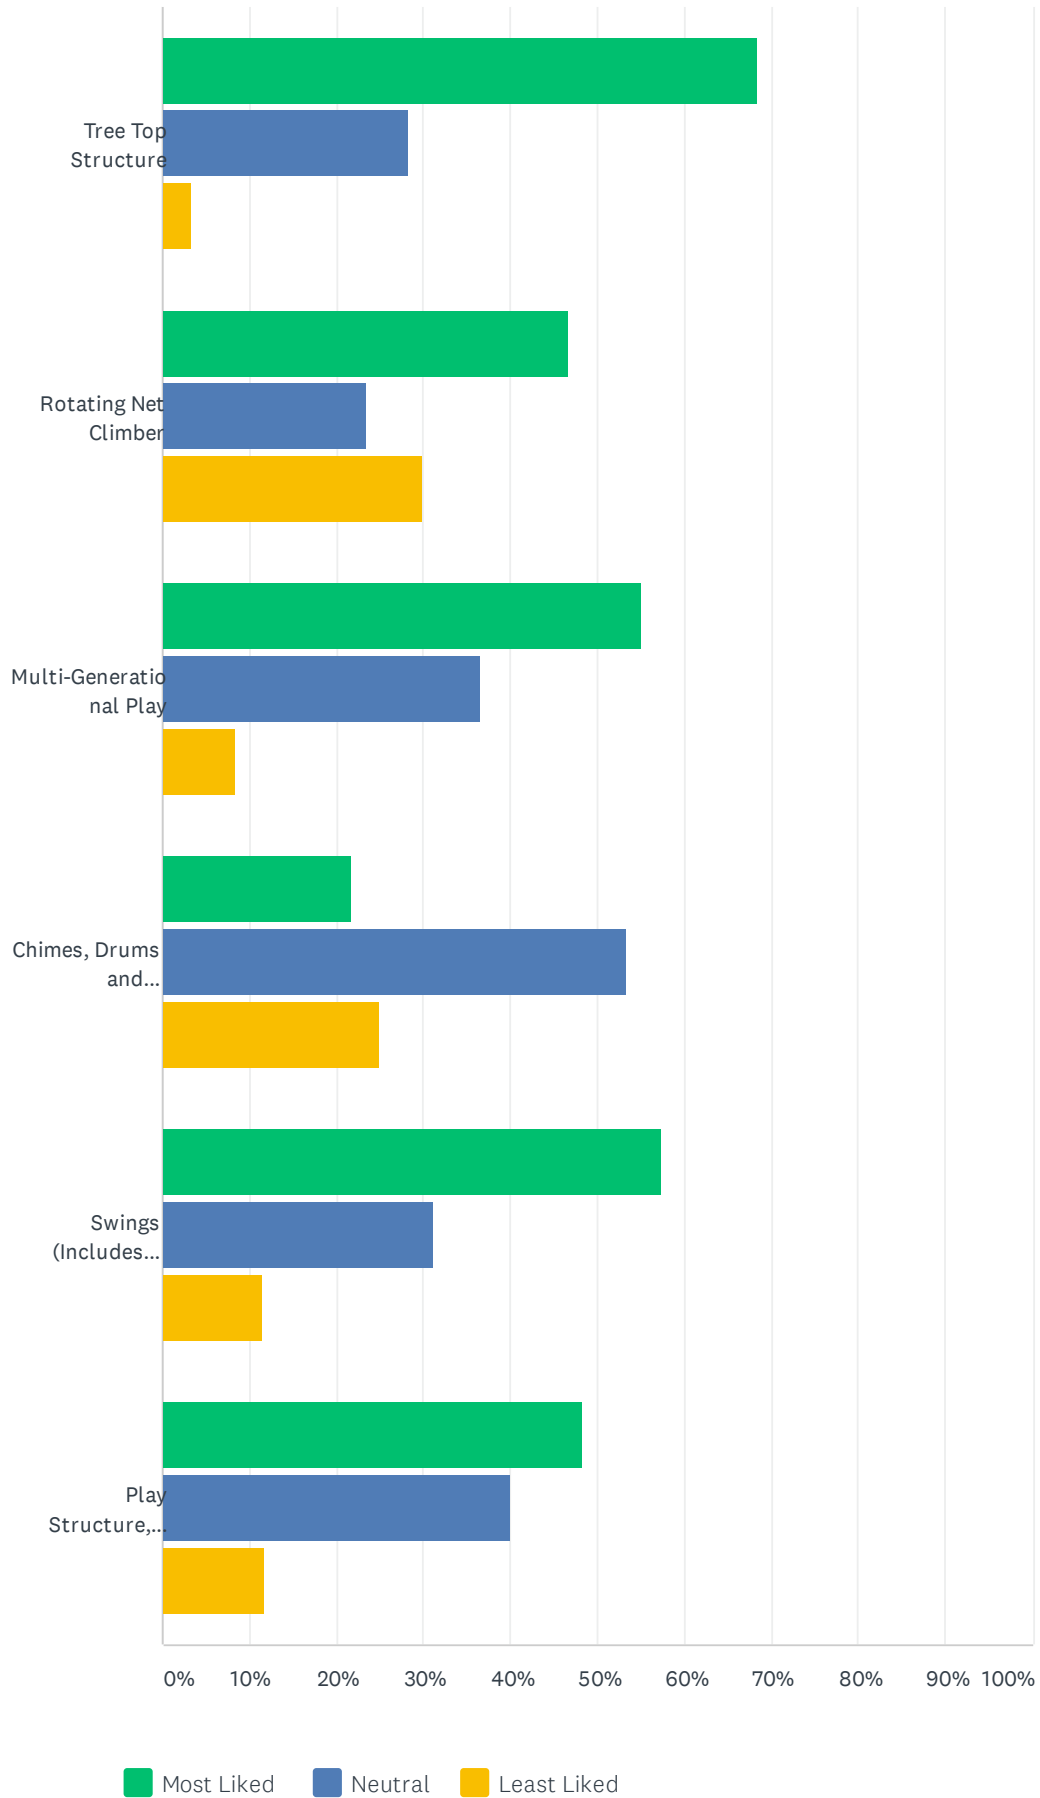

Bitter Lake Playfield Play Area Concepts