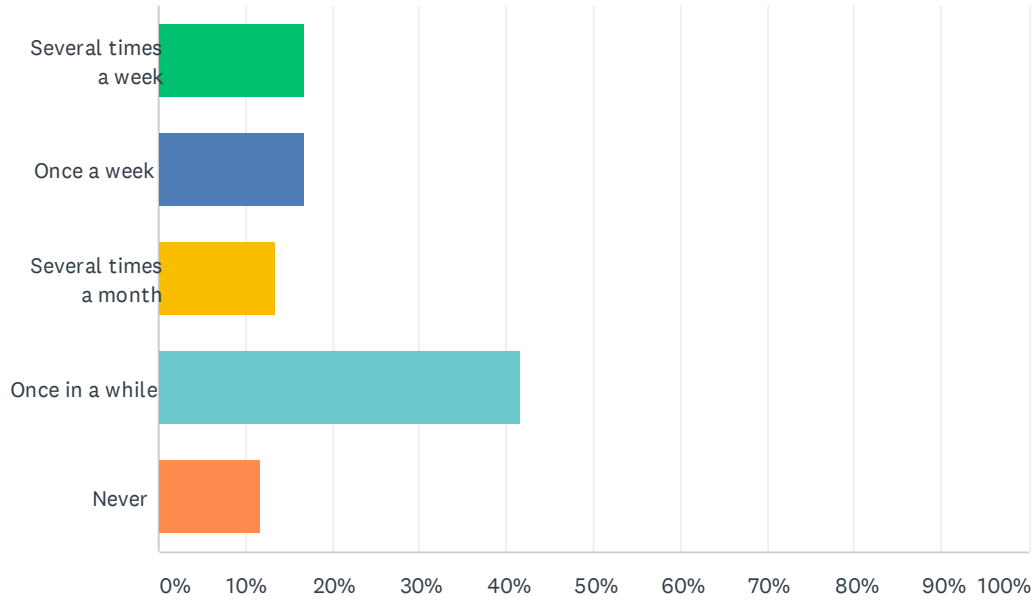

# Q1 How often do you visit the play area at Bitter Lake Playfield?

Answered: 60 Skipped: 3

| ANSWER CHOICES        | RESPONSES |           |
|-----------------------|-----------|-----------|
| Several times a week  | 16.67%    | 10        |
| Once a week           | 16.67%    | 10        |
| Several times a month | 13.33%    | 8         |
| Once in a while       | 41.67%    | 25        |
| Never                 | 11.67%    | 7         |
| <b>TOTAL</b>          |           | <b>60</b> |