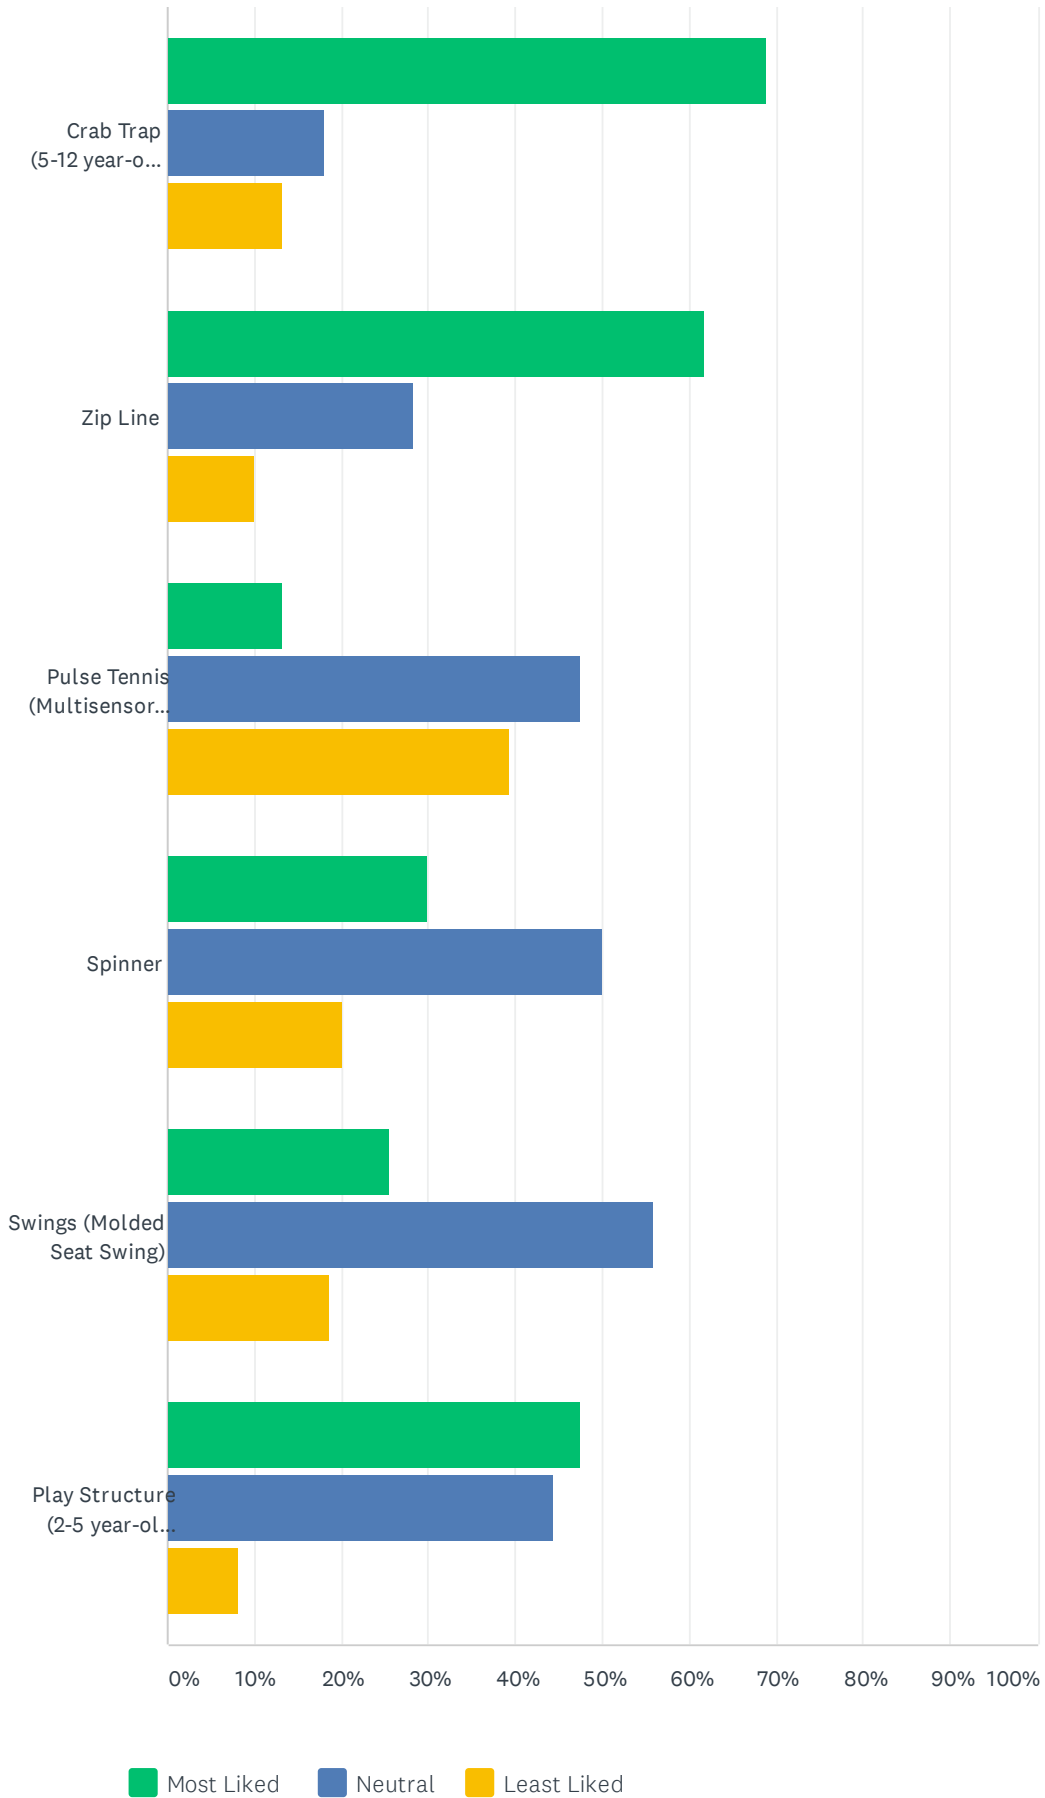

Bitter Lake Playfield Play Area Concepts