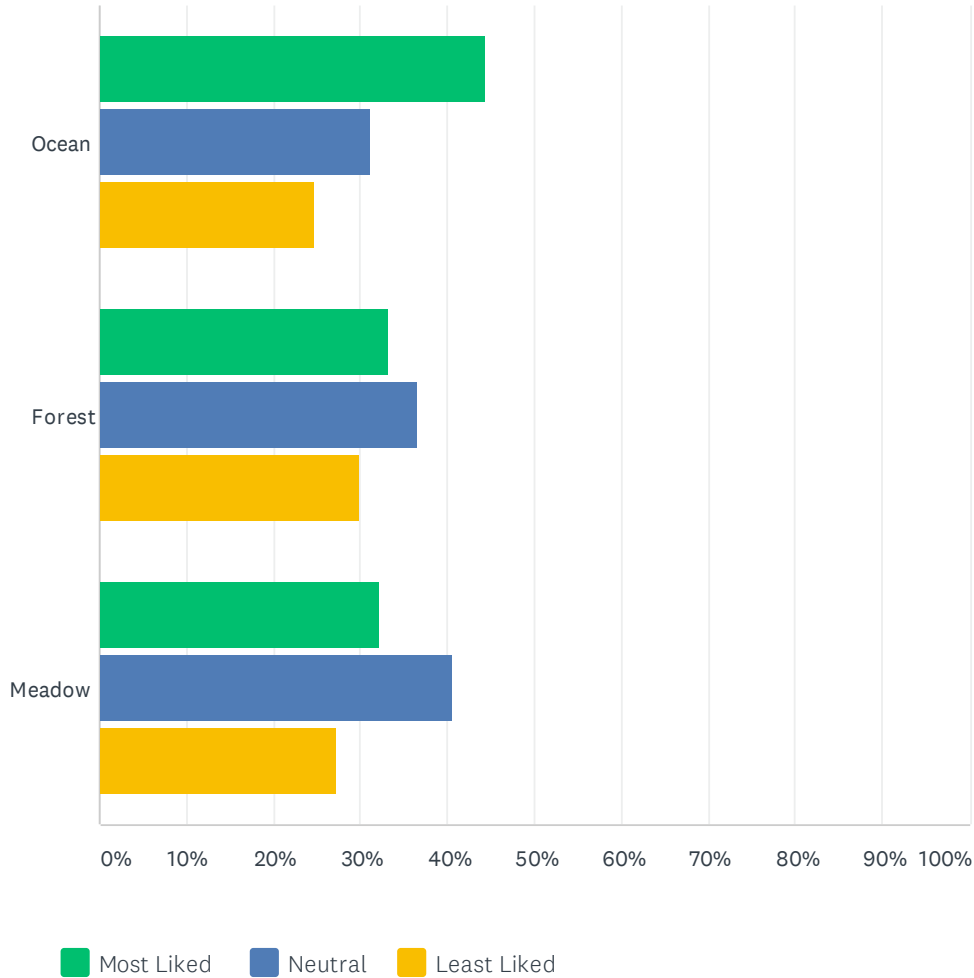

Q6 Which of the color themes shown below do you like for the play features? Please rank the themes below with 3 for your most favorite and 1 for your least favorite.

Answered: 61 Skipped: 2

	MOST LIKED	NEUTRAL	LEAST LIKED	TOTAL	WEIGHTED AVERAGE
Ocean	44.26% 27	31.15% 19	24.59% 15	61	2.20
Forest	33.33% 20	36.67% 22	30.00% 18	60	2.03
Meadow	32.20% 19	40.68% 24	27.12% 16	59	2.05