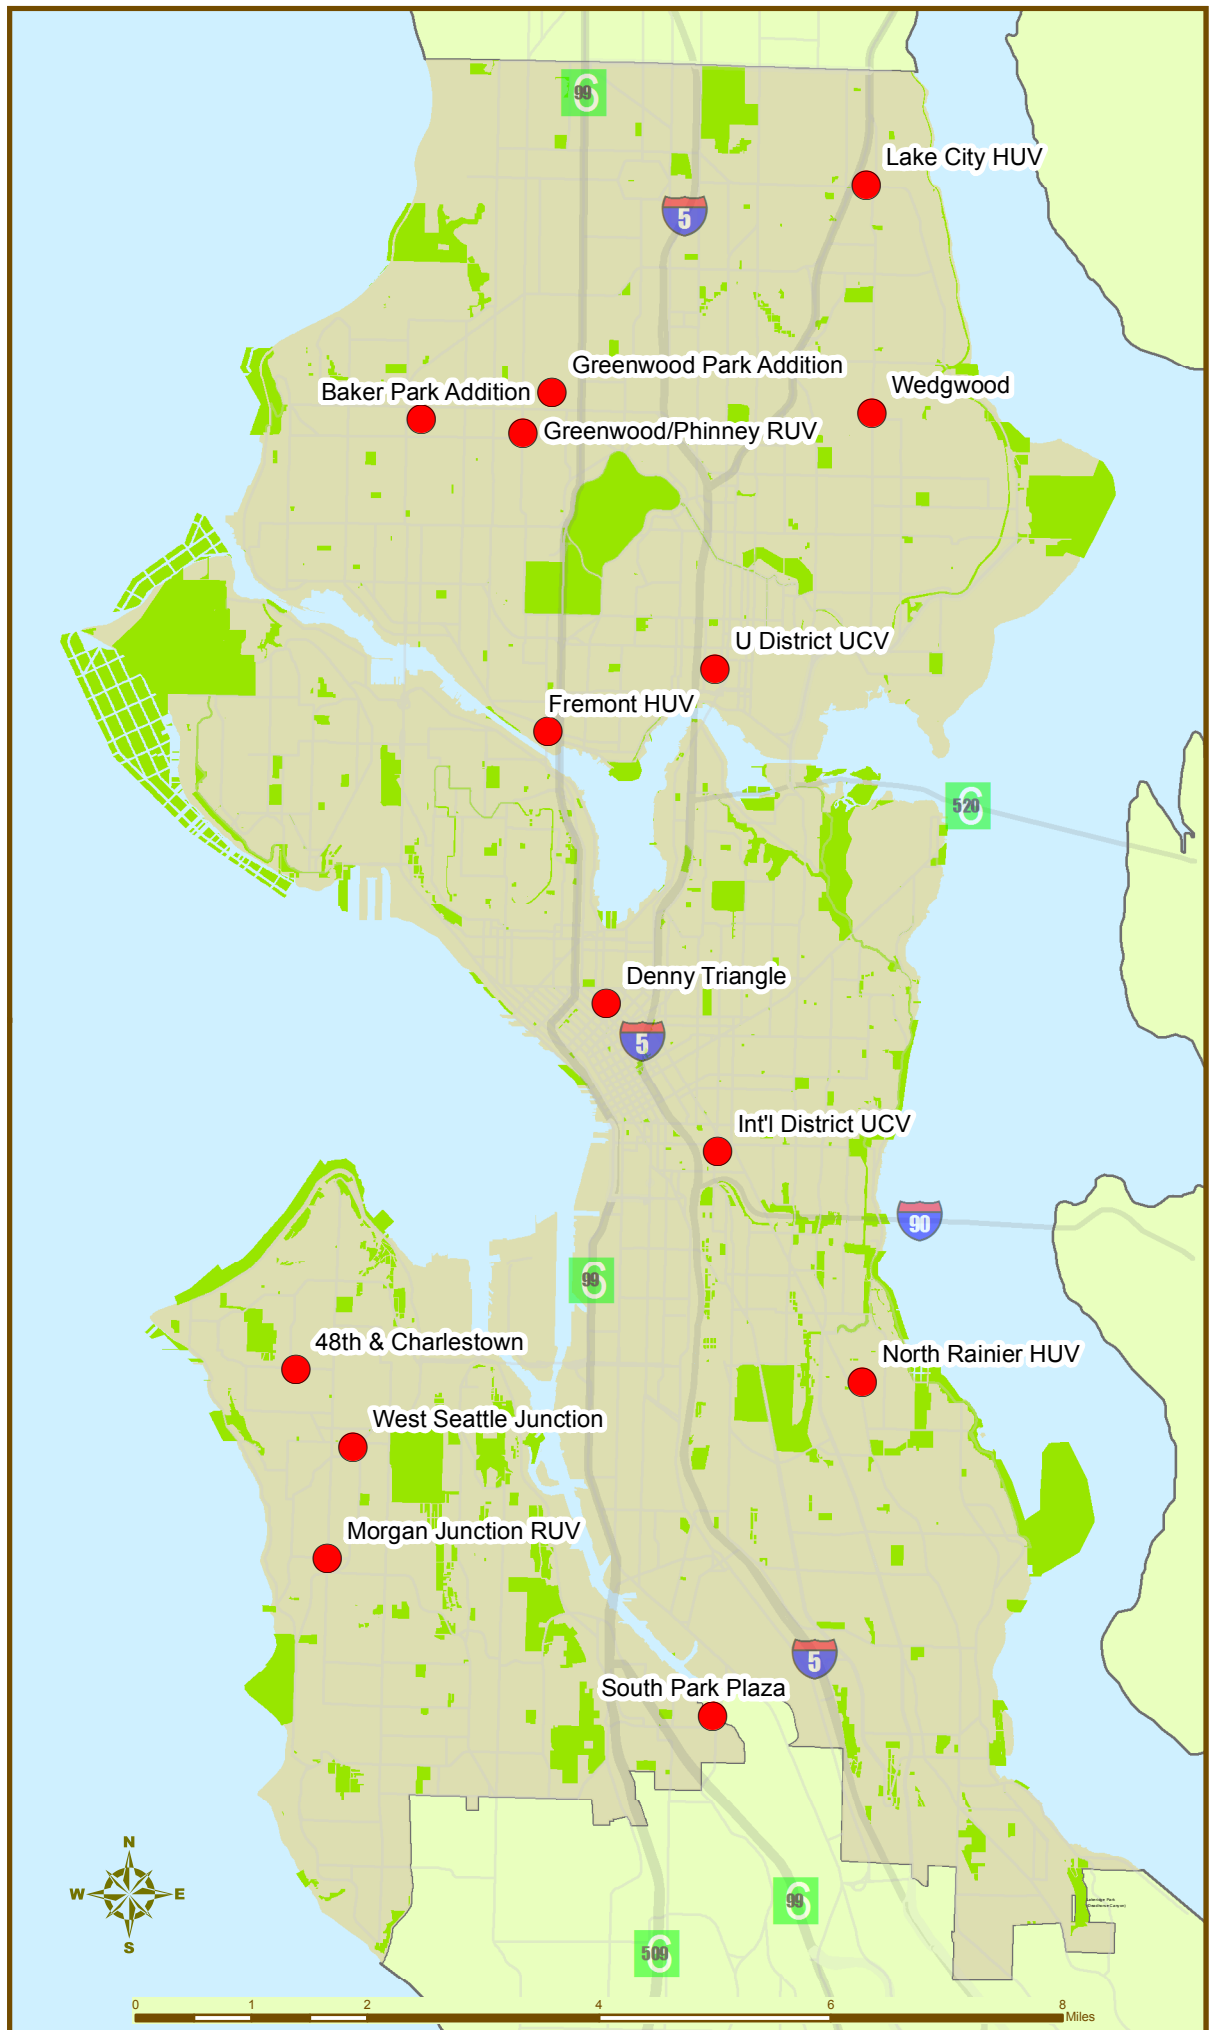

14 Land Bank Sites

Legend

- Land Bank Sites
- Park Boundary

©2014, CITY OF SEATTLE
All rights reserved.

Map Date: 4/7/2014