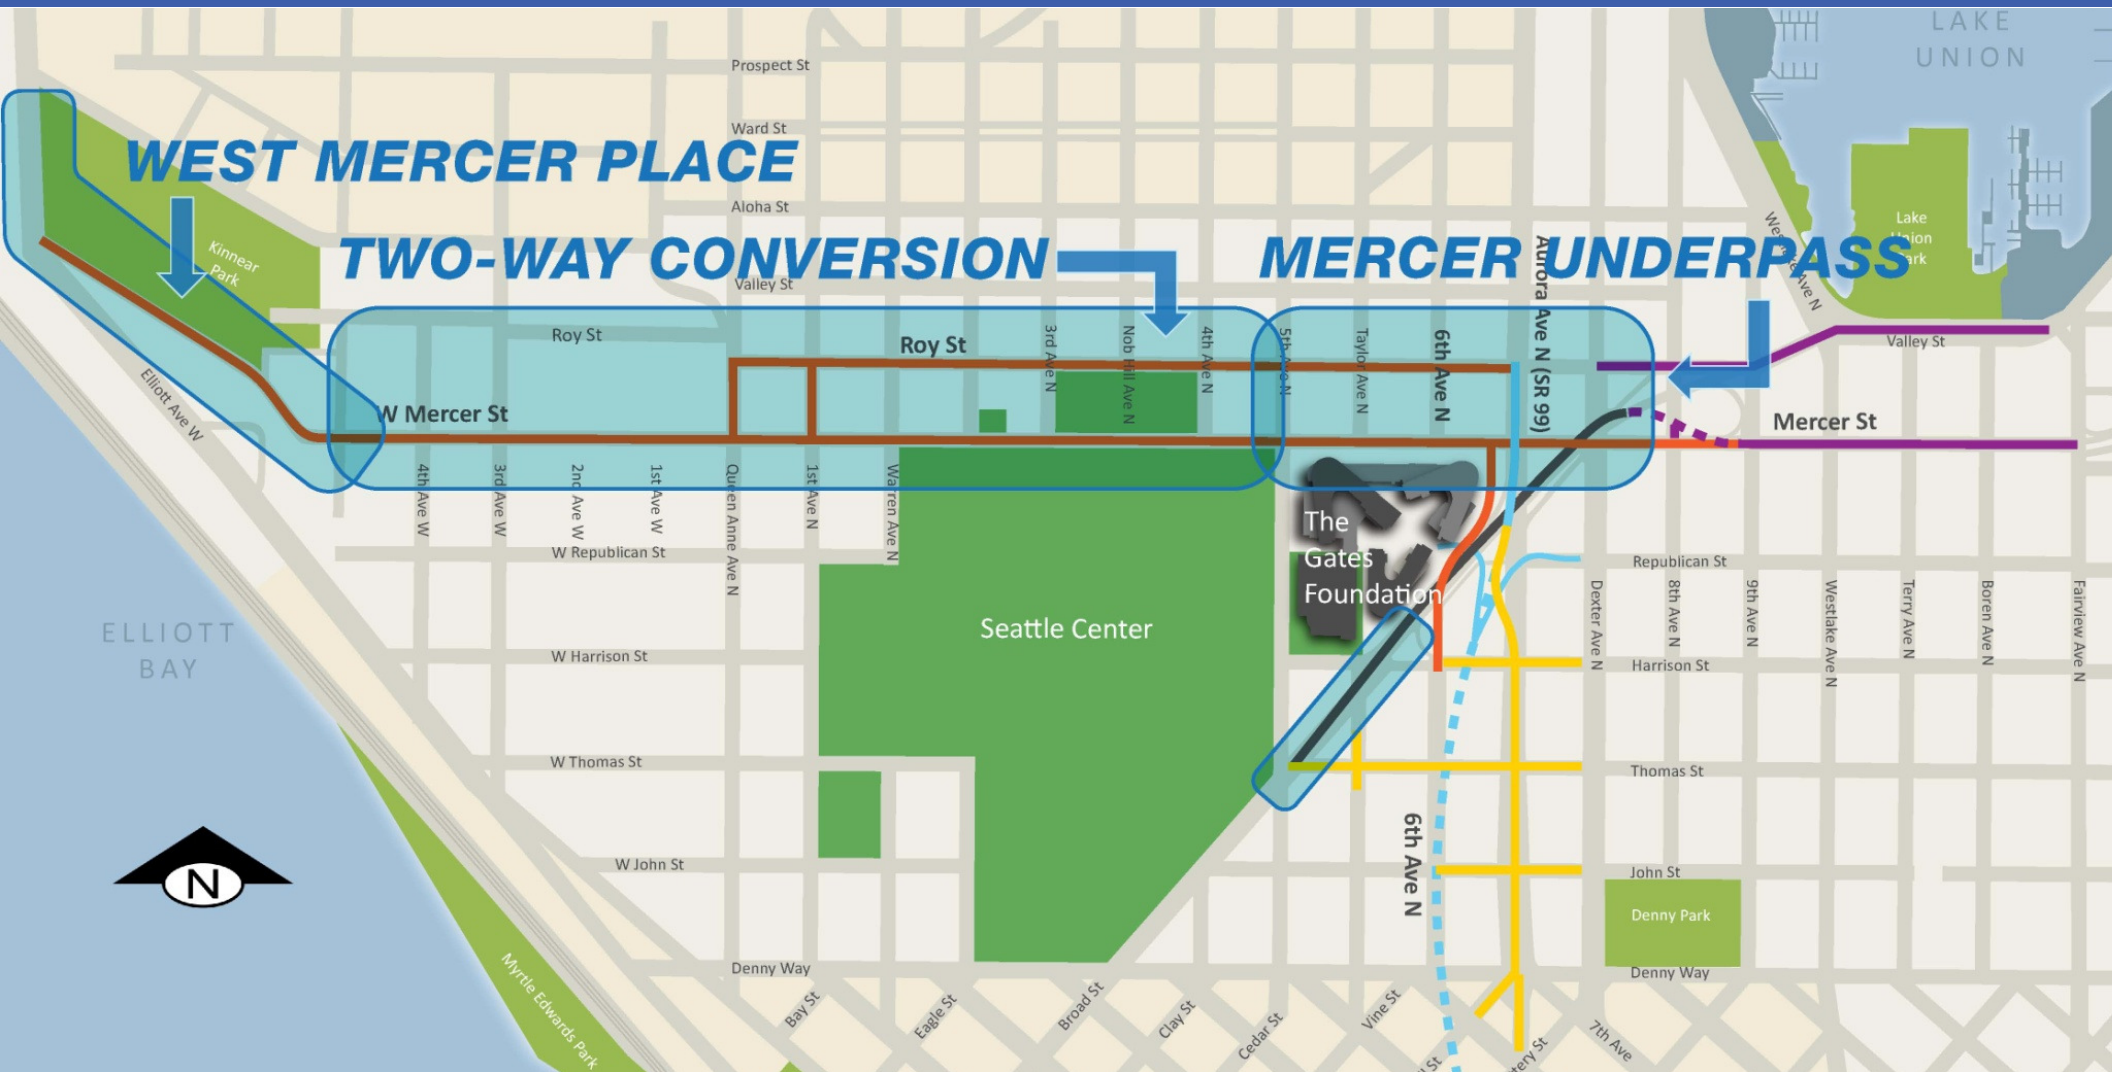

MERCER WEST