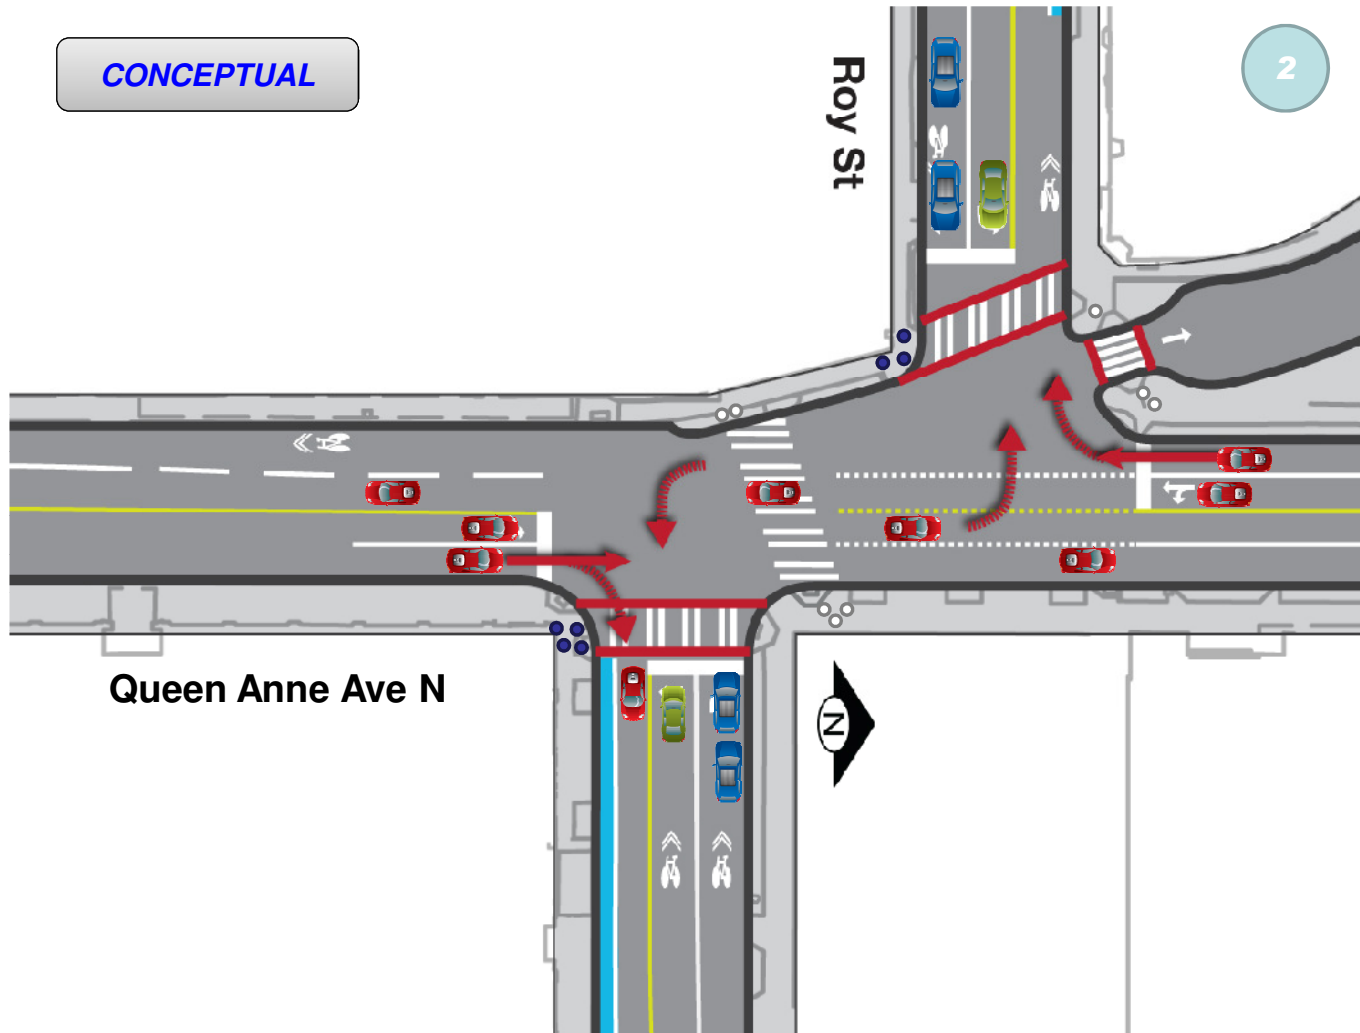

MERCER WEST

SDOT

Seattle Department of Transportation

MERCER WEST

MERCER WEST

Roy and Queen Anne: First Signal Phase

CONCEPTUAL

CONCEPTUAL

MERCER WEST

Mercer West Two-Way Conversion

LEGEND

- Bicycle Facilities
- New Trees
- Existing Trees
(Map not to scale)

MERCER TWO-WAY CONVERSION

- Convert Mercer St. & Roy St. to two-way traffic
- Minimal paving improvements

Mercer West Underpass

MERCER WEST

Mercer East

MERCER EAST

MERCER WEST

MERCER WEST

➔ MW Pedestrian Access

➔ North Access Pedestrian Access

MERCER WEST

MERCER WEST

MERCER WEST

MERCER WEST

Pedestrian Connections: Aurora to Mercer/Dexter

MERCER WEST

Mercer Street: Typical Understory Planting Palette

Evergreen: