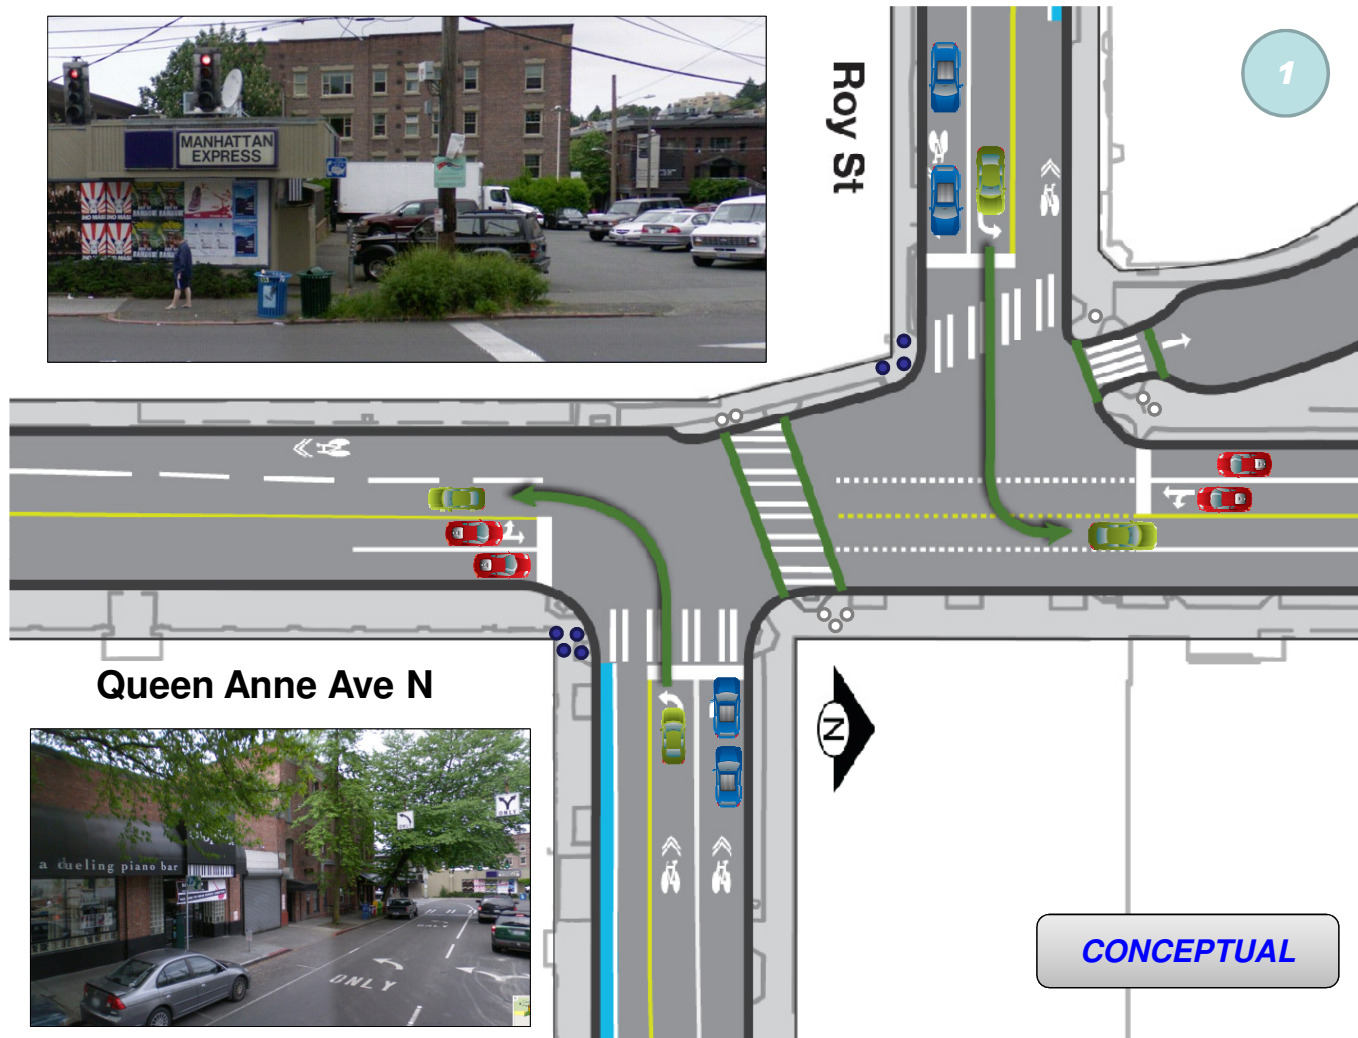

MERCER WEST

Roy and Queen Anne: First Signal Phase