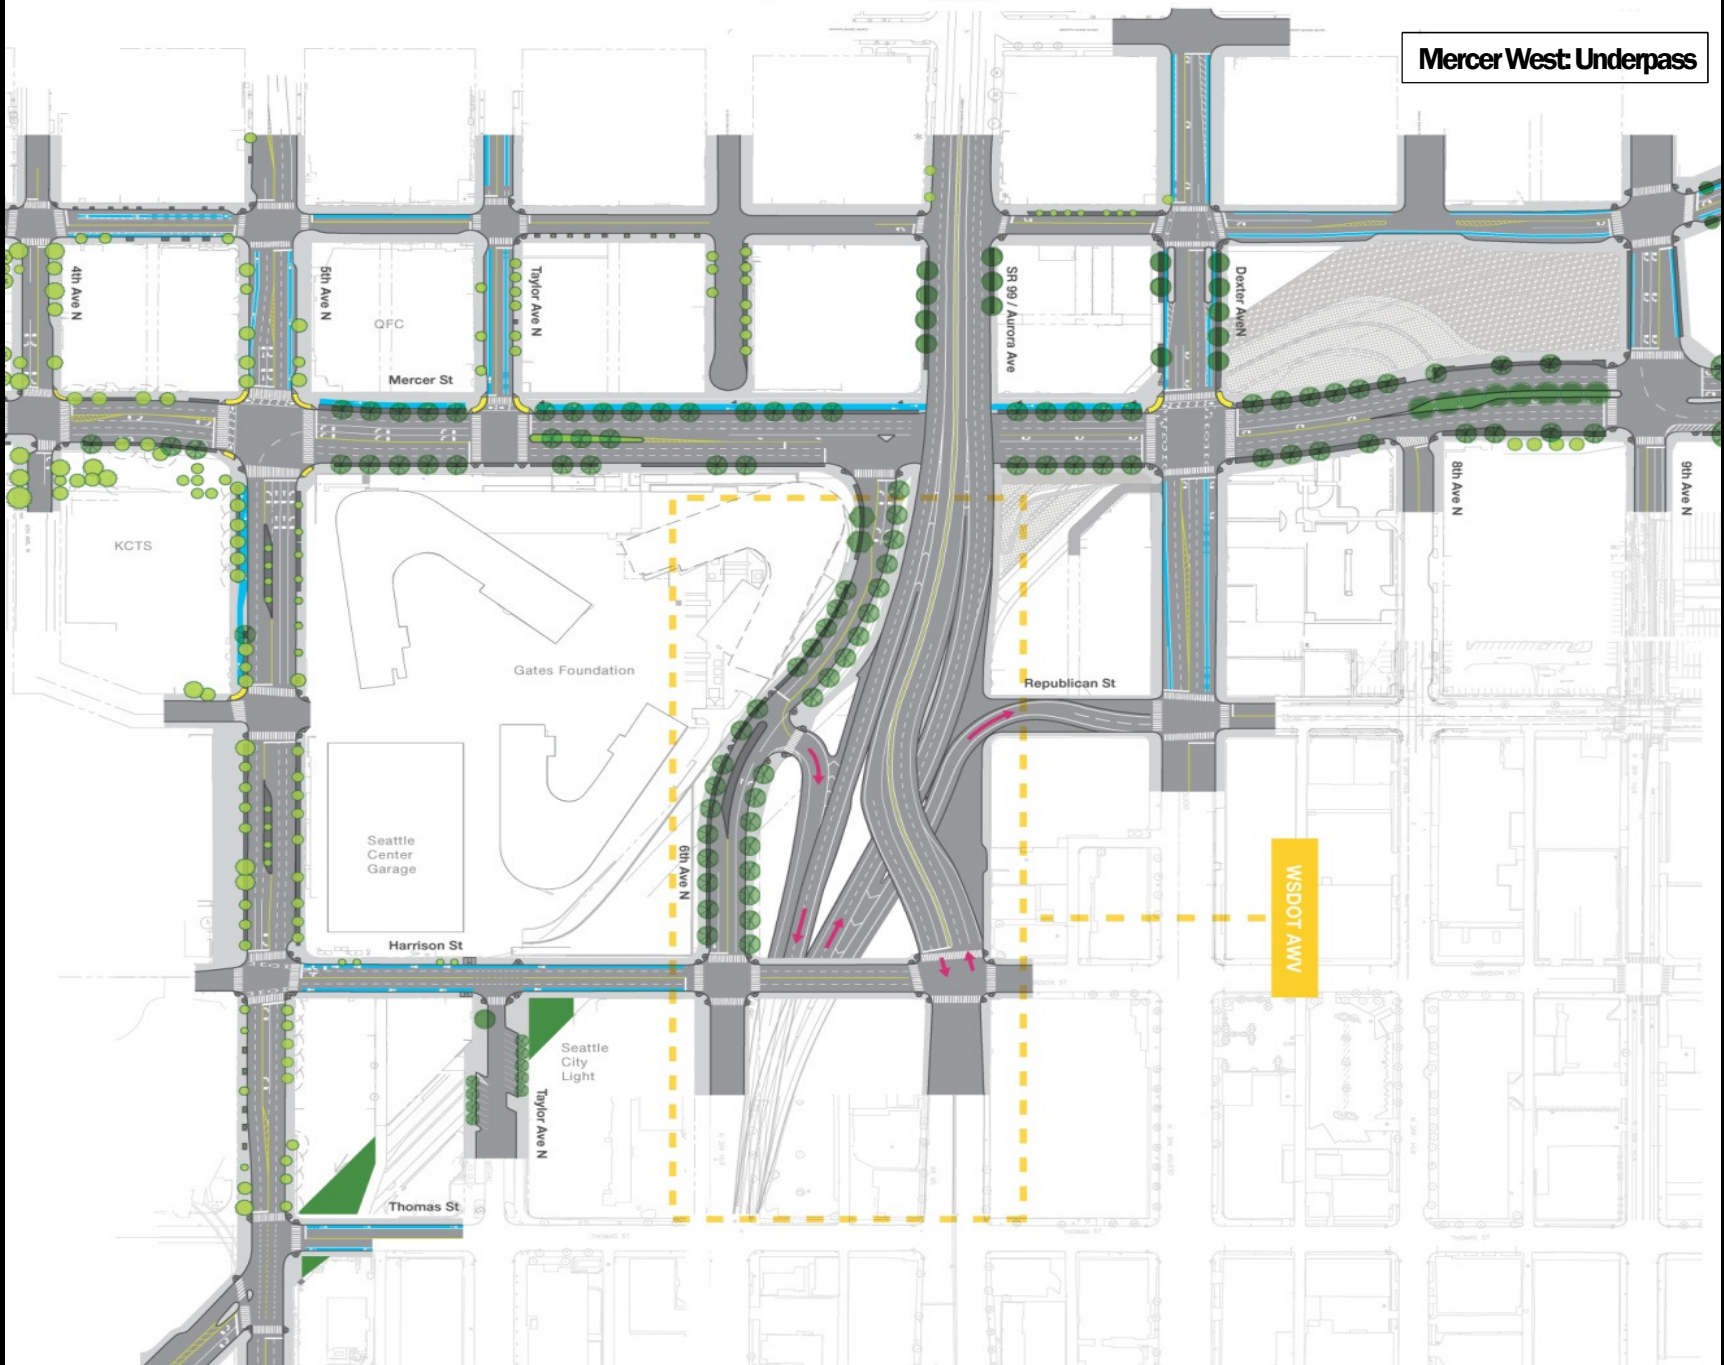

MERCER WEST

Mercer West Two-Way Conversion

LEGEND

- Bicycle Facilities
- New Trees
- Existing Trees
(Map not to scale)

MERCER TWO-WAY CONVERSION

- Convert Mercer St. & Roy St. to two-way traffic
- Minimal paving improvements

Mercer West Underpass

MERCER WEST

Mercer East

MERCER EAST

MERCER WEST

MERCER WEST

➔ MW Pedestrian Access

➔ North Access Pedestrian Access

MERCER WEST

MERCER WEST

MERCER WEST

MERCER WEST

Pedestrian Connections: Aurora to Mercer/Dexter

MERCER WEST

Mercer Street: Typical Understory Planting Palette

Evergreen:

Prunus lauroceracus 'Mt. Vernon'
Mt. Vernon Laurel

Flowering Mix

Rosa Rugosa 'Dwarf Pavement'
Dwarf Pavement Rose

Cistus crispus 'Sunset' *Rock Rose*

Mercer Street: Silva Cells

MERCER WEST

Mercer Street Underpass: North Sidewalk Elevation