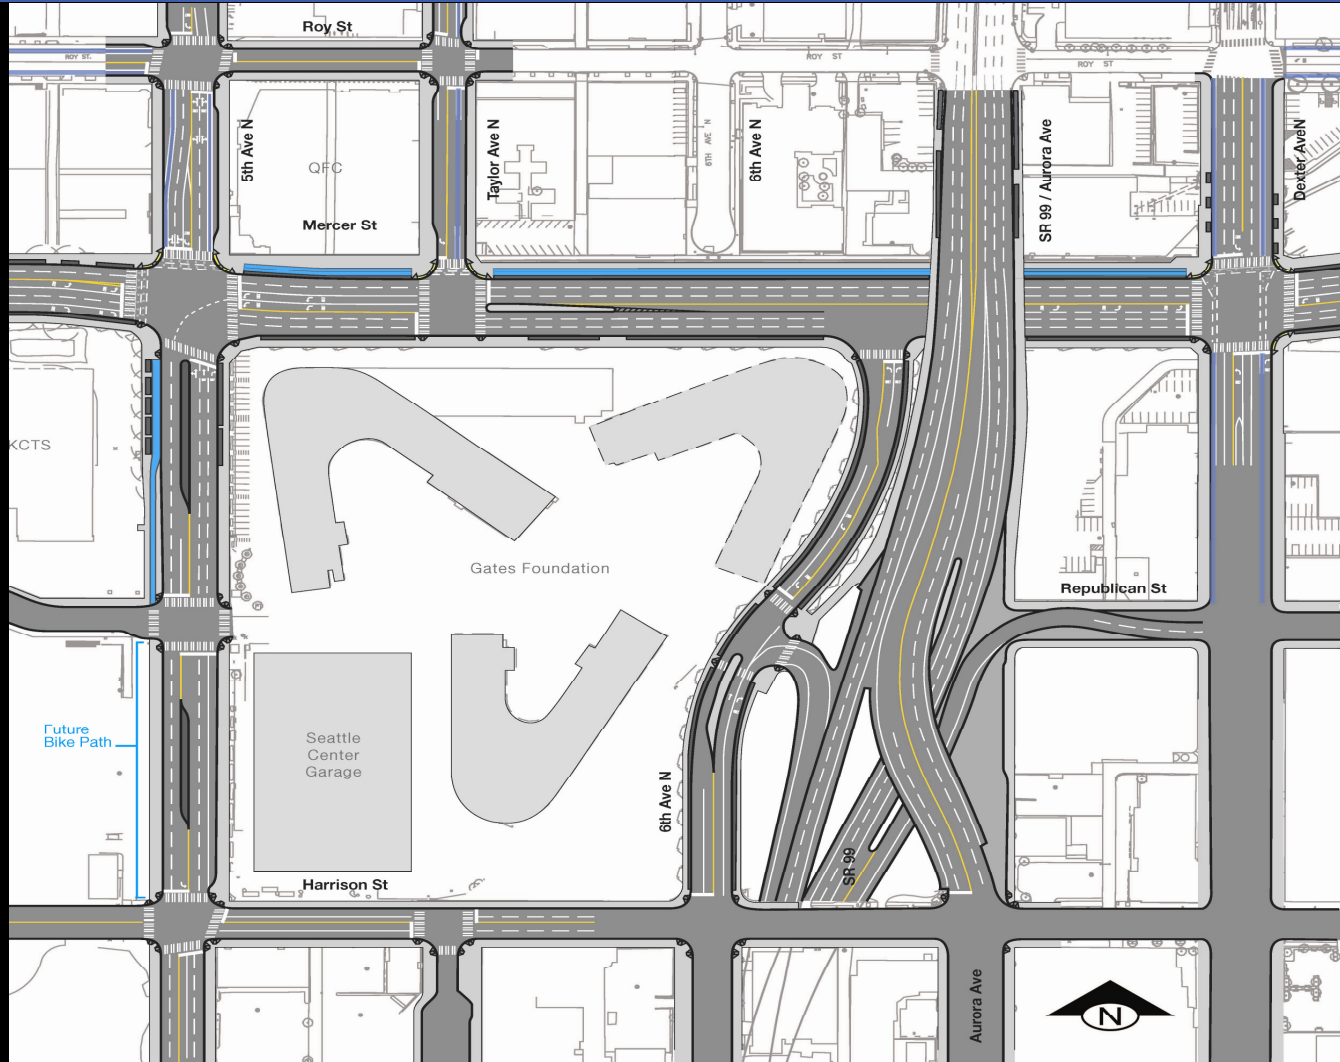

MERCER WEST

Mercer West Two-Way Conversion

LEGEND

- Bicycle Facilities
- New Trees
- Existing Trees
(Map not to scale)

MERCER TWO-WAY CONVERSION

- Convert Mercer St. & Roy St. to two-way traffic
- Minimal paving improvements

Mercer West Underpass

MERCER WEST

Mercer East

MERCER EAST

MERCER WEST

MERCER WEST

➔ MW Pedestrian Access

➔ North Access Pedestrian Access

MERCER WEST

MERCER WEST

MERCER WEST

MERCER WEST

Pedestrian Connections: Aurora to Mercer/Dexter

MERCER WEST

Mercer Street: Typical Understory Planting Palette

Evergreen:

Prunus lauroceracus 'Mt. Vernon'
Mt. Vernon Laurel

Flowering Mix

Rosa Rugosa 'Dwarf Pavement'
Dwarf Pavement Rose

Cistus crispus 'Sunset' *Rock Rose*

Mercer Street: Silva Cells

MERCER WEST

Mercer Street Underpass: North Sidewalk Elevation