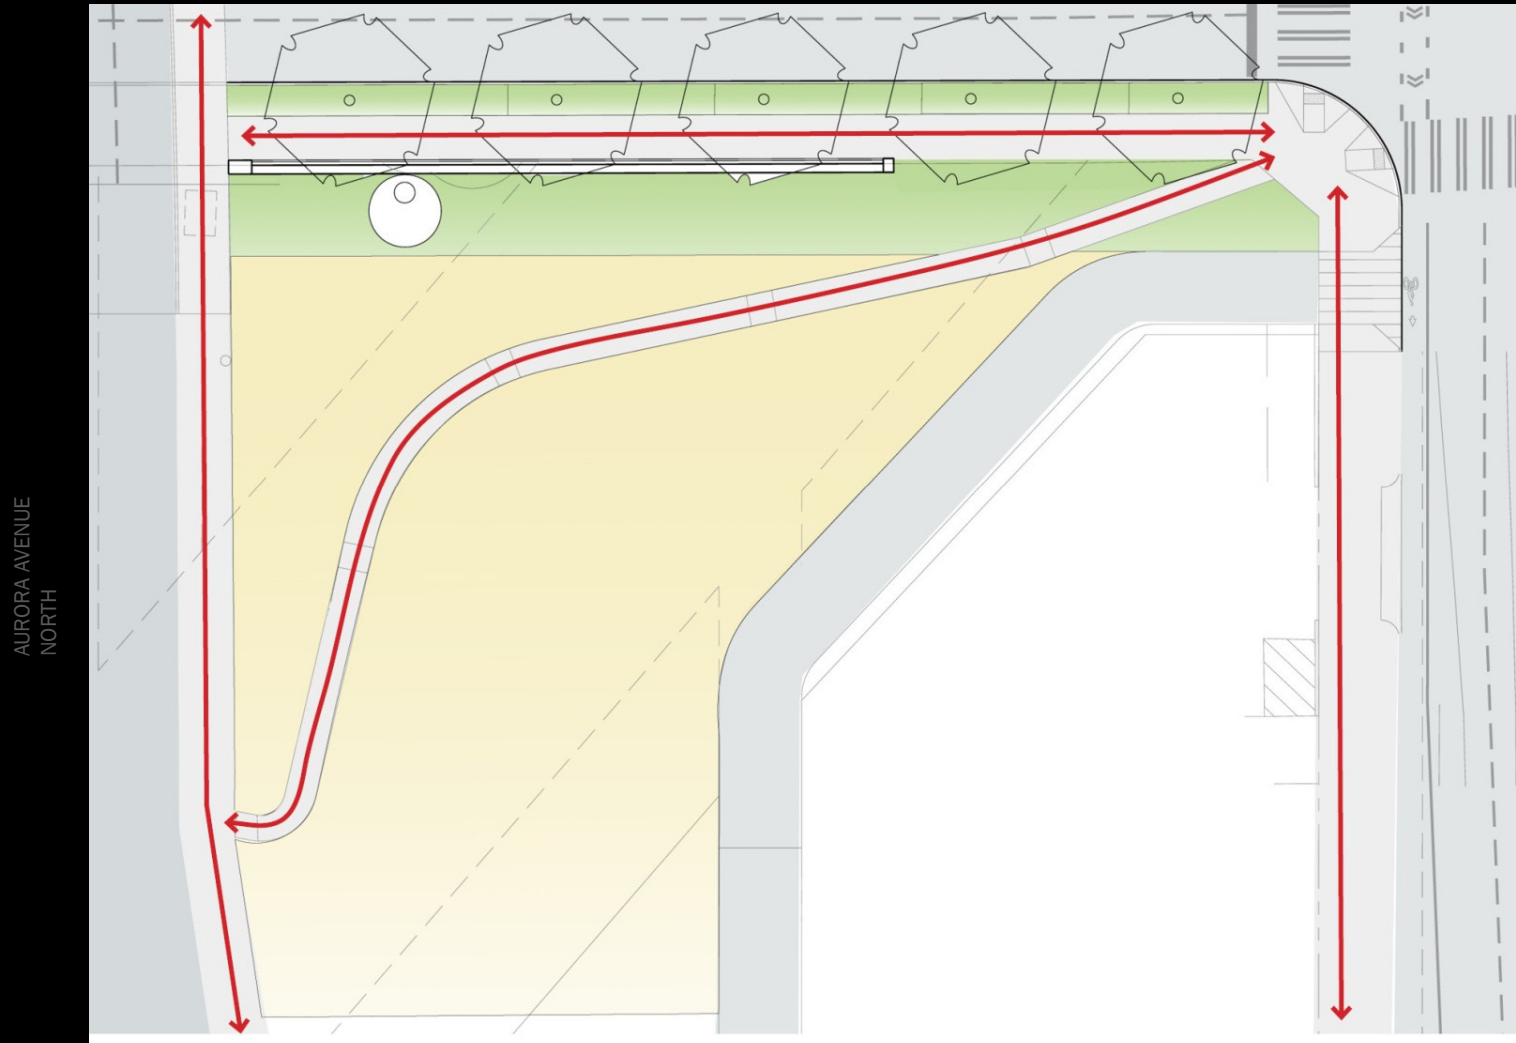

MERCER WEST

Mercer West Two-Way Conversion

LEGEND

- Bicycle Facilities
- New Trees
- Existing Trees
(Map not to scale)

MERCER TWO-WAY CONVERSION

- Convert Mercer St. & Roy St. to two-way traffic
- Minimal paving improvements

Mercer West Underpass

MERCER WEST

Mercer East

MERCER EAST

MERCER WEST

MERCER WEST

➔ MW Pedestrian Access

➔ North Access Pedestrian Access

MERCER WEST

MERCER WEST

MERCER WEST

MERCER WEST

Pedestrian Connections: Aurora to Mercer/Dexter

MERCER WEST

Mercer Street: Typical Understory Planting Palette

Evergreen:

MERCER WEST

Description

MERCER WEST

Description

MERCER WEST

Description

MERCER WEST

Description