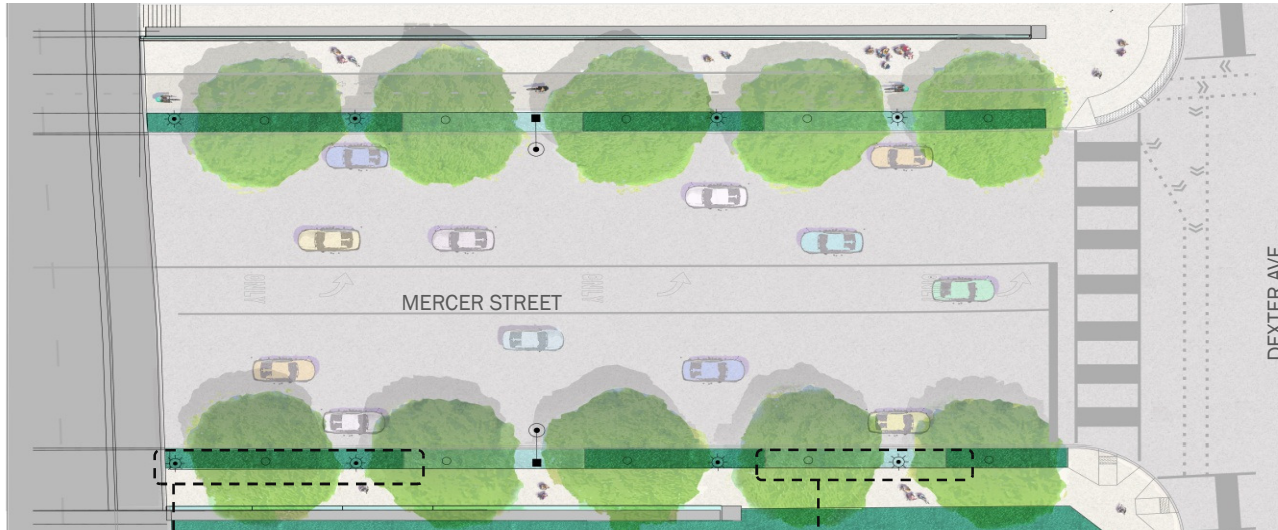

MERCER WEST

Mercer West Two-Way Conversion

LEGEND

- Bicycle Facilities
- New Trees
- Existing Trees
(Map not to scale)

MERCER TWO-WAY CONVERSION

- Convert Mercer St. & Roy St. to two-way traffic
- Minimal paving improvements

MERCER WEST

MERCER WEST

MERCER WEST

MERCER WEST

Pedestrian Connections: Aurora to Mercer/Dexter

MERCER WEST

Mercer Street: Typical Understory Planting Palette

Evergreen:

Prunus lauroceracus 'Mt. Vernon'
Mt. Vernon Laurel

Flowering Mix

Rosa Rugosa 'Dwarf Pavement'
Dwarf Pavement Rose

Cistus crispus 'Sunset' *Rock Rose*

Mercer Street: Silva Cells

MERCER WEST

Mercer Street Underpass: North Sidewalk Elevation