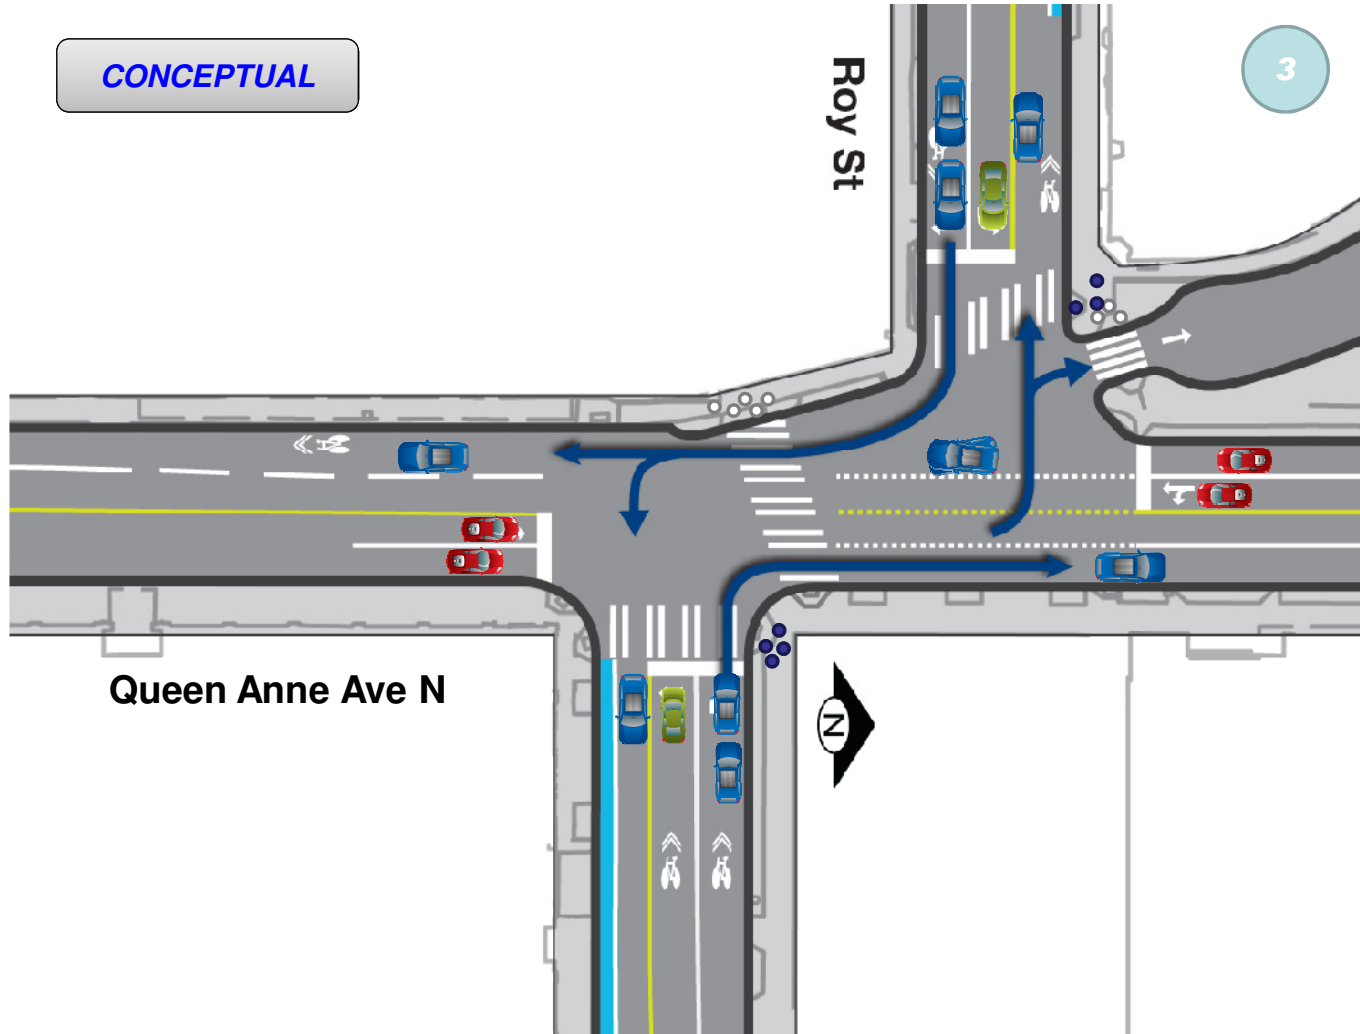

MERCER WEST

Mercer West Two-Way Conversion

LEGEND

- Bicycle Facilities
- New Trees
- Existing Trees
(Map not to scale)

MERCER TWO-WAY CONVERSION

- Convert Mercer St. & Roy St. to two-way traffic
- Minimal paving improvements

Mercer West Underpass

MERCER WEST

Mercer East

MERCER EAST

MERCER WEST

MERCER WEST

➔ MW Pedestrian Access

➔ North Access Pedestrian Access

MERCER WEST

MERCER WEST

MERCER WEST

MERCER WEST

Pedestrian Connections: Aurora to Mercer/Dexter

MERCER WEST

Mercer Street: Typical Understory Planting Palette

Evergreen:

MERCER WEST

NE corner of Mercer and Taylor