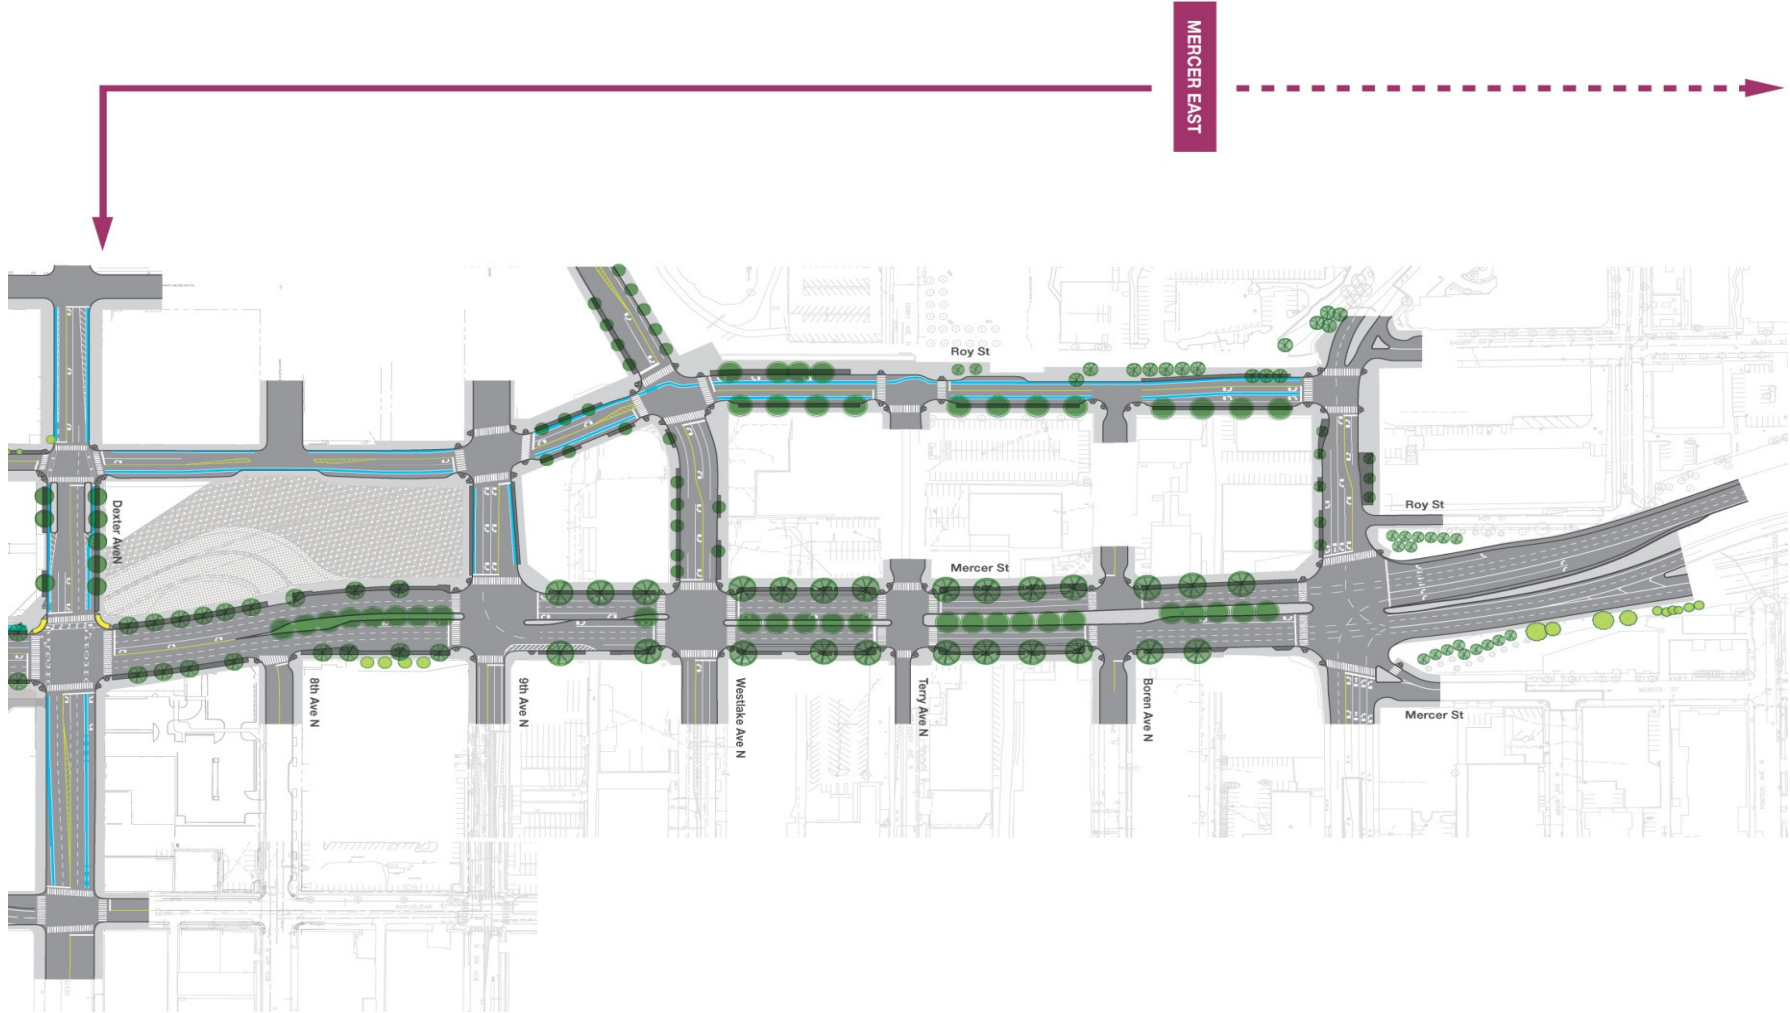

MERCER WEST

Mercer West Two-Way Conversion

LEGEND

- Bicycle Facilities
- New Trees
- Existing Trees
(Map not to scale)

MERCER TWO-WAY CONVERSION

- Convert Mercer St. & Roy St. to two-way traffic
- Minimal paving improvements

Mercer West Underpass

MERCER WEST

Mercer East

MERCER EAST

MERCER WEST

MERCER WEST

➔ MW Pedestrian Access

➔ North Access Pedestrian Access

MERCER WEST

MERCER WEST

MERCER WEST

MERCER WEST

Pedestrian Connections: Aurora to Mercer/Dexter

MERCER WEST

Mercer Street: Typical Understory Planting Palette

Evergreen:

Prunus lauroceracus 'Mt. Vernon'
Mt. Vernon Laurel

Flowering Mix

Rosa Rugosa 'Dwarf Pavement'
Dwarf Pavement Rose

Cistus crispus 'Sunset' *Rock Rose*

Mercer Street: Silva Cells

MERCER WEST

Mercer Street Underpass: North Sidewalk Elevation