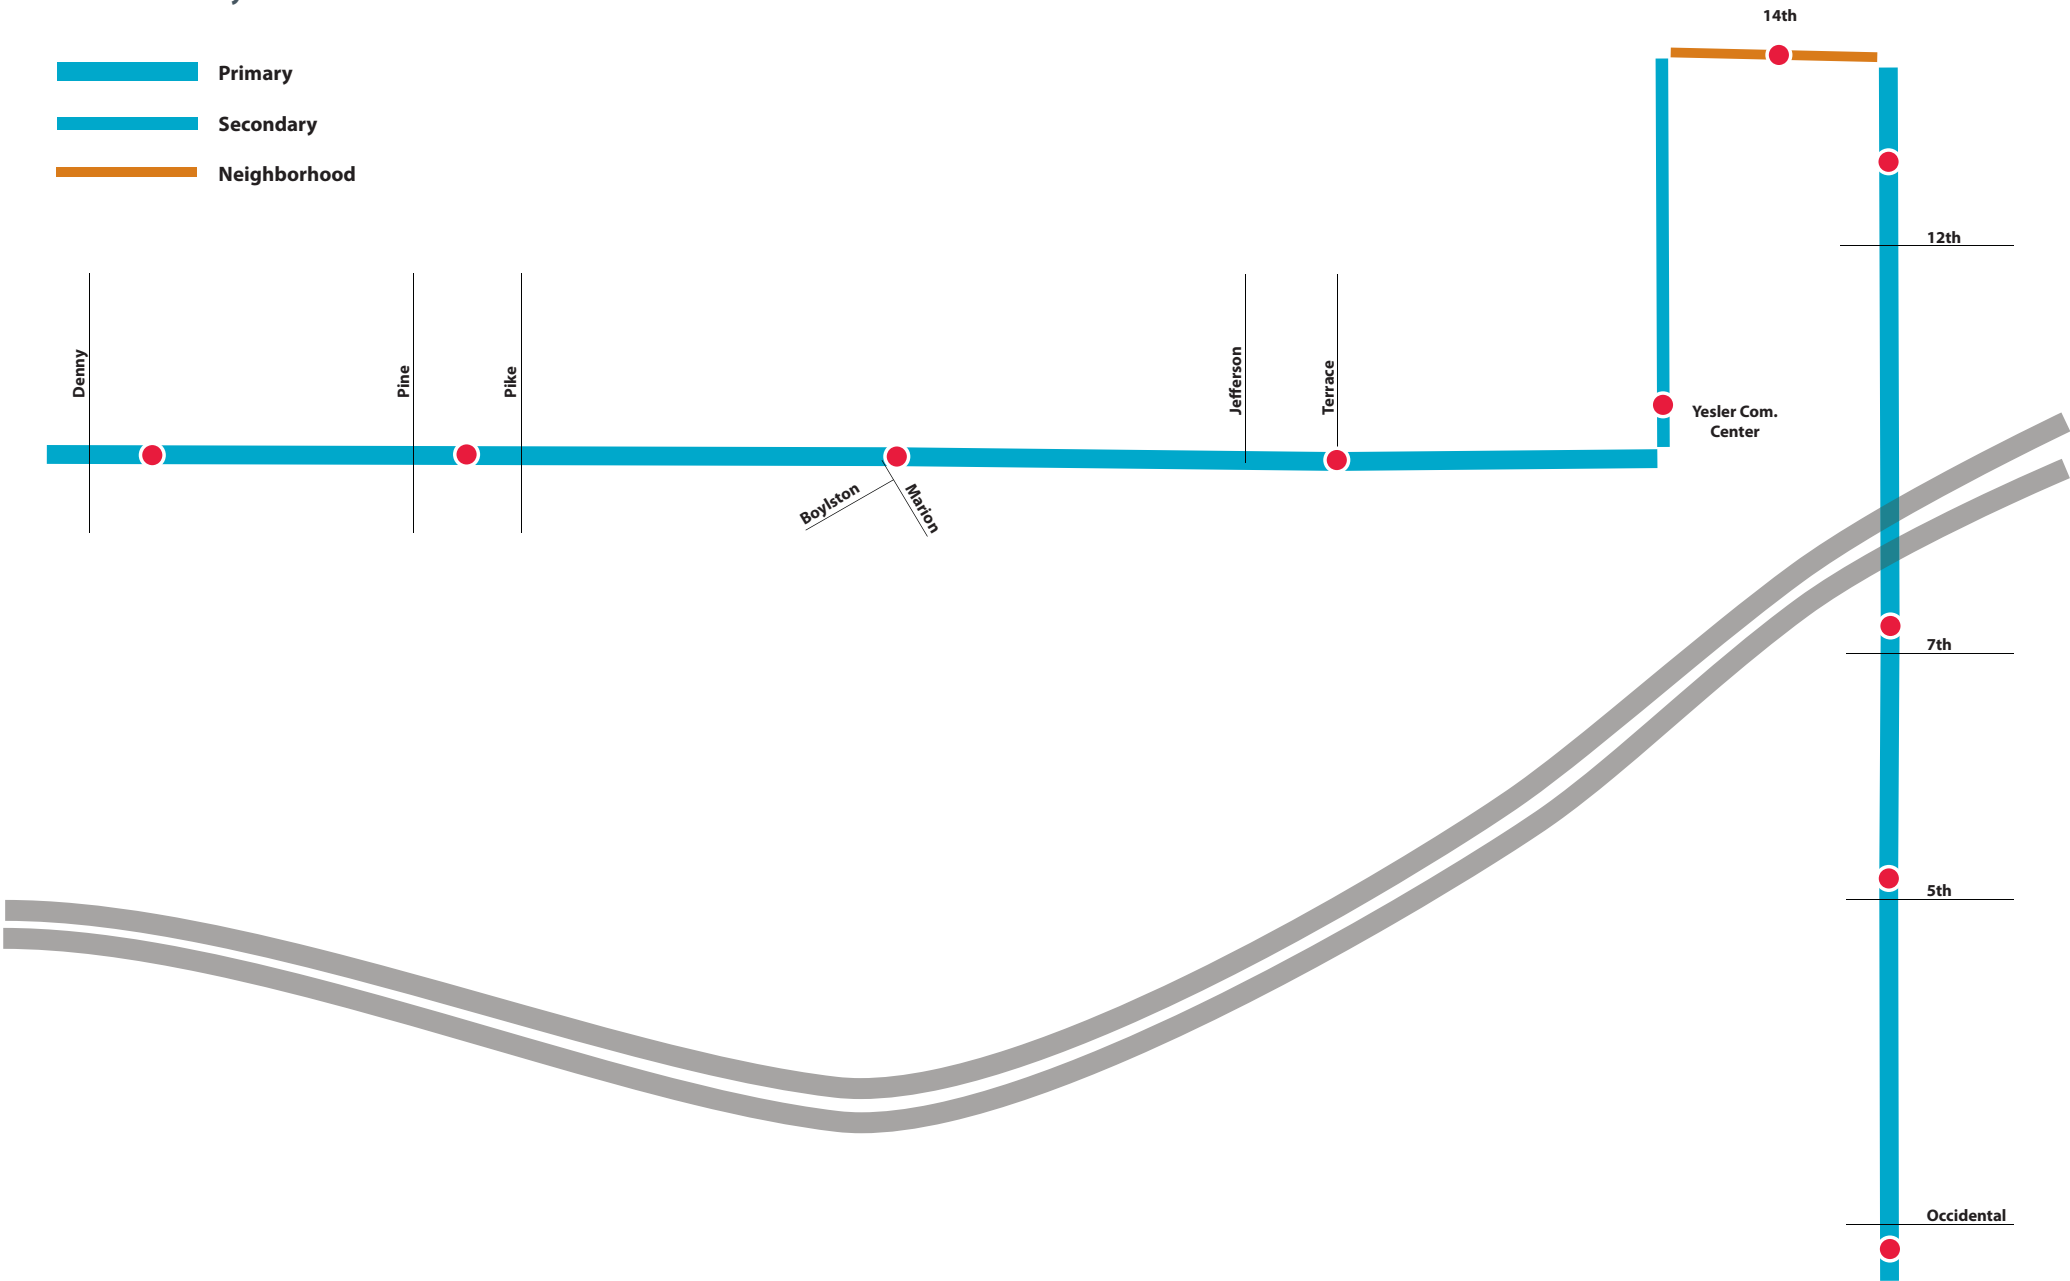

Madison

Boylston

Marion

Jefferson

Terrace

Boren Avenue S

Yesler Com. Center

Rainier

FIRST HILL STREETCAR
Seattle Design Commission Nov. 17, 2011

ANALYSIS

© Mithun 2007
Pier 56 1201 Alaskan Way Seattle WA 98101
206.623.3344 mithun.com

Street Hierarchy

- Primary
- Secondary
- Neighborhood

S. Jackson

E. Yesler Way

Broadway

Stop Typologies

- Center Station
- ▬ Side Station
- Link to Sound Transit Light Rail

S. Jackson & 5th Ave S.

Stop Elevations

Broadway & E. Pine

FIRST HILL STREETCAR

ANALYSIS REVIEW

ROUTE & STATION AREA UPDATE

MODEL VIEWS

PLAZA DESIGN UPDATE

THANK YOU

Shelter

Railings

Platform