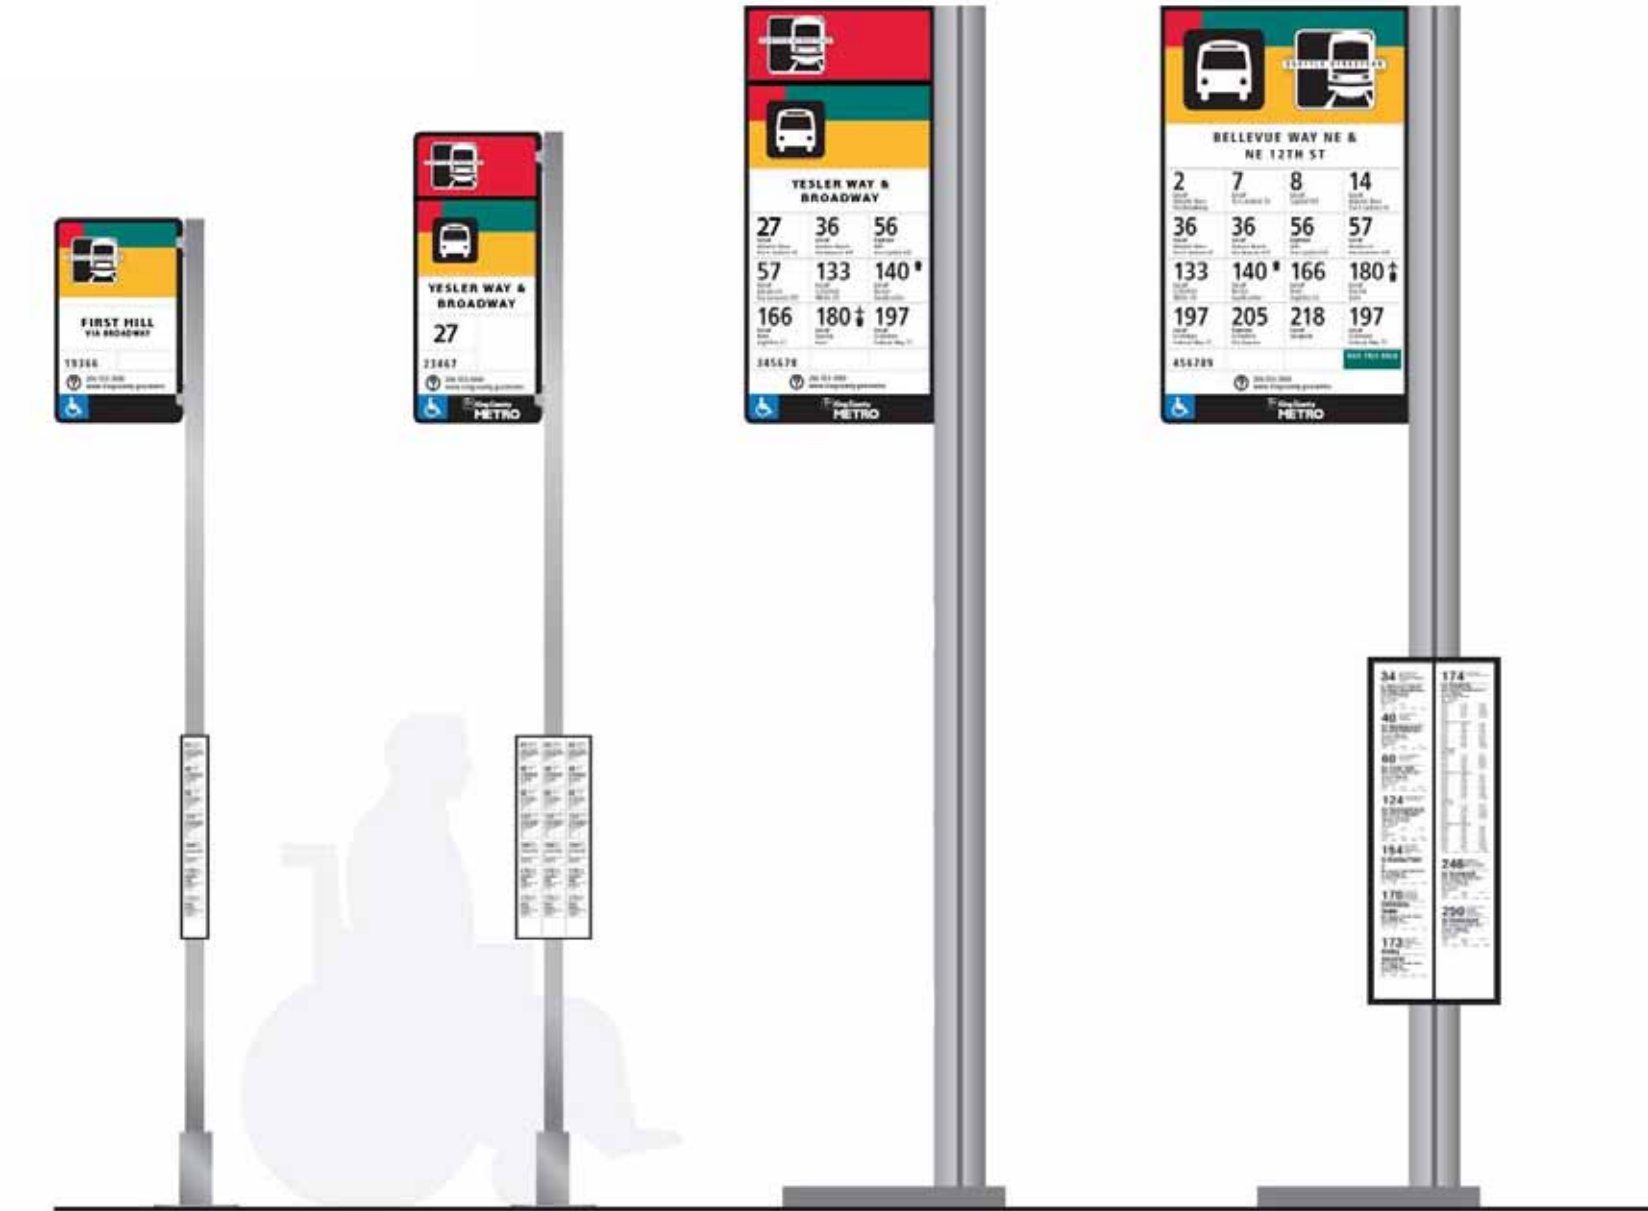

E. Yesler Way

Broadway

Stop Typologies

- Center Station
- ▬ Side Station
- Link to Sound Transit Light Rail

S. Jackson & 5th Ave S.

Stop Elevations

Broadway & E. Pine

FIRST HILL STREETCAR

ANALYSIS REVIEW

ROUTE & STATION AREA UPDATE

MODEL VIEWS

PLAZA DESIGN UPDATE

THANK YOU

Shelter

Railings

Platform

Blade Signs

Crosswalk

Special Review District Platform Area Options

Special Review District Platform Area Options

Special Review District | Shelter Options

COLOR COMPUTER CUT, ACRYLIC FILM APPLIED TO GLASS TO SHOW ZODIAC SYMBOL OF CURRENT YEAR