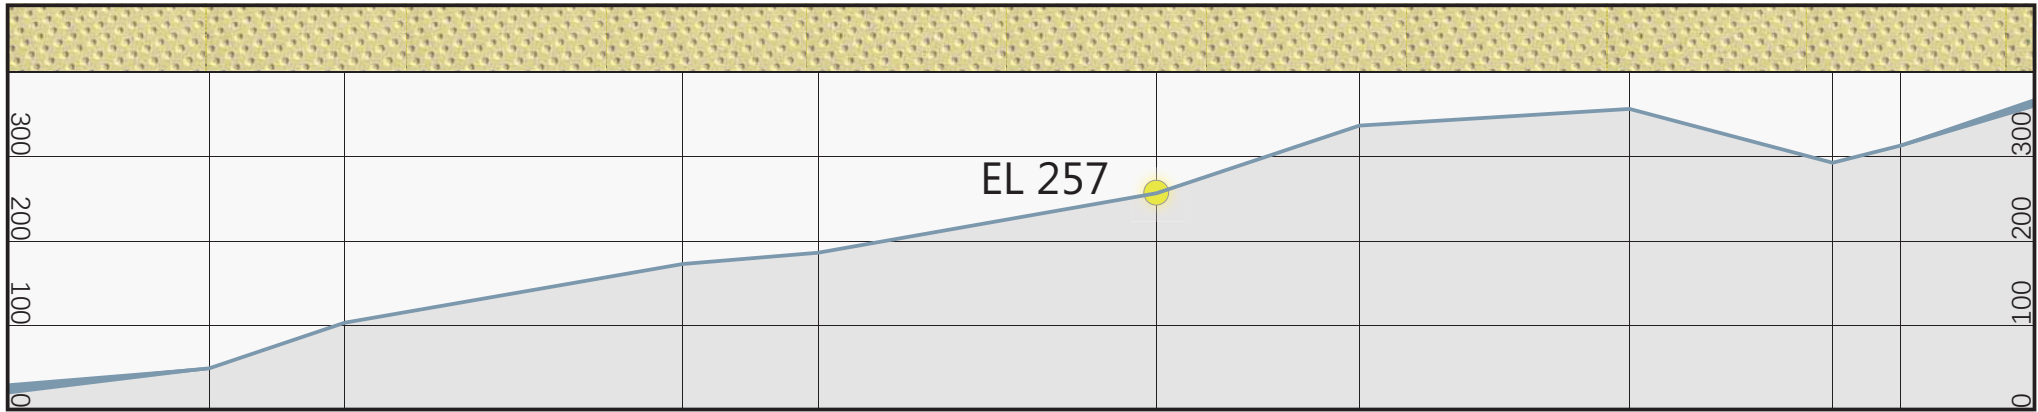

ANALYSIS REVIEW

ROUTE & STATION AREA UPDATE

MODEL VIEWS

PLAZA DESIGN UPDATE

THANK YOU

Shelter

Railings

Platform