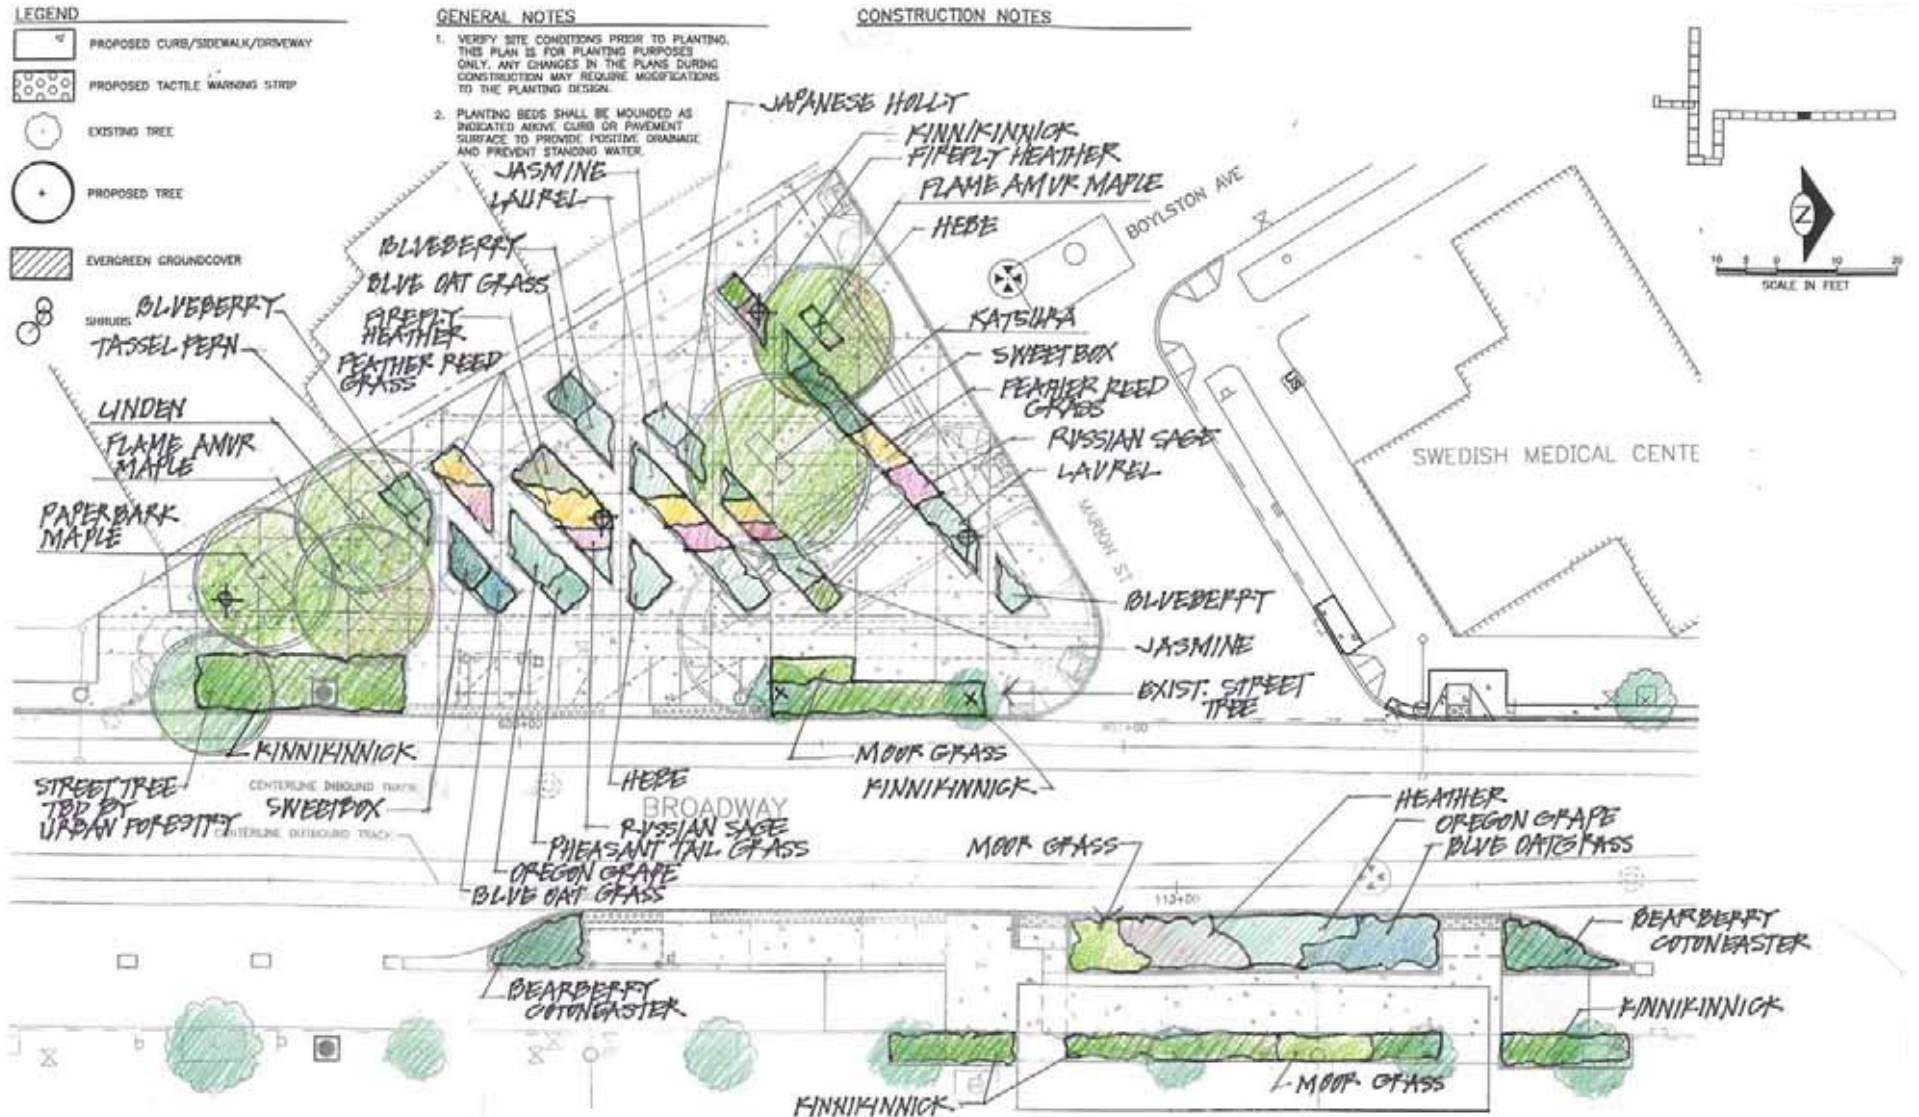

Yesler Way & Broadway

Yesler Perspective

Broadway & E. Pine

Broadway / Pine Perspective

Cycle Track Barrier Plan

-  Art Bollards
-  Curbs and Painted Barriers
-  Future Planters

Cycle Track Planters

Cycle Track Painted Barrier

PLAZA DESIGN UPDATE

THANK YOU

Terrace Plaza Analysis

Terrace Plaza Site Plan

Terrace Plaza Design

Marion Plaza Analysis

Marion / Bolyston Plaza District

Marion / Bolyston Future Redevelopment Sites

Marion / Bolyston Plaza Site Plan

Marion / Bolyston Plaza Planting Palette

PLAZA PLANTS

*tassel fern
 sword fern
 fountain grass
 pheasant tail grass
 feather reed grass
 purple sage 'blue mist'*

*bulmalda spirea
 bearberry cotoneaster
 sweet box
 himalayan blueberry
 kent beauty oregano
 compact redtwig dogwood*

Marion / Bolyston Plaza Site Sections

section A

section B

Marion / Bolyston Plaza Planting Plan

Marion / Bolyston Site Furniture

Broadway / Marion Perspective

Jackson / 5th Perspective