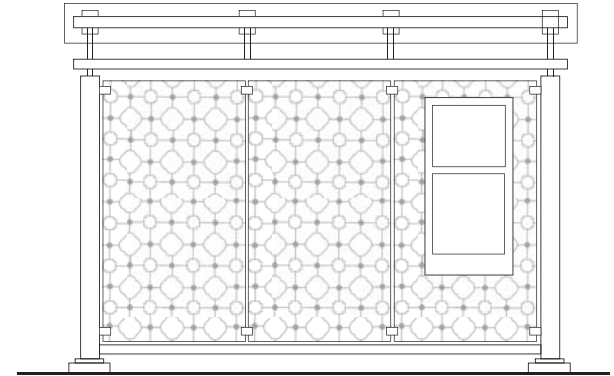

Blade Signs

Crosswalk

Special Review District Platform Area Options

Special Review District Platform Area Options

Special Review District | Shelter Options

COLOR COMPUTER CUT, ACRYLIC FILM APPLIED TO GLASS TO SHOW ZODIAC SYMBOL OF CURRENT YEAR