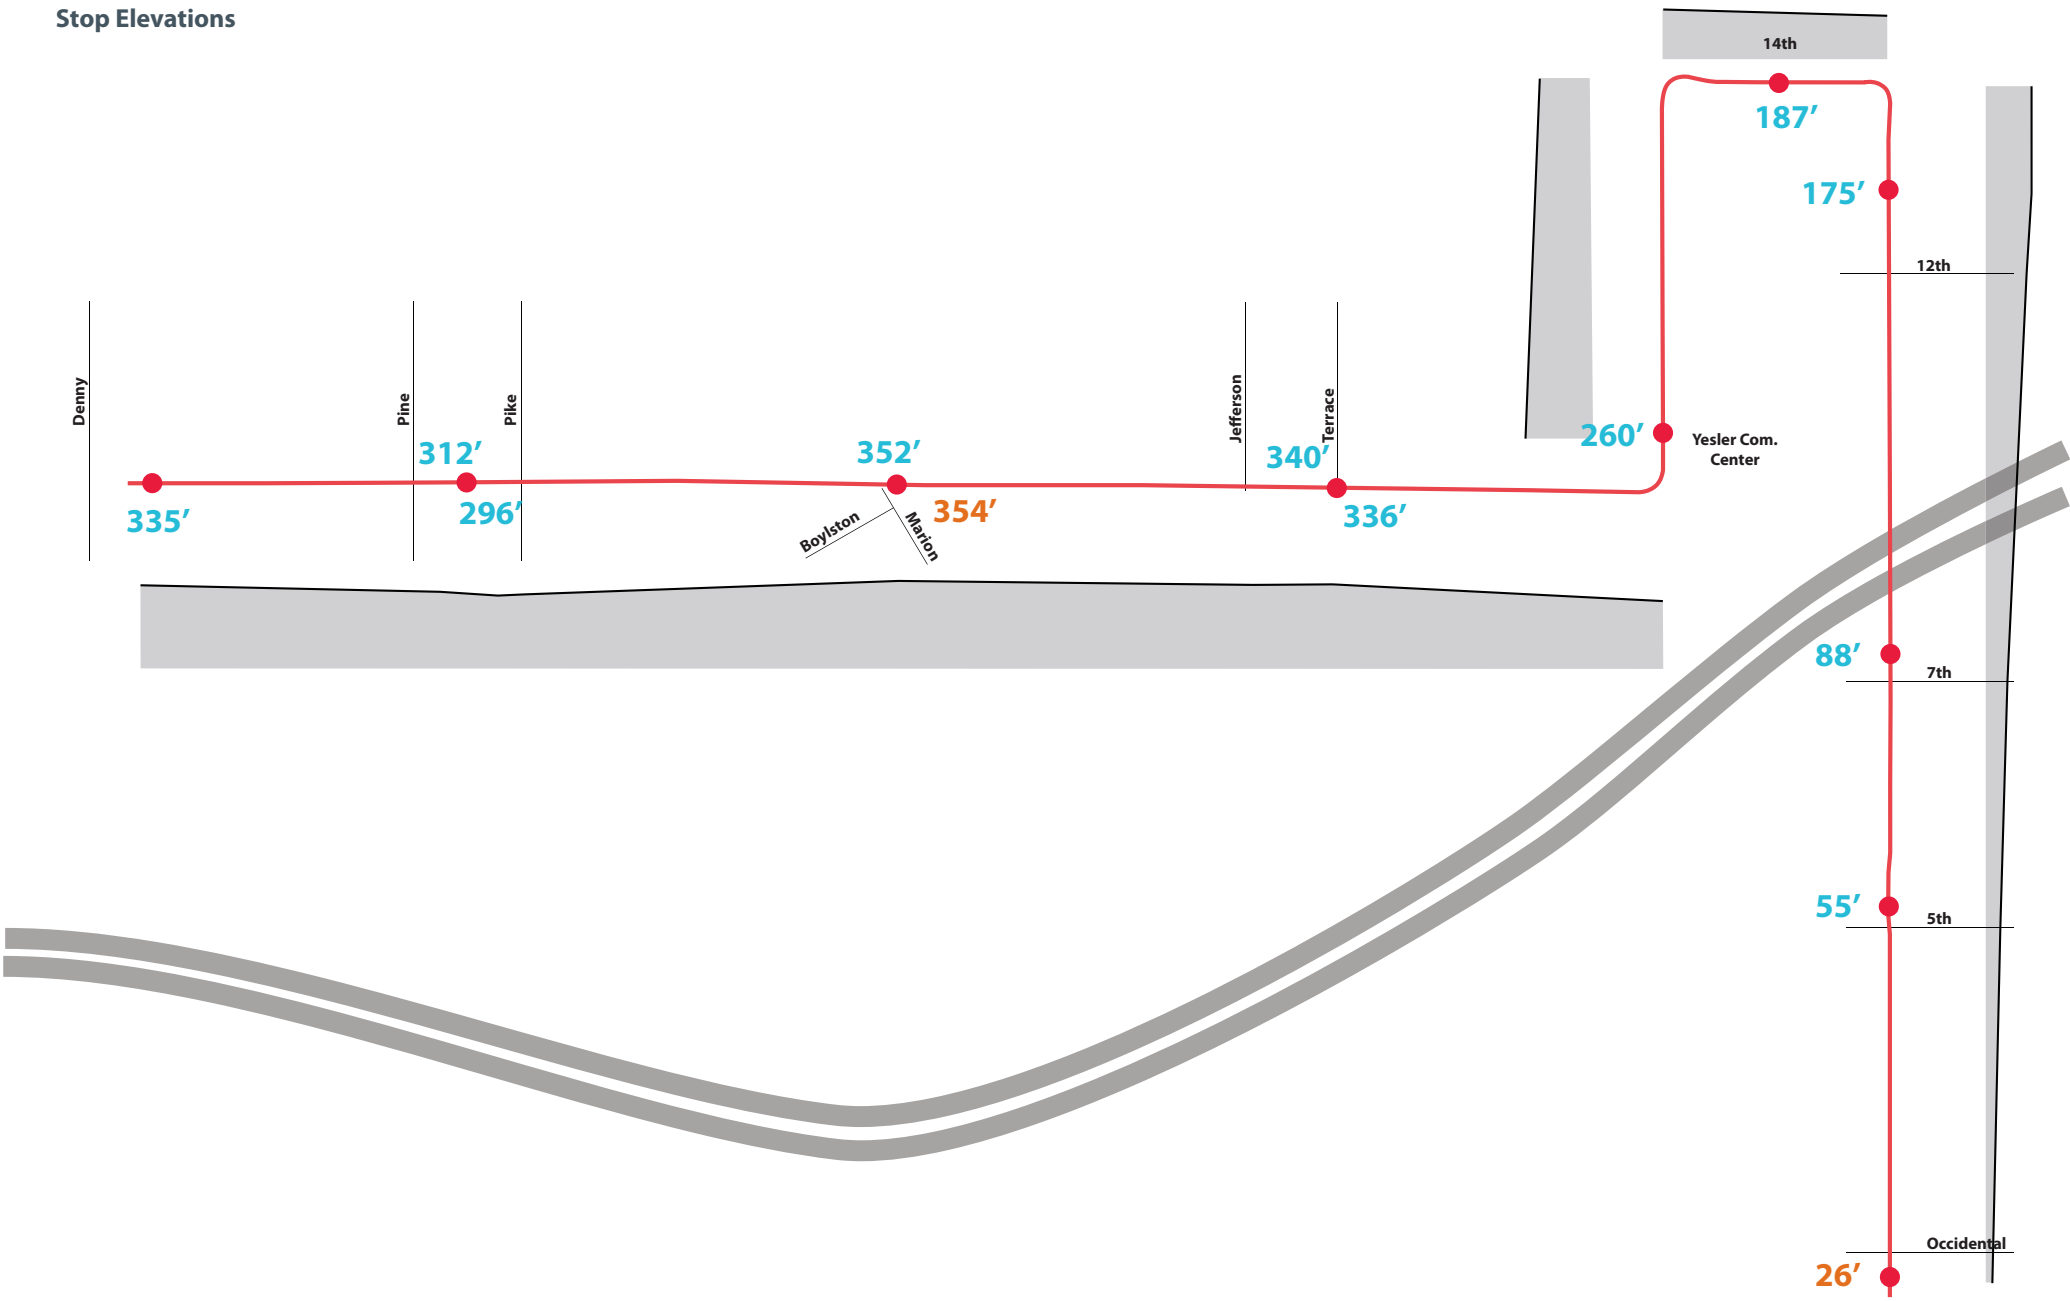

E. Yesler Way

Broadway

Stop Typologies

- Center Station
- ▬ Side Station
- Link to Sound Transit Light Rail

S. Jackson & 5th Ave S.

Stop Elevations

Broadway & E. Pine

FIRST HILL STREETCAR

ANALYSIS REVIEW

ROUTE & STATION AREA UPDATE

MODEL VIEWS

PLAZA DESIGN UPDATE

THANK YOU

Shelter

Railings

Platform