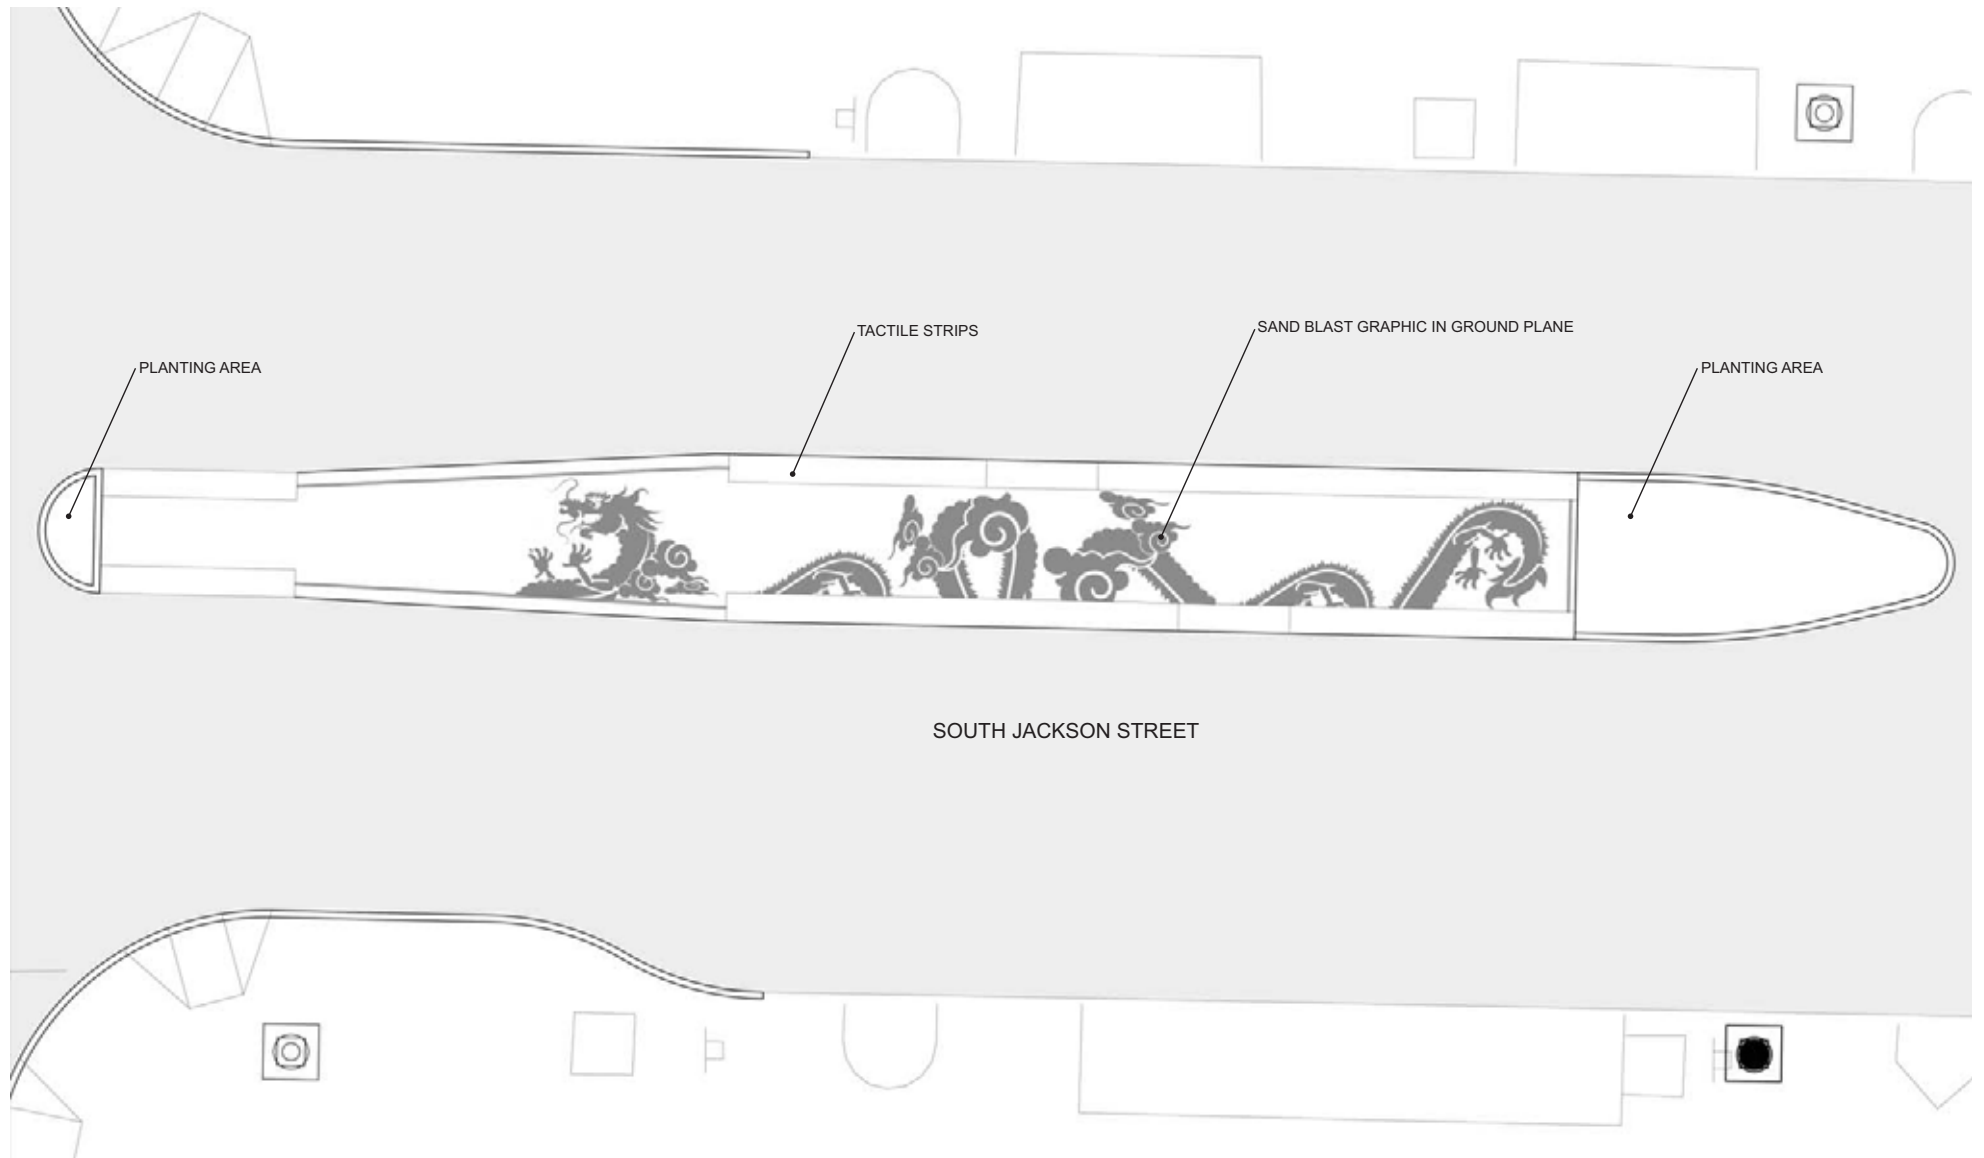

ANALYSIS REVIEW

ROUTE & STATION AREA UPDATE

MODEL VIEWS

PLAZA DESIGN UPDATE

THANK YOU

Shelter

Railings

Platform

Blade Signs

Crosswalk

Special Review District Platform Area Options

Special Review District Platform Area Options

Special Review District | Shelter Options

COLOR COMPUTER CUT, ACRYLIC FILM APPLIED TO GLASS TO SHOW ZODIAC SYMBOL OF CURRENT YEAR