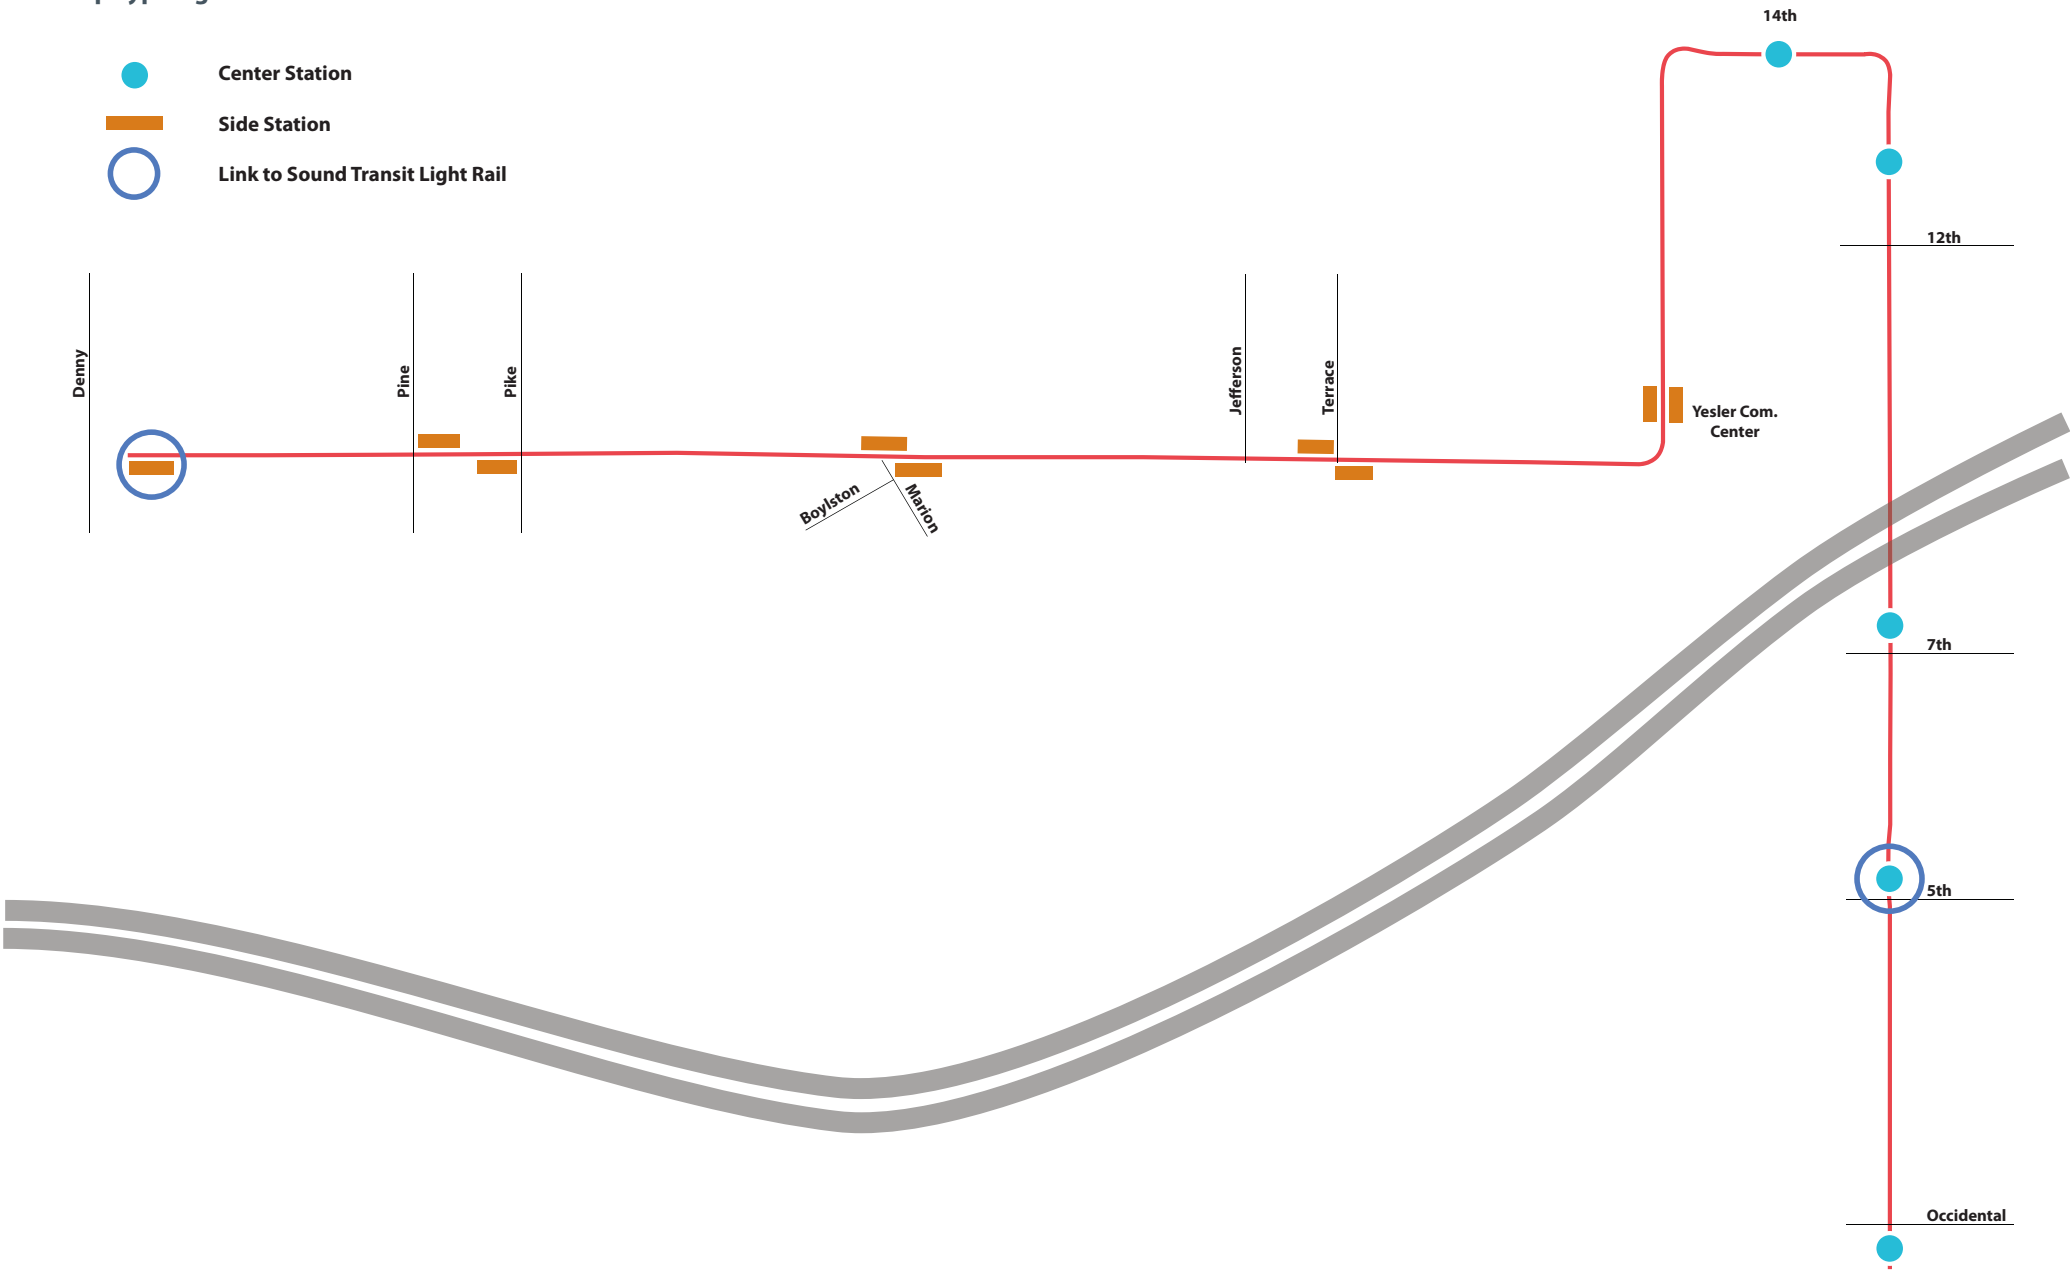

Madison

Boylston

Marion

Jefferson

Terrace

Boren Avenue S

Yesler Com. Center

Rainier

E. Yesler Way

Broadway

Stop Typologies

- Center Station
- ▬ Side Station
- Link to Sound Transit Light Rail

S. Jackson & 5th Ave S.

Stop Elevations

Broadway & E. Pine

FIRST HILL STREETCAR

ANALYSIS REVIEW

ROUTE & STATION AREA UPDATE

MODEL VIEWS

PLAZA DESIGN UPDATE

THANK YOU

Shelter

Railings

Platform

Blade Signs

Crosswalk

Special Review District Platform Area Options

Special Review District Platform Area Options

Special Review District | Shelter Options

COLOR COMPUTER CUT, ACRYLIC FILM APPLIED TO GLASS TO SHOW ZODIAC SYMBOL OF CURRENT YEAR