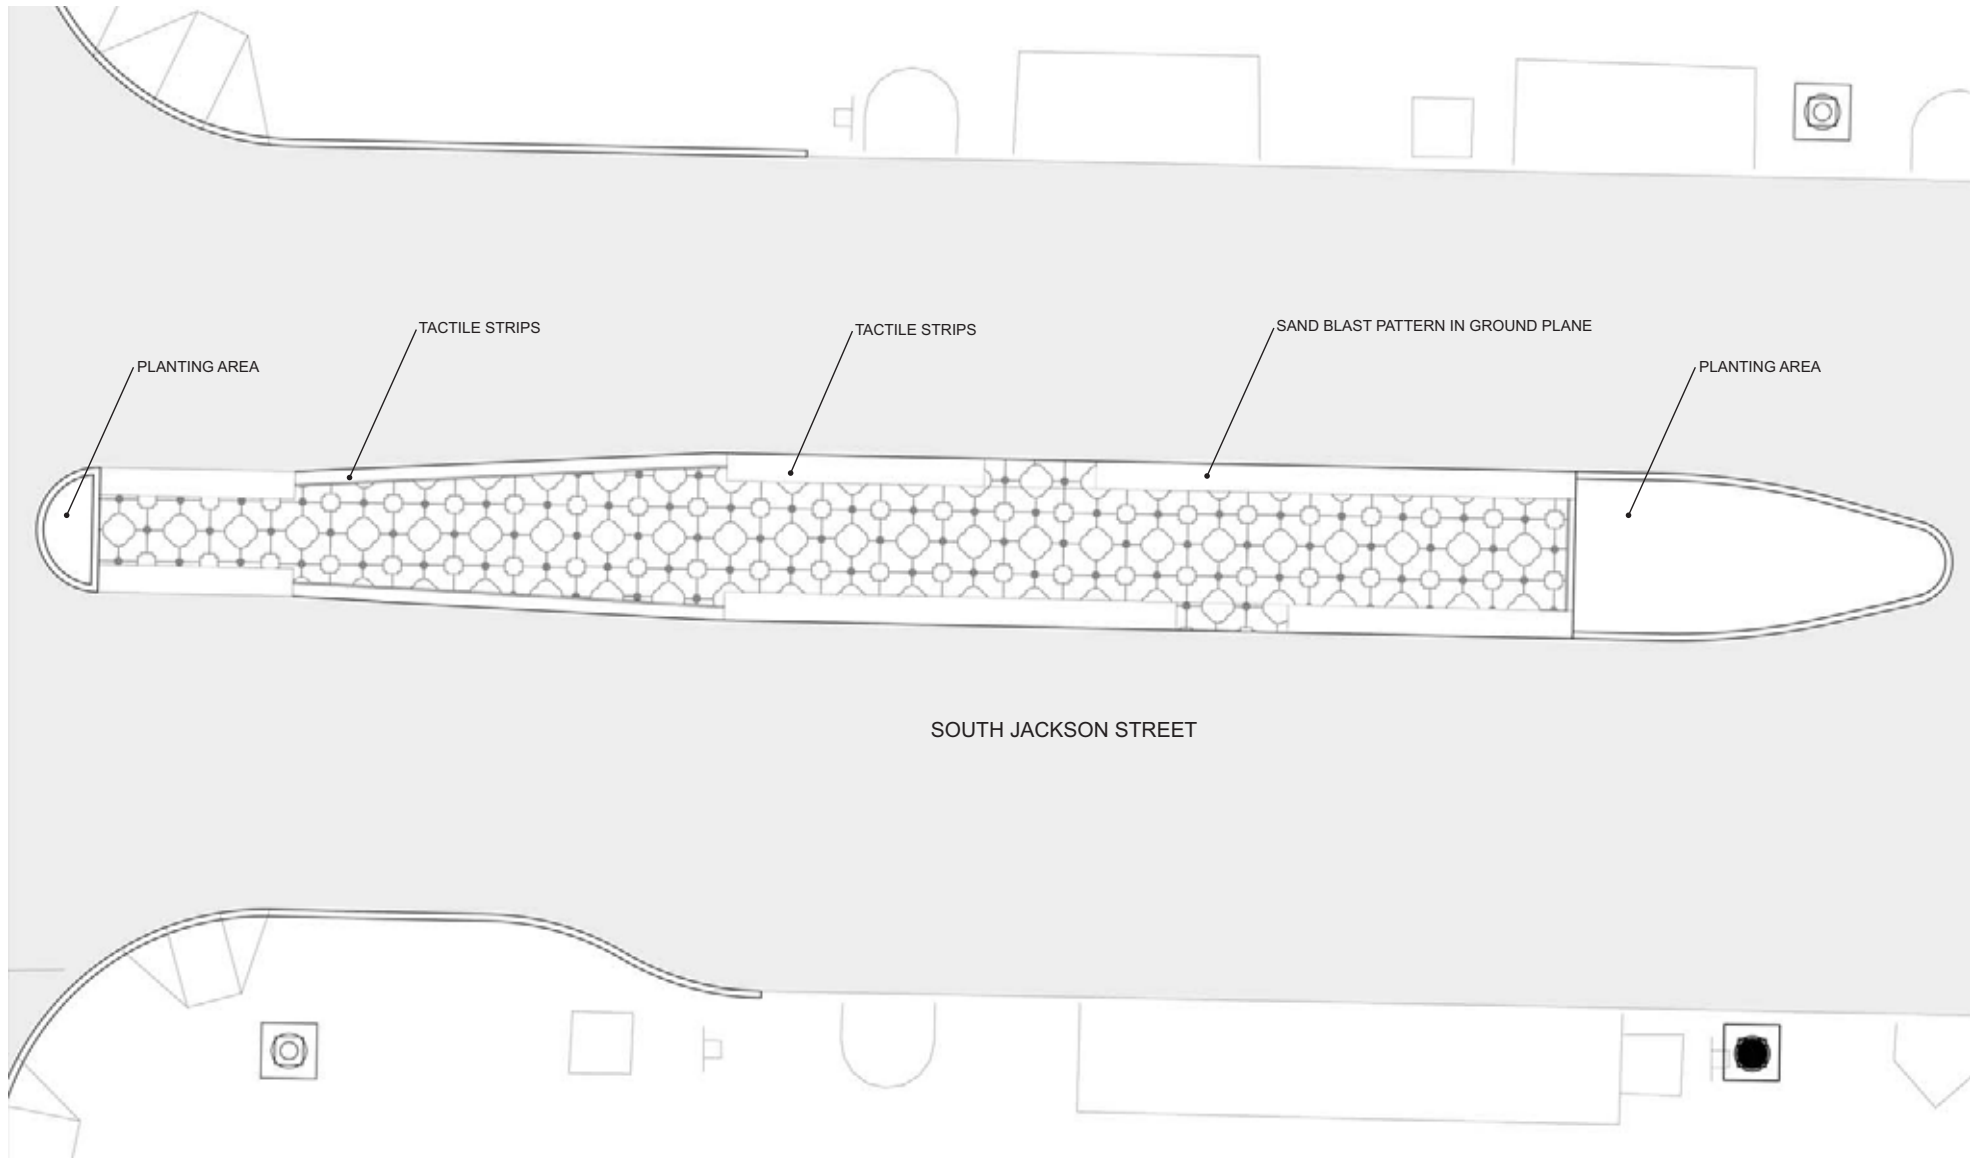

ANALYSIS REVIEW

ROUTE & STATION AREA UPDATE

MODEL VIEWS

PLAZA DESIGN UPDATE

THANK YOU

Shelter

Railings

Platform

Blade Signs

Crosswalk

Special Review District Platform Area Options

Special Review District Platform Area Options

Special Review District | Shelter Options

COLOR COMPUTER CUT, ACRYLIC FILM APPLIED TO GLASS TO SHOW ZODIAC SYMBOL OF CURRENT YEAR