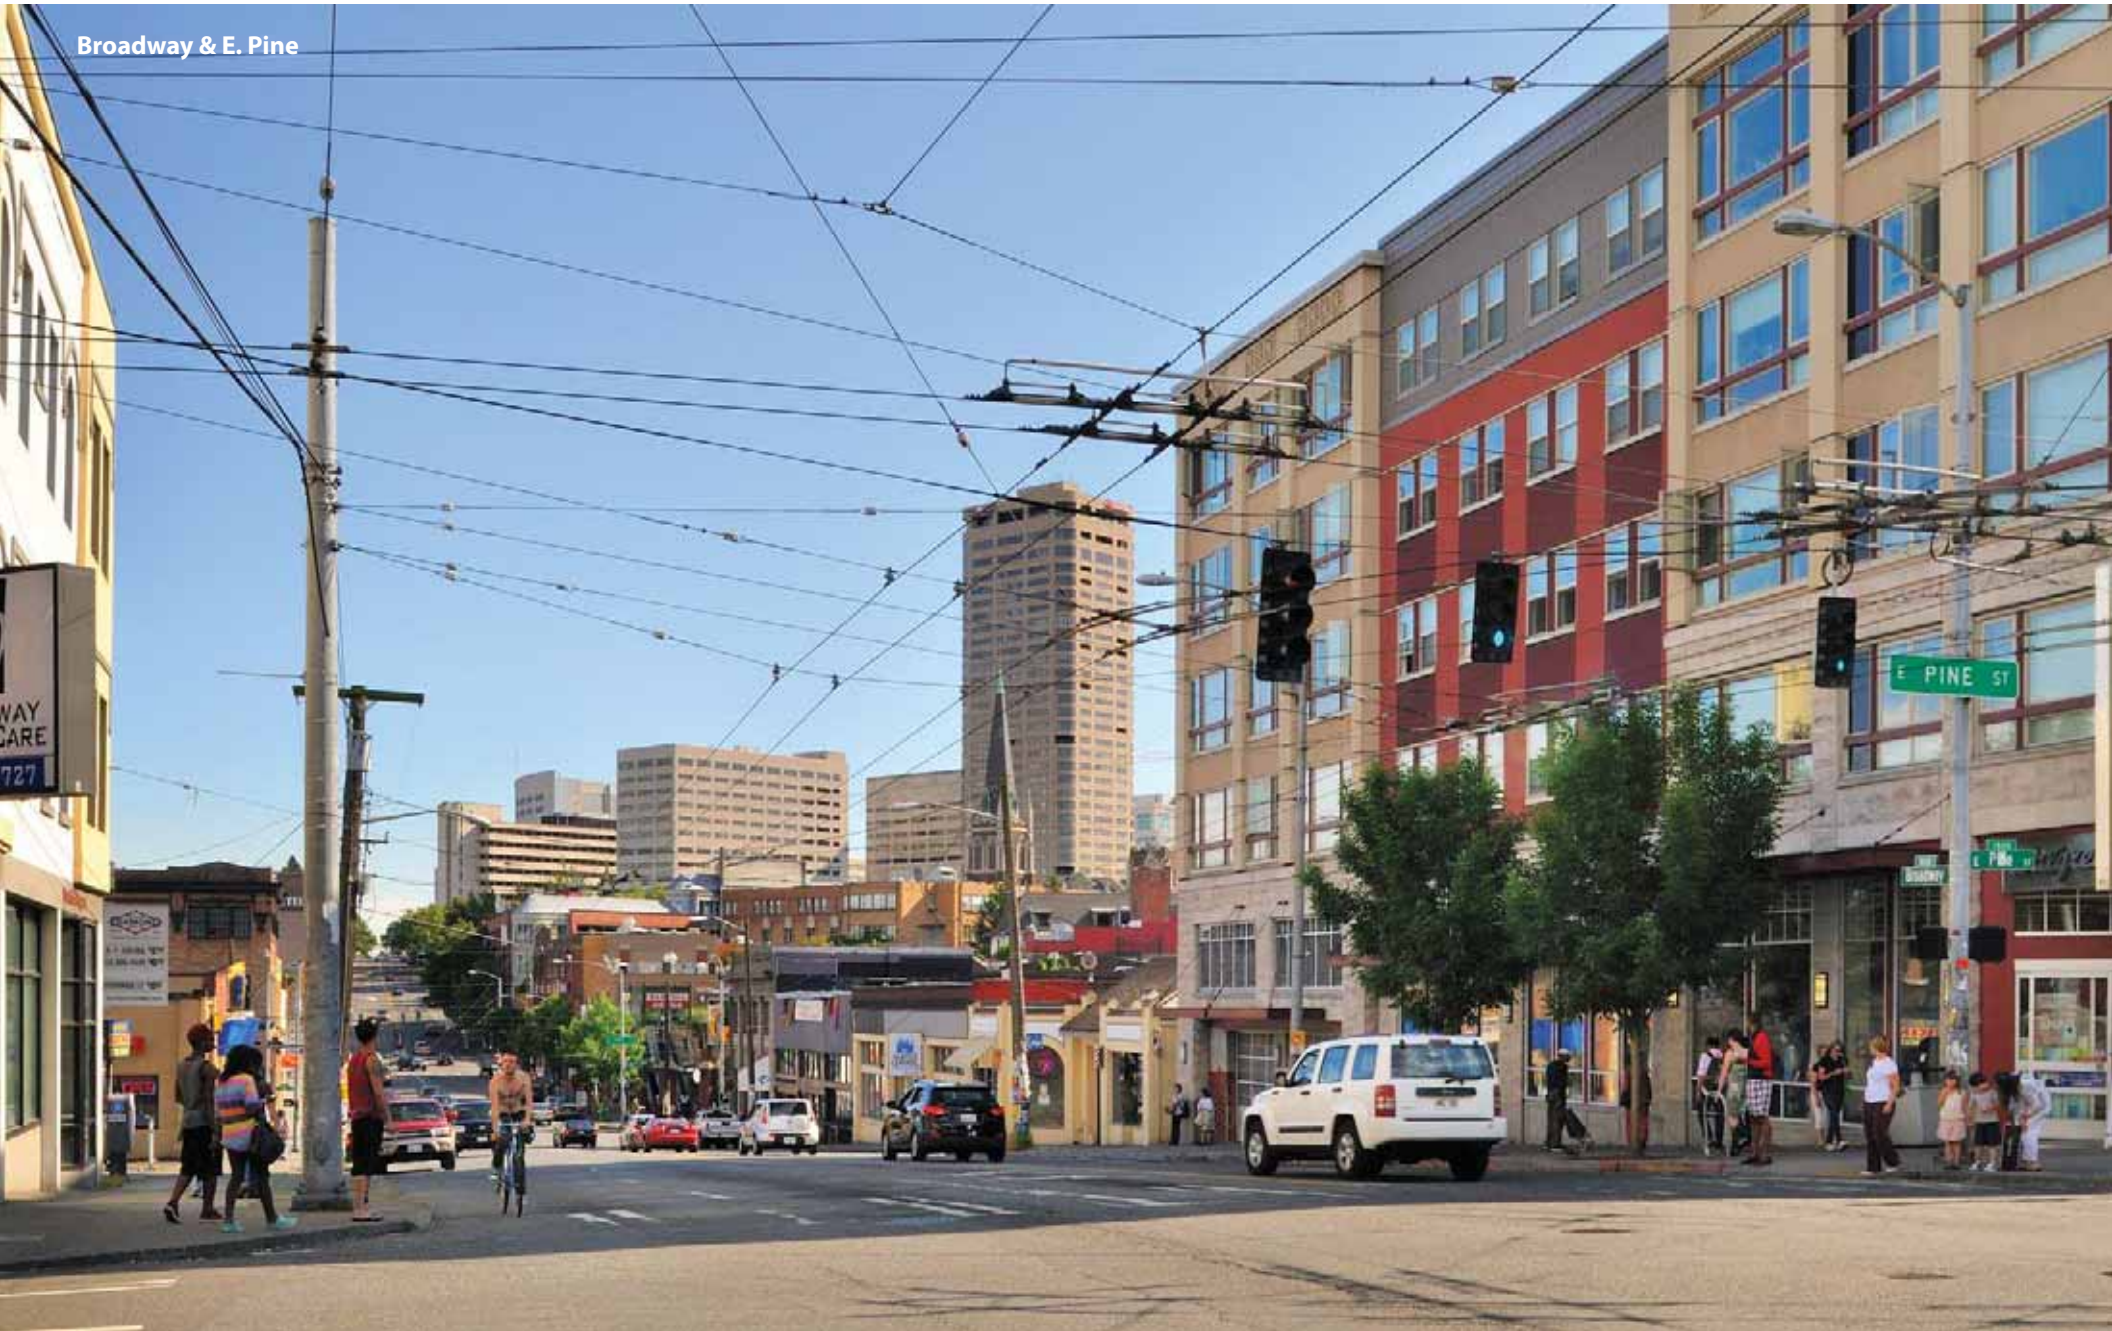

E. Yesler Way

Broadway

Stop Typologies

- Center Station
- ▬ Side Station
- Link to Sound Transit Light Rail

S. Jackson & 5th Ave S.

Stop Elevations

Broadway & E. Pine

FIRST HILL STREETCAR

ANALYSIS REVIEW

ROUTE & STATION AREA UPDATE

MODEL VIEWS

PLAZA DESIGN UPDATE

THANK YOU

Shelter

Railings

Platform