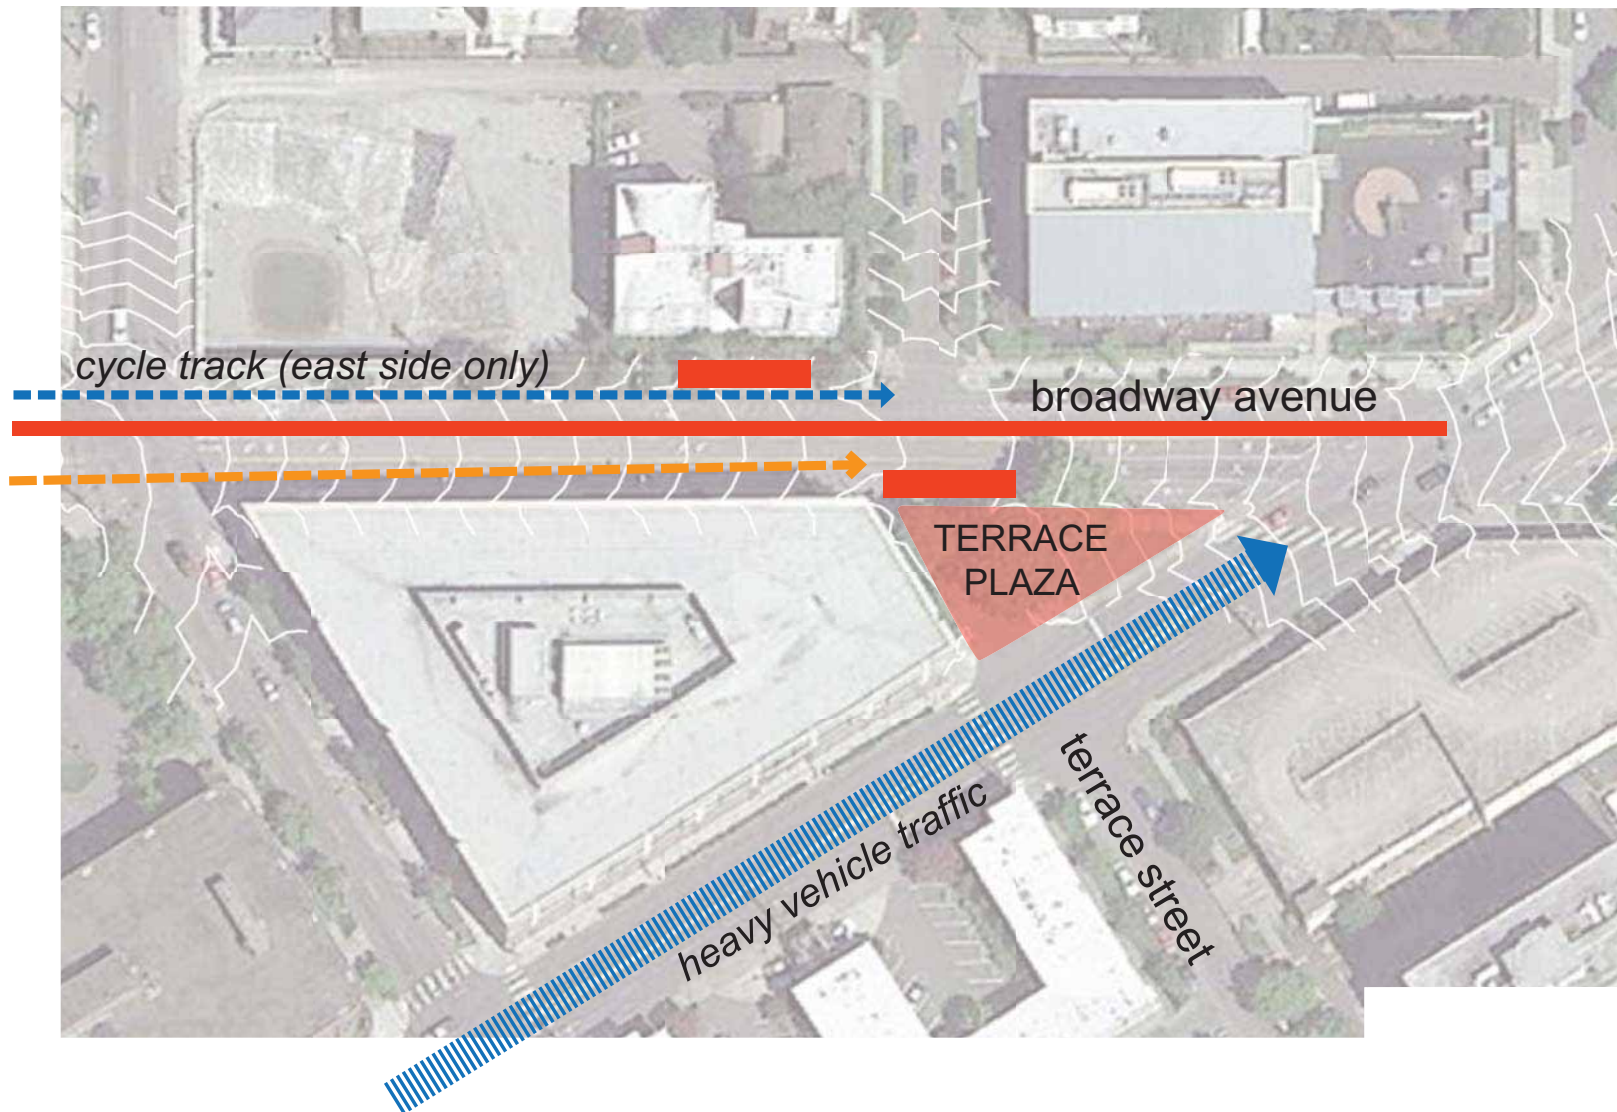

Yesler Way & Broadway

Yesler Perspective

Broadway & E. Pine

Broadway / Pine Perspective

Cycle Track Barrier Plan

-  Art Bollards
-  Curbs and Painted Barriers
-  Future Planters

Cycle Track Planters

Cycle Track Painted Barrier

Yesler Way & Broadway

FIRST HILL STREETCAR

ANALYSIS REVIEW

ROUTE & STATION AREA UPDATE

MODEL VIEWS

PLAZA DESIGN UPDATE

THANK YOU

S. Jackson & Occidental

S. Jackson & 5th Avenue

S. Jackson & 12th Avenue

14th & Washington

Broadway & Denny

FIRST HILL STREETCAR

ANALYSIS REVIEW

ROUTE & STATION AREA UPDATE

MODEL VIEWS

PLAZA DESIGN UPDATE

THANK YOU

Terrace Plaza Analysis

Terrace Plaza Site Plan

Terrace Plaza Design

Marion Plaza Analysis

Marion / Bolyston Plaza District

Marion / Bolyston Future Redevelopment Sites