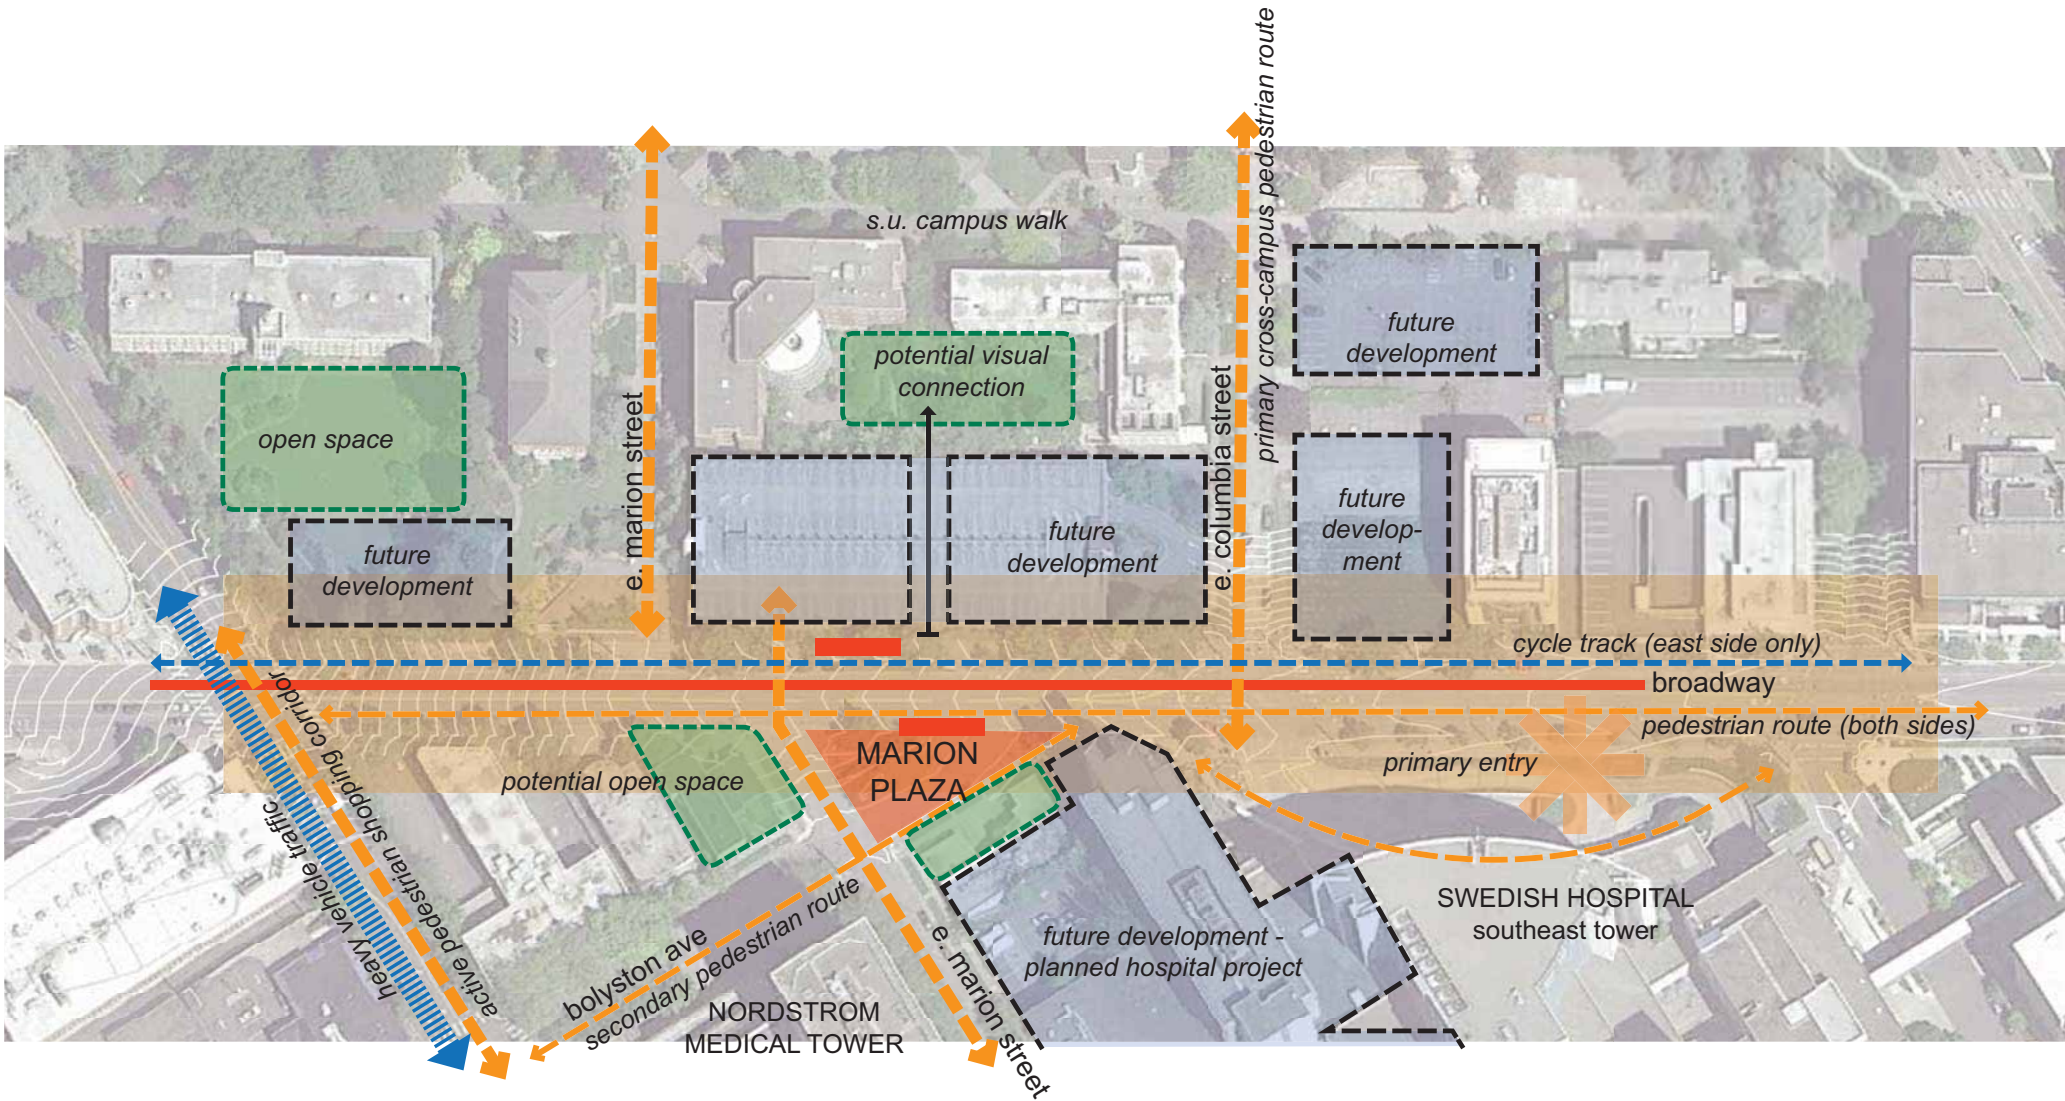

Yesler Way & Broadway

Yesler Perspective

Broadway & E. Pine

Broadway / Pine Perspective

Cycle Track Barrier Plan

-  Art Bollards
-  Curbs and Painted Barriers
-  Future Planters

Cycle Track Planters

Cycle Track Painted Barrier

S. Jackson & 5th Avenue

S. Jackson & 12th Avenue

14th & Washington

Broadway & Denny

FIRST HILL STREETCAR

ANALYSIS REVIEW

ROUTE & STATION AREA UPDATE

MODEL VIEWS

PLAZA DESIGN UPDATE

THANK YOU

Terrace Plaza Analysis

Terrace Plaza Site Plan

Terrace Plaza Design

Marion Plaza Analysis

Marion / Bolyston Plaza District

Marion / Bolyston Future Redevelopment Sites

Marion / Bolyston Plaza Site Sections

section A

section B

Marion / Bolyston Plaza Planting Plan

Marion / Bolyston Site Furniture

Broadway / Marion Perspective

Jackson / 5th Perspective