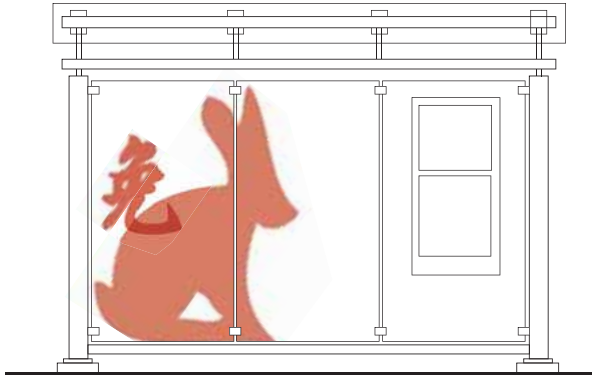

Blade Signs

Crosswalk

Special Review District Platform Area Options

Special Review District Platform Area Options

Special Review District | Shelter Options

COLOR COMPUTER CUT, ACRYLIC FILM APPLIED TO GLASS TO SHOW ZODIAC SYMBOL OF CURRENT YEAR