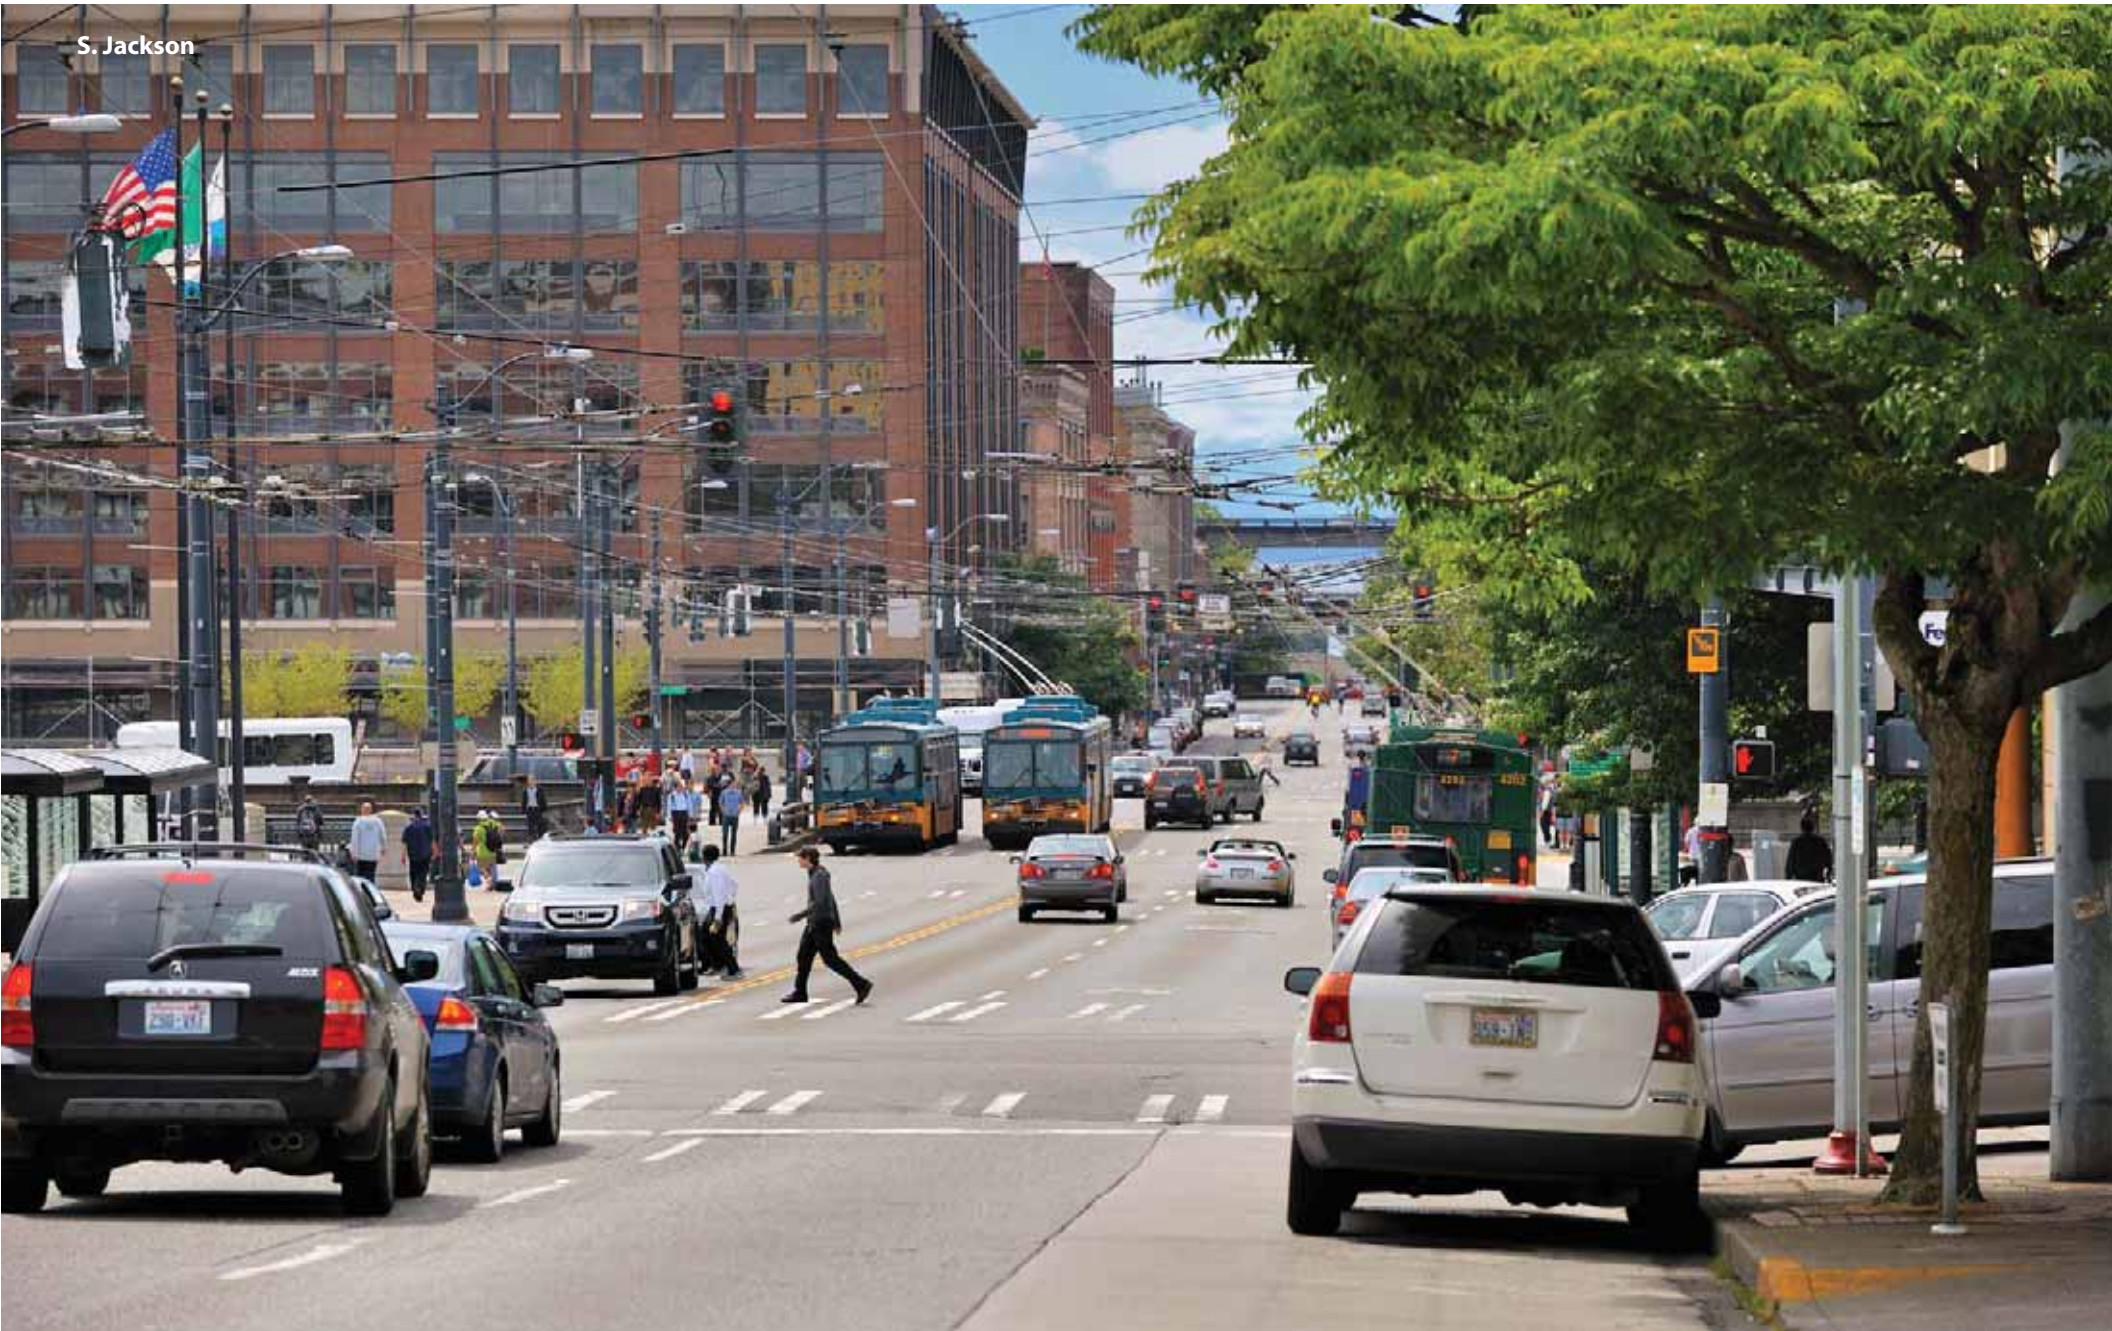

E. Yesler Way

Broadway

Stop Typologies

- Center Station
- ▬ Side Station
- Link to Sound Transit Light Rail

S. Jackson & 5th Ave S.

Stop Elevations

Broadway & E. Pine

FIRST HILL STREETCAR