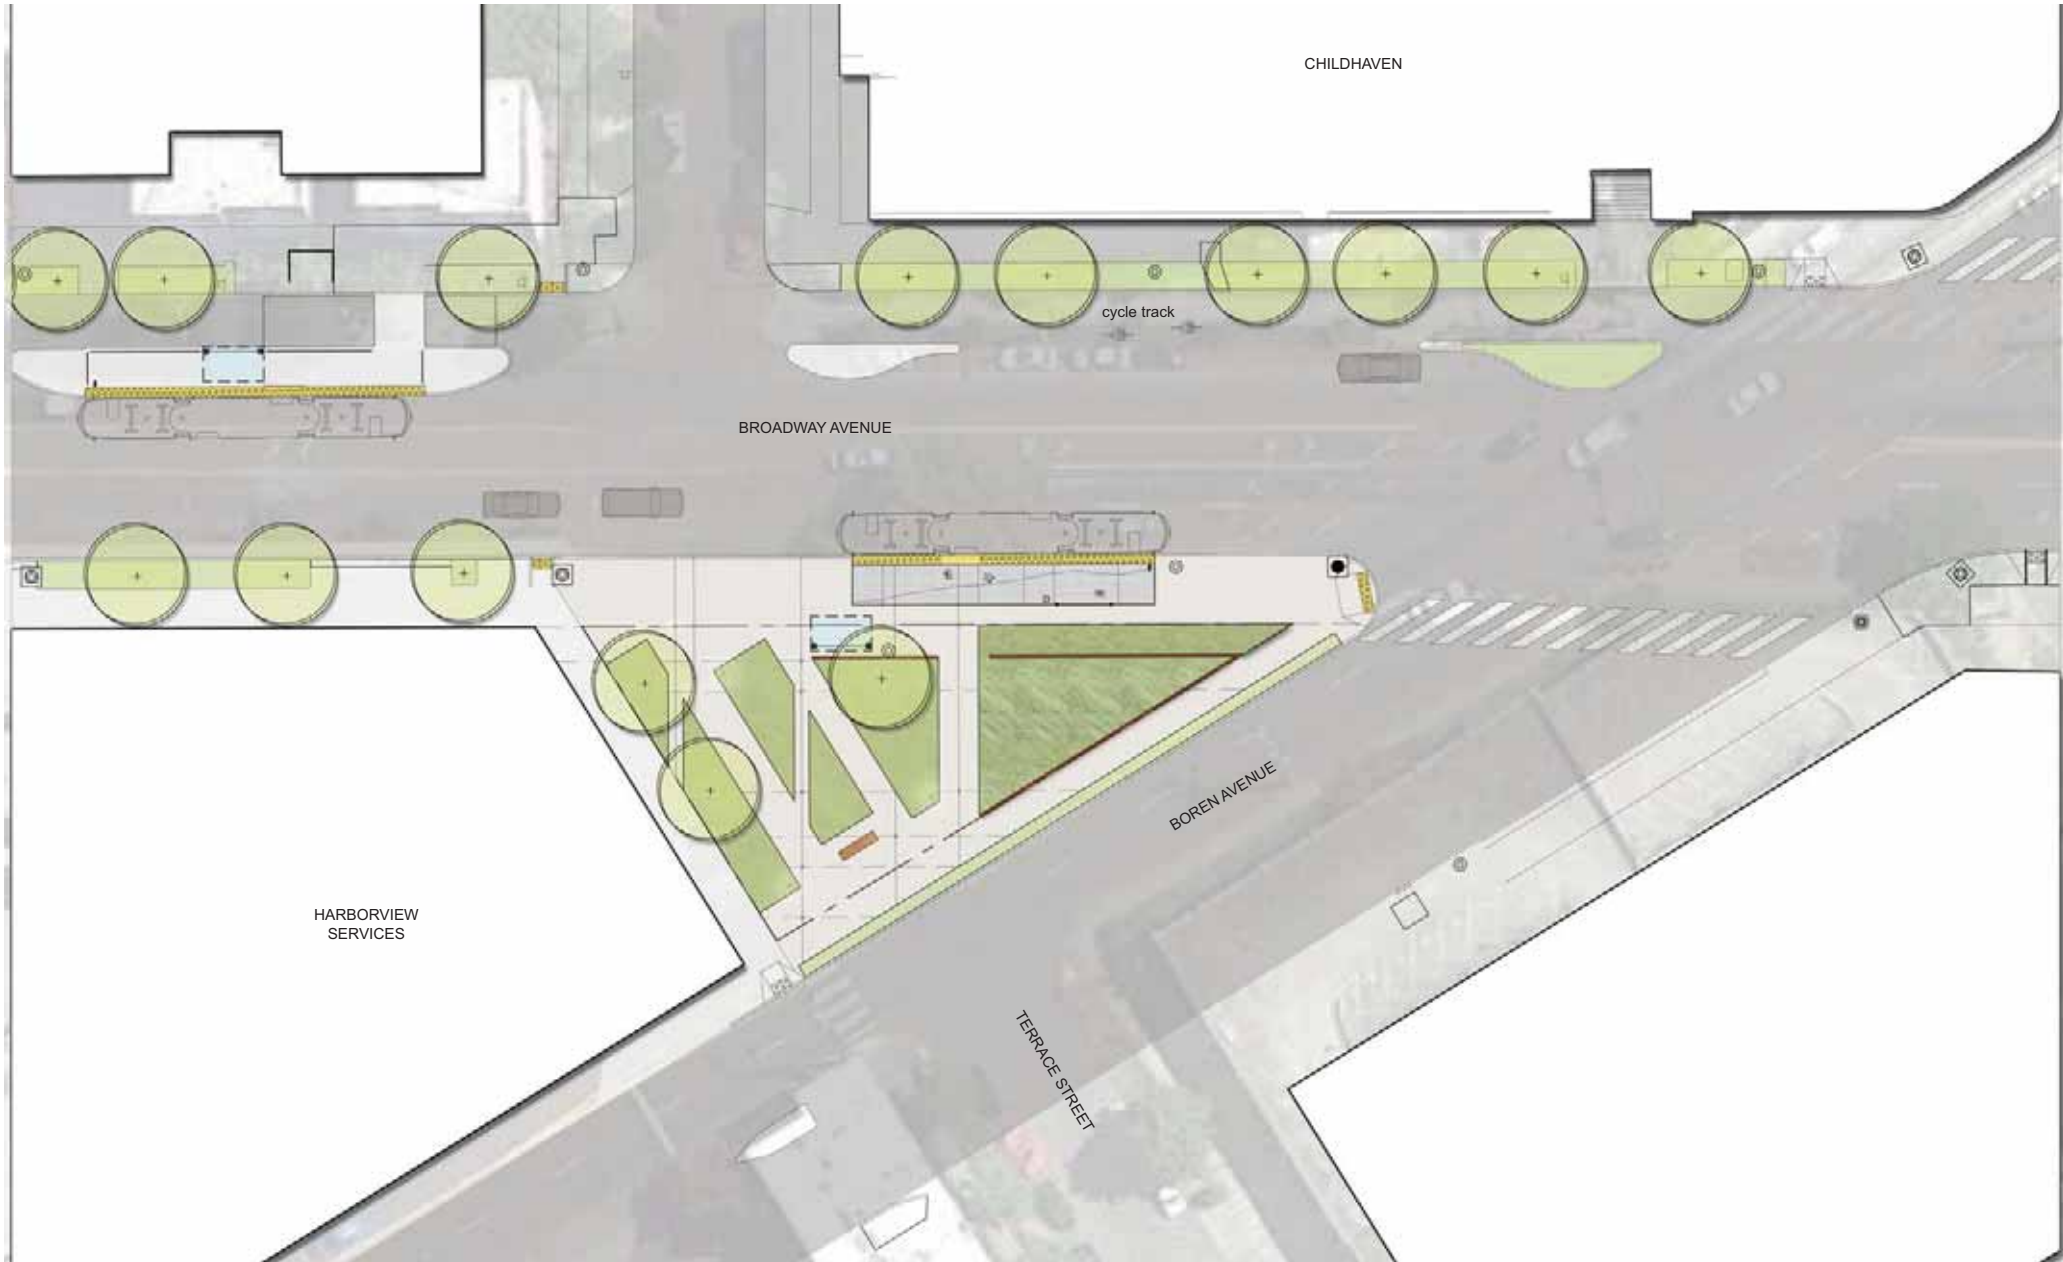

Yesler Way & Broadway

Yesler Perspective

Broadway & E. Pine

Broadway / Pine Perspective

Cycle Track Barrier Plan

-  Art Bollards
-  Curbs and Painted Barriers
-  Future Planters

Cycle Track Planters

Cycle Track Painted Barrier

Cycle Track Painted Barrier

Cycle Track Painted Barrier

Cycle Track Art Bollards

Cycle Track Art Bollards

Cycle Track Art Bollards Spacing

Cycle Track Art Bollards

Claudia Fitch | Bead Poles

Yesler Way & Broadway

S. Jackson & 5th Avenue

S. Jackson & 12th Avenue

14th & Washington

Broadway & Denny

FIRST HILL STREETCAR

ANALYSIS REVIEW

ROUTE & STATION AREA UPDATE

MODEL VIEWS

PLAZA DESIGN UPDATE

THANK YOU

Terrace Plaza Analysis

Terrace Plaza Site Plan

Terrace Plaza Design

Marion Plaza Analysis

Marion / Bolyston Plaza District

Marion / Bolyston Future Redevelopment Sites