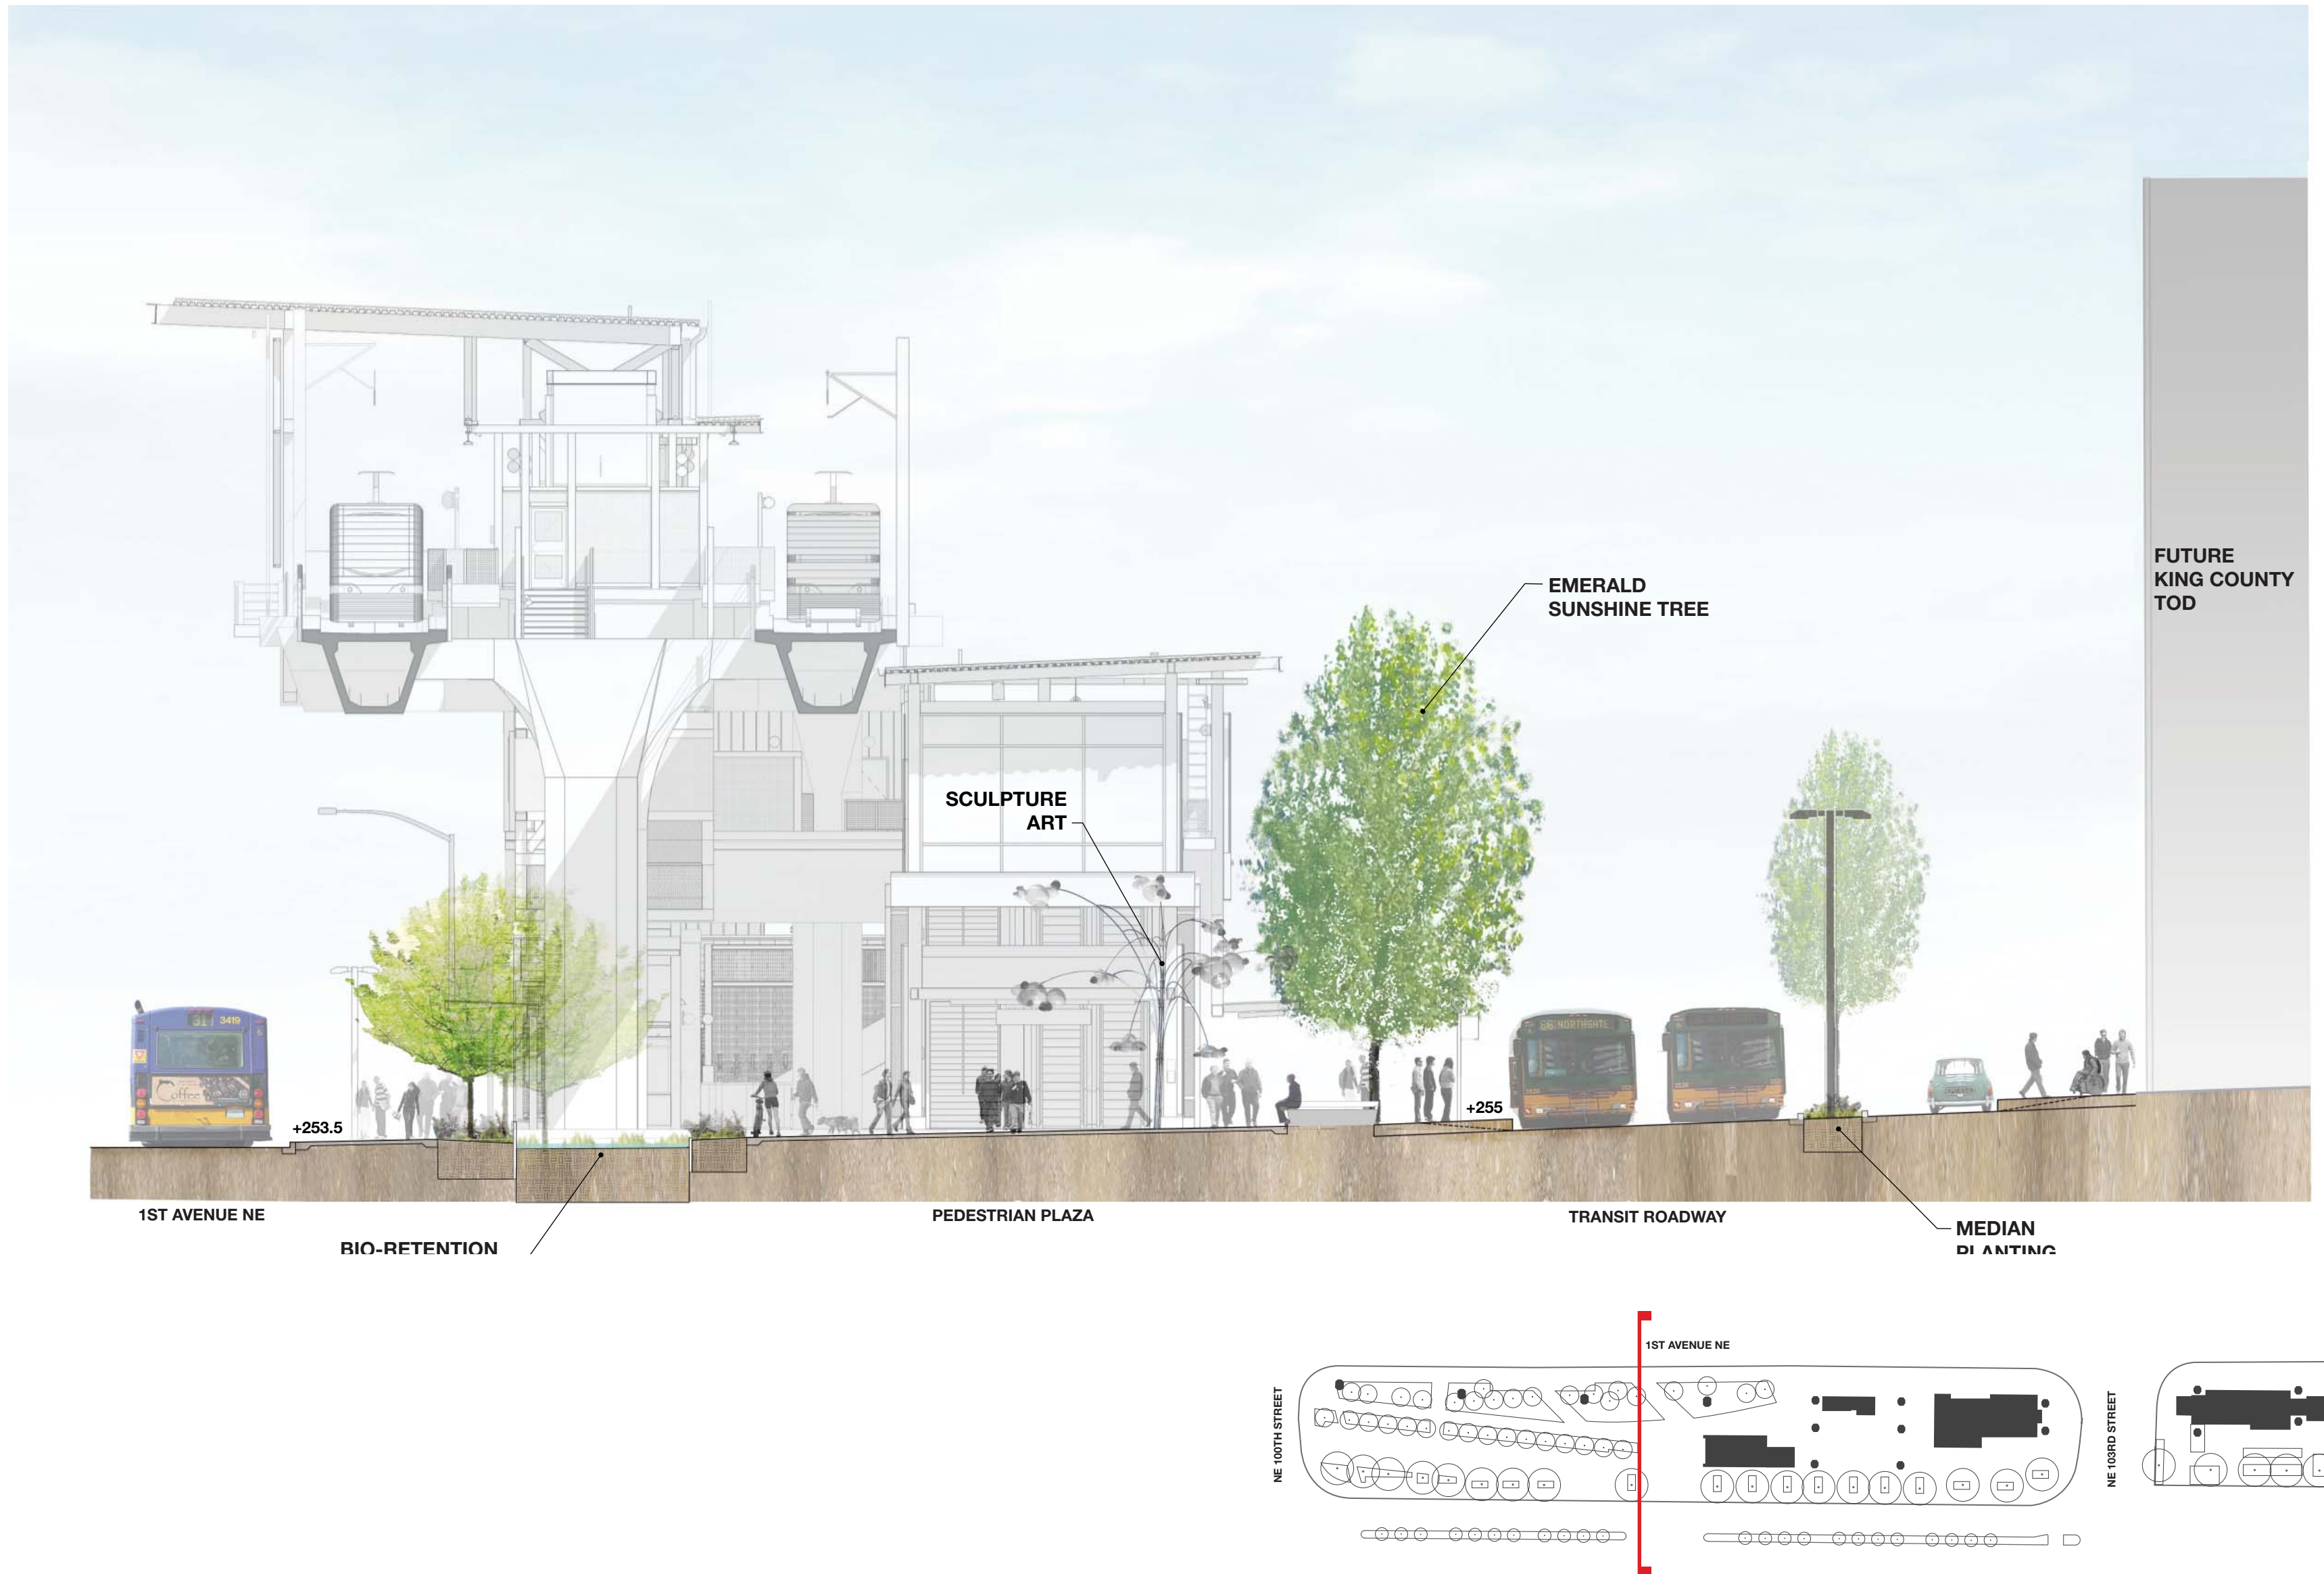

Northgate Station

Northgate Link Extension

90% Design

March 2014

Northgate Station

Alignment Plan and Community Connections

Site Section at South Plaza

Site Section at Station Plaza

Site Section at North Plaza

Plaza looking Northwest

SOUTH ENTRY SECTION

NORTH ENTRY SECTION

PLATFORM AXONOMETRIC

MEZZANINE AXONOMETRIC

Mezzanine Plan/East Elevation

Glass: Mezzanine Concept