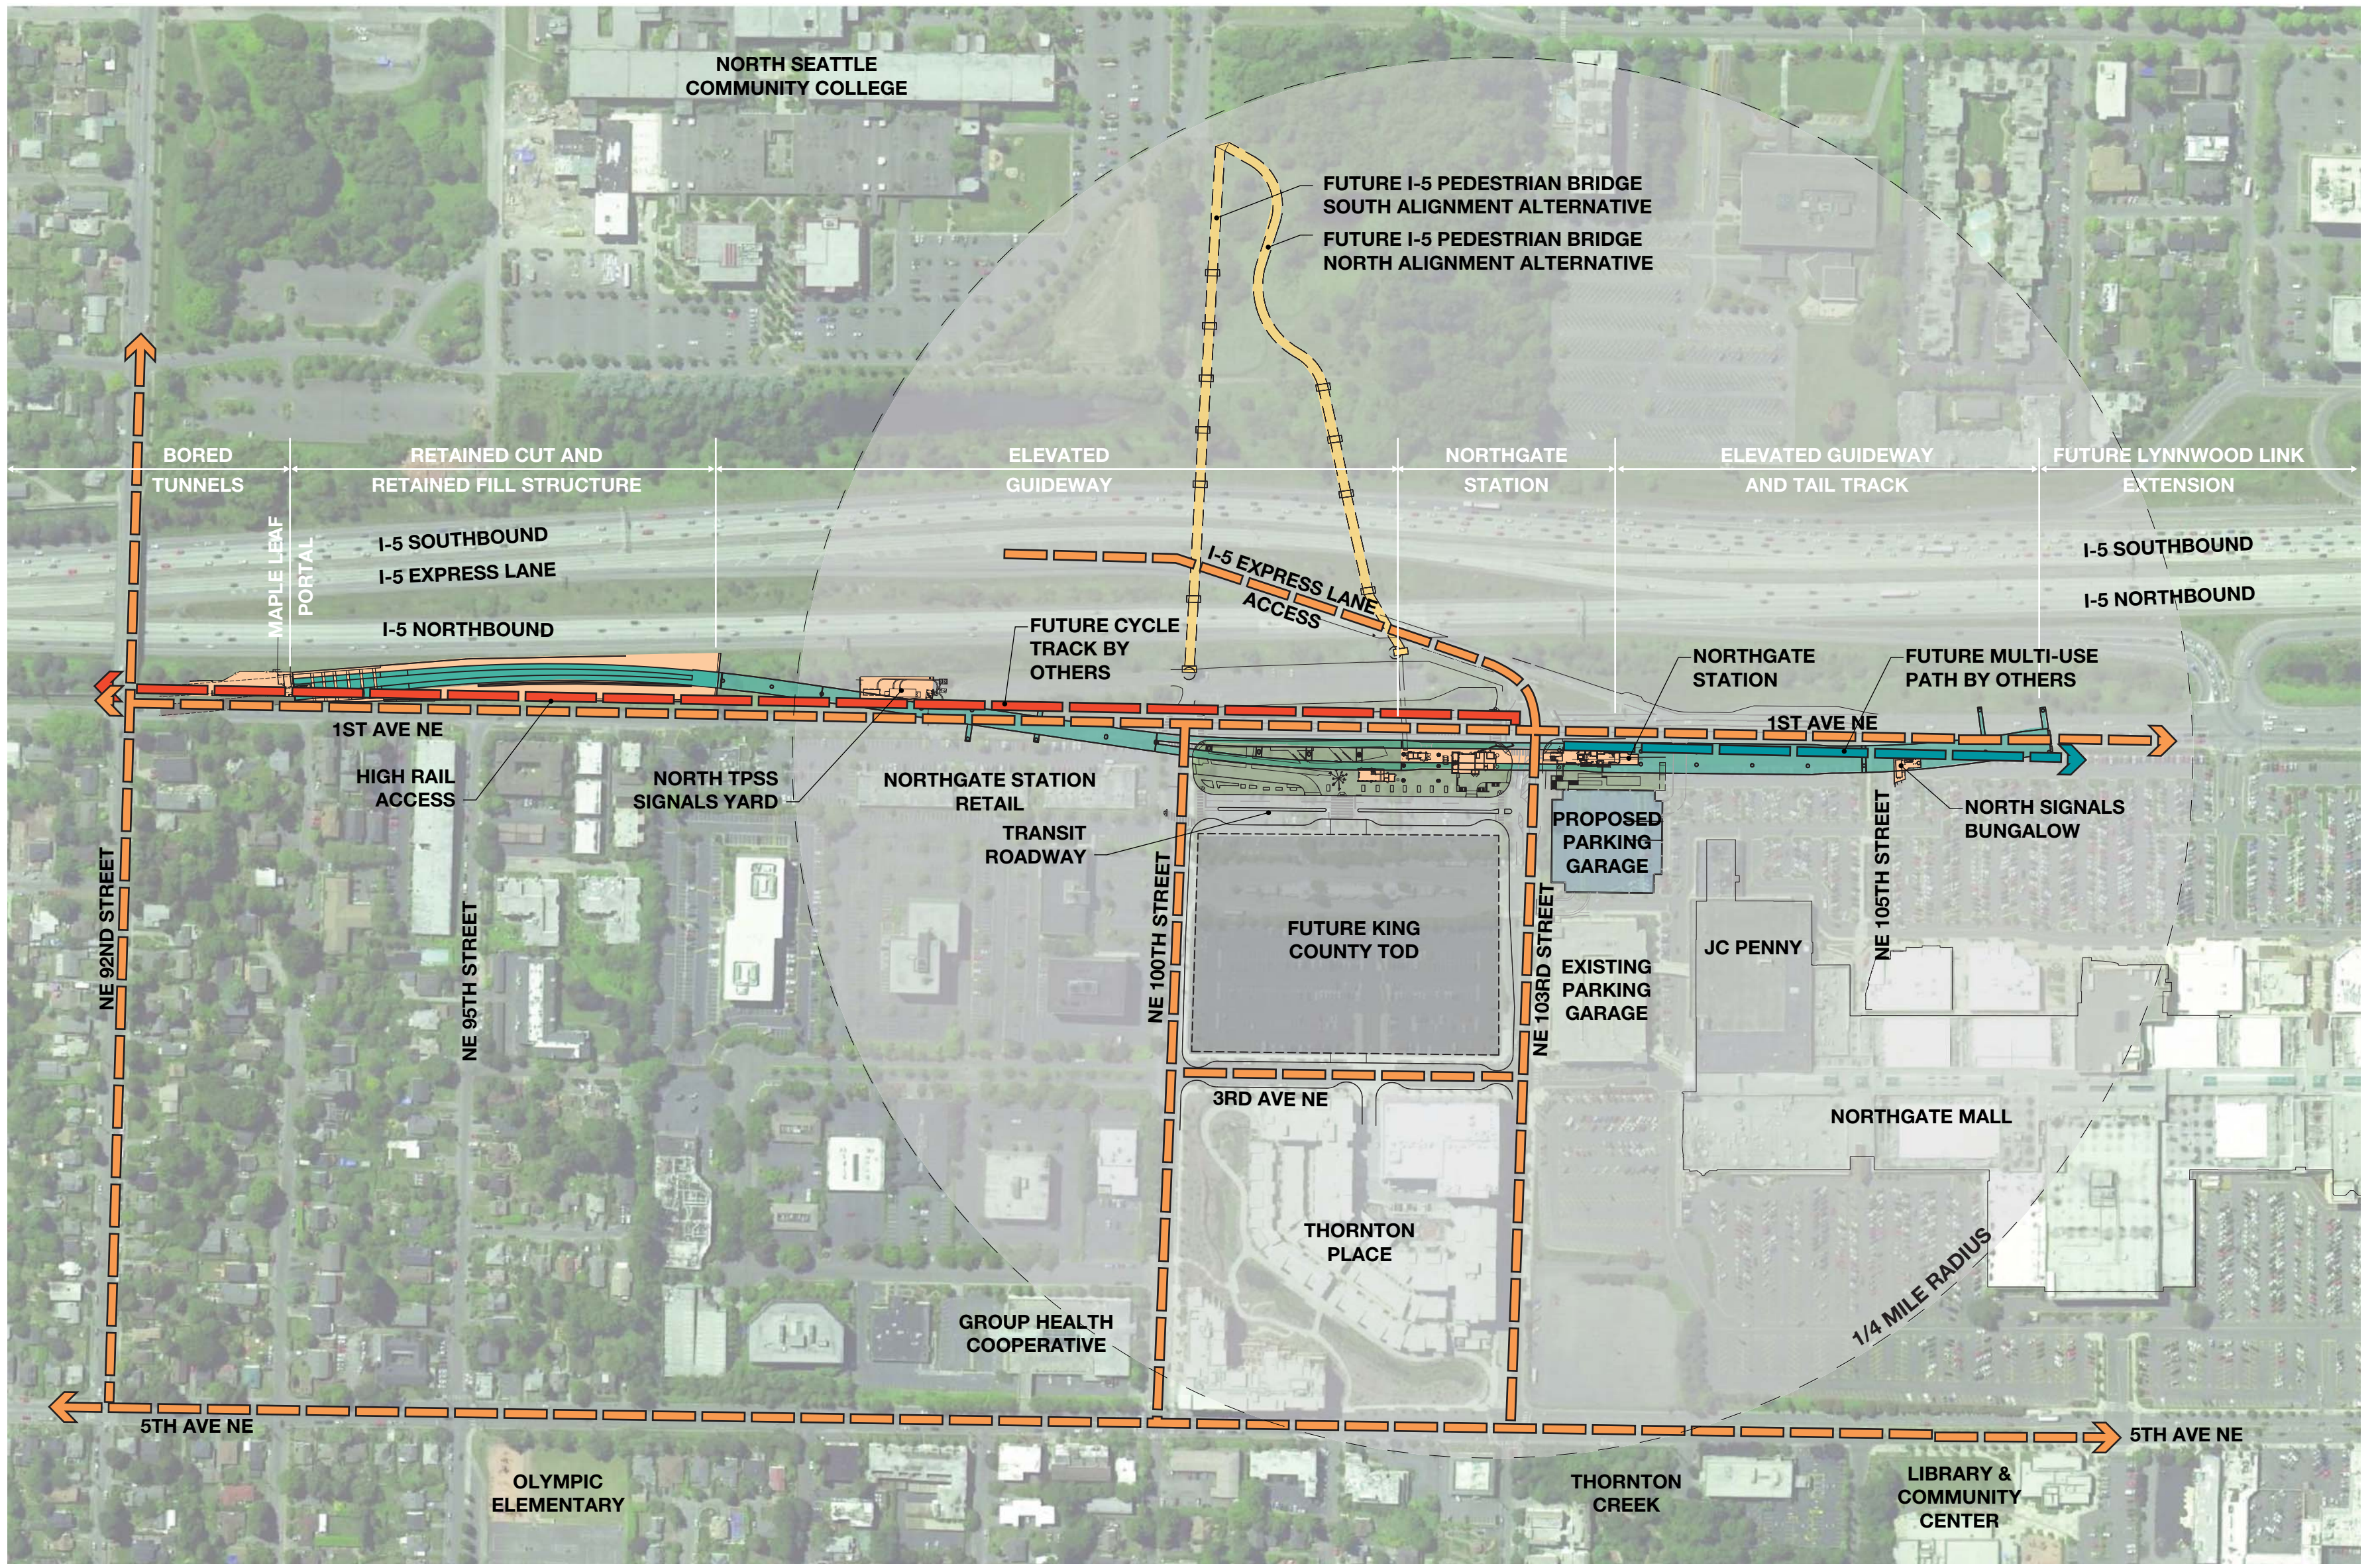

Northgate Station

Northgate Link Extension

90% Design

March 2014

Northgate Station

Alignment Plan and Community Connections

Site Section at South Plaza

Site Section at Station Plaza

Site Section at North Plaza

Plaza looking Northwest

SOUTH ENTRY SECTION

NORTH ENTRY SECTION

PLATFORM AXONOMETRIC

MEZZANINE AXONOMETRIC

Mezzanine Plan/East Elevation

Glass: Mezzanine Concept