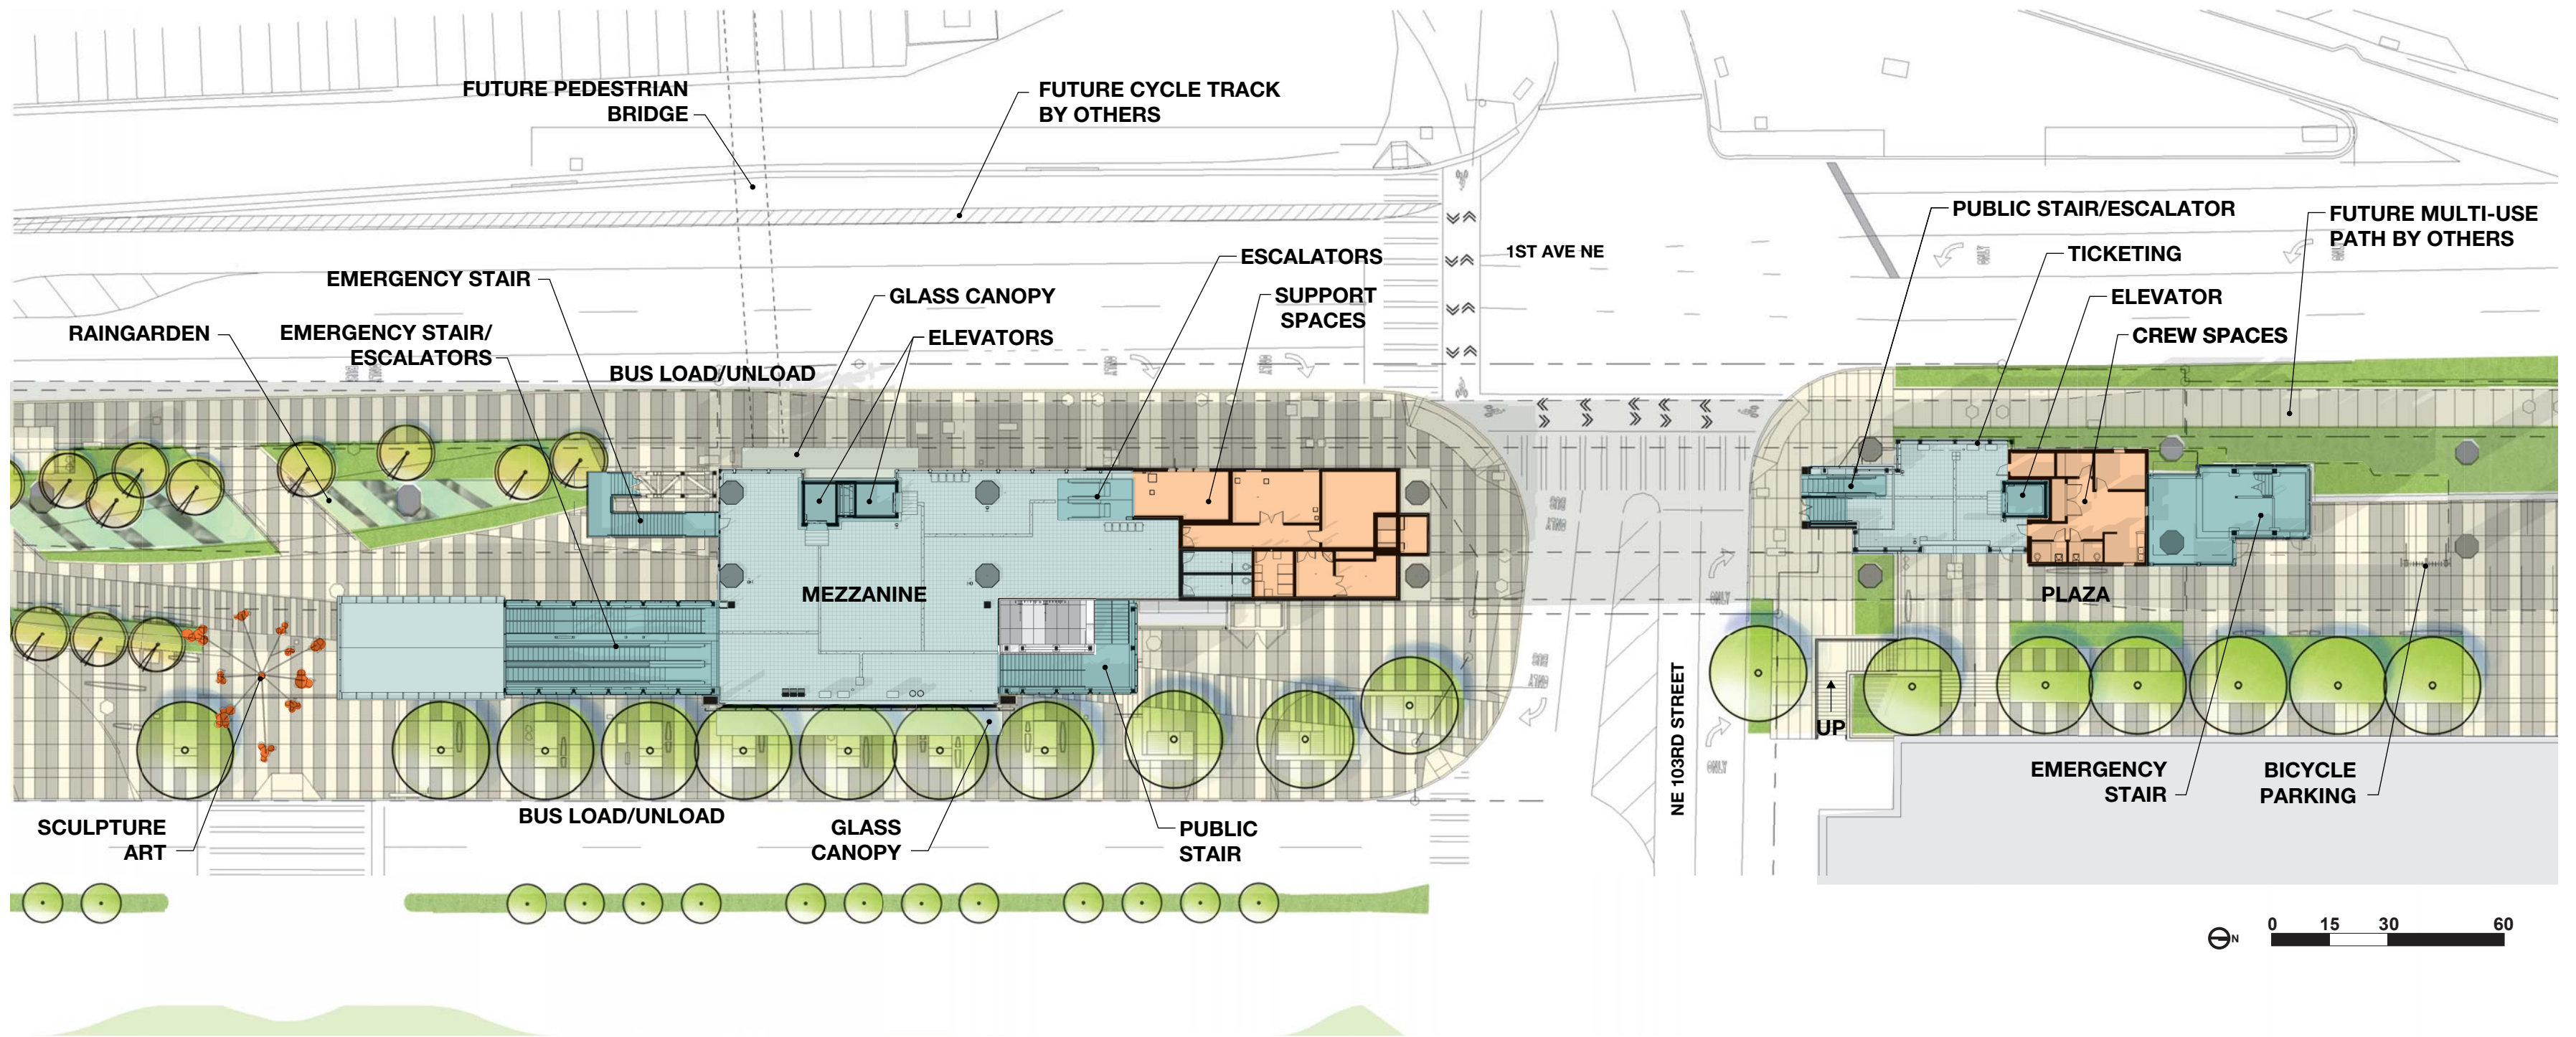

Northgate Station

Northgate Link Extension

90% Design

March 2014

Northgate Station

Alignment Plan and Community Connections

Site Section at South Plaza

Site Section at Station Plaza

Site Section at North Plaza

Plaza looking Northwest

SOUTH ENTRY SECTION

NORTH ENTRY SECTION

PLATFORM AXONOMETRIC

MEZZANINE AXONOMETRIC

Mezzanine Plan/East Elevation

Glass: Mezzanine Concept