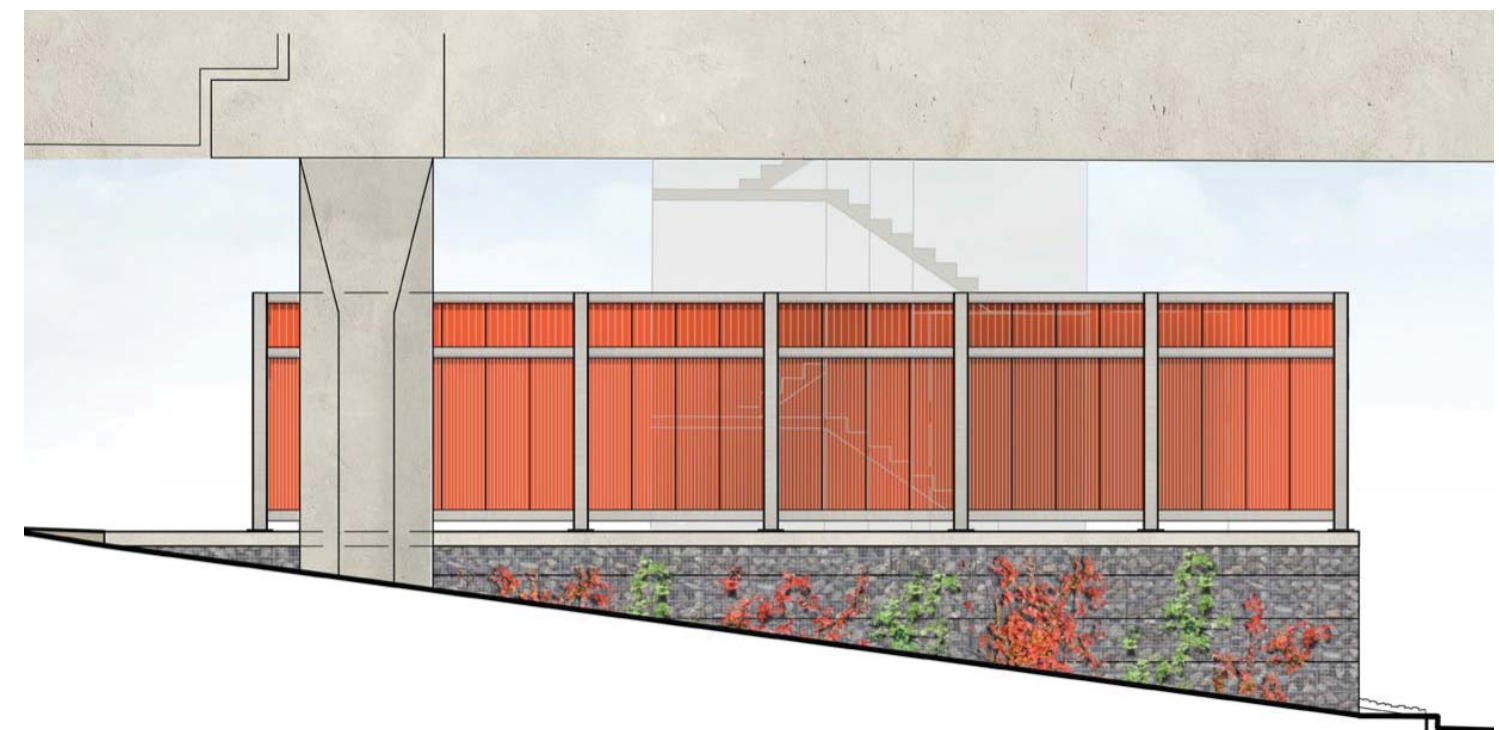

Northgate Station

Northgate Link Extension

90% Design

March 2014

Northgate Station

Alignment Plan and Community Connections

Site Section at South Plaza

Site Section at Station Plaza

Site Section at North Plaza

Plaza looking Northwest

SOUTH ENTRY SECTION

NORTH ENTRY SECTION

PLATFORM AXONOMETRIC

MEZZANINE AXONOMETRIC

Mezzanine Plan/East Elevation

Glass: Mezzanine Concept