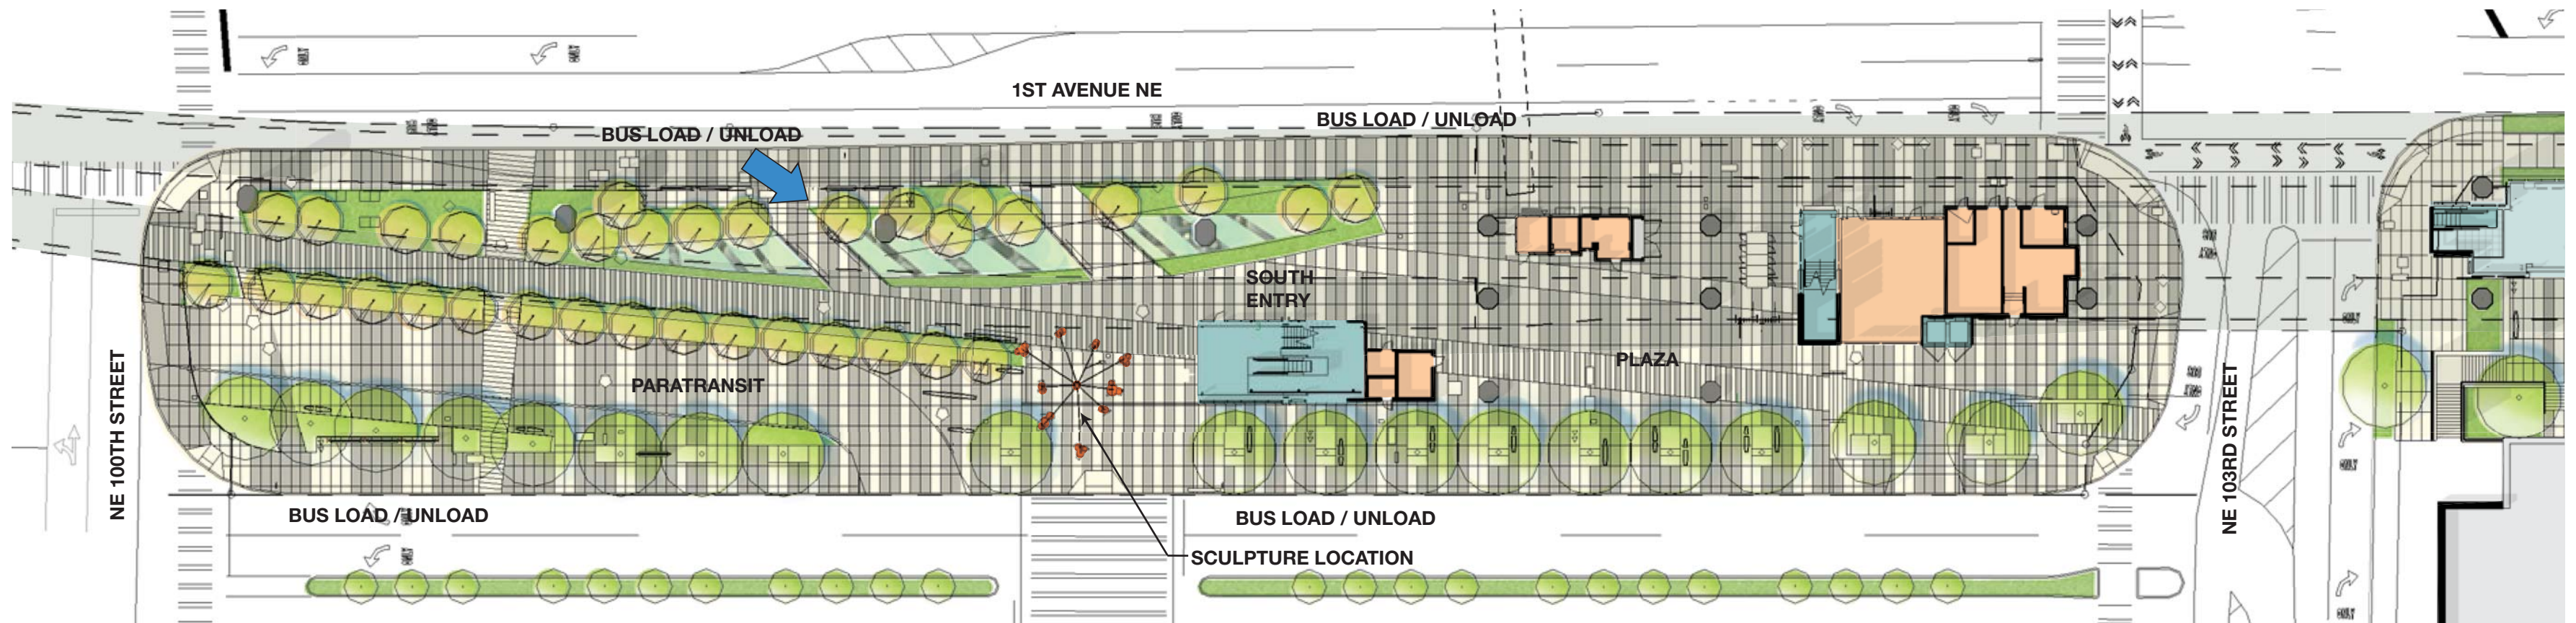

Northgate Station

Northgate Link Extension

90% Design

March 2014

Northgate Station

Alignment Plan and Community Connections

Site Section at South Plaza

Site Section at Station Plaza

Site Section at North Plaza

Plaza looking Northwest

SOUTH ENTRY SECTION

NORTH ENTRY SECTION

PLATFORM AXONOMETRIC

MEZZANINE AXONOMETRIC

Mezzanine Plan/East Elevation

Glass: Mezzanine Concept