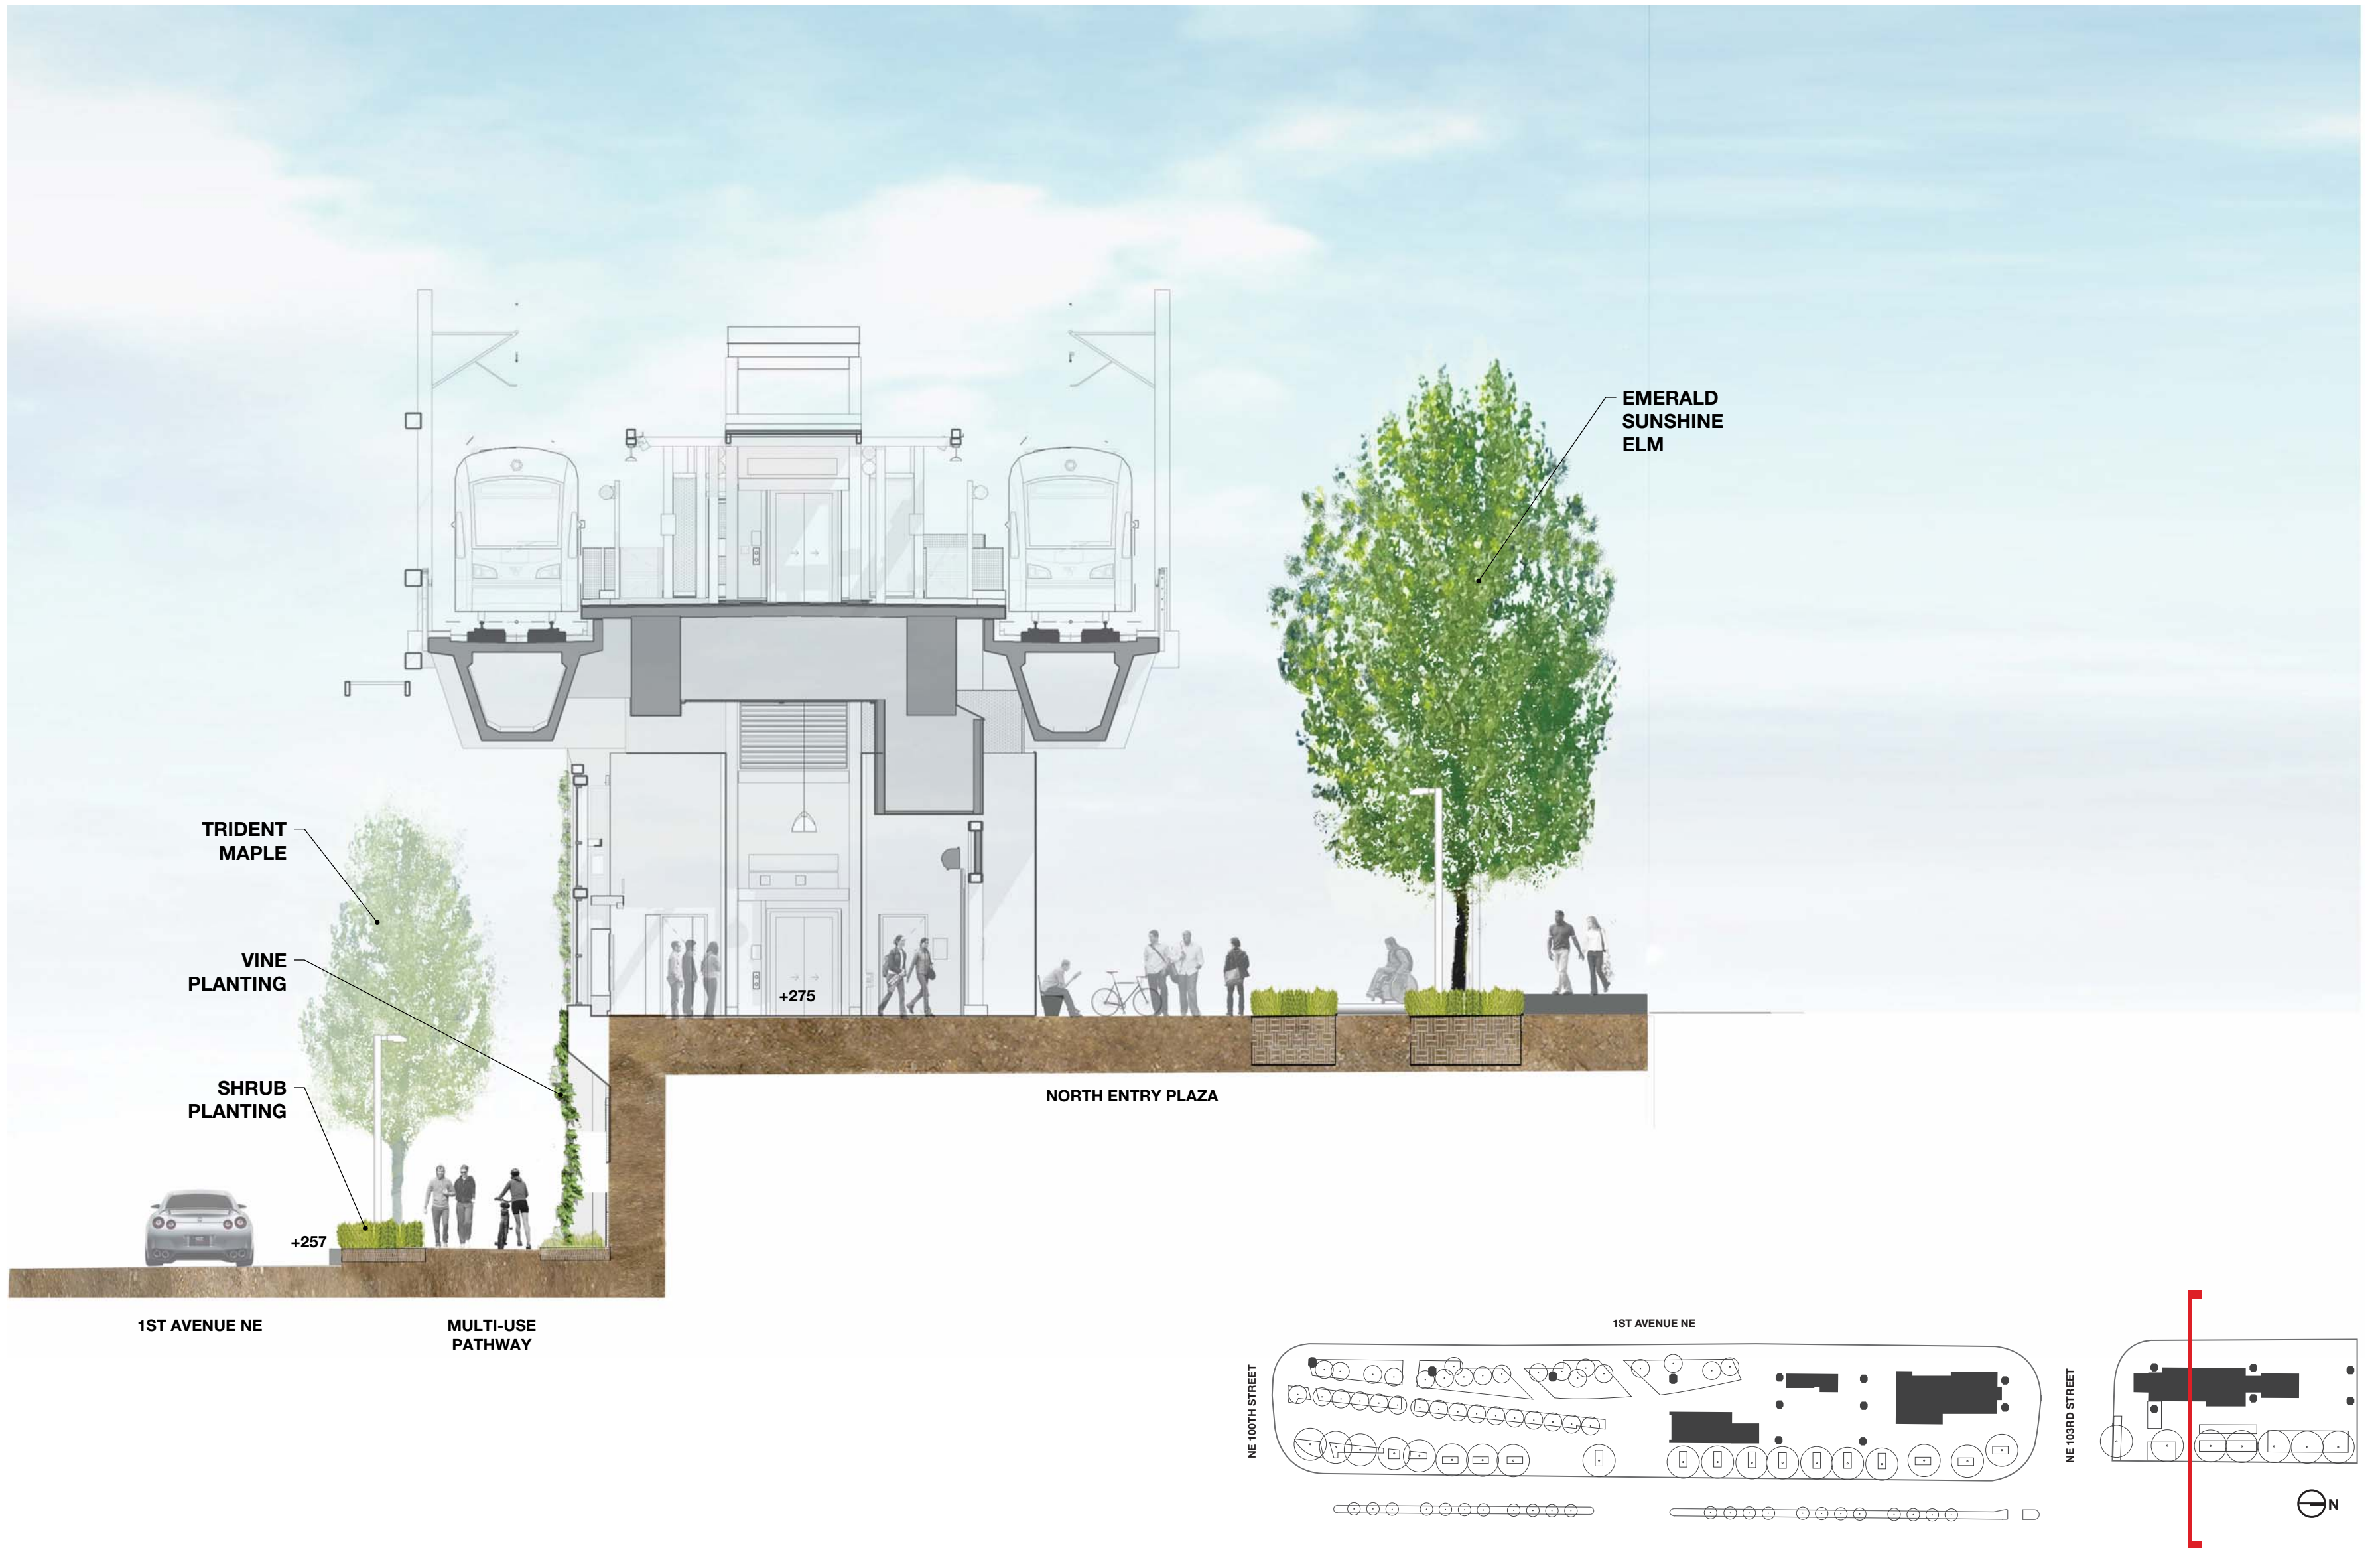

Northgate Station

Northgate Link Extension

90% Design

March 2014

Northgate Station

Alignment Plan and Community Connections

Site Section at South Plaza

Site Section at Station Plaza

Site Section at North Plaza

Plaza looking Northwest

SOUTH ENTRY SECTION

NORTH ENTRY SECTION

PLATFORM AXONOMETRIC

MEZZANINE AXONOMETRIC

Mezzanine Plan/East Elevation

Glass: Mezzanine Concept