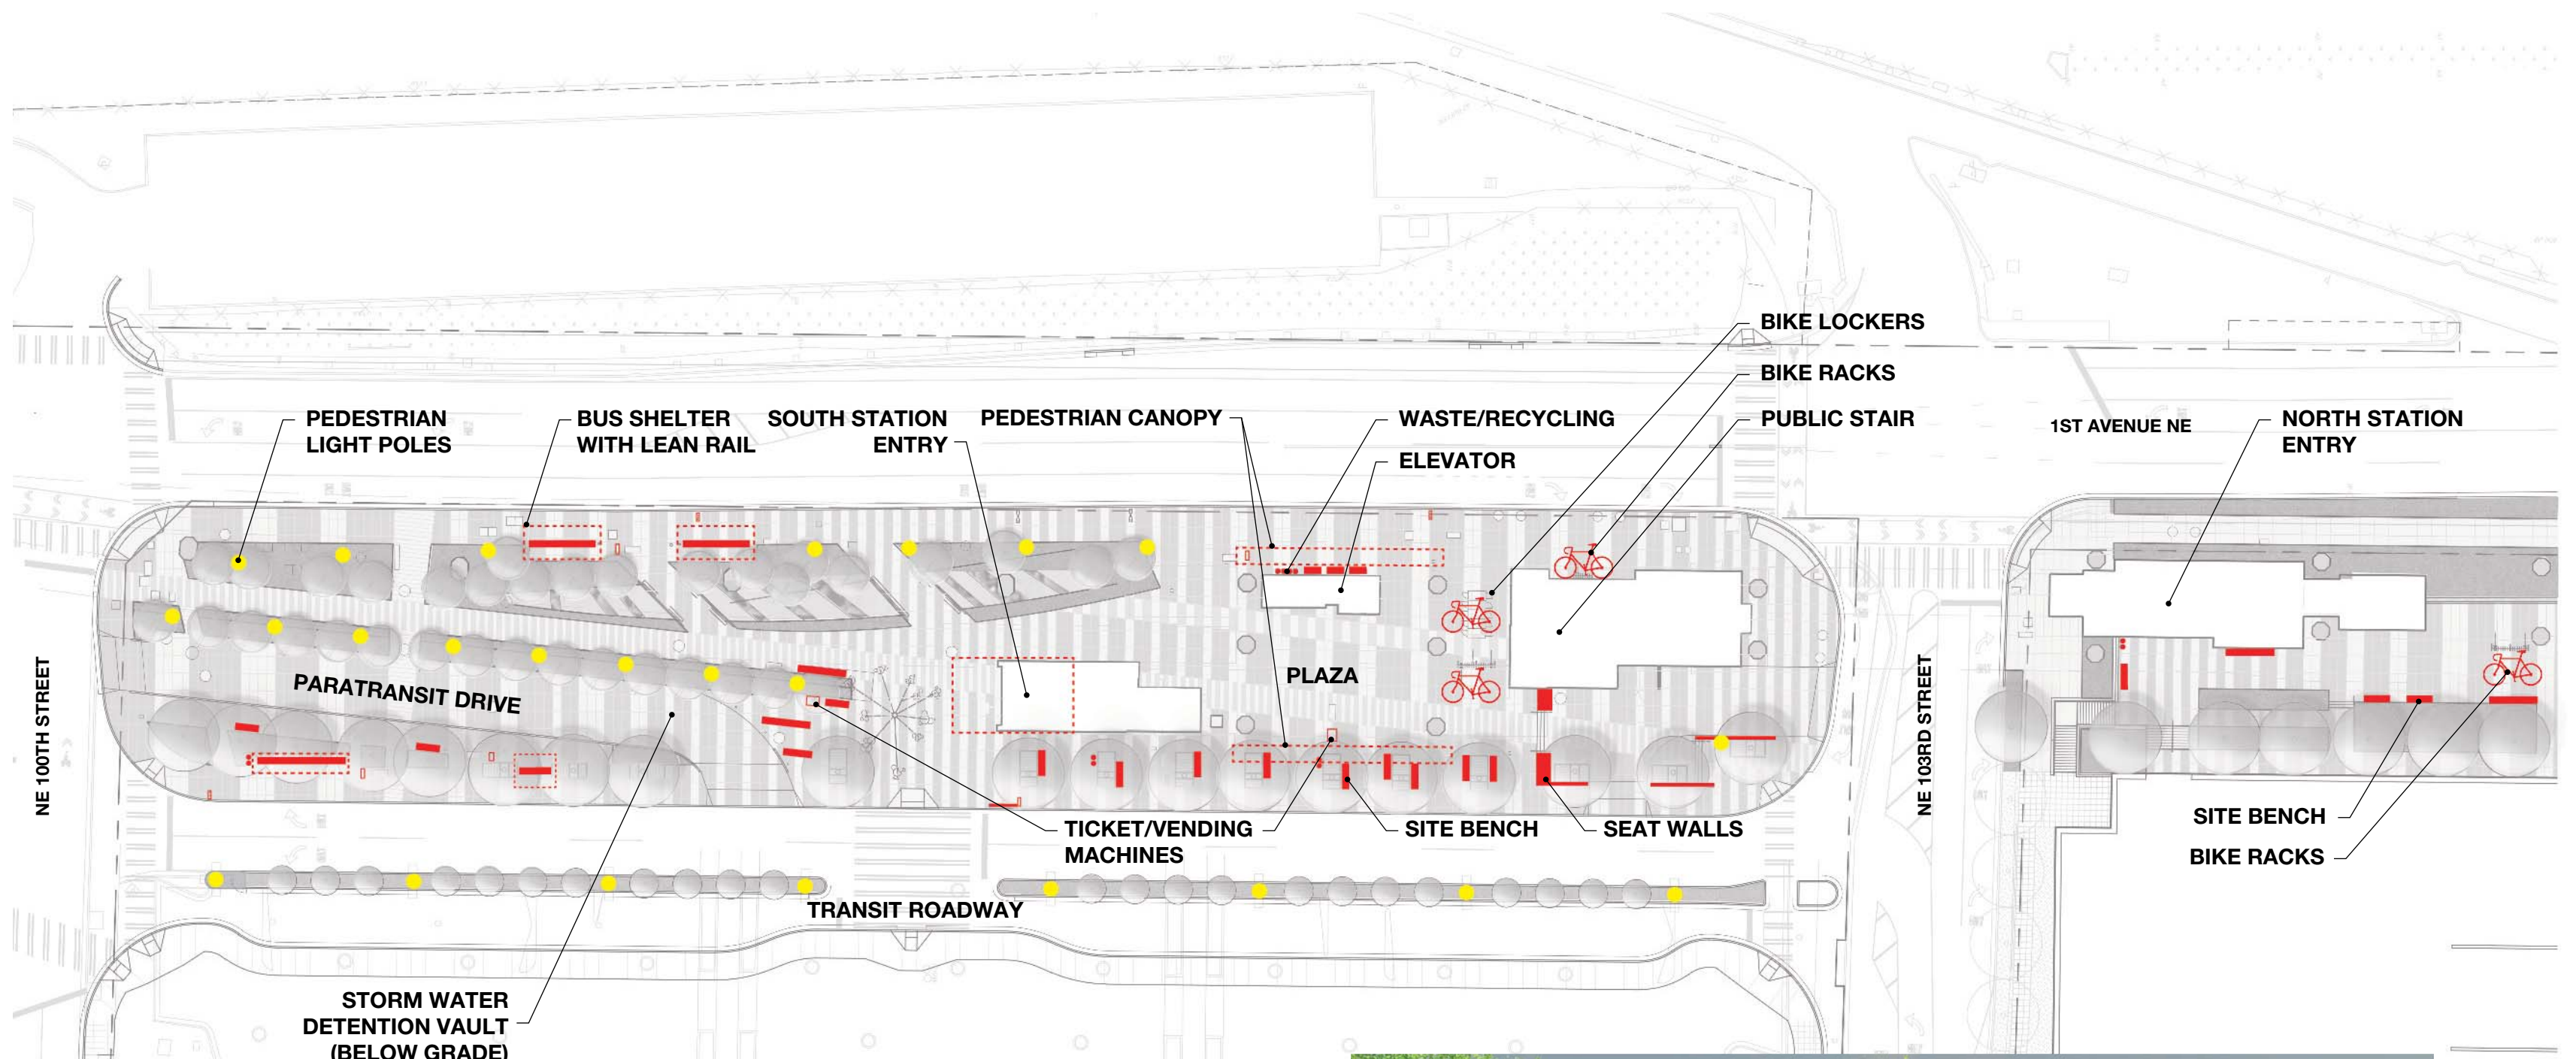

Northgate Station

Northgate Link Extension

90% Design

March 2014

Northgate Station

Alignment Plan and Community Connections

Site Section at South Plaza

Site Section at Station Plaza

Site Section at North Plaza

Plaza looking Northwest

SOUTH ENTRY SECTION

NORTH ENTRY SECTION

PLATFORM AXONOMETRIC

MEZZANINE AXONOMETRIC

Mezzanine Plan/East Elevation

Glass: Mezzanine Concept