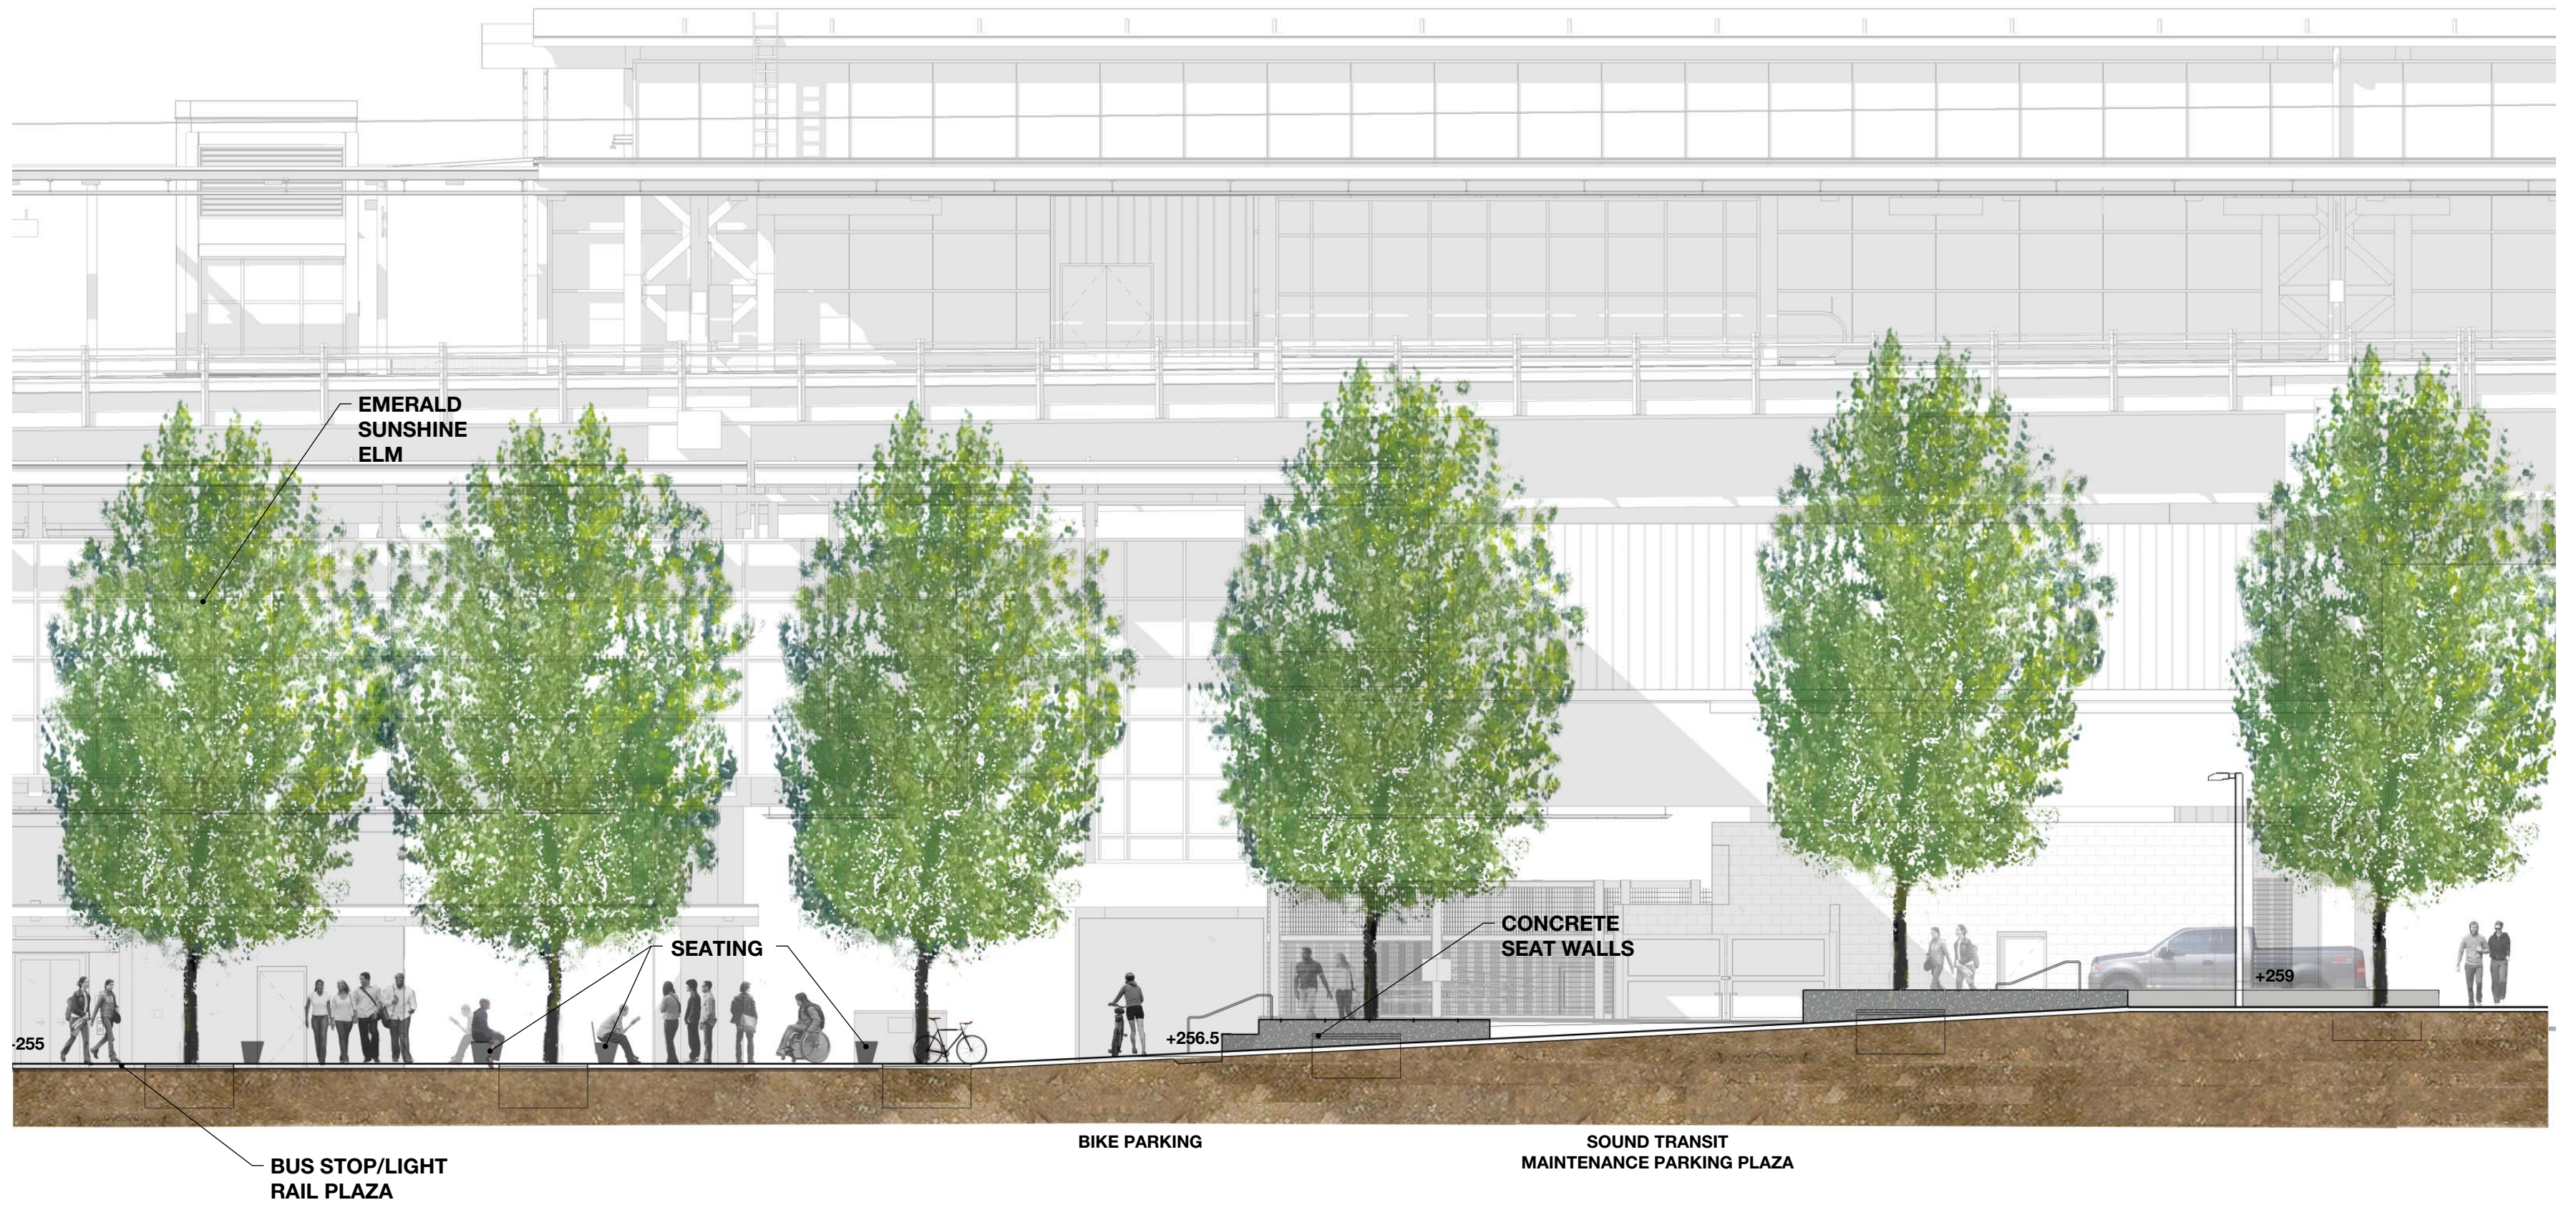

Northgate Station

Northgate Link Extension

90% Design

March 2014

Northgate Station

Alignment Plan and Community Connections

Site Section at South Plaza

Site Section at Station Plaza

Site Section at North Plaza

Plaza looking Northwest

SOUTH ENTRY SECTION

NORTH ENTRY SECTION

PLATFORM AXONOMETRIC

MEZZANINE AXONOMETRIC

Mezzanine Plan/East Elevation

Glass: Mezzanine Concept