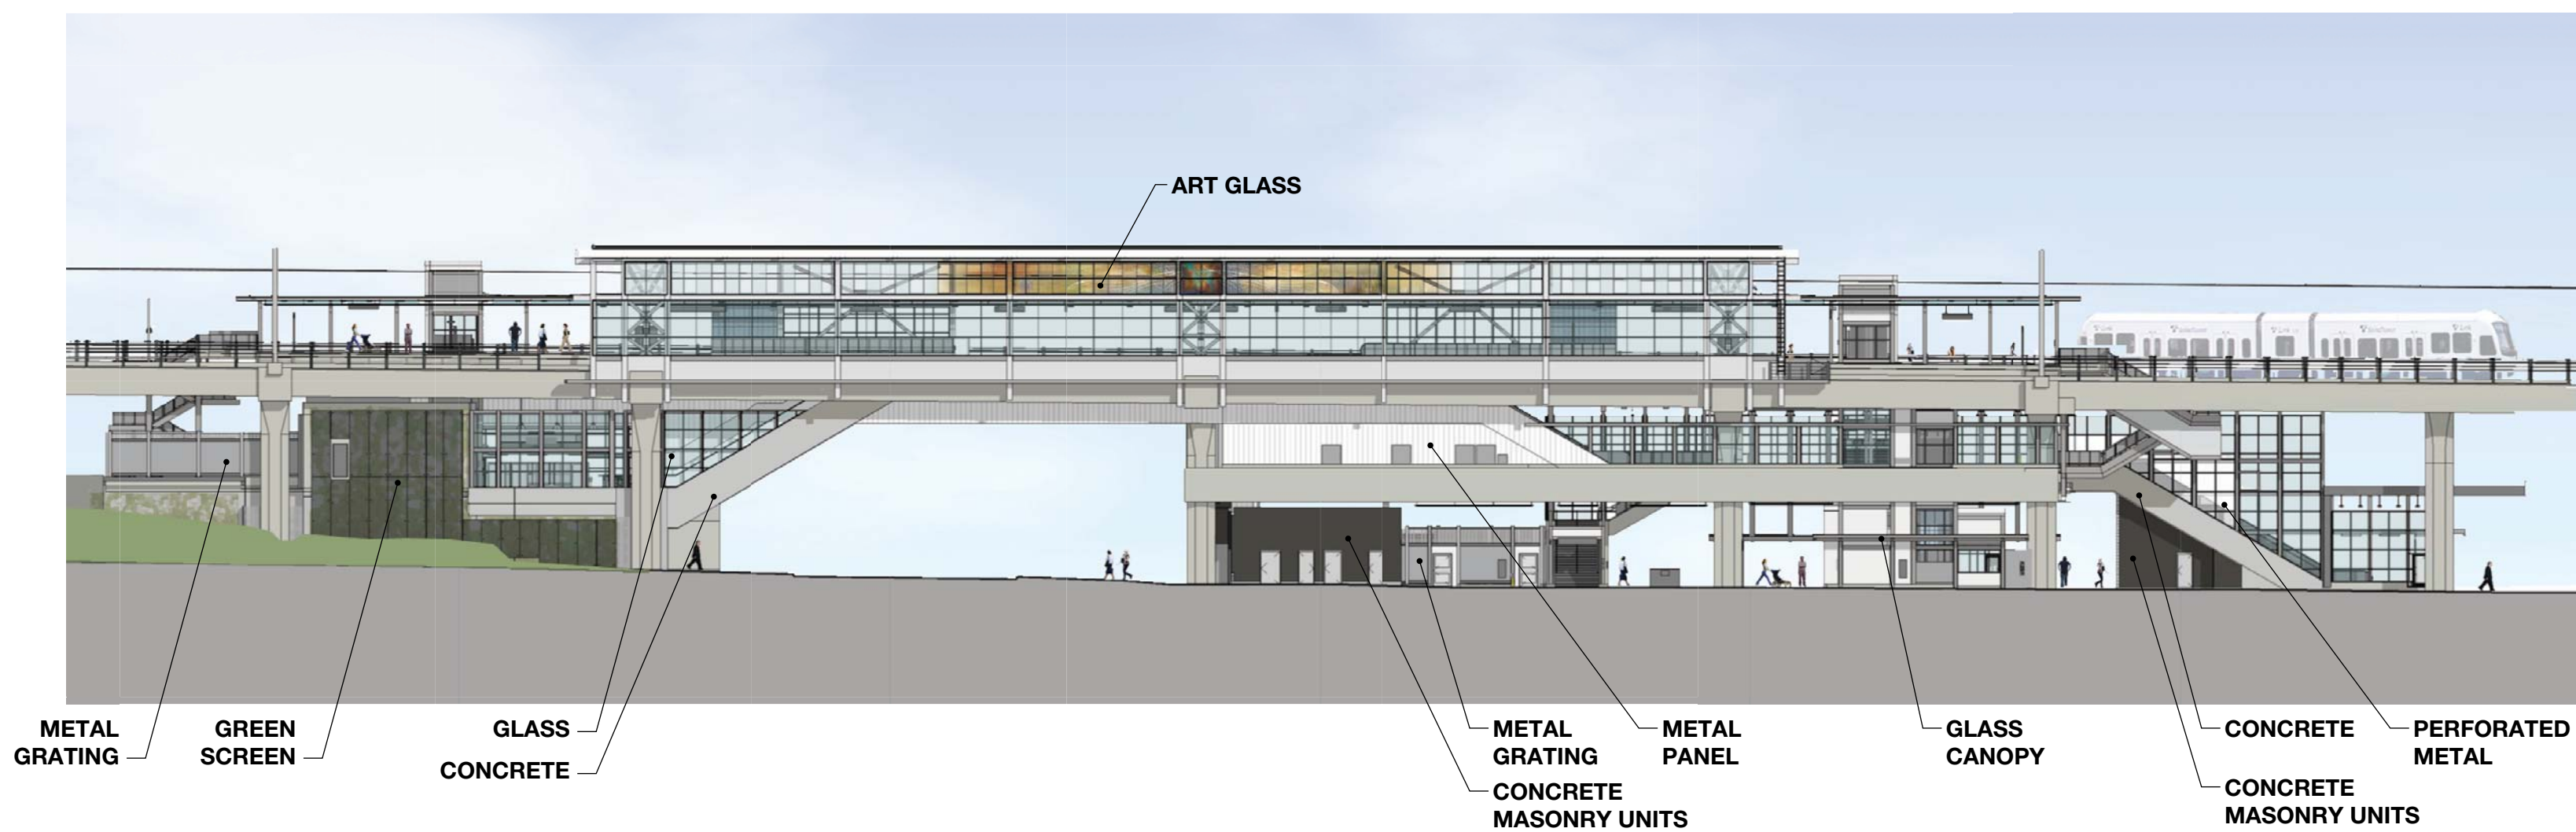

Northgate Station

Northgate Link Extension

90% Design

March 2014

Northgate Station

Alignment Plan and Community Connections

Site Section at South Plaza

Site Section at Station Plaza

Site Section at North Plaza

Plaza looking Northwest

SOUTH ENTRY SECTION

NORTH ENTRY SECTION

PLATFORM AXONOMETRIC

MEZZANINE AXONOMETRIC

Mezzanine Plan/East Elevation

Glass: Mezzanine Concept