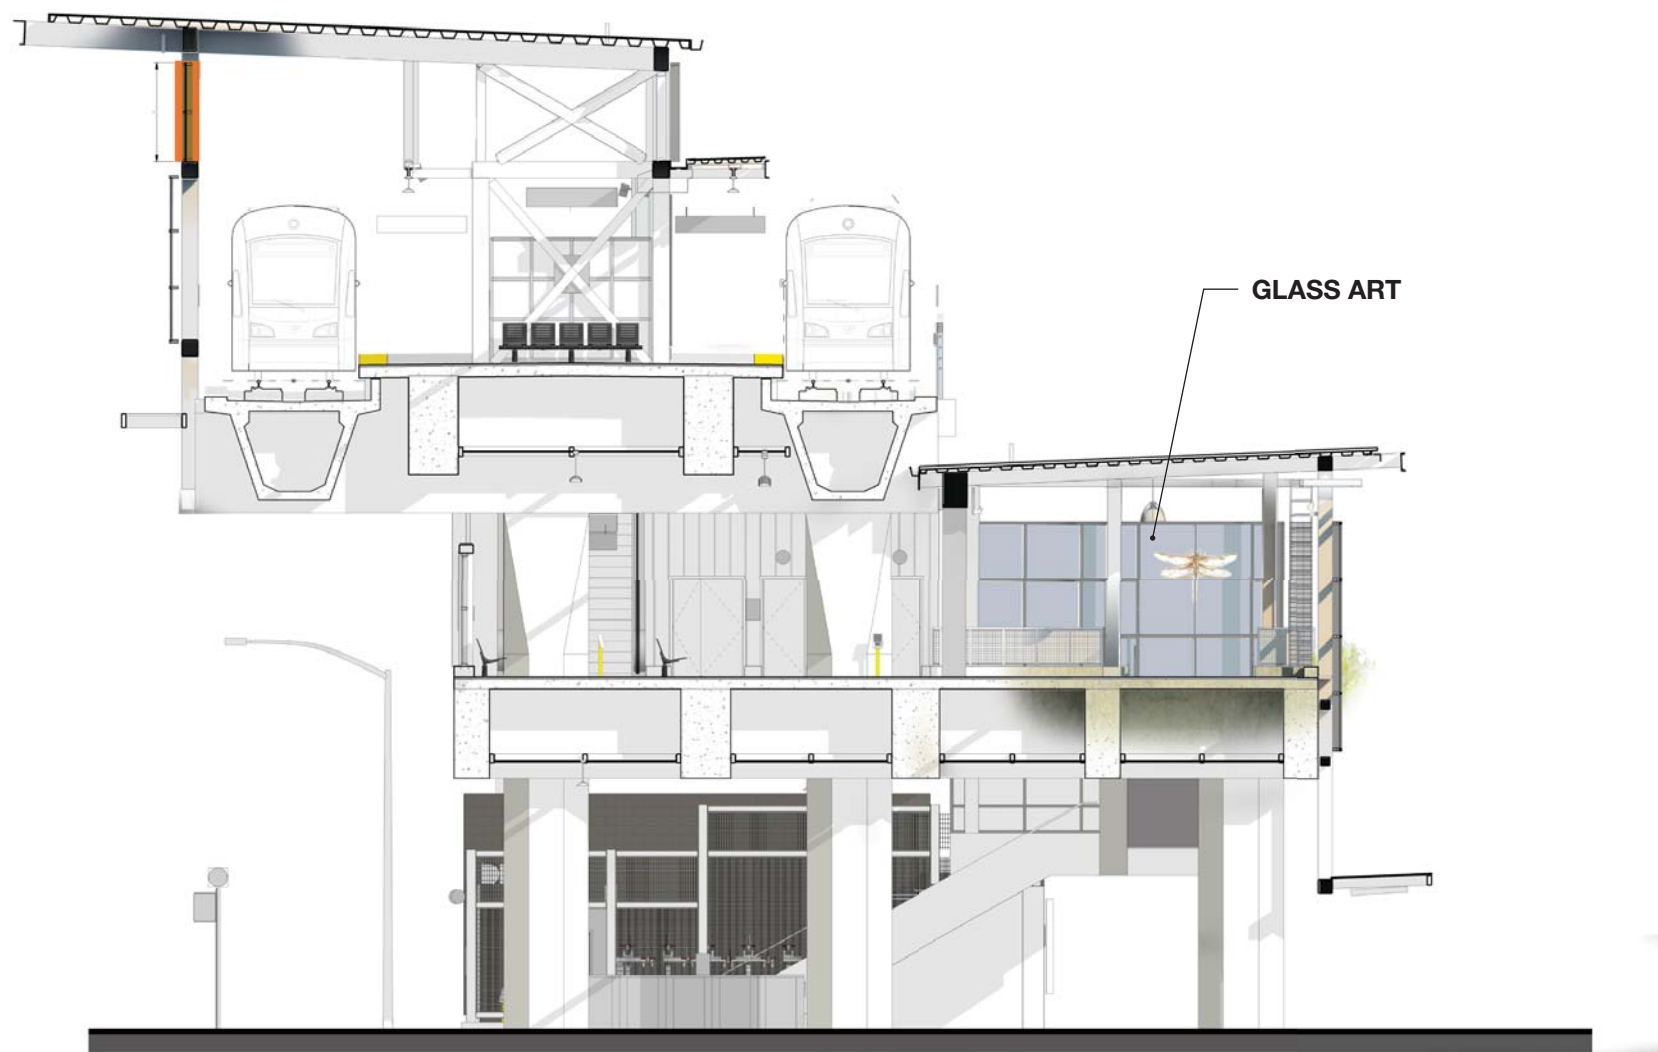

Northgate Station

Northgate Link Extension

90% Design

March 2014

Northgate Station

Alignment Plan and Community Connections

Site Section at South Plaza

Site Section at Station Plaza

Site Section at North Plaza

Plaza looking Northwest

SOUTH ENTRY SECTION

NORTH ENTRY SECTION

PLATFORM AXONOMETRIC

MEZZANINE AXONOMETRIC

Mezzanine Plan/East Elevation

Glass: Mezzanine Concept