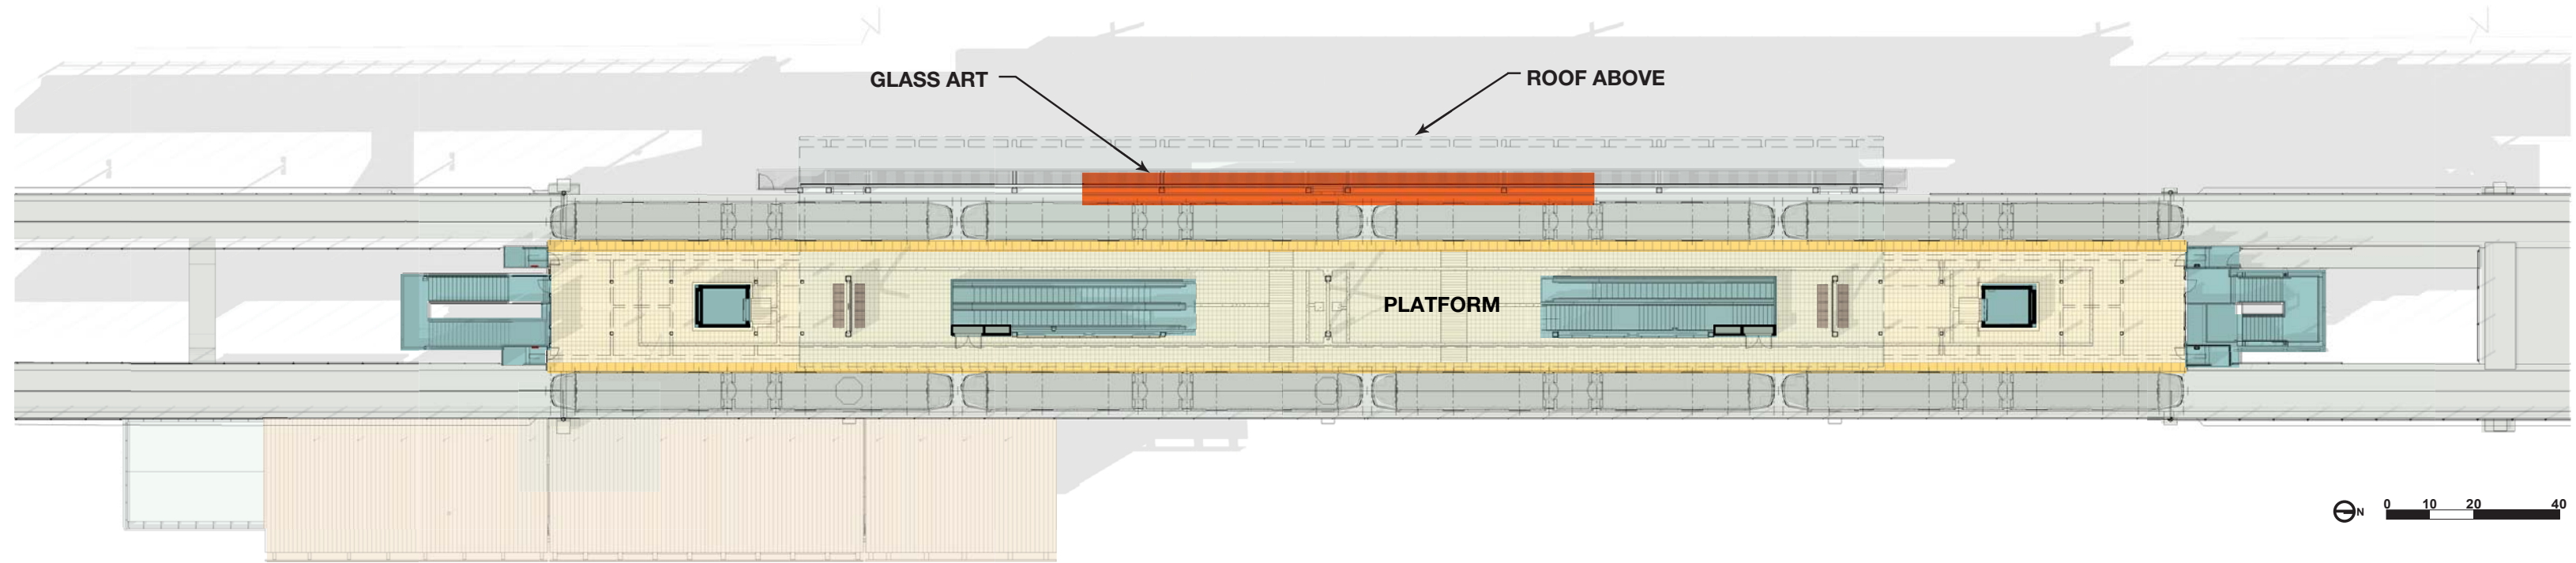

Northgate Station

Northgate Link Extension

90% Design

March 2014

Northgate Station

Alignment Plan and Community Connections

Site Section at South Plaza

Site Section at Station Plaza

Site Section at North Plaza

Plaza looking Northwest

SOUTH ENTRY SECTION

NORTH ENTRY SECTION

PLATFORM AXONOMETRIC

MEZZANINE AXONOMETRIC

Mezzanine Plan/East Elevation

Glass: Mezzanine Concept