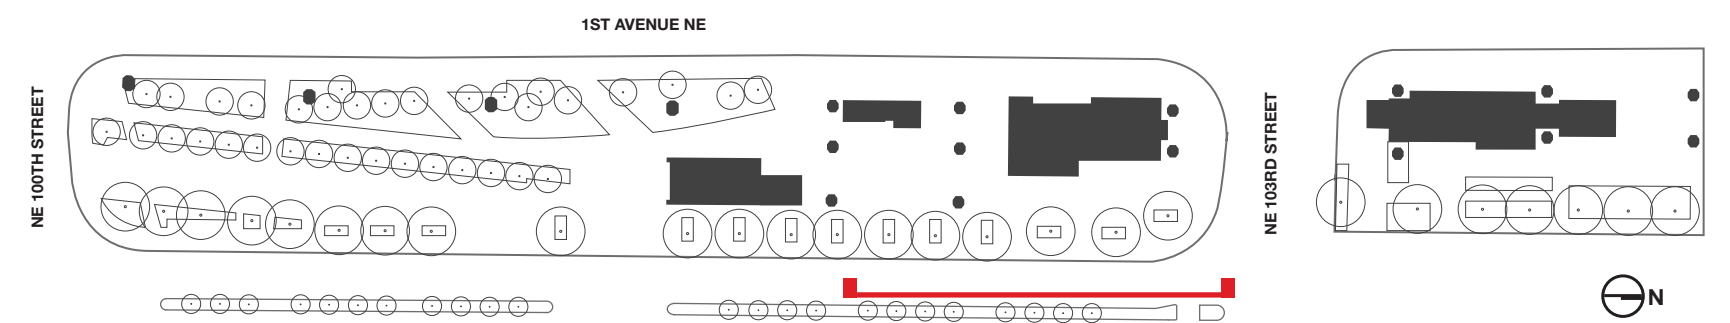

Northgate Station

Northgate Link Extension

90% Design

March 2014

Northgate Station

Alignment Plan and Community Connections

Site Section at South Plaza

Site Section at Station Plaza

Site Section at North Plaza

Plaza looking Northwest

SOUTH ENTRY SECTION

NORTH ENTRY SECTION

PLATFORM AXONOMETRIC

MEZZANINE AXONOMETRIC

Mezzanine Plan/East Elevation

Glass: Mezzanine Concept