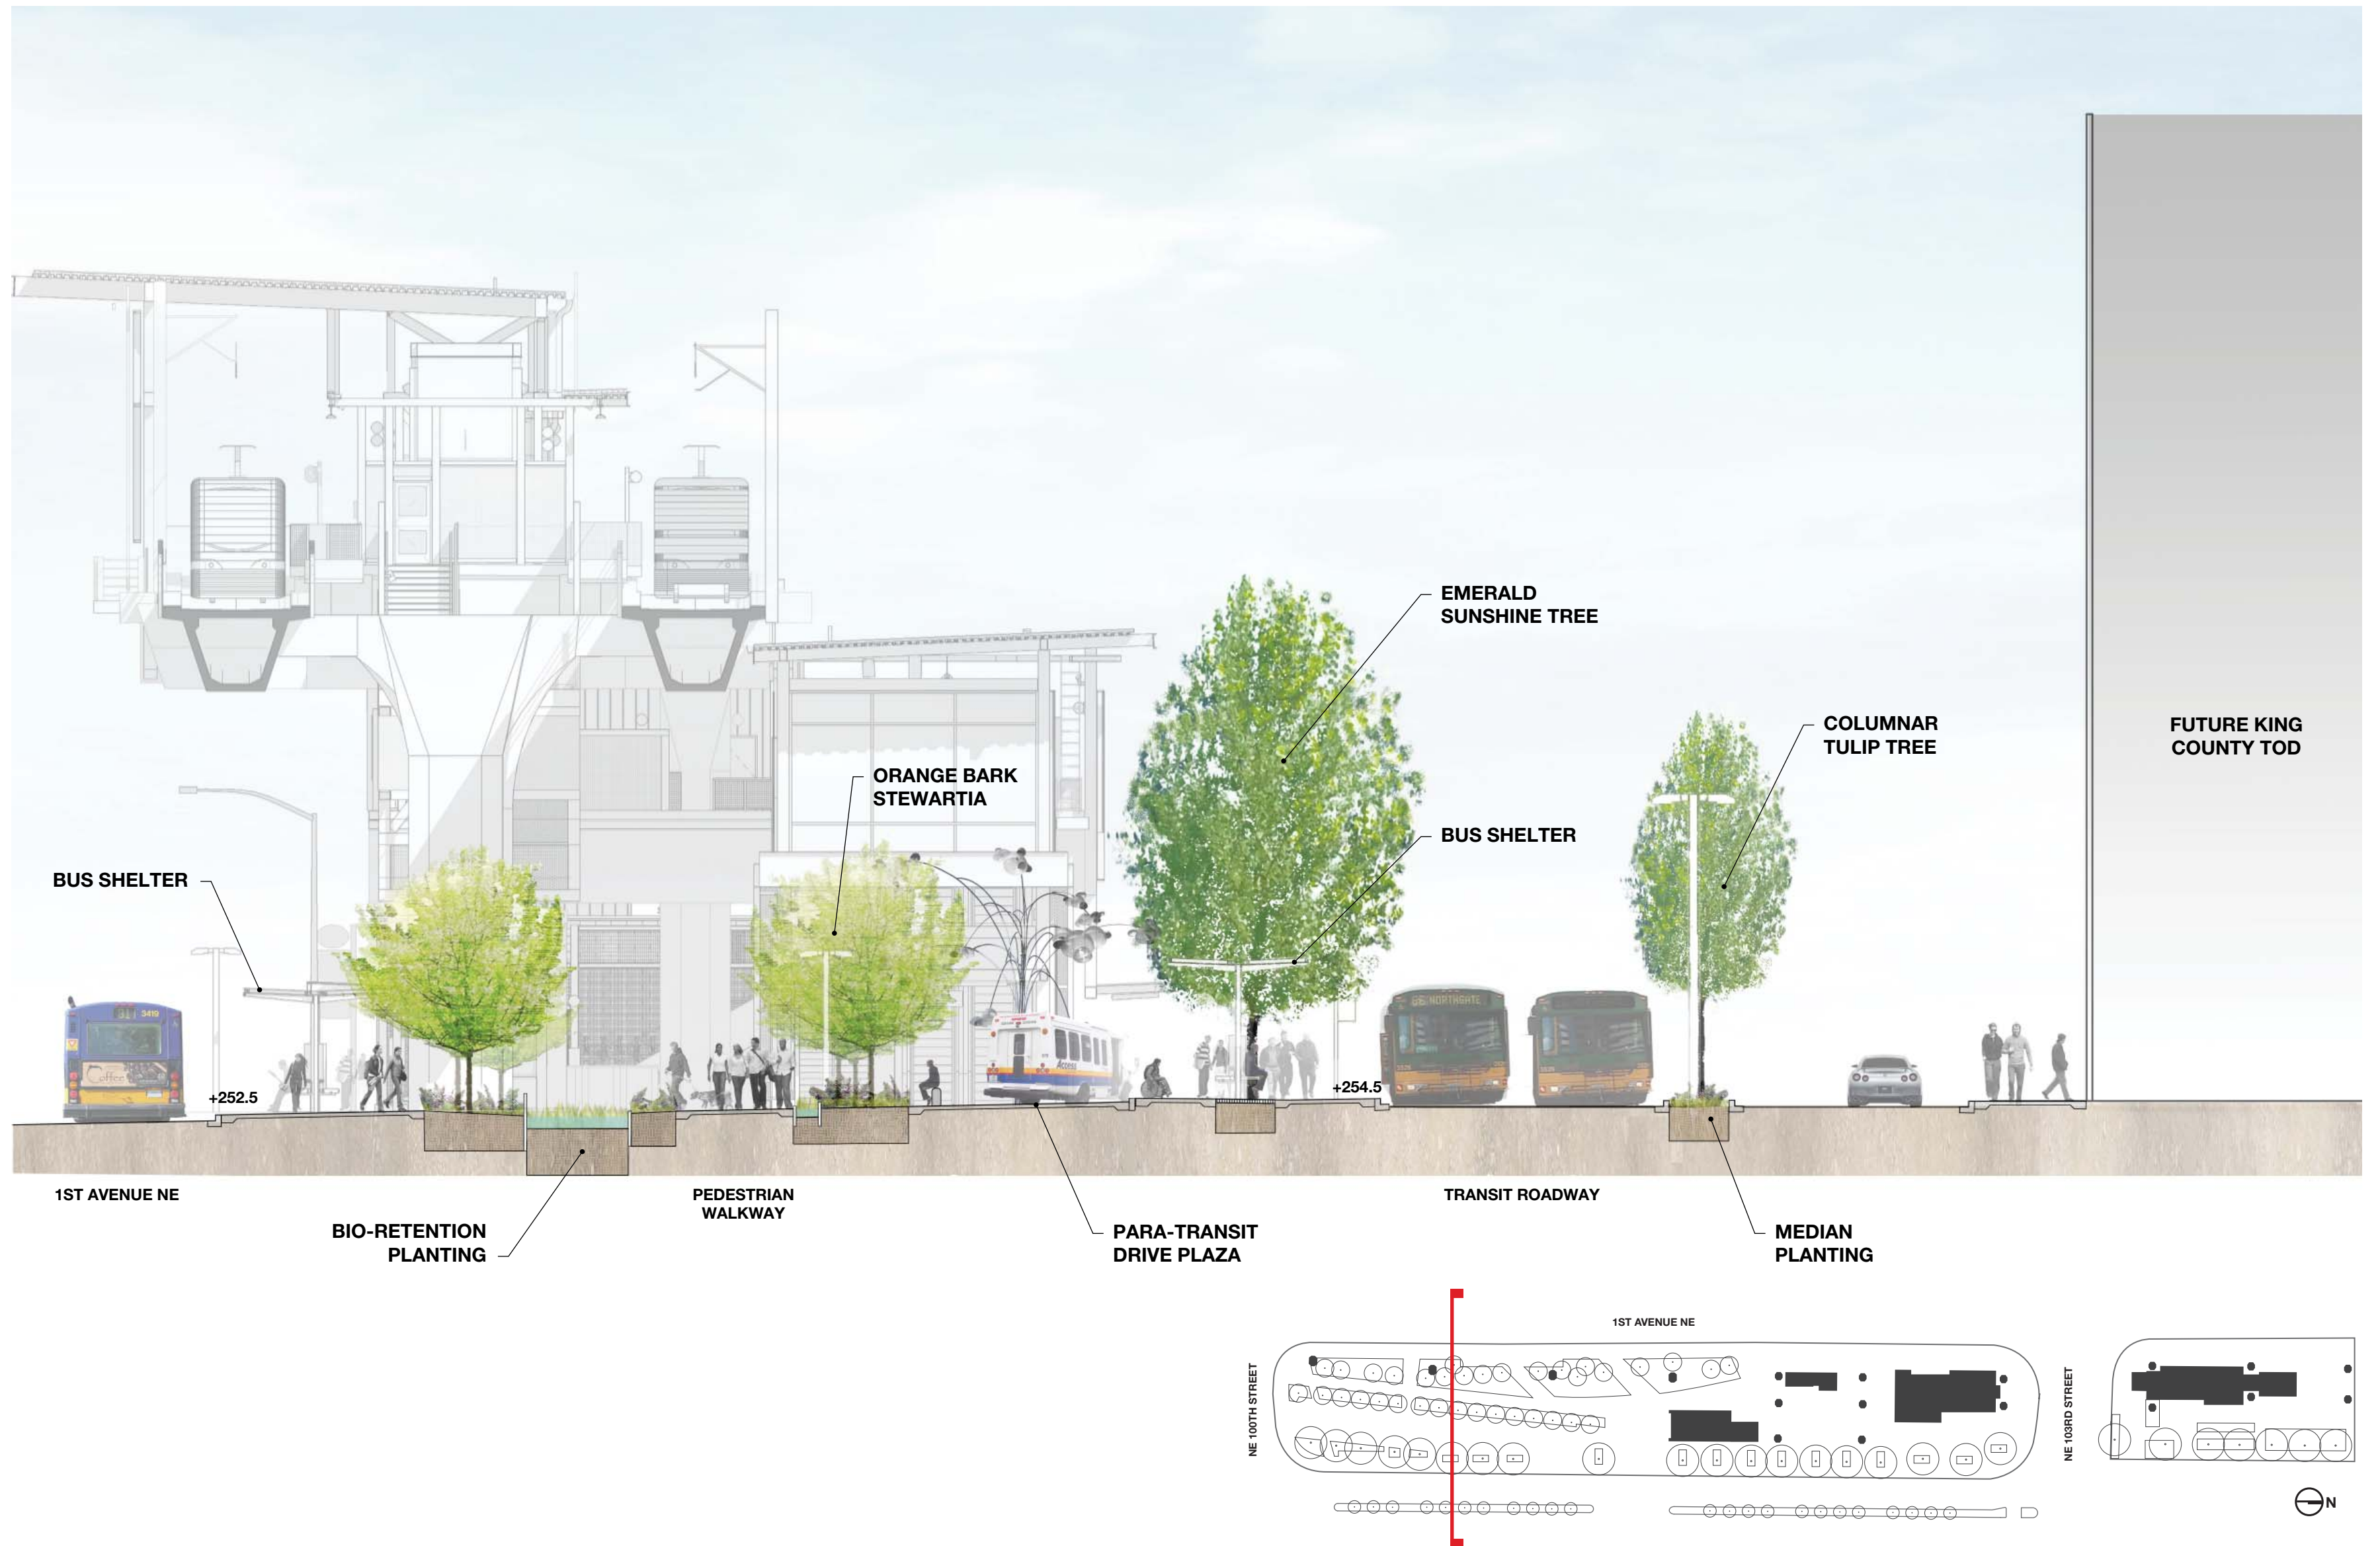

Northgate Station

Northgate Link Extension

90% Design

March 2014

Northgate Station

Alignment Plan and Community Connections

Site Section at South Plaza

Site Section at Station Plaza

Site Section at North Plaza

Plaza looking Northwest

SOUTH ENTRY SECTION

NORTH ENTRY SECTION

PLATFORM AXONOMETRIC

MEZZANINE AXONOMETRIC

Mezzanine Plan/East Elevation

Glass: Mezzanine Concept