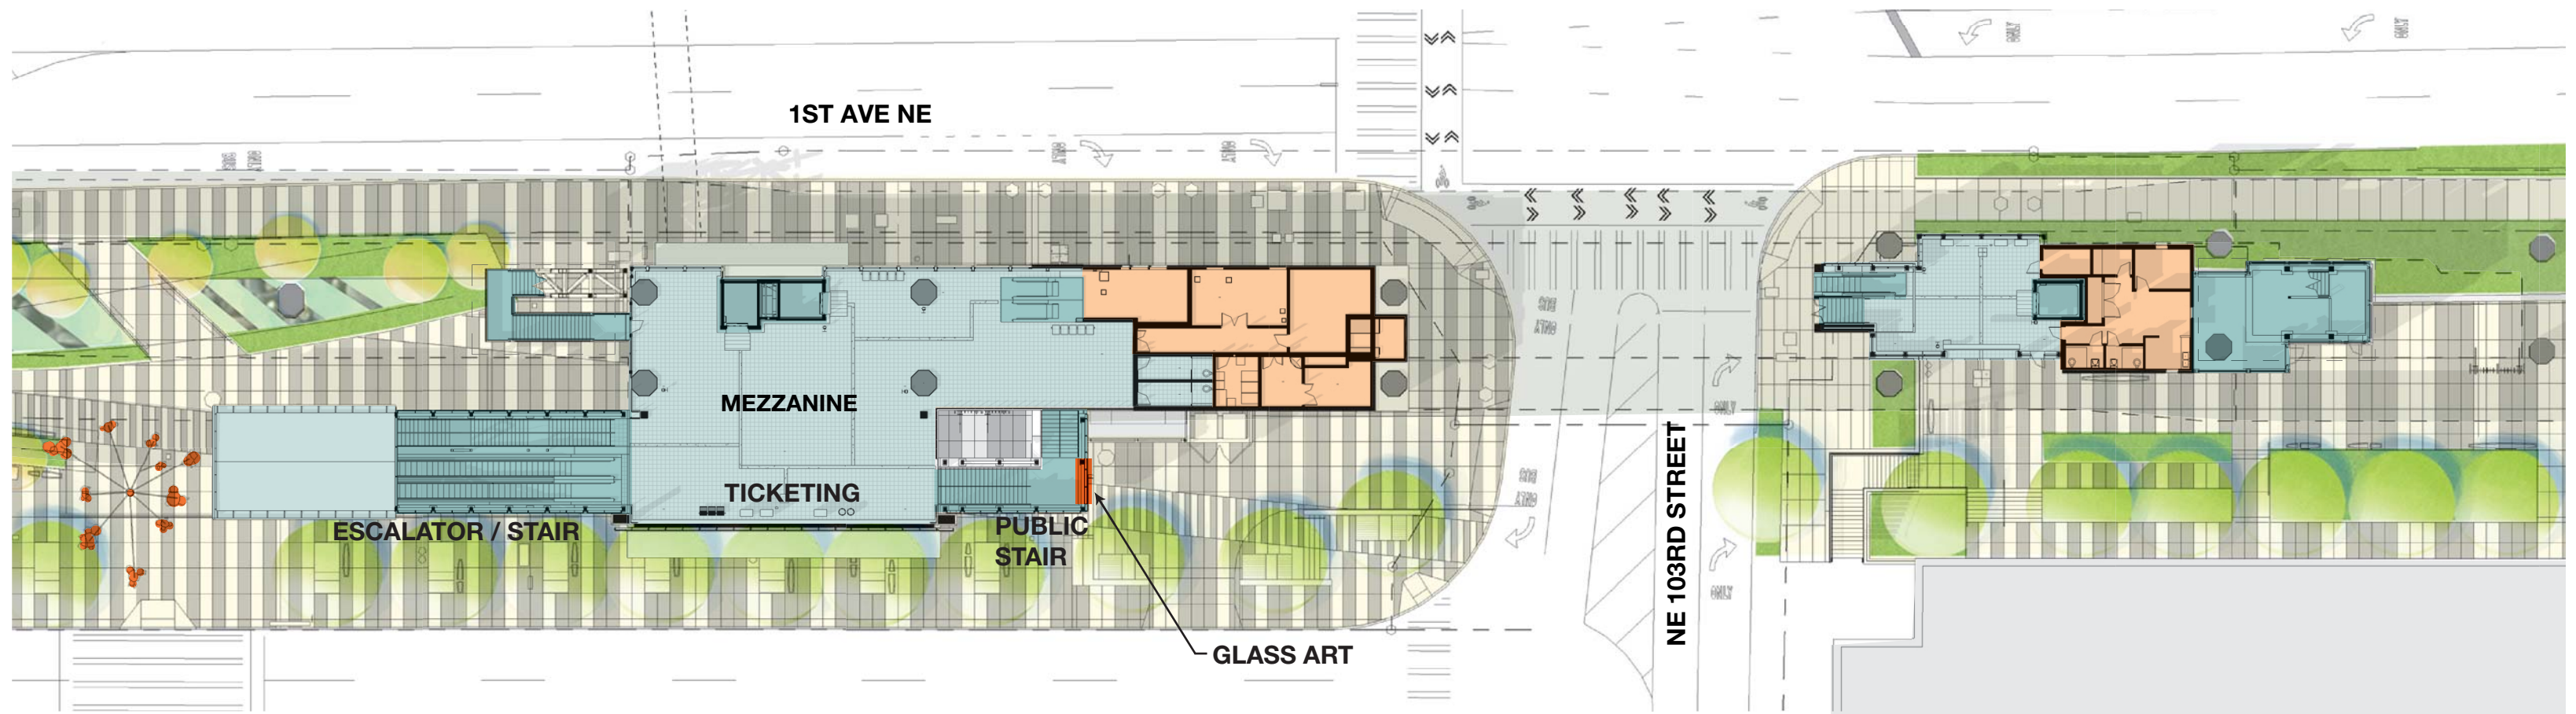

Northgate Station

Northgate Link Extension

90% Design

March 2014

Northgate Station

Alignment Plan and Community Connections

Site Section at South Plaza

Site Section at Station Plaza

Site Section at North Plaza

Plaza looking Northwest

SOUTH ENTRY SECTION

NORTH ENTRY SECTION

PLATFORM AXONOMETRIC

MEZZANINE AXONOMETRIC

Mezzanine Plan/East Elevation

Glass: Mezzanine Concept