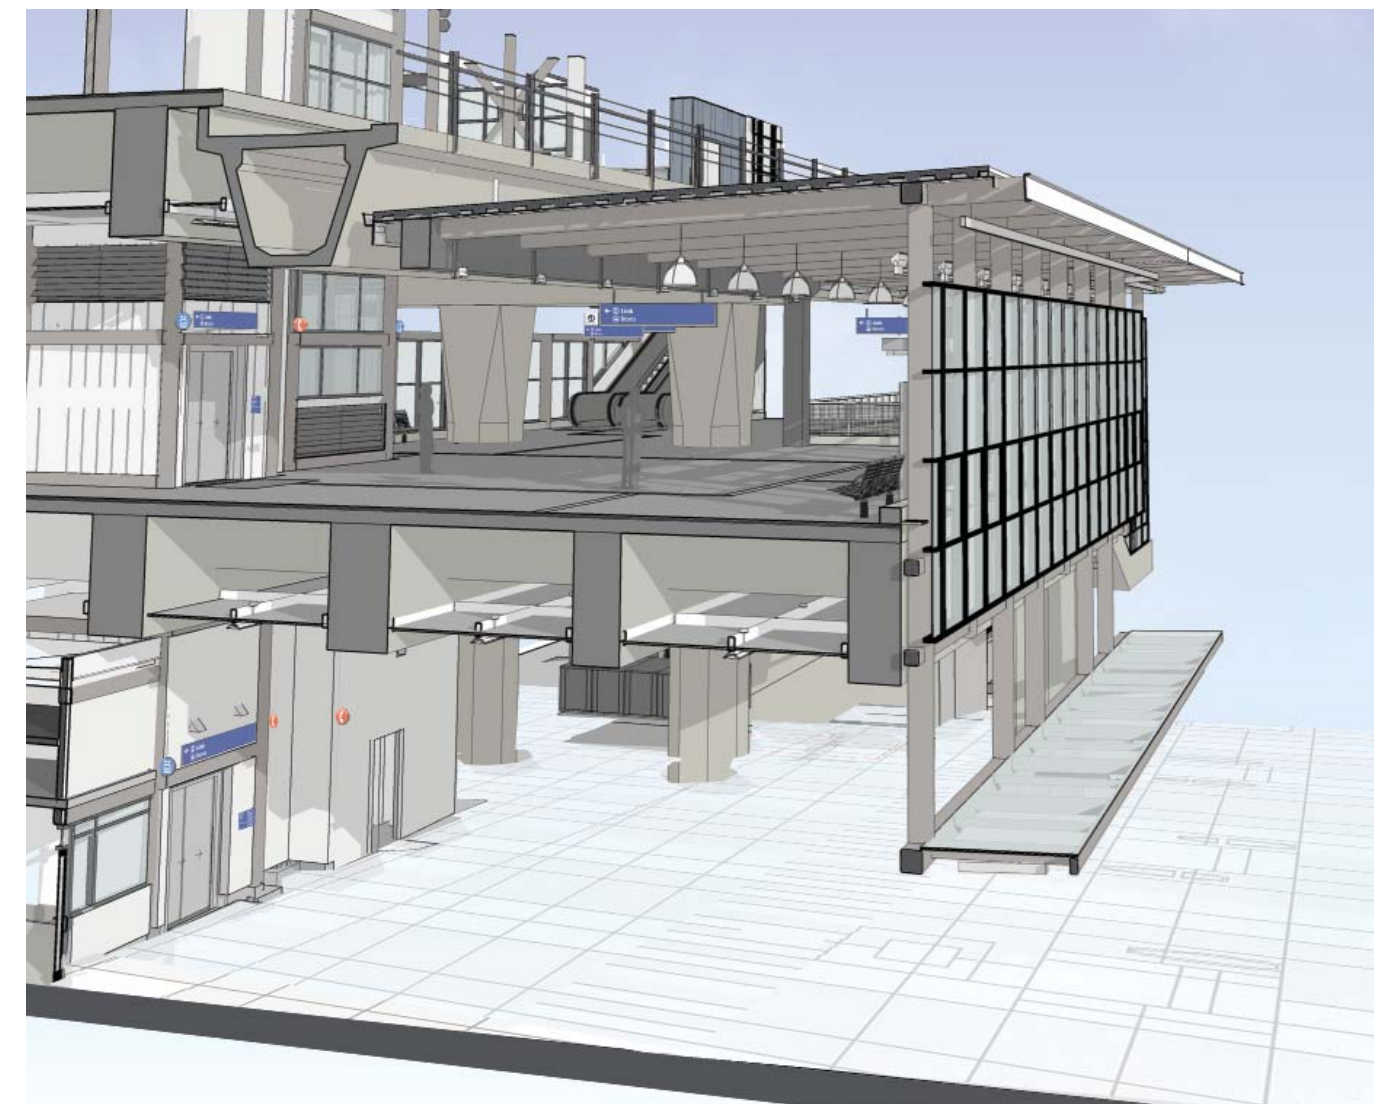

Northgate Station

Northgate Link Extension

90% Design

March 2014

Northgate Station

Alignment Plan and Community Connections

Site Section at South Plaza

Site Section at Station Plaza

Site Section at North Plaza

Plaza looking Northwest

SOUTH ENTRY SECTION

NORTH ENTRY SECTION

PLATFORM AXONOMETRIC

MEZZANINE AXONOMETRIC

Mezzanine Plan/East Elevation

Glass: Mezzanine Concept