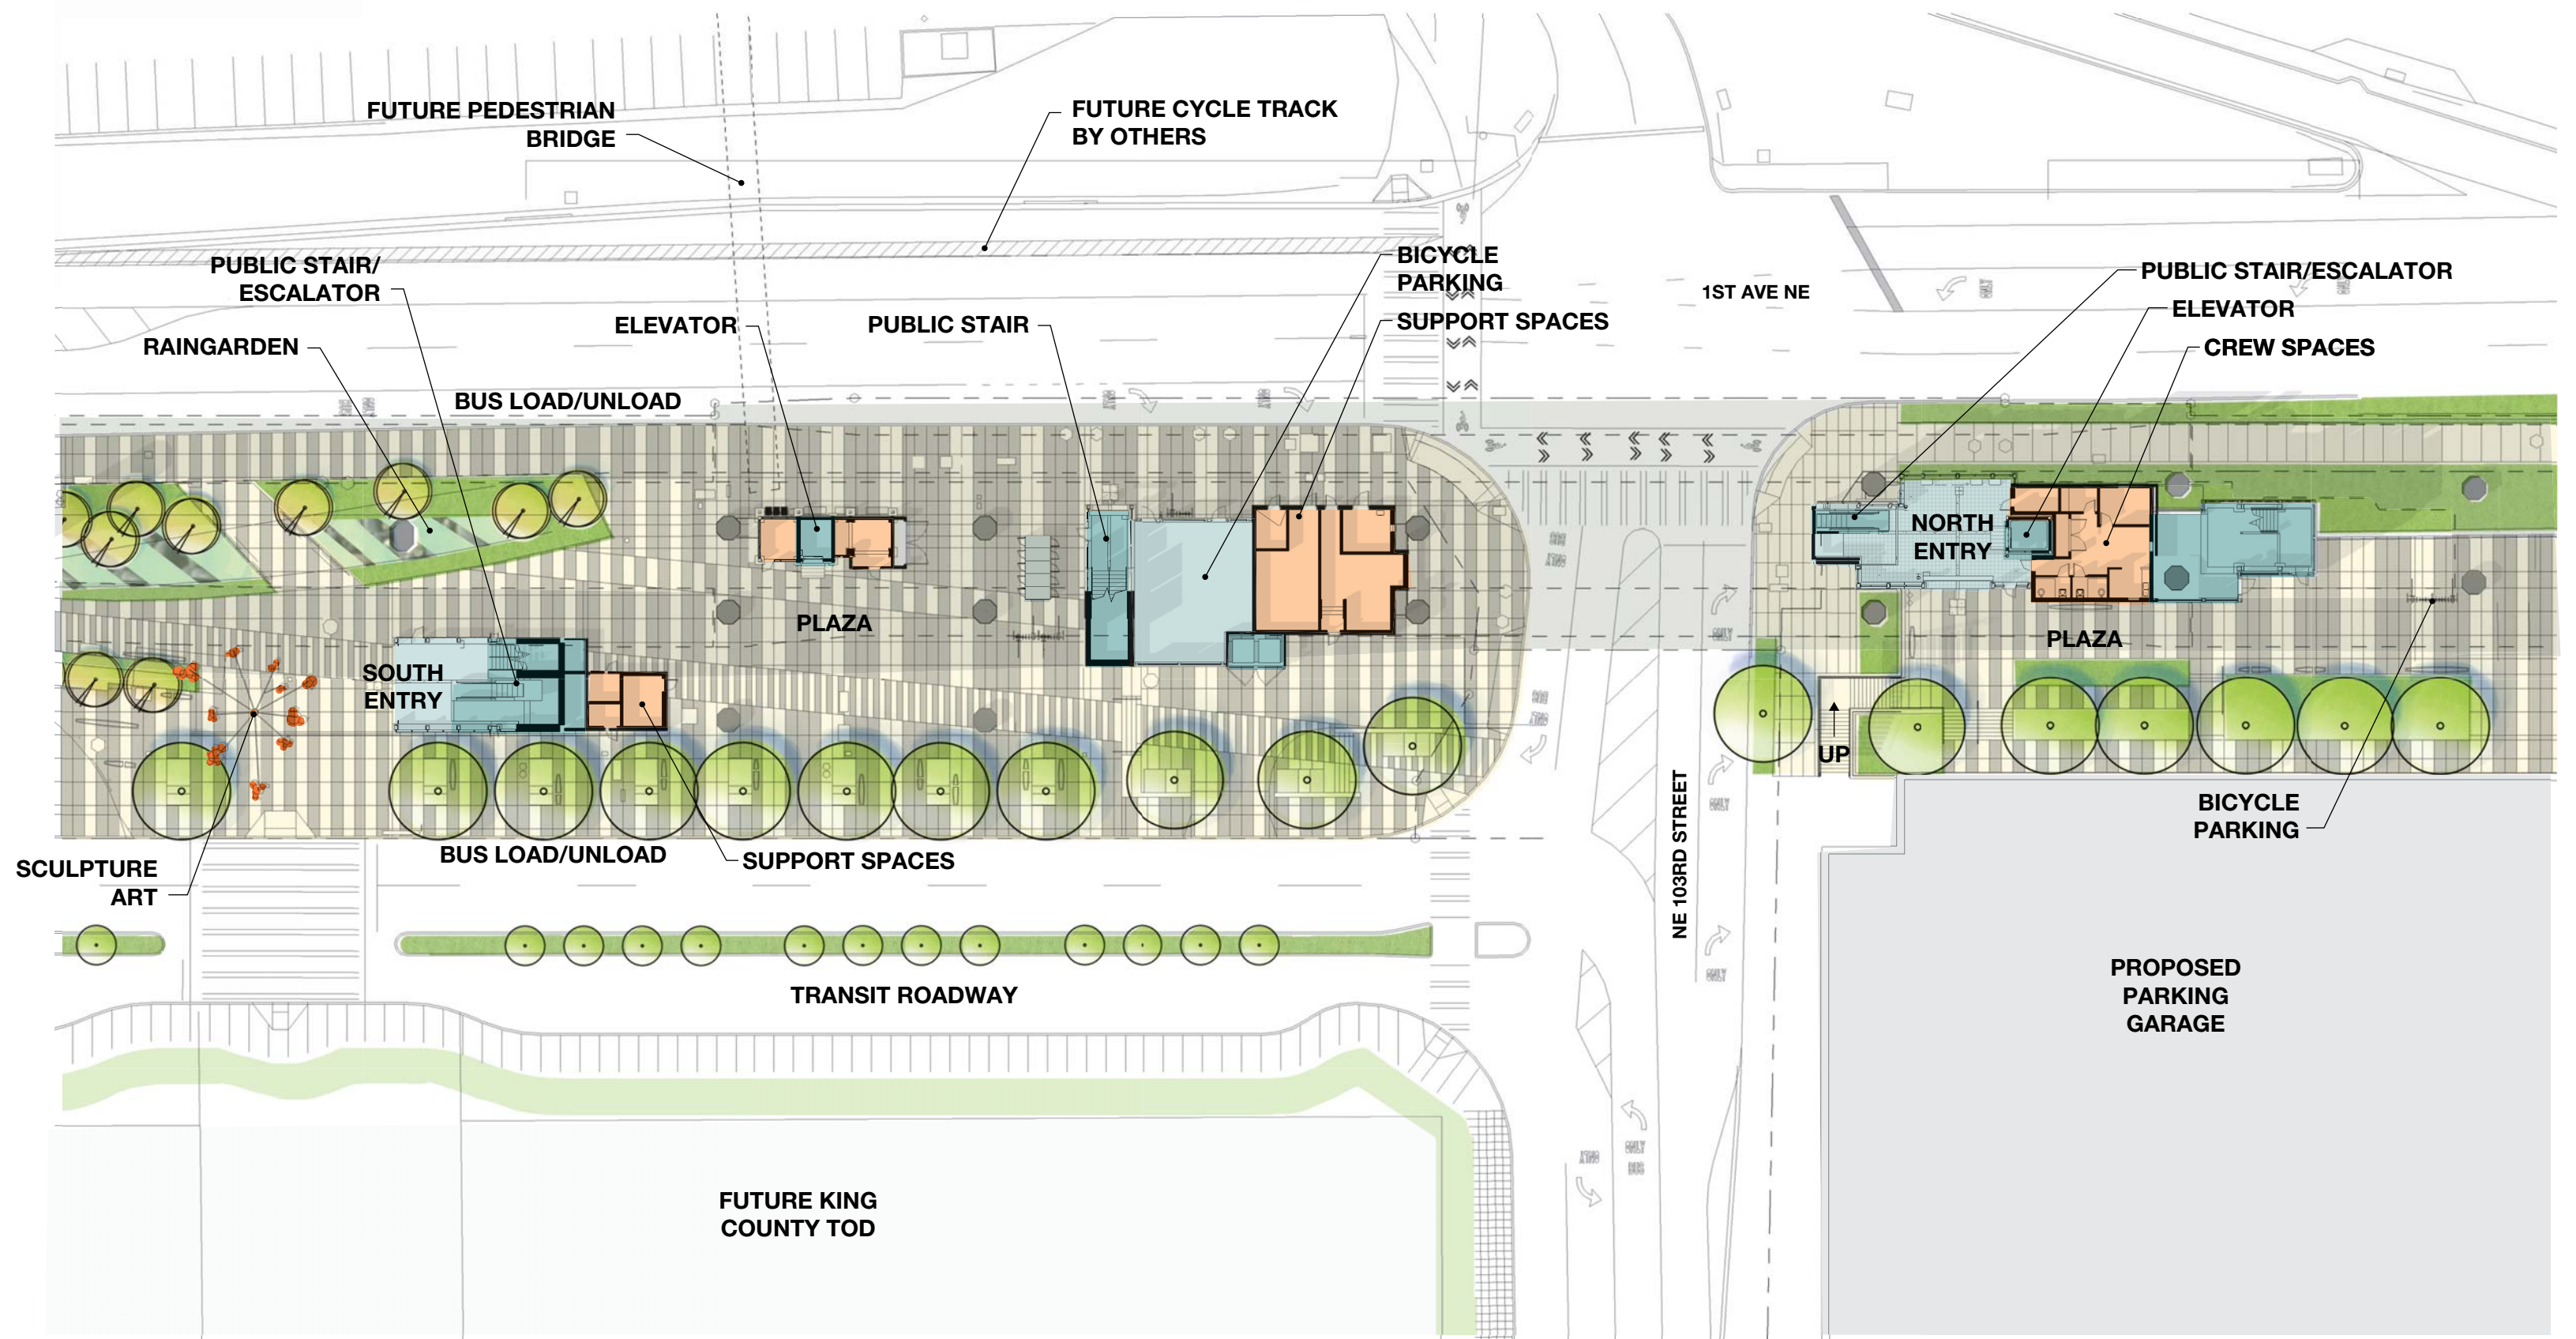

Northgate Station

Northgate Link Extension

90% Design

March 2014

Northgate Station

Alignment Plan and Community Connections

Site Section at South Plaza

Site Section at Station Plaza

Site Section at North Plaza

Plaza looking Northwest

SOUTH ENTRY SECTION

NORTH ENTRY SECTION

PLATFORM AXONOMETRIC

MEZZANINE AXONOMETRIC

Mezzanine Plan/East Elevation

Glass: Mezzanine Concept