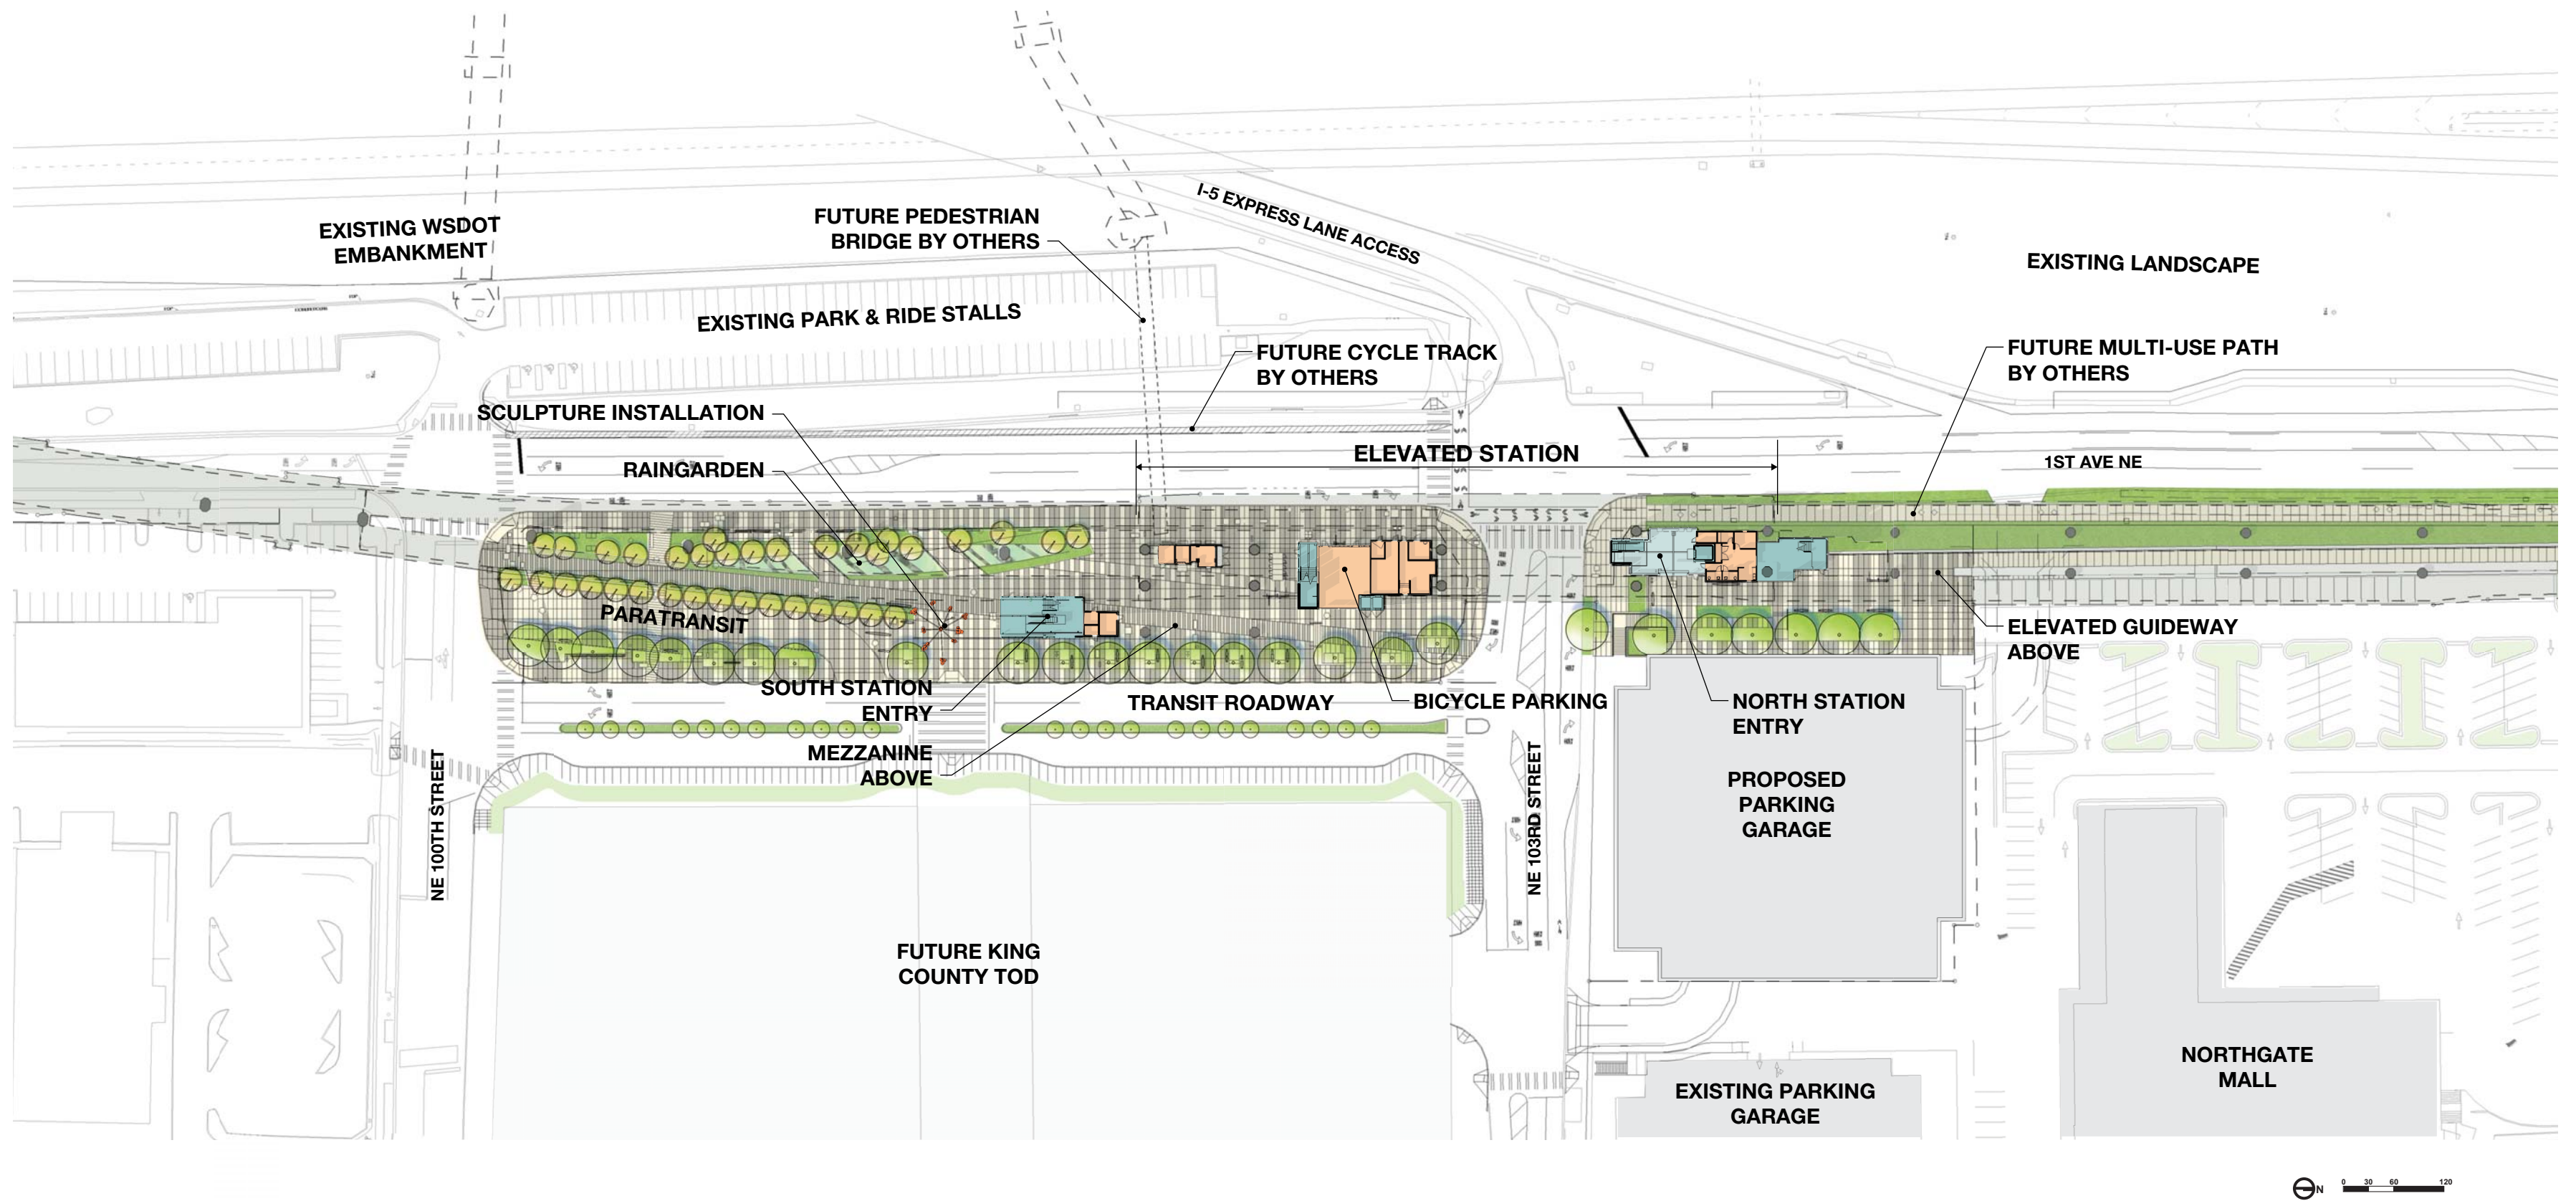

Northgate Station

Northgate Link Extension

90% Design

March 2014

Northgate Station

Alignment Plan and Community Connections

Site Section at South Plaza

Site Section at Station Plaza

Site Section at North Plaza

Plaza looking Northwest

SOUTH ENTRY SECTION

NORTH ENTRY SECTION

PLATFORM AXONOMETRIC

MEZZANINE AXONOMETRIC

Mezzanine Plan/East Elevation

Glass: Mezzanine Concept