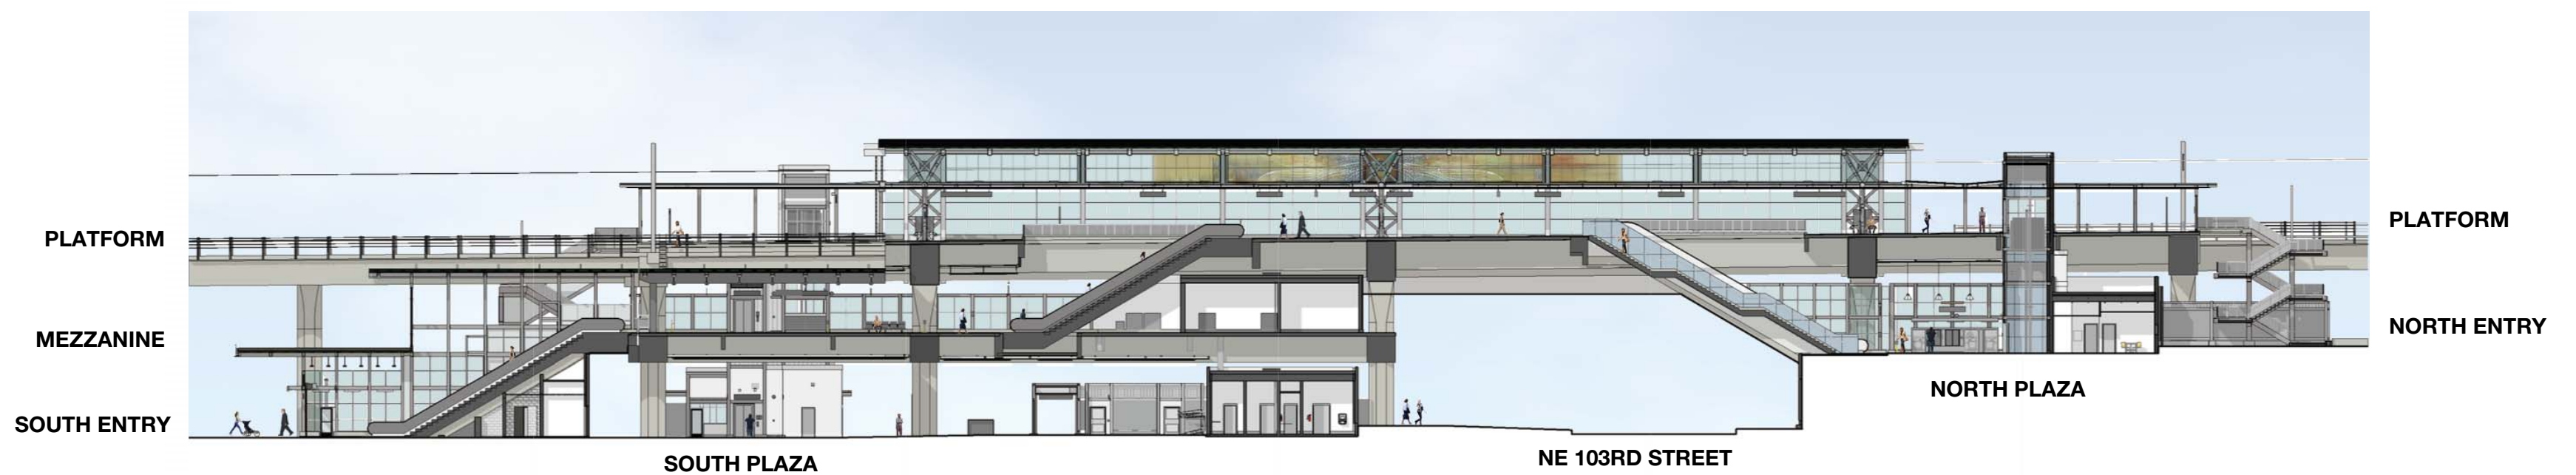

Northgate Station

Northgate Link Extension

90% Design

March 2014

Northgate Station

Alignment Plan and Community Connections

Site Section at South Plaza

Site Section at Station Plaza

Site Section at North Plaza

Plaza looking Northwest

SOUTH ENTRY SECTION

NORTH ENTRY SECTION

PLATFORM AXONOMETRIC

MEZZANINE AXONOMETRIC

Mezzanine Plan/East Elevation

Glass: Mezzanine Concept