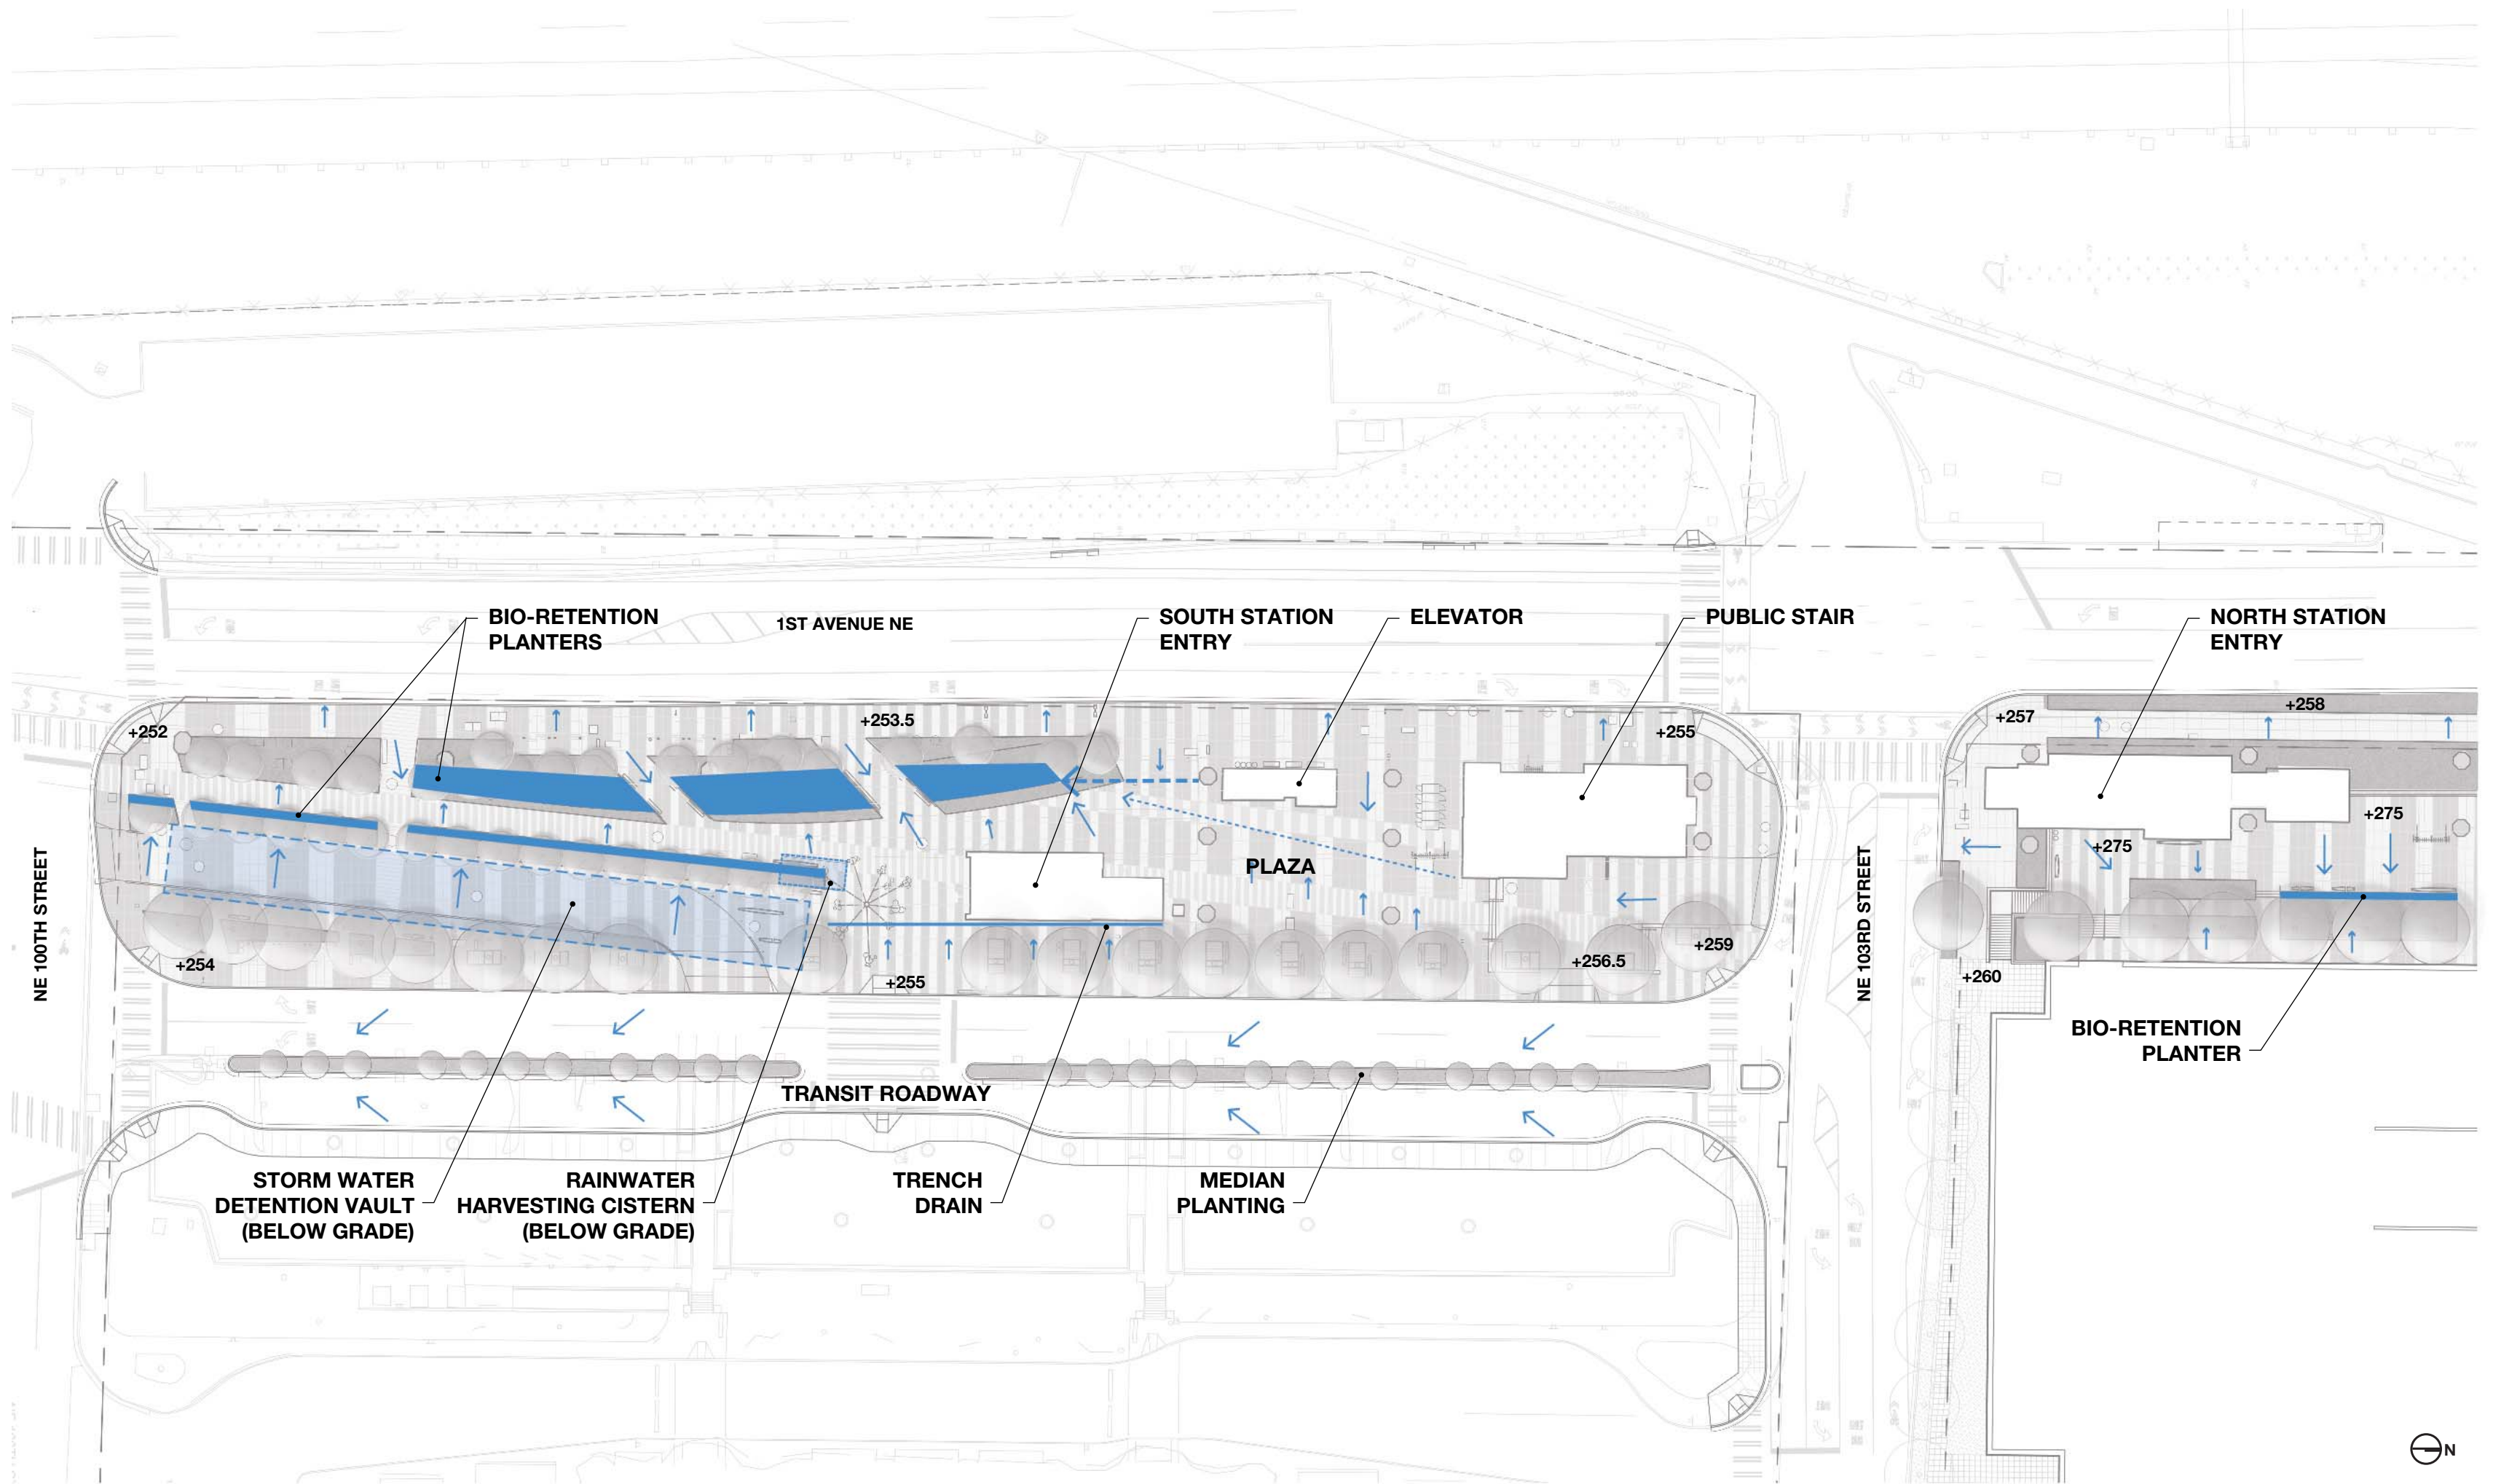

Northgate Station

Northgate Link Extension

90% Design

March 2014

Northgate Station

Alignment Plan and Community Connections

Site Section at South Plaza

Site Section at Station Plaza

Site Section at North Plaza

Plaza looking Northwest

SOUTH ENTRY SECTION

NORTH ENTRY SECTION

PLATFORM AXONOMETRIC

MEZZANINE AXONOMETRIC

Mezzanine Plan/East Elevation

Glass: Mezzanine Concept