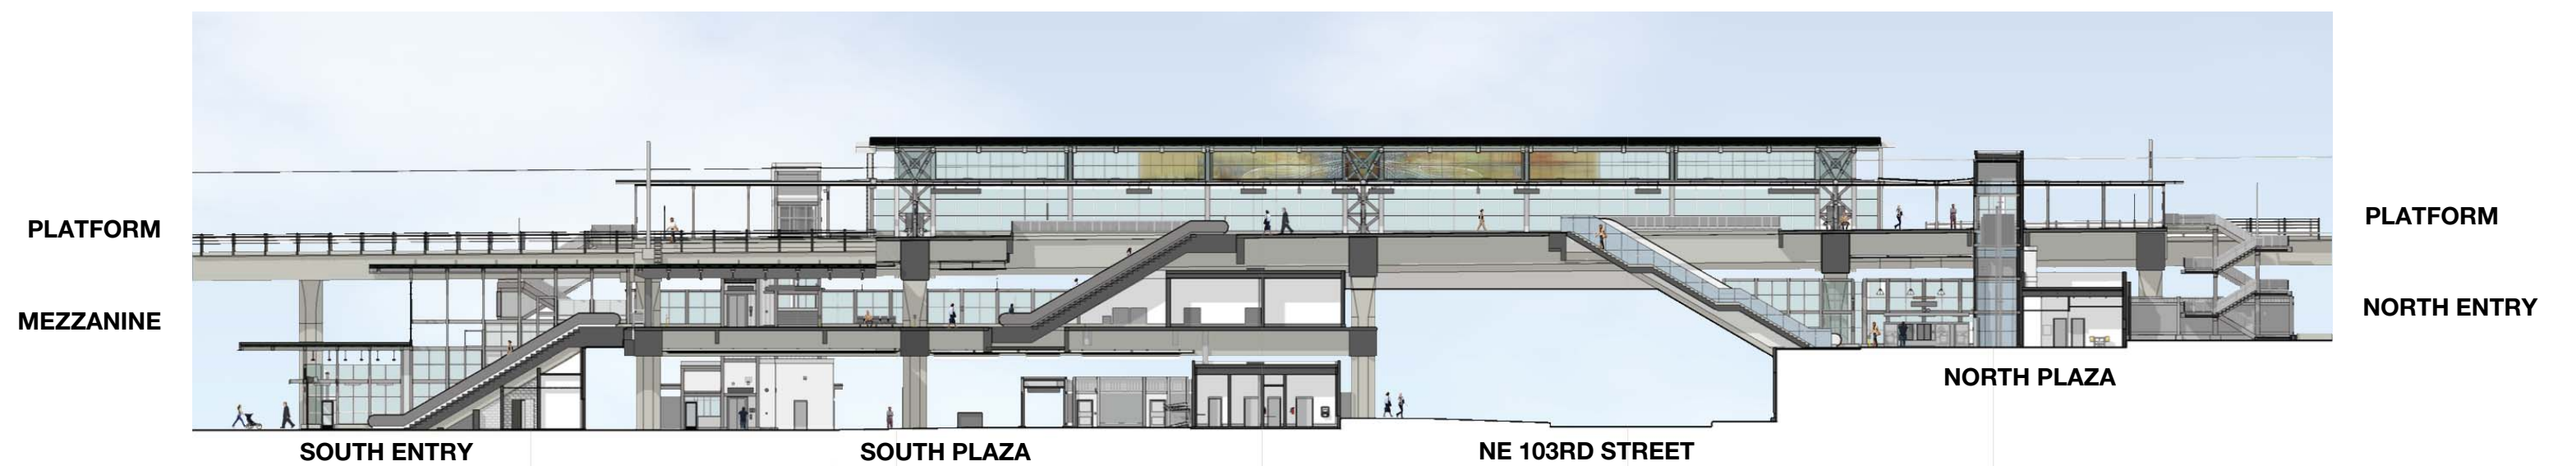

Northgate Station

Northgate Link Extension

90% Design

March 2014

Northgate Station

Alignment Plan and Community Connections

Site Section at South Plaza

Site Section at Station Plaza

Site Section at North Plaza

Plaza looking Northwest

SOUTH ENTRY SECTION

NORTH ENTRY SECTION

PLATFORM AXONOMETRIC

MEZZANINE AXONOMETRIC

Mezzanine Plan/East Elevation

Glass: Mezzanine Concept