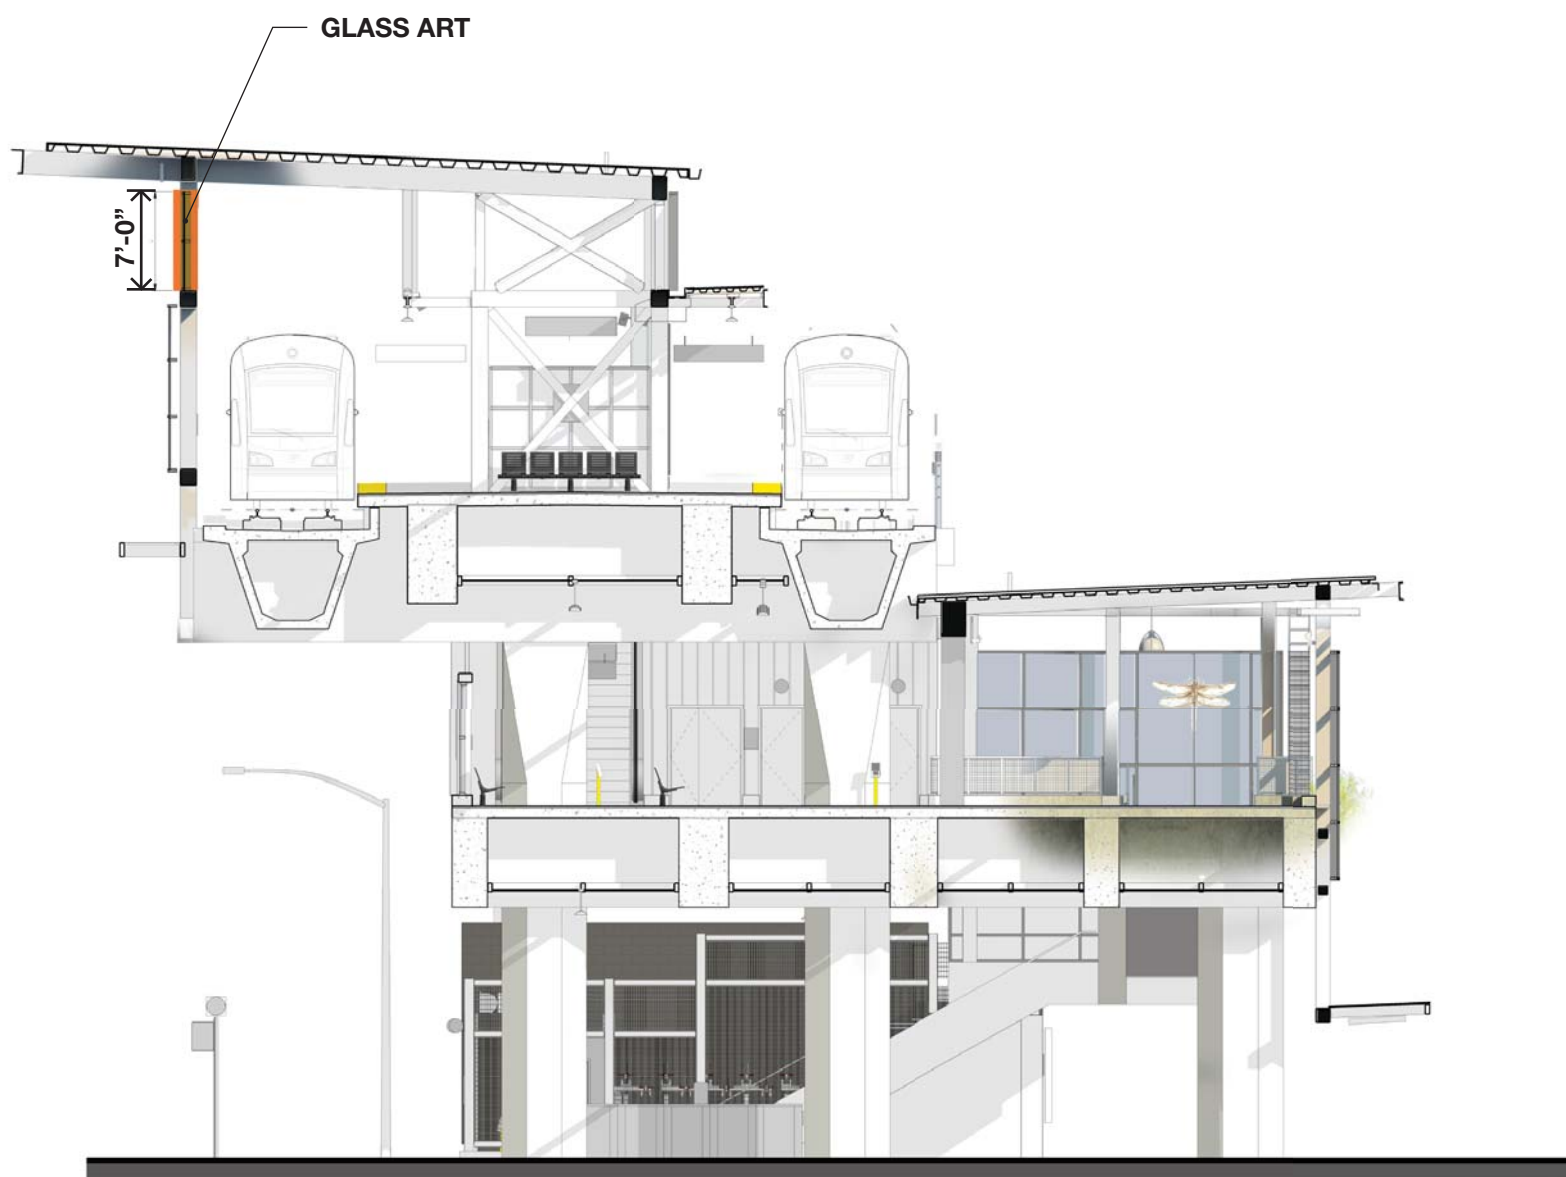

Northgate Station

Northgate Link Extension

90% Design

March 2014

Northgate Station

Alignment Plan and Community Connections

Site Section at South Plaza

Site Section at Station Plaza

Site Section at North Plaza

Plaza looking Northwest

SOUTH ENTRY SECTION

NORTH ENTRY SECTION

PLATFORM AXONOMETRIC

MEZZANINE AXONOMETRIC

Mezzanine Plan/East Elevation

Glass: Mezzanine Concept