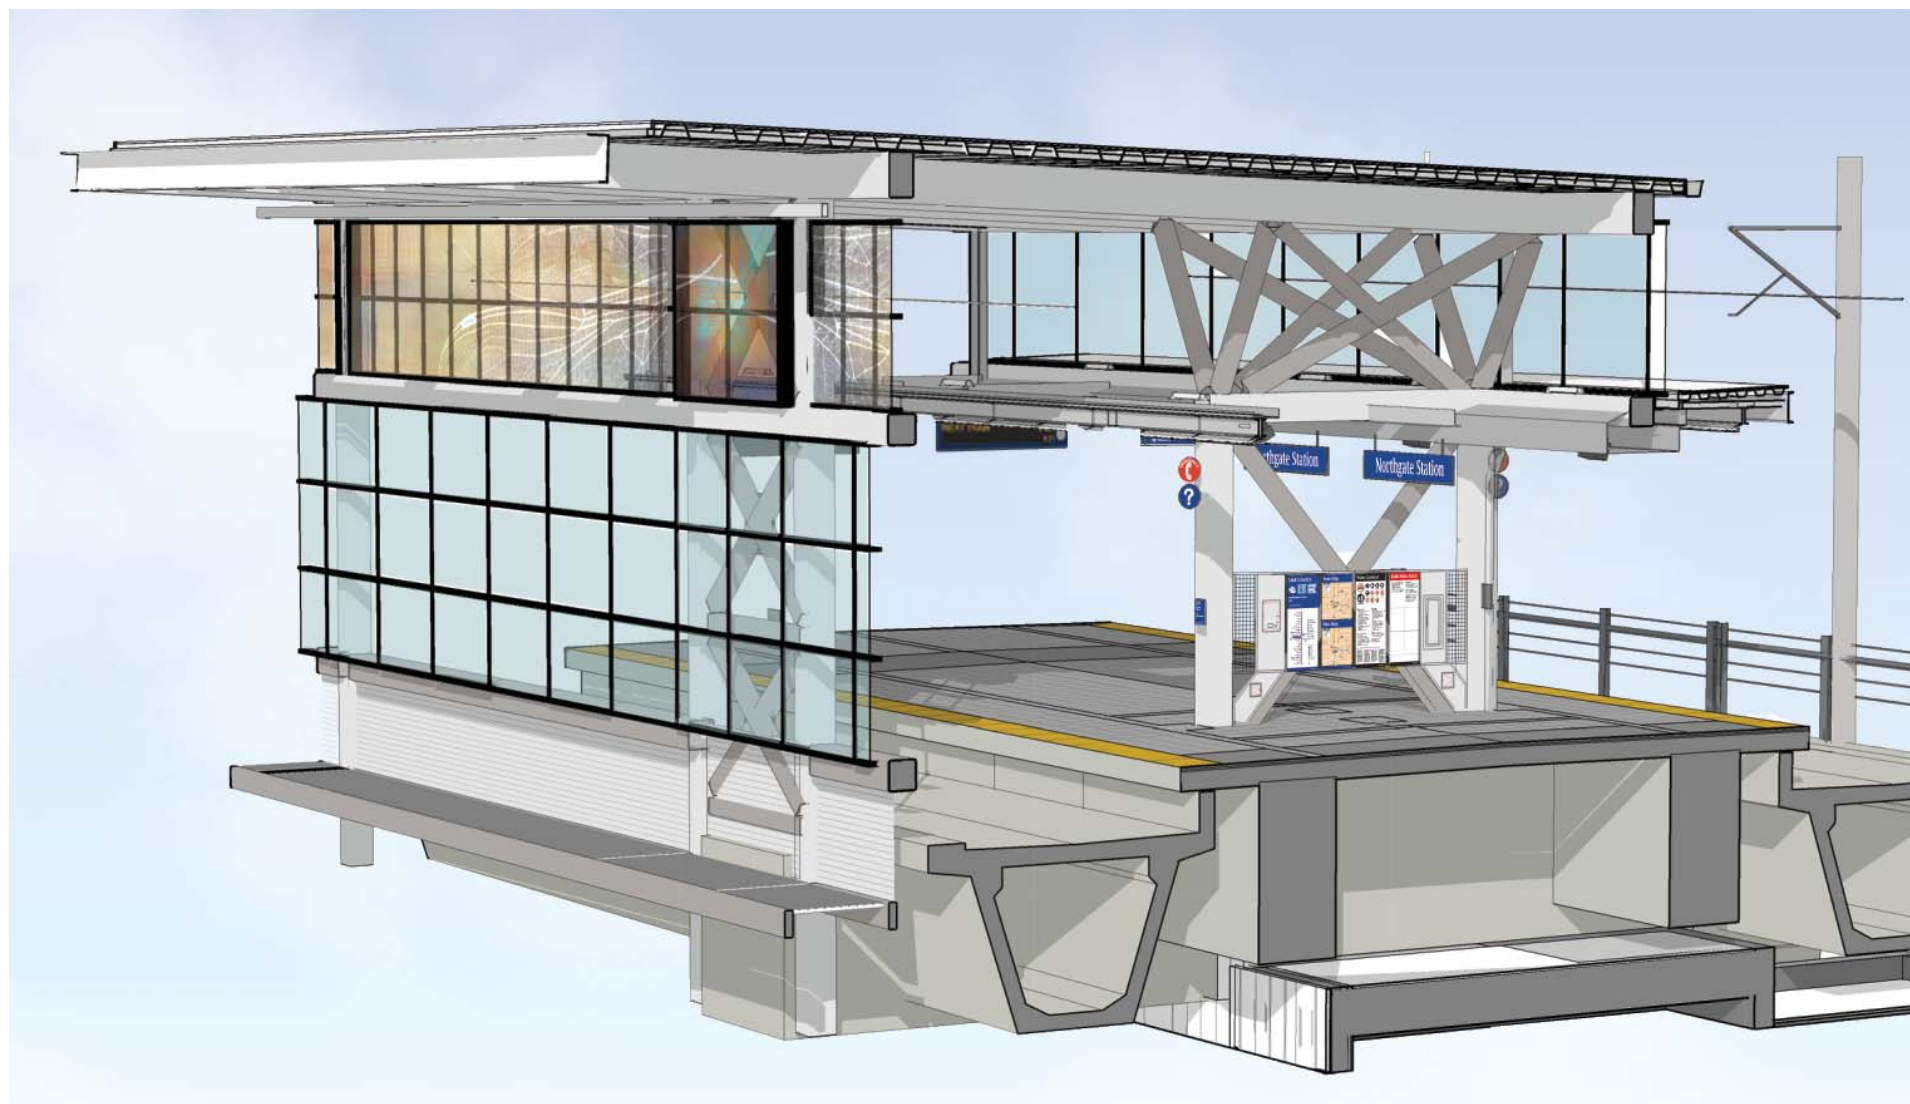

Northgate Station

Northgate Link Extension

90% Design

March 2014

Northgate Station

Alignment Plan and Community Connections

Site Section at South Plaza

Site Section at Station Plaza

Site Section at North Plaza

Plaza looking Northwest

SOUTH ENTRY SECTION

NORTH ENTRY SECTION

PLATFORM AXONOMETRIC

MEZZANINE AXONOMETRIC

Mezzanine Plan/East Elevation

Glass: Mezzanine Concept