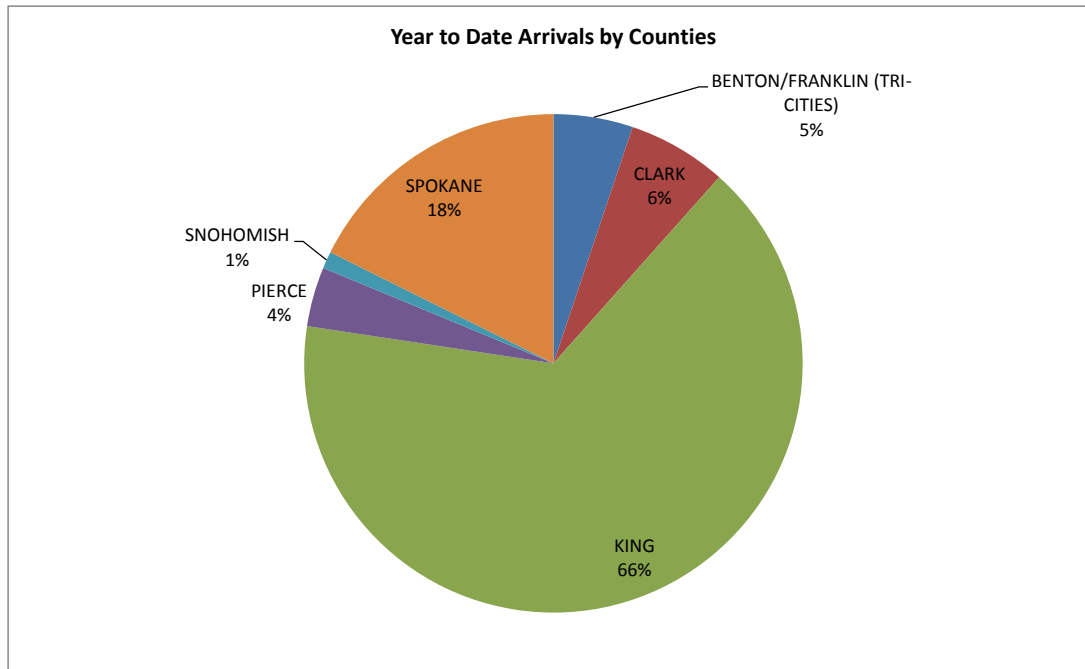

Washington State Individual Refugee and Special Immigrant Visas Arrivals

Month	FFY 2014	FFY 2015	FFY 2016 TOTAL		
			RE	SIV	
October	45	269	244	48	292
November	376	323	169	83	252
December	198	255	0	0	0
January	219	243	0	0	0
February	281	184	0	0	0
March	233	182	0	0	0
April	256	211	0	0	0
May	160	160	0	0	0
June	331	222	0	0	0
July	349	272	0	0	0
August	191	189	0	0	0
September	224	411	0	0	0
Totals	2863	2921	413	131	544

Nationality	Individuals
Ukraine	123
Afghanistan	110
Iraq	107
Somalia	46
Burma	37
Dem. Rep. Congo	32
Bhutan	17
Eritrea	15
Iran	15
Sudan	15
Vietnam	10
Syria	9
Russia	5
Ethiopia	3
Burundi	0
Moldova	0
Sri Lanka	0
Colombia	0
Belarus	0
Kazakhstan	0
Chad	0
Cuba	0
Jordan	0
Central African Republic	0
Egypt	0
Nepal	0
Indonesia	0
Georgia	0
Djibouti	0
Cameroon	0