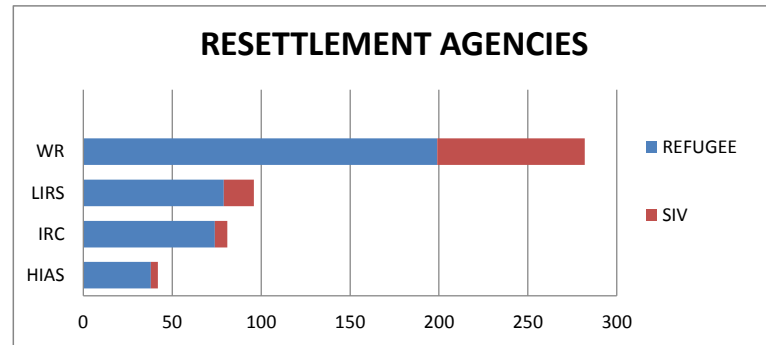

Washington State Individual Refugee and Special Immigrant Visas Arrivals

Month	FFY 2014	FFY 2015	FFY 2016 TOTAL		
			RE	SIV	
October	45	269	244	48	292
November	376	323	169	83	252
December	198	255	0	0	0
January	219	243	0	0	0
February	281	184	0	0	0
March	233	182	0	0	0
April	256	211	0	0	0
May	160	160	0	0	0
June	331	222	0	0	0
July	349	272	0	0	0
August	191	189	0	0	0
September	224	411	0	0	0
Totals	2863	2921	413	131	544

Nationality	Individuals
Ukraine	123
Afghanistan	110
Iraq	107
Somalia	46
Burma	37
Dem. Rep. Congo	32
Bhutan	17
Eritrea	15
Iran	15
Sudan	15
Vietnam	10
Syria	9
Russia	5
Ethiopia	3
Burundi	0
Moldova	0
Sri Lanka	0
Colombia	0
Belarus	0
Kazakhstan	0
Chad	0
Cuba	0
Jordan	0
Central African Republic	0
Egypt	0
Nepal	0
Indonesia	0
Georgia	0
Djibouti	0
Cameroon	0