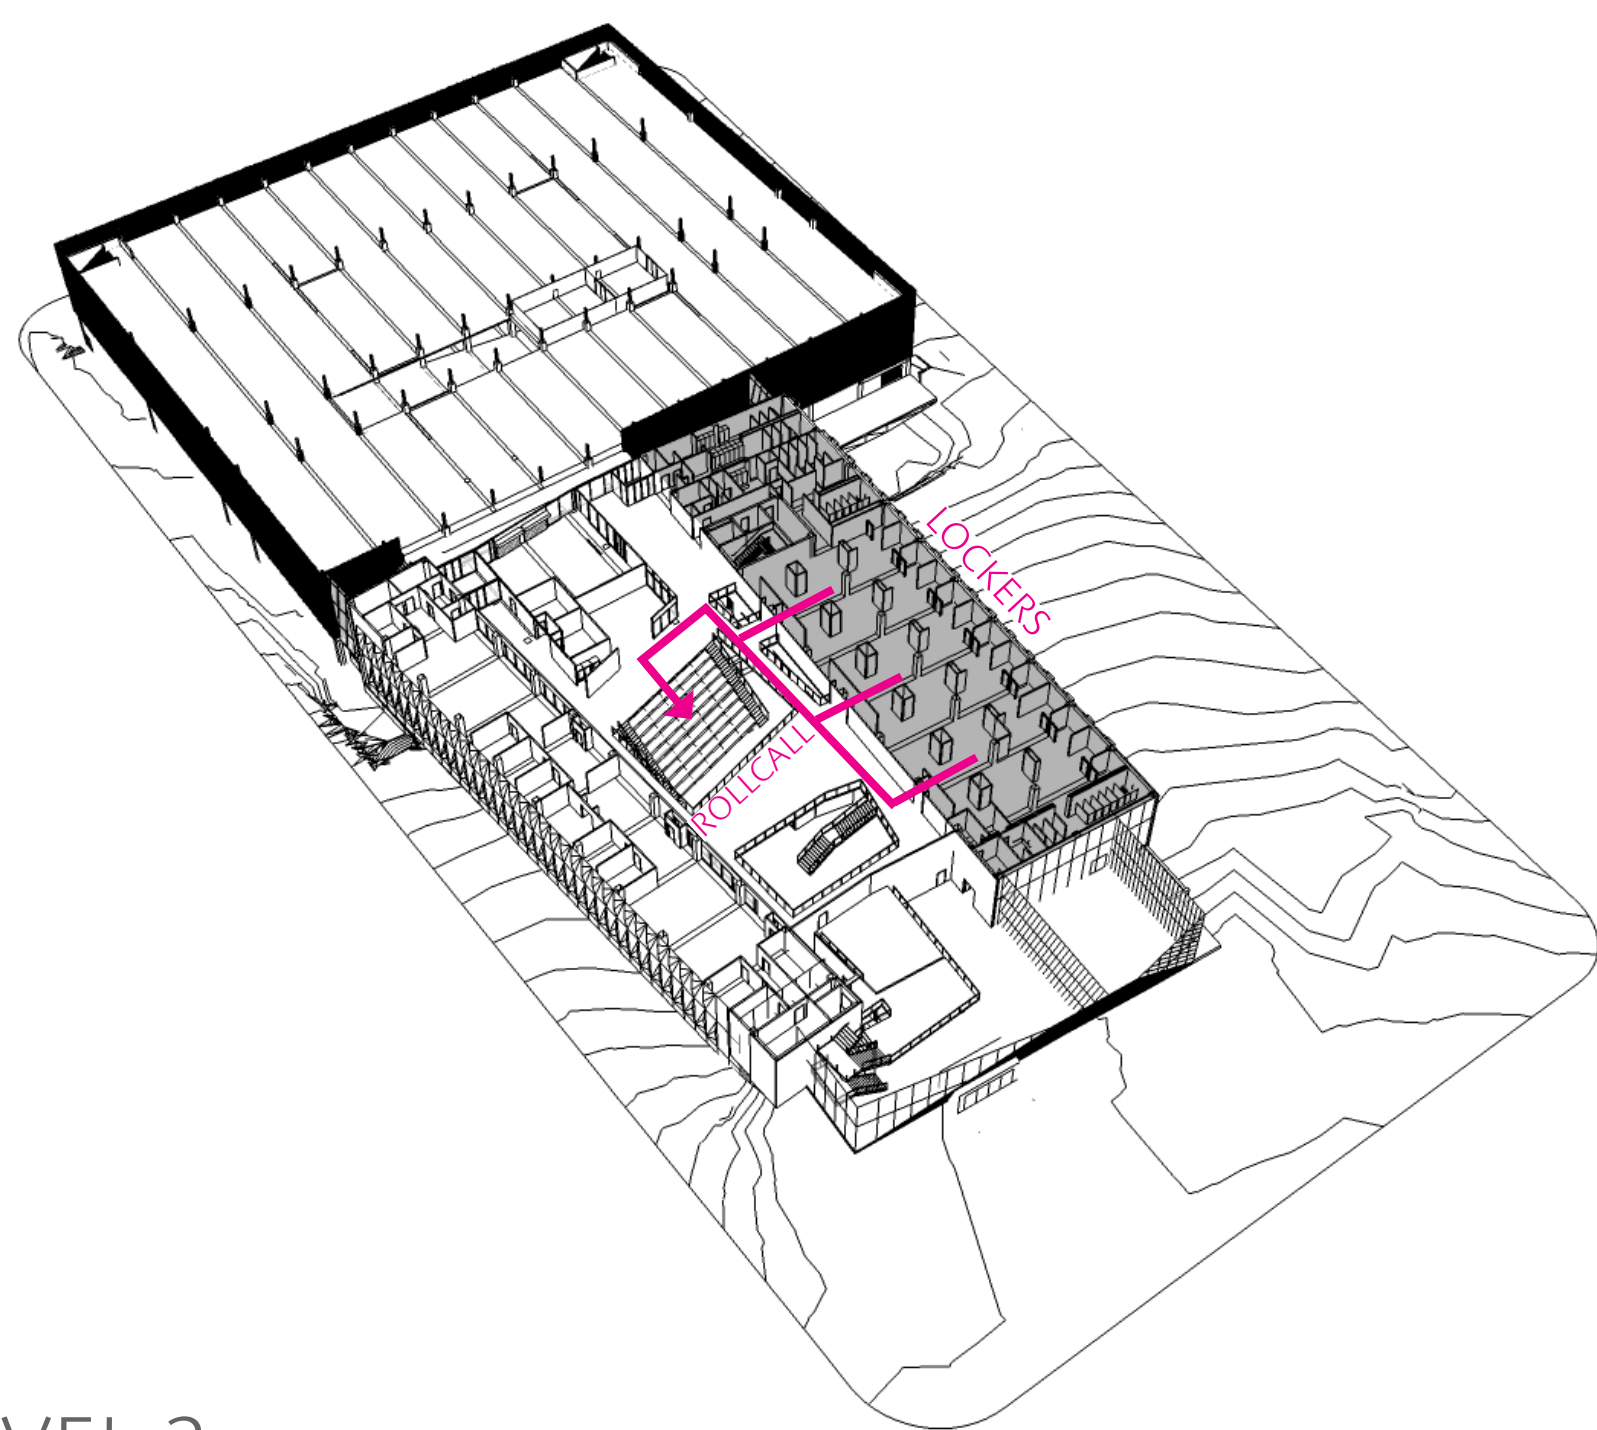

LEVEL 0

STEP 1: ARRIVE AT PRECINCT IN PERSONAL VEHICLE

LEVEL 1

STEP 2: RAMP UP TO LEVEL 2 OF GARAGE

LEVEL 2

STEP 3: PARK AT LEVEL 2

LEVEL 2

STEP 4: ENTER PRECINCT, CHANGE INTO UNIFORM IN LOCKER ROOM AND/OR USE FITNESS ROOM

LEVEL 2

STEP 5: GO DOWNSTAIRS TO ROLL CALL

LEVEL 1

STEP 6: MEET PATROL SARGENTS, PREP FOR SHIFT

LEVEL 1

STEP 7: GET EQUIPMENT NEEDED FOR SHIFT

LEVEL 1

STEP 8: EXIT PRECINCT FOR SHIFT OUT IN COMMUNITY