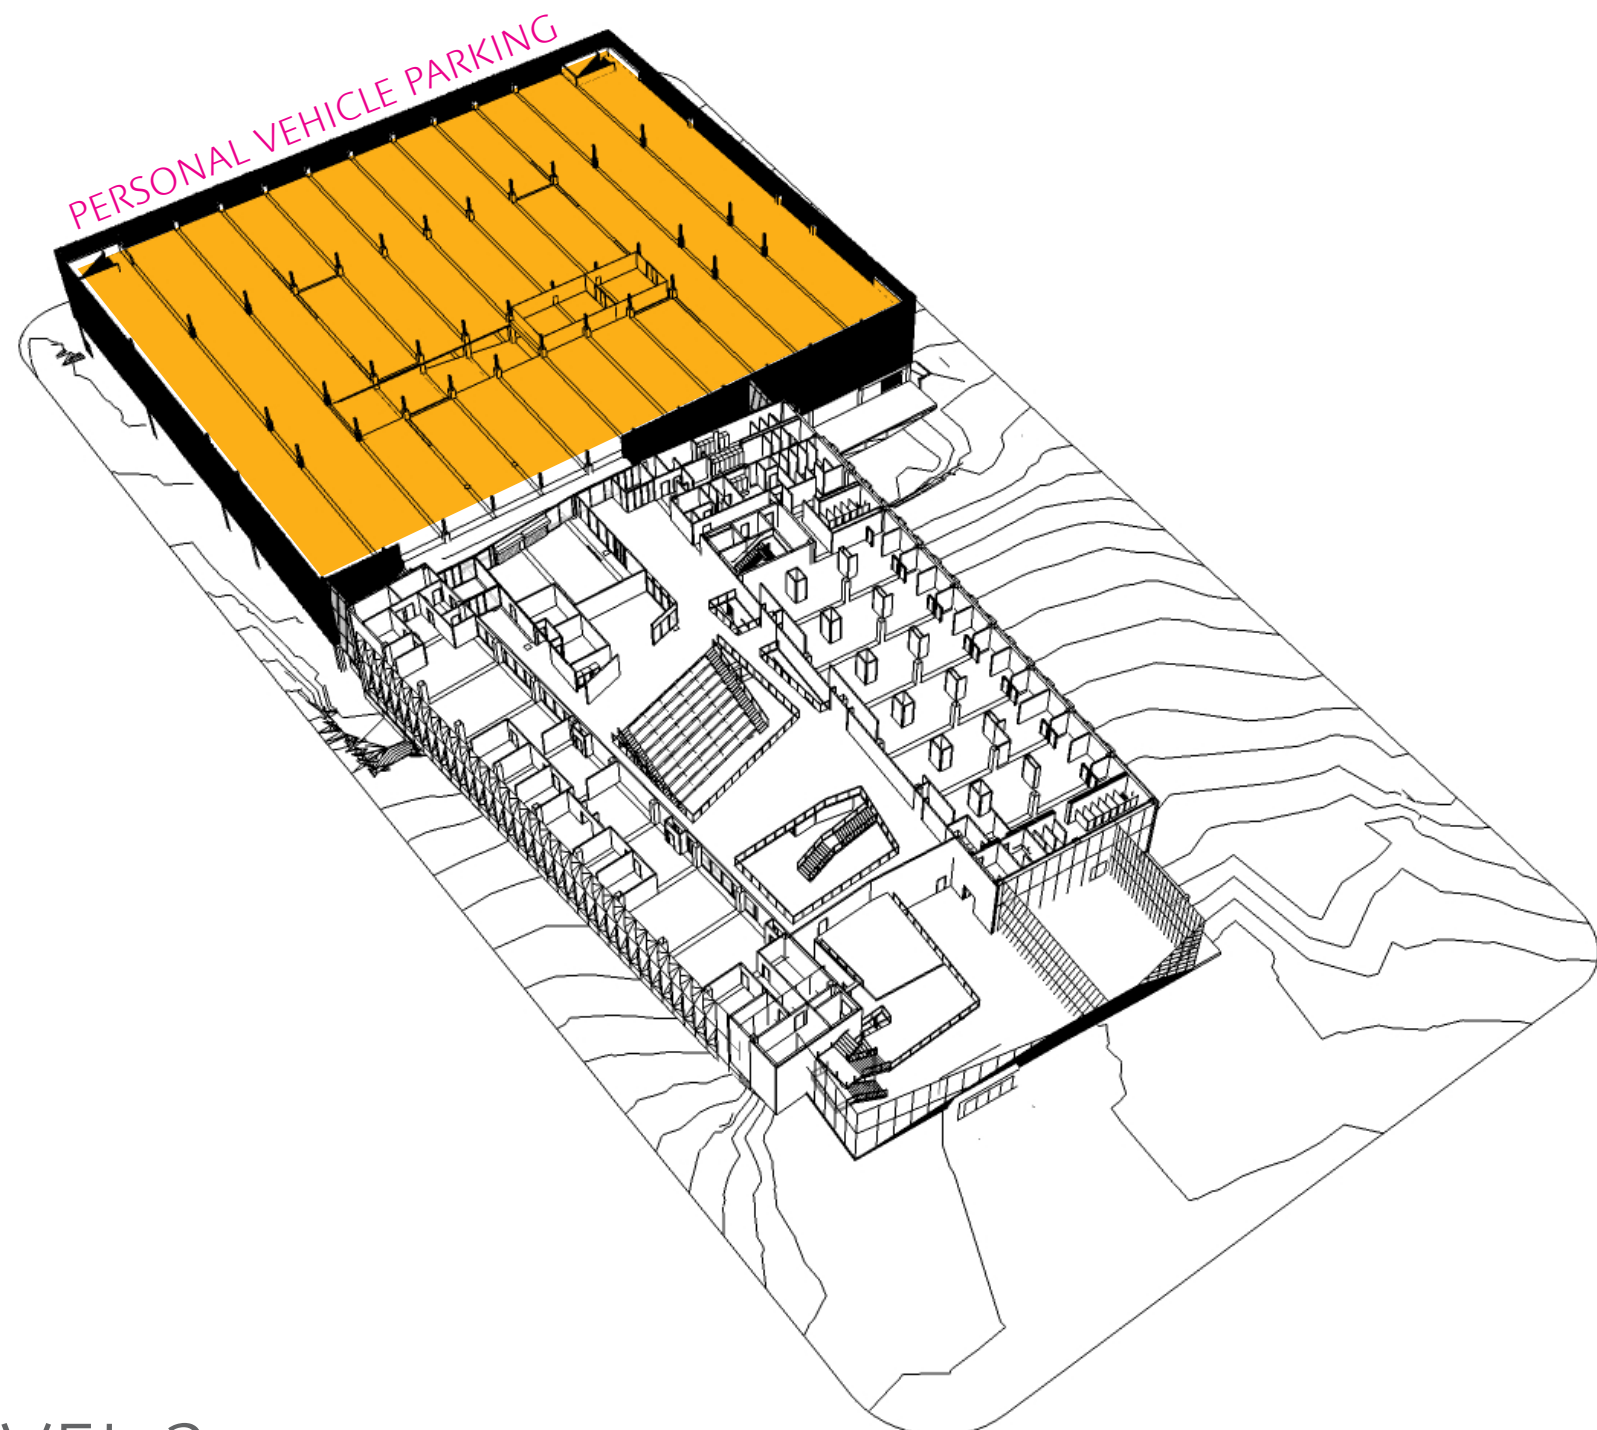

LEVEL 0

STEP 1: ARRIVE AT PRECINCT IN PERSONAL VEHICLE

LEVEL 1

STEP 2: RAMP UP TO LEVEL 2 OF GARAGE

LEVEL 2

STEP 3: PARK AT LEVEL 2

LEVEL 2

STEP 4: ENTER PRECINCT, CHANGE INTO UNIFORM IN LOCKER ROOM AND/OR USE FITNESS ROOM

LEVEL 2

STEP 5: GO DOWNSTAIRS TO ROLL CALL

LEVEL 1

STEP 6: MEET PATROL SARGENTS, PREP FOR SHIFT

LEVEL 1

STEP 7: GET EQUIPMENT NEEDED FOR SHIFT

LEVEL 1

STEP 8: EXIT PRECINCT FOR SHIFT OUT IN COMMUNITY