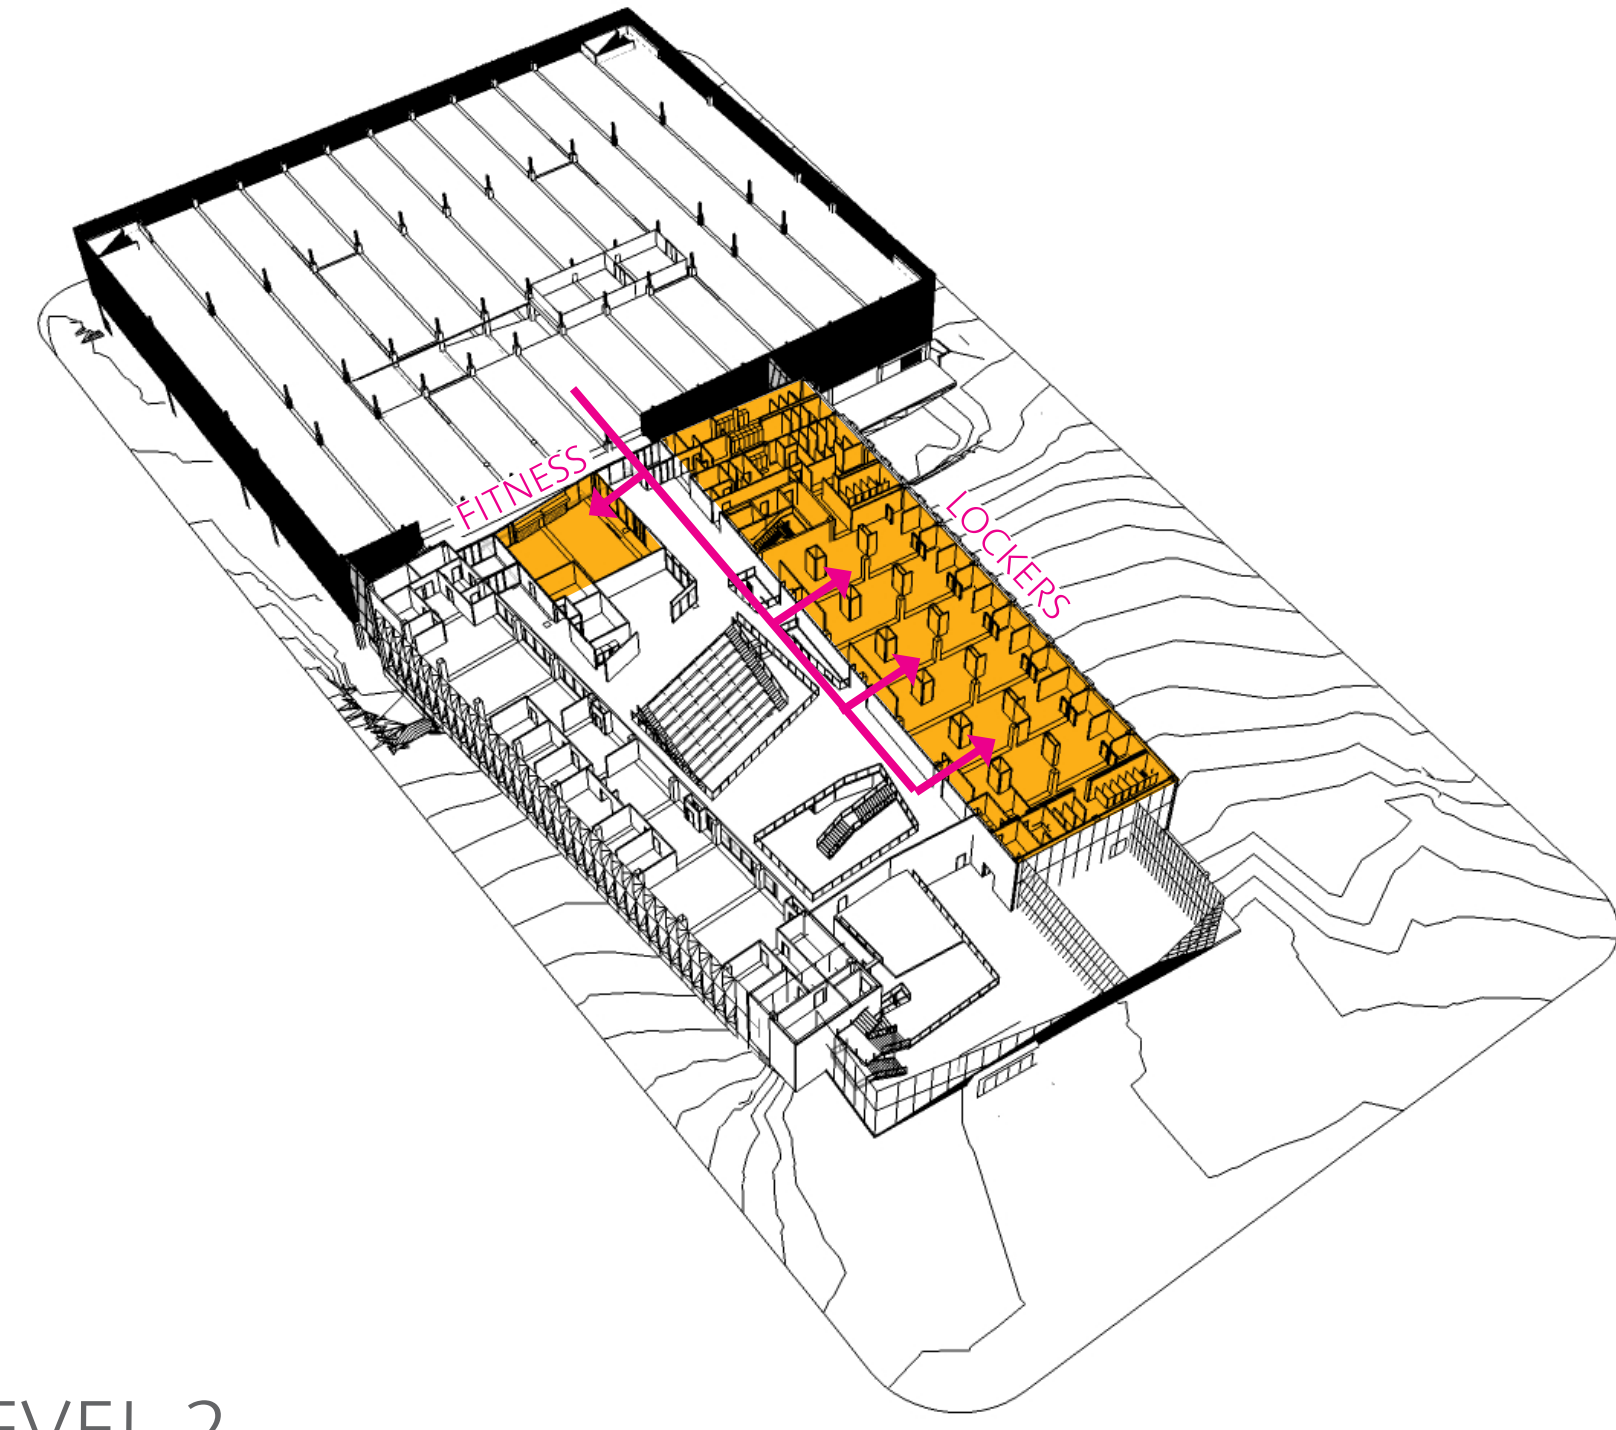

LEVEL 0

STEP 1: ARRIVE AT PRECINCT IN PERSONAL VEHICLE

LEVEL 1

STEP 2: RAMP UP TO LEVEL 2 OF GARAGE

LEVEL 2

STEP 3: PARK AT LEVEL 2

LEVEL 2

STEP 4: ENTER PRECINCT, CHANGE INTO UNIFORM IN LOCKER ROOM AND/OR USE FITNESS ROOM

LEVEL 2

STEP 5: GO DOWNSTAIRS TO ROLL CALL

LEVEL 1

STEP 6: MEET PATROL SARGENTS, PREP FOR SHIFT

LEVEL 1

STEP 7: GET EQUIPMENT NEEDED FOR SHIFT

LEVEL 1

STEP 8: EXIT PRECINCT FOR SHIFT OUT IN COMMUNITY