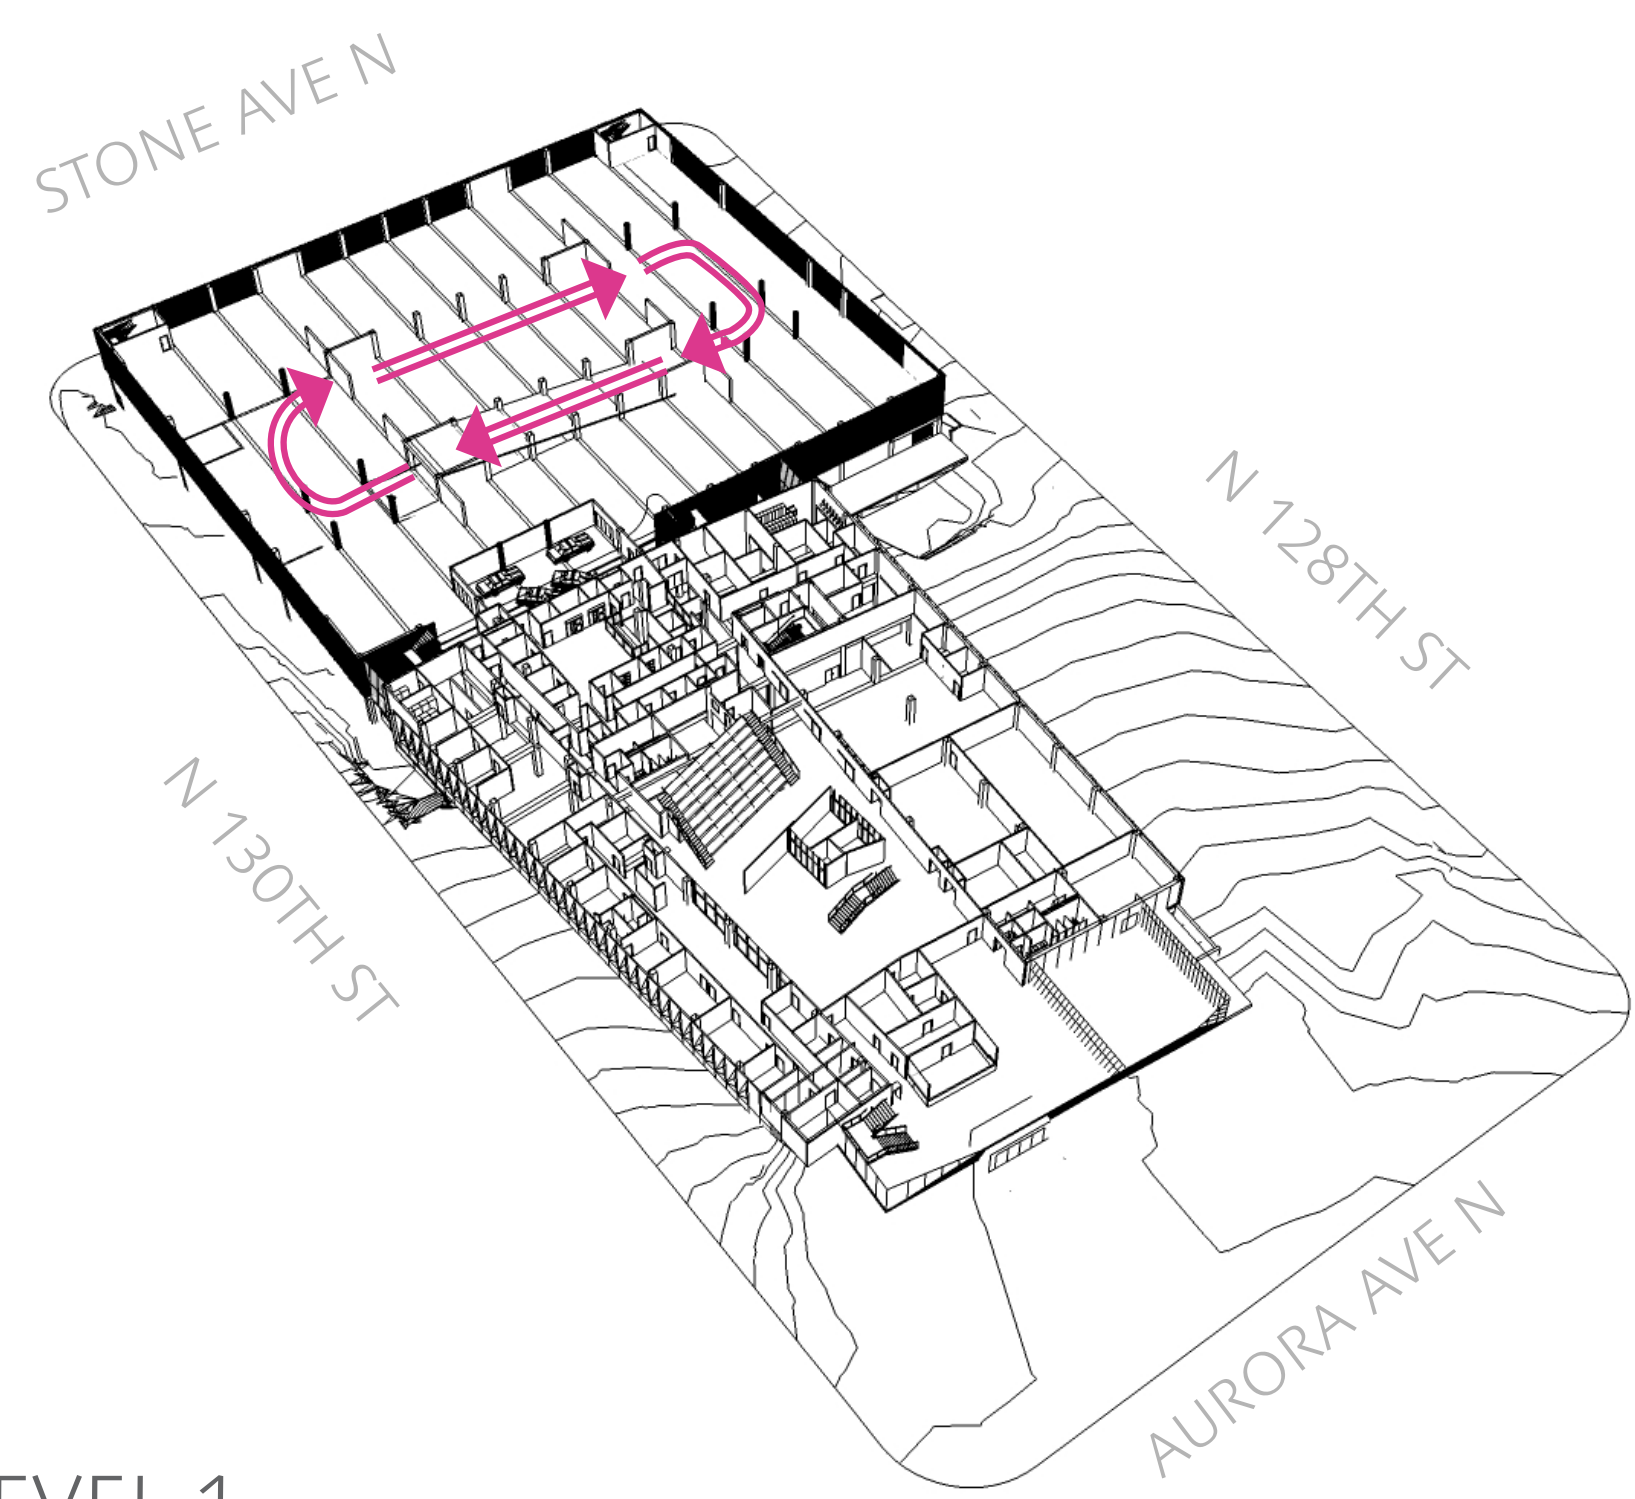

LEVEL 0

STEP 1: ARRIVE AT PRECINCT IN PERSONAL VEHICLE

LEVEL 1

STEP 2: RAMP UP TO LEVEL 2 OF GARAGE

LEVEL 2

STEP 3: PARK AT LEVEL 2

LEVEL 2

STEP 4: ENTER PRECINCT, CHANGE INTO UNIFORM IN LOCKER ROOM AND/OR USE FITNESS ROOM

LEVEL 2

STEP 5: GO DOWNSTAIRS TO ROLL CALL

LEVEL 1

STEP 6: MEET PATROL SARGENTS, PREP FOR SHIFT

LEVEL 1

STEP 7: GET EQUIPMENT NEEDED FOR SHIFT

LEVEL 1

STEP 8: EXIT PRECINCT FOR SHIFT OUT IN COMMUNITY