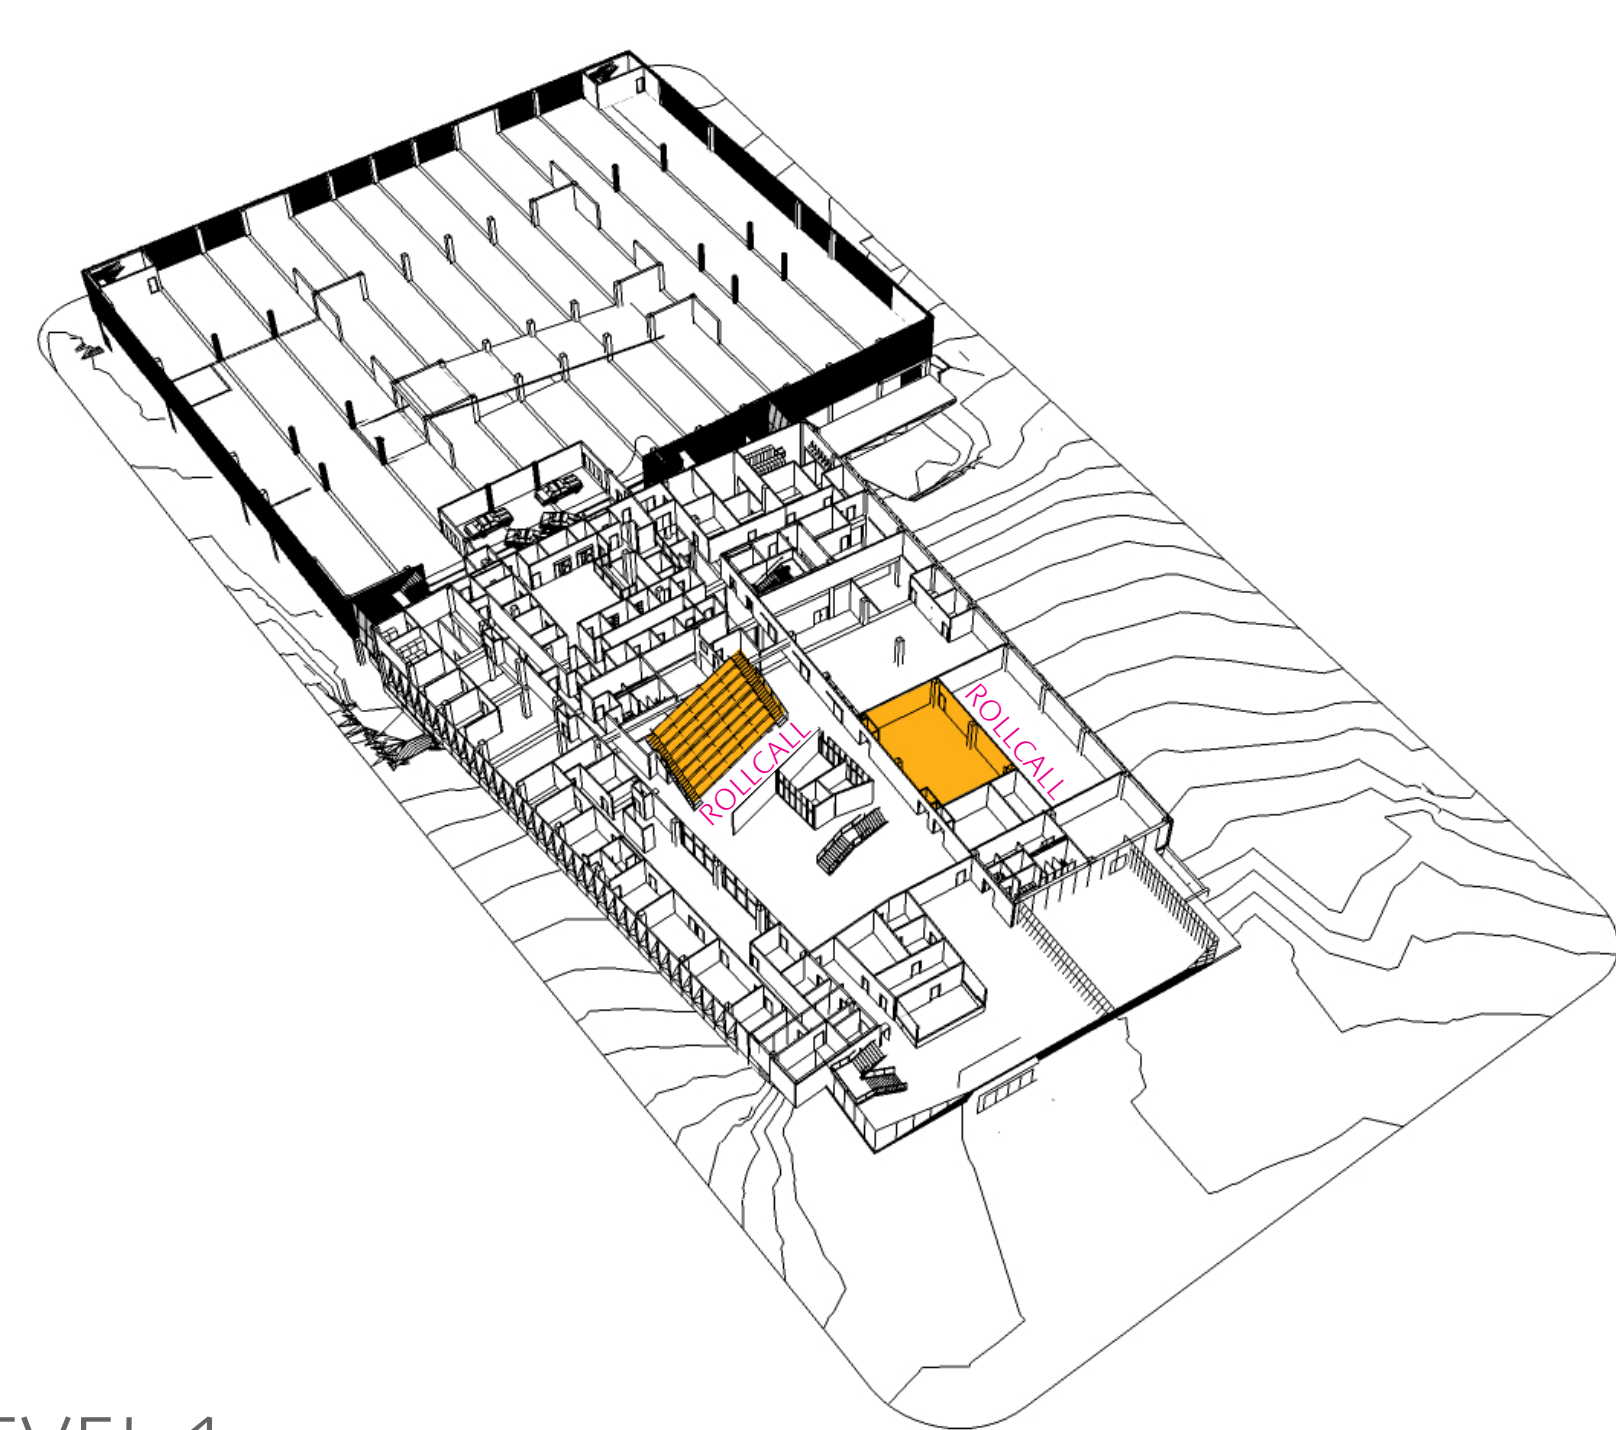

LEVEL 0

STEP 1: ARRIVE AT PRECINCT IN PERSONAL VEHICLE

LEVEL 1

STEP 2: RAMP UP TO LEVEL 2 OF GARAGE

LEVEL 2

STEP 3: PARK AT LEVEL 2

LEVEL 2

STEP 4: ENTER PRECINCT, CHANGE INTO UNIFORM IN LOCKER ROOM AND/OR USE FITNESS ROOM

LEVEL 2

STEP 5: GO DOWNSTAIRS TO ROLL CALL

LEVEL 1

STEP 6: MEET PATROL SARGENTS, PREP FOR SHIFT

LEVEL 1

STEP 7: GET EQUIPMENT NEEDED FOR SHIFT

LEVEL 1

STEP 8: EXIT PRECINCT FOR SHIFT OUT IN COMMUNITY