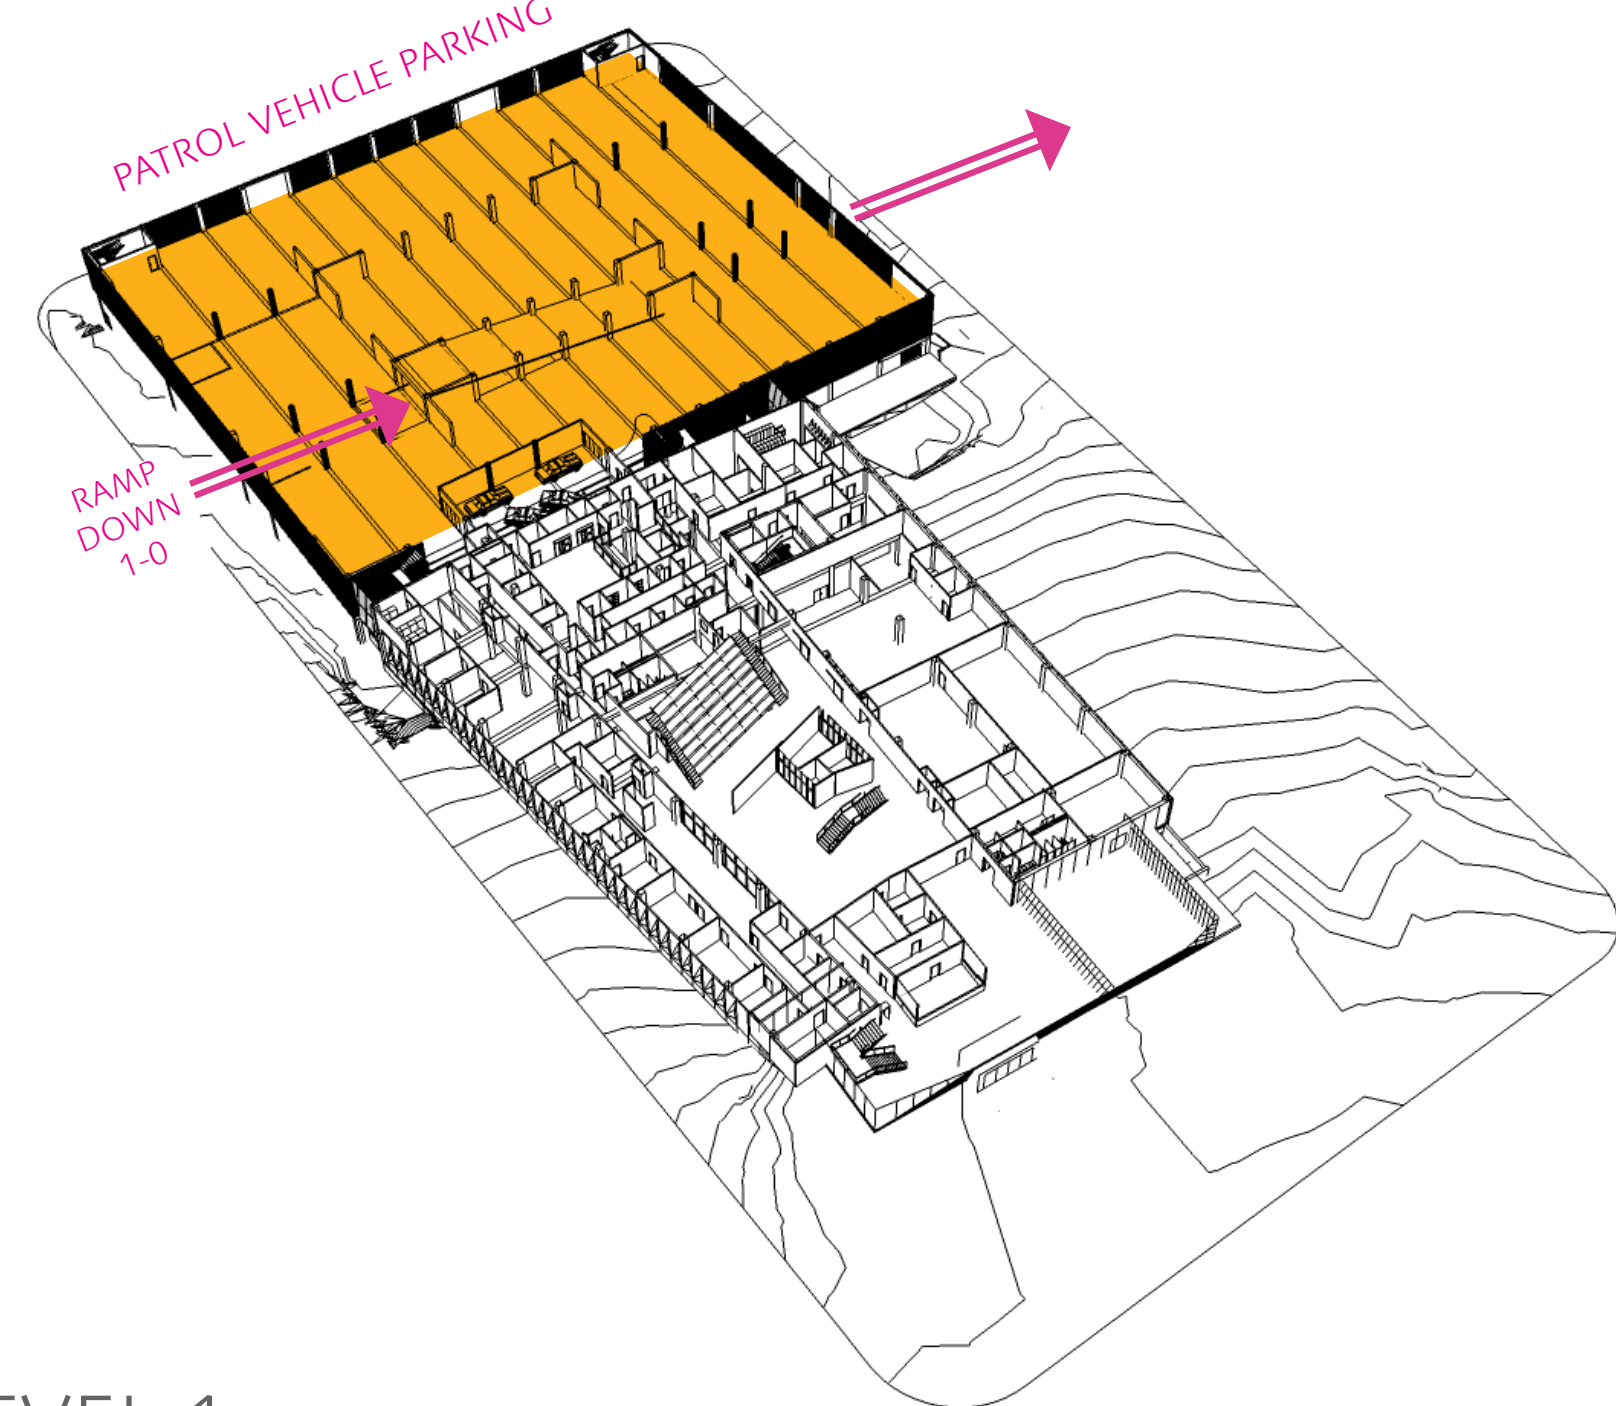

LEVEL 0

STEP 1: ARRIVE AT PRECINCT IN PERSONAL VEHICLE

LEVEL 1

STEP 2: RAMP UP TO LEVEL 2 OF GARAGE

LEVEL 2

STEP 3: PARK AT LEVEL 2

LEVEL 2

STEP 4: ENTER PRECINCT, CHANGE INTO UNIFORM IN LOCKER ROOM AND/OR USE FITNESS ROOM

LEVEL 2

STEP 5: GO DOWNSTAIRS TO ROLL CALL

LEVEL 1

STEP 6: MEET PATROL SARGENTS, PREP FOR SHIFT

LEVEL 1

STEP 7: GET EQUIPMENT NEEDED FOR SHIFT

LEVEL 1

STEP 8: EXIT PRECINCT FOR SHIFT OUT IN COMMUNITY