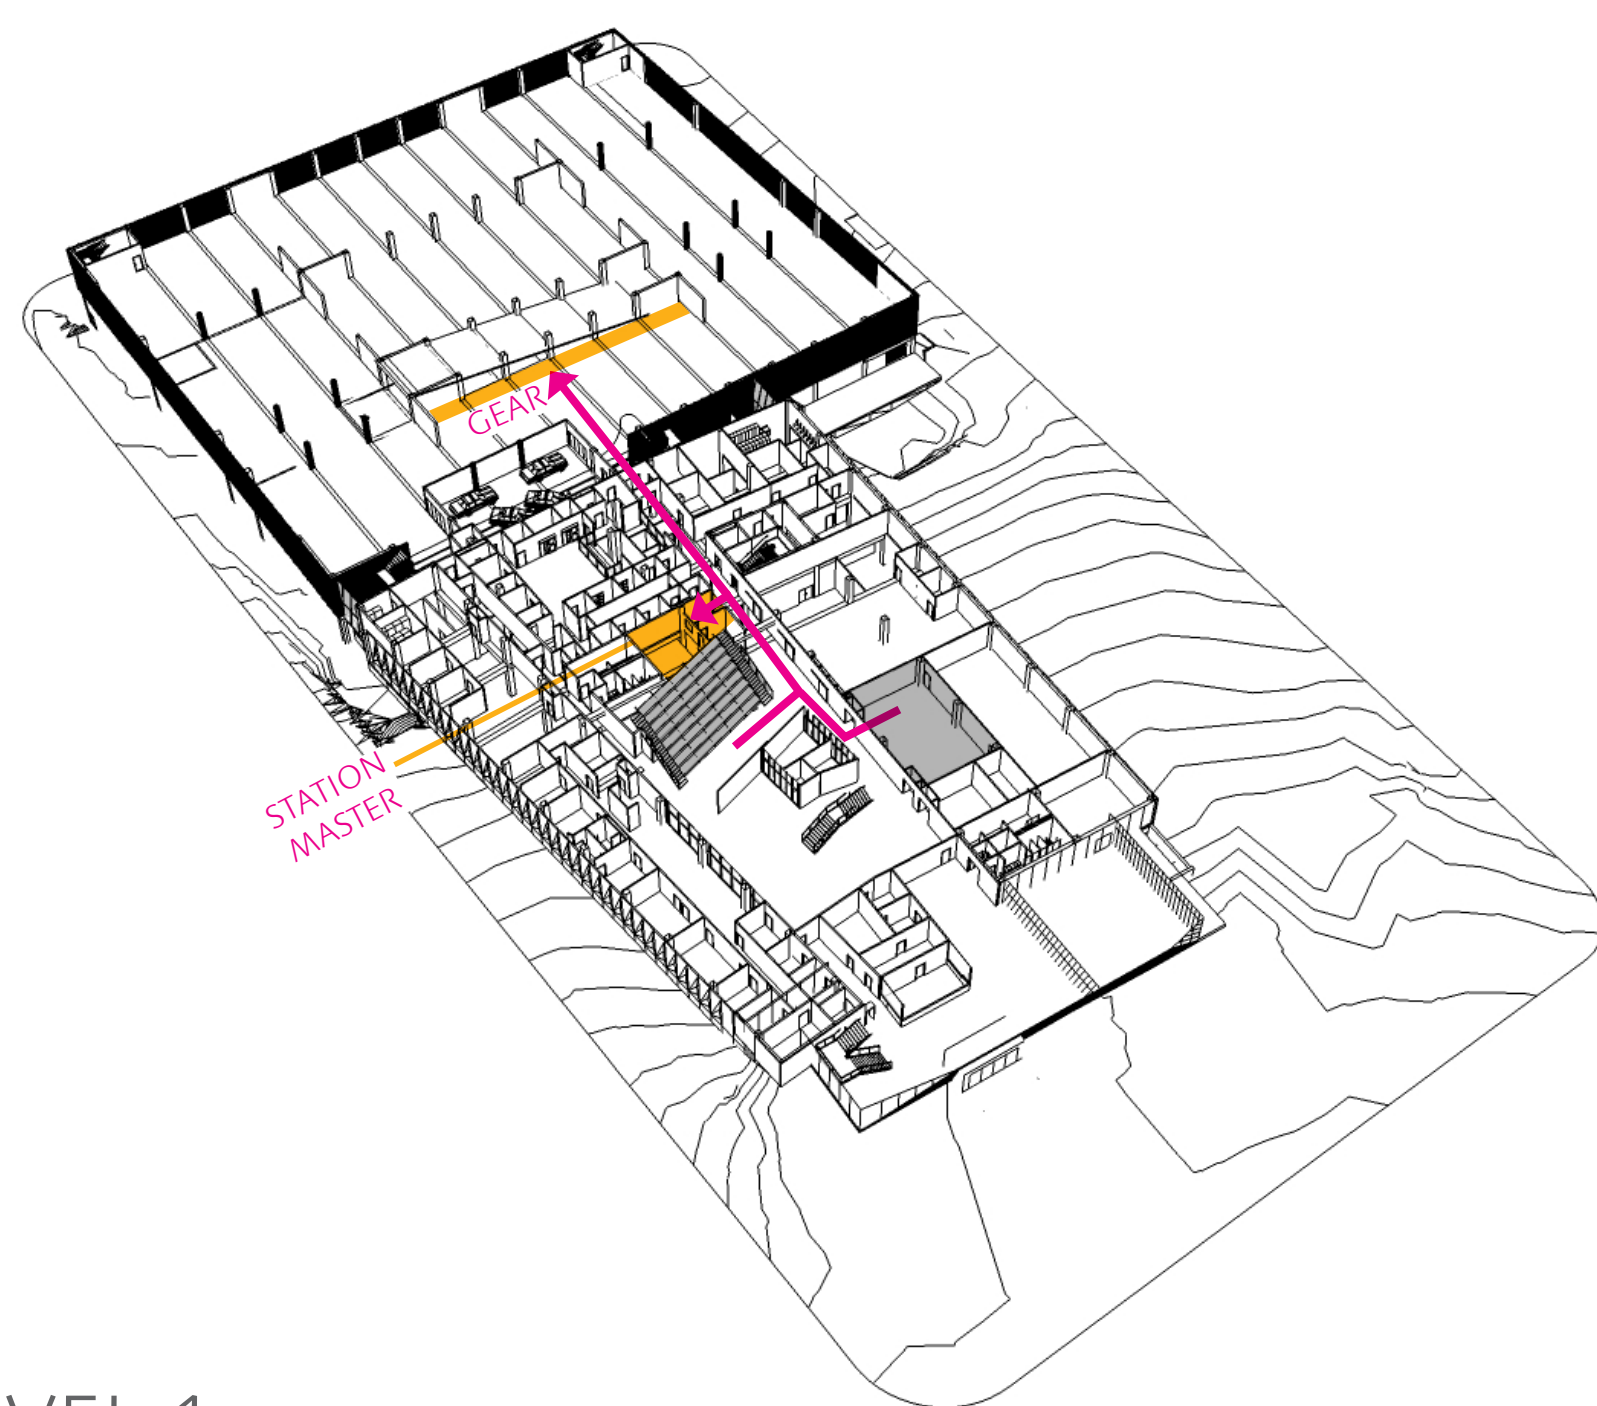

LEVEL 0

STEP 1: ARRIVE AT PRECINCT IN PERSONAL VEHICLE

LEVEL 1

STEP 2: RAMP UP TO LEVEL 2 OF GARAGE

LEVEL 2

STEP 3: PARK AT LEVEL 2

LEVEL 2

STEP 4: ENTER PRECINCT, CHANGE INTO UNIFORM IN LOCKER ROOM AND/OR USE FITNESS ROOM

LEVEL 2

STEP 5: GO DOWNSTAIRS TO ROLL CALL

LEVEL 1

STEP 6: MEET PATROL SARGENTS, PREP FOR SHIFT

LEVEL 1

STEP 7: GET EQUIPMENT NEEDED FOR SHIFT

LEVEL 1

STEP 8: EXIT PRECINCT FOR SHIFT OUT IN COMMUNITY