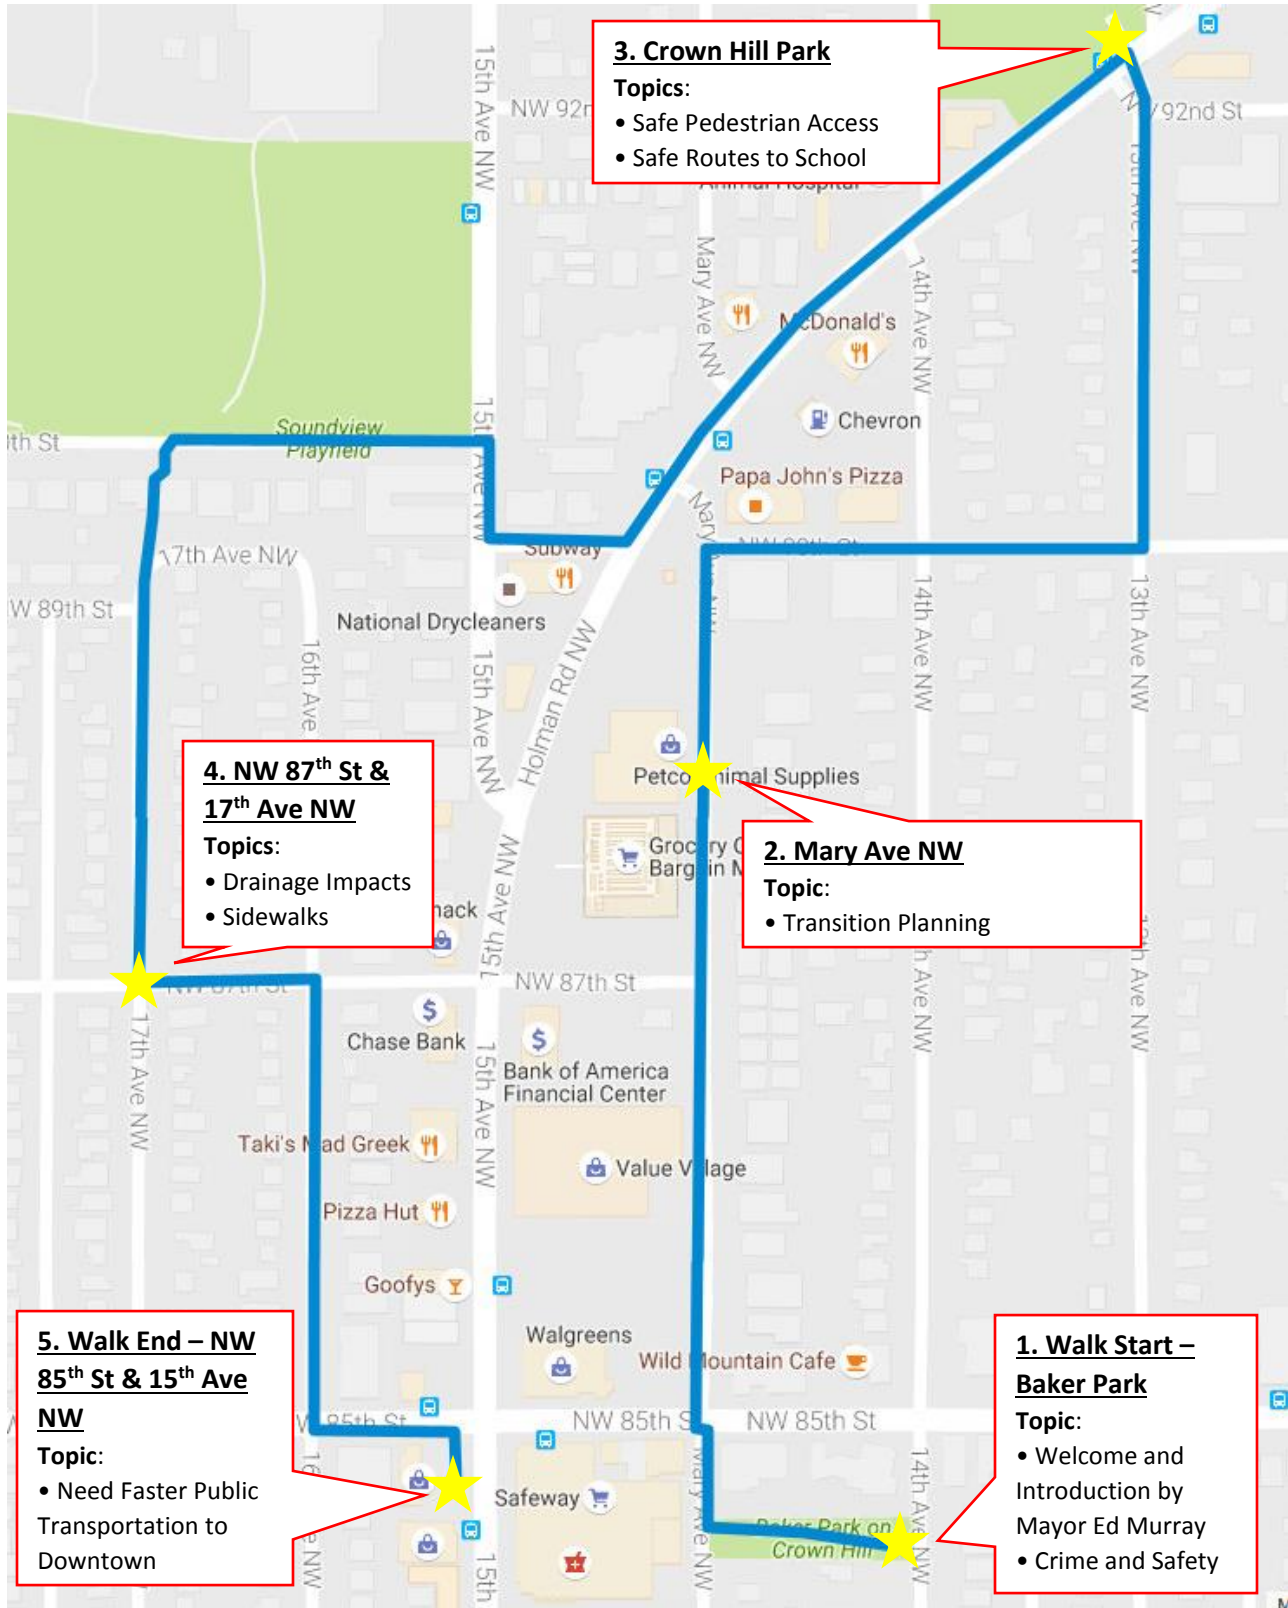

**Find It, Fix It Community Walk Route*
Crown Hill / Whittier Heights**

November 19, 2016 – 11:00am to 12:30pm

*Walk route is subject to change

Total Distance: 1.3 miles

Walk Route: 

Walk Route Stops: 