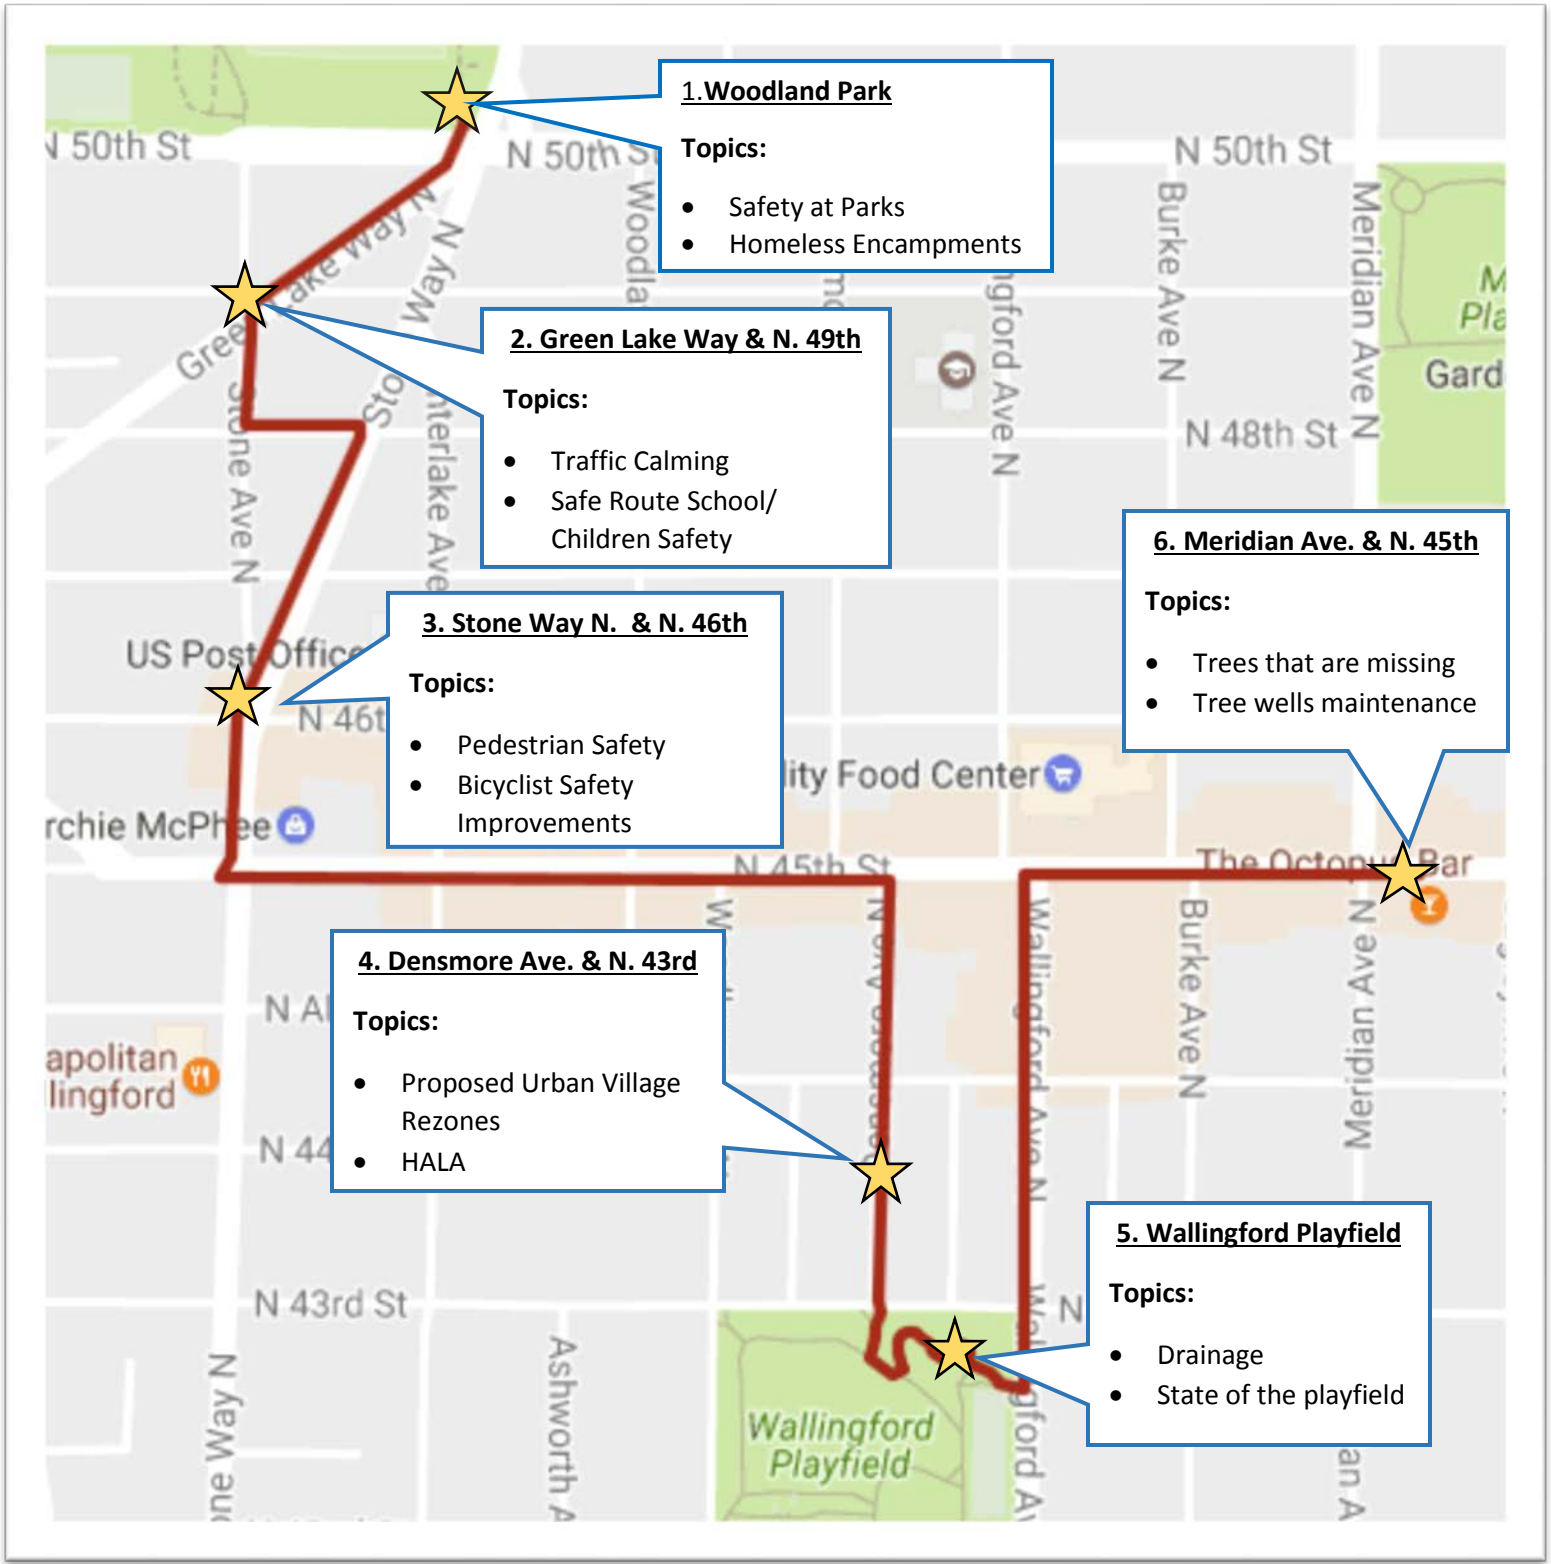

Find It, Fix It Community Walk Route Wallingford

March 14, 2017 - 5:00pm-7:00pm

1. Woodland Park

Topics:

- Safety at Parks
- Homeless Encampments

2. Green Lake Way & N. 49th

Topics:

- Traffic Calming
- Safe Route School/
Children Safety

3. Stone Way N. & N. 46th

Topics:

- Pedestrian Safety
- Bicyclist Safety
Improvements

4. Densmore Ave. & N. 43rd

Topics:

- Proposed Urban Village
Rezones
- HALA

6. Meridian Ave. & N. 45th

Topics:

- Trees that are missing
- Tree wells maintenance

5. Wallingford Playfield

Topics:

- Drainage
- State of the playfield

Total Distance: 1.07 mile Walk Route:  Walk Route Stops: 