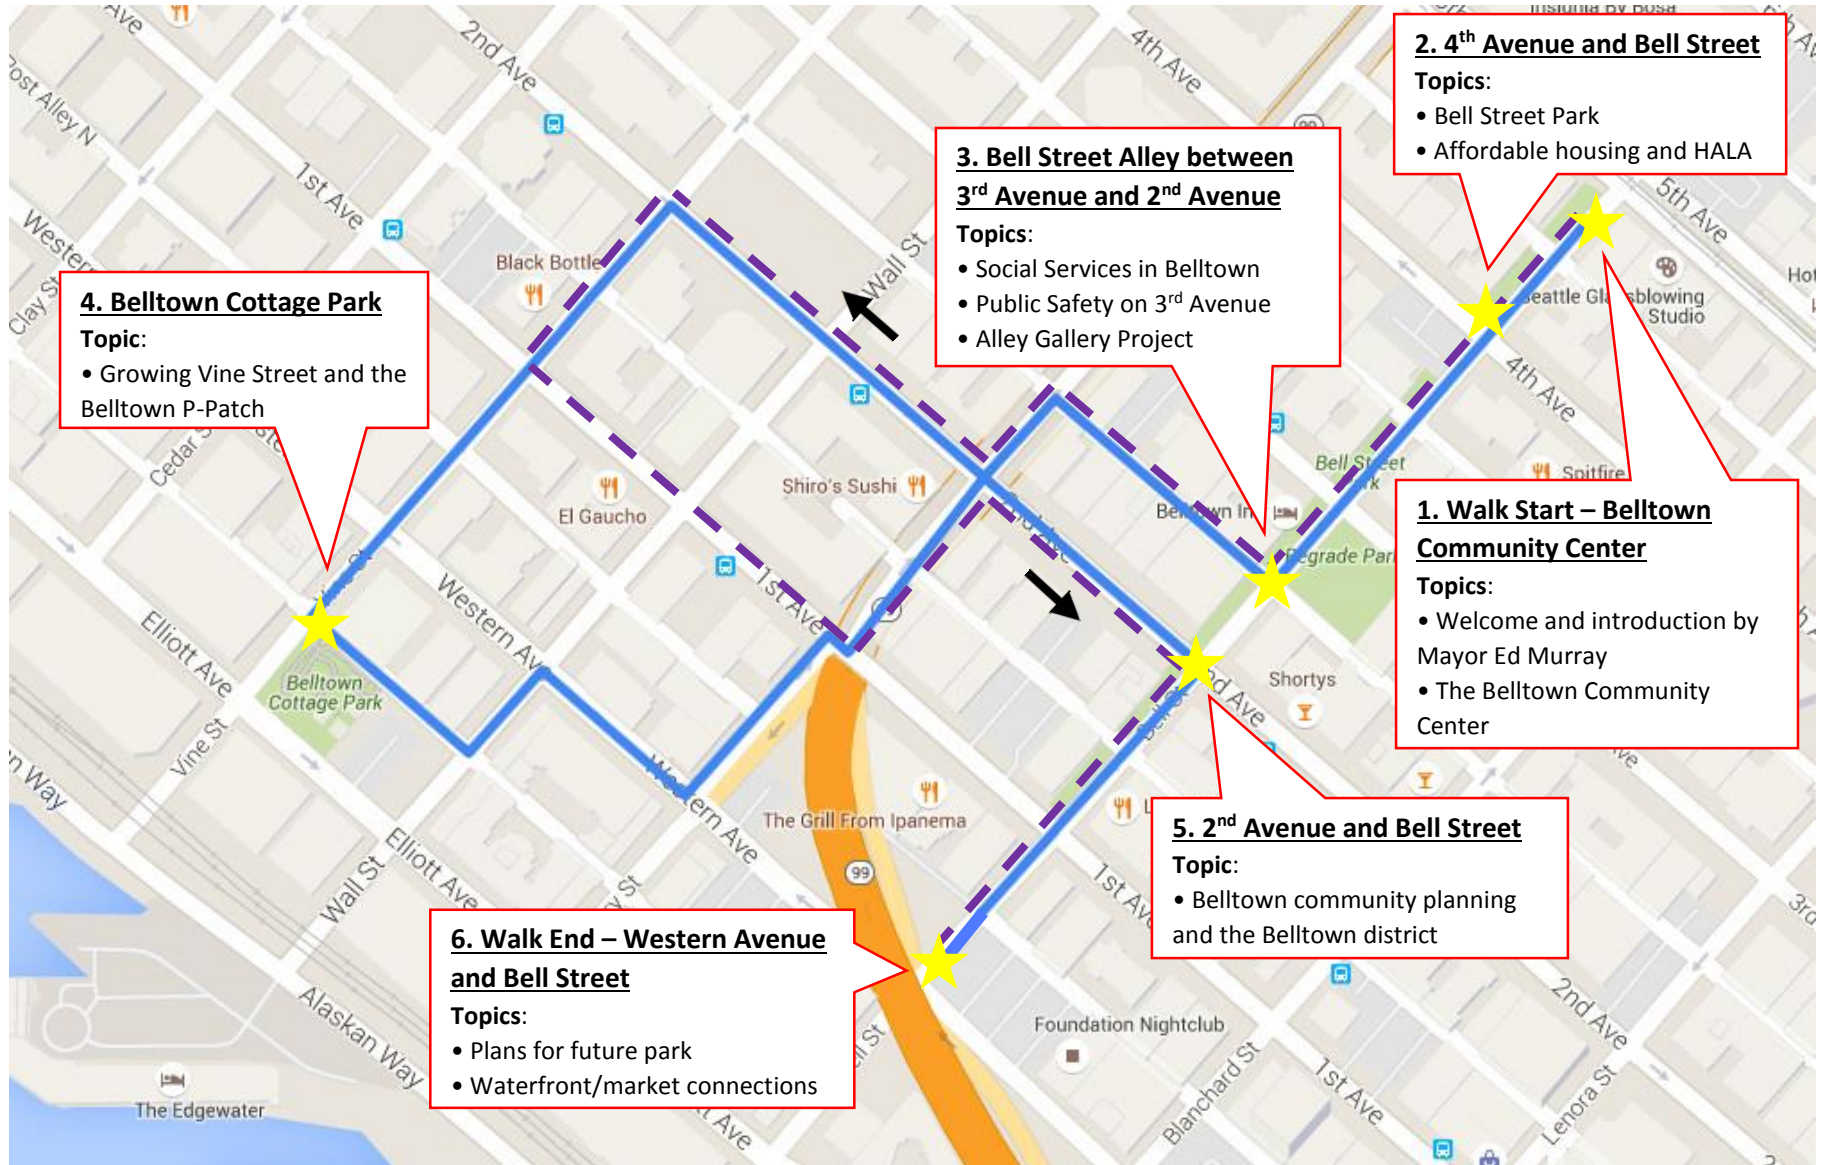

Find It, Fix It Community Walk Route Belltown

June 28, 2016 - 6:00pm-7:30pm

Total Distance: 1 mile Walk Route:  Accessible Walk Route:  Walk Route Stops: 