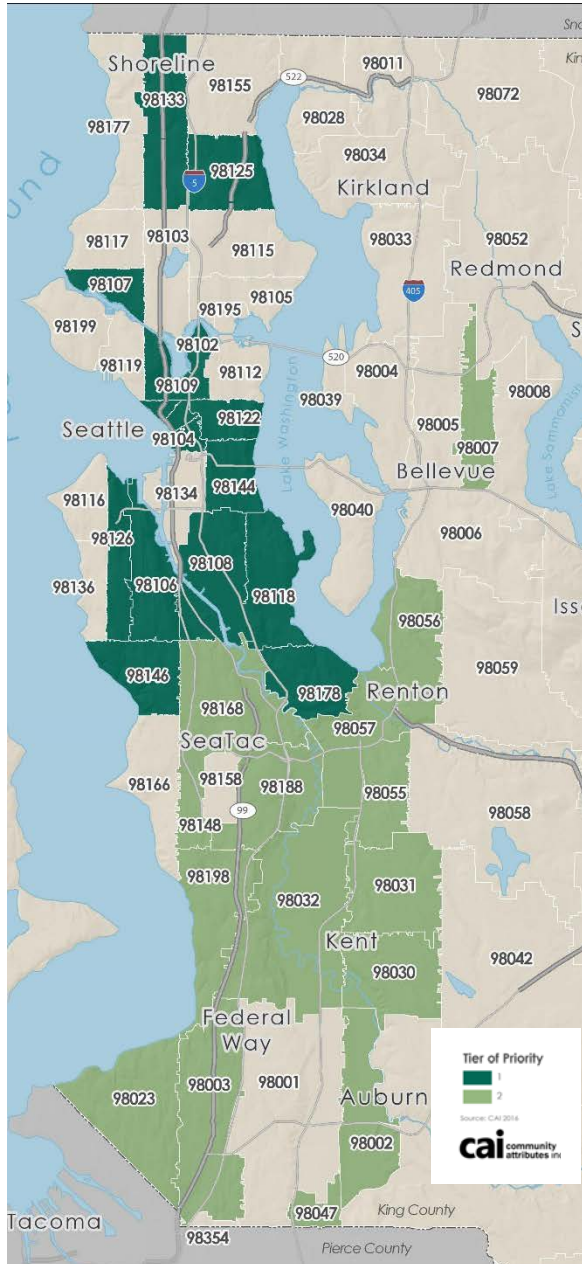

# PRIORITY HIRE in the CITY of SEATTLE and KING COUNTY

Economically distressed ZIP codes in Seattle and King County are based on several indicators:

1. People living under 200% of the federal poverty line.
2. Unemployment rate.
3. Those over 25 without a college degree.

## Priority Hire Economically Distressed ZIP Codes

Tier 1	Seattle Neighborhood	ZIP Code
Tier 1	Downtown	98101
Tier 1	Capitol Hill/Eastlake	98102
Tier 1	Downtown/ID	98104
Tier 1	Delridge	98106
Tier 1	Ballard	98107
Tier 1	S. Beacon Hill/South Park	98108
Tier 1	Interbay/Queen Anne	98109
Tier 1	Rainier Valley/Rainier Beach	98118
Tier 1	Belltown	98121
Tier 1	Central District	98122
Tier 1	Lake City/Northgate	98125
Tier 1	Delridge/High Point	98126
Tier 1	Bitter Lake/NW Seattle	98133
Tier 1	N. Beacon Hill	98144
Tier 1	White Center	98146
Tier 1	Rainier Beach/Skyway	98178

Tier 2	King County Neighborhood	ZIP Code
Tier 2	Kent/Auburn	98002
Tier 2	Federal Way	98003
Tier 2	Bellevue	98007
Tier 2	Federal Way	98023
Tier 2	East Kent	98030
Tier 2	Northeast Kent	98031
Tier 2	West Kent	98032
Tier 2	Pacific	98047
Tier 2	South Renton	98055
Tier 2	Northeast Renton	98056
Tier 2	Central Renton	98057
Tier 2	Burien	98148
Tier 2	Boulevard Park/Tukwila	98168
Tier 2	SeaTac/Tukwila	98188
Tier 2	Des Moines	98198