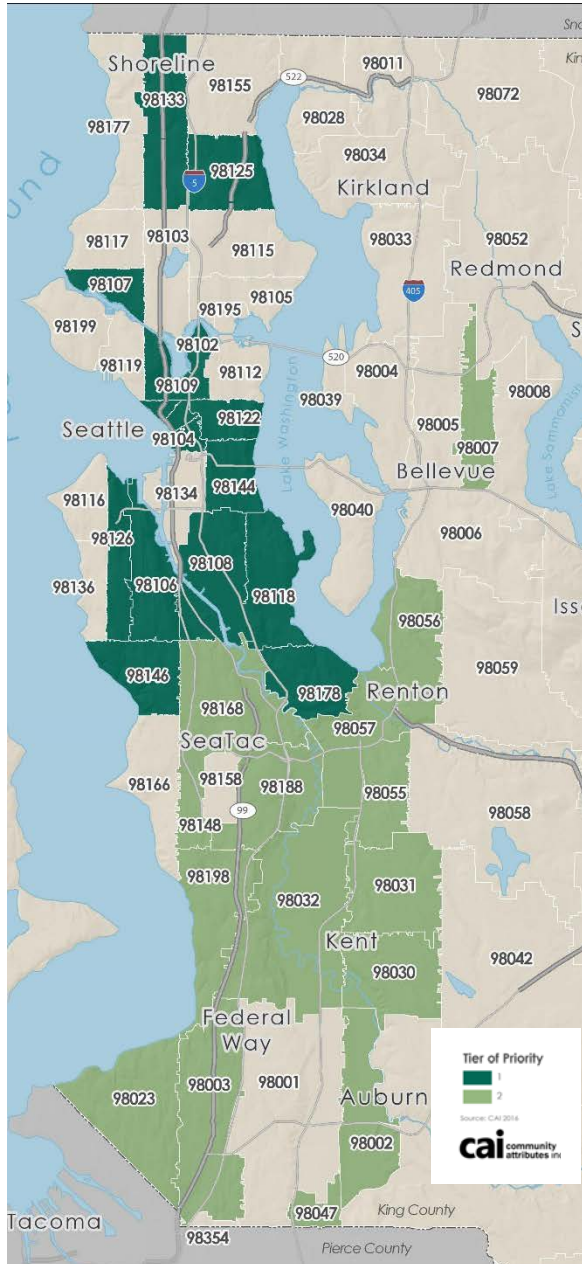

PRIORITY HIRE in the CITY of SEATTLE and KING COUNTY

Economically distressed ZIP codes in Seattle and King County are based on several indicators:

1. People living under 200% of the federal poverty line.
2. Unemployment rate.
3. Those over 25 without a college degree.

Priority Hire Economically Distressed ZIP Codes

Tier 1	Seattle Neighborhood	ZIP Code
Tier 1	Downtown	98101
Tier 1	Capitol Hill/Eastlake	98102
Tier 1	Downtown/ID	98104
Tier 1	Delridge	98106
Tier 1	Ballard	98107
Tier 1	S. Beacon Hill/South Park	98108
Tier 1	Interbay/Queen Anne	98109
Tier 1	Rainier Valley/Rainier Beach	98118
Tier 1	Belltown	98121
Tier 1	Central District	98122
Tier 1	Lake City/Northgate	98125
Tier 1	Delridge/High Point	98126
Tier 1	Bitter Lake/NW Seattle	98133
Tier 1	N. Beacon Hill	98144
Tier 1	White Center	98146
Tier 1	Rainier Beach/Skyway	98178

Tier 2	King County Neighborhood	ZIP Code
Tier 2	Kent/Auburn	98002
Tier 2	Federal Way	98003
Tier 2	Bellevue	98007
Tier 2	Federal Way	98023
Tier 2	East Kent	98030
Tier 2	Northeast Kent	98031
Tier 2	West Kent	98032
Tier 2	Pacific	98047
Tier 2	South Renton	98055
Tier 2	Northeast Renton	98056
Tier 2	Central Renton	98057
Tier 2	Burien	98148
Tier 2	Boulevard Park/Tukwila	98168
Tier 2	SeaTac/Tukwila	98188
Tier 2	Des Moines	98198