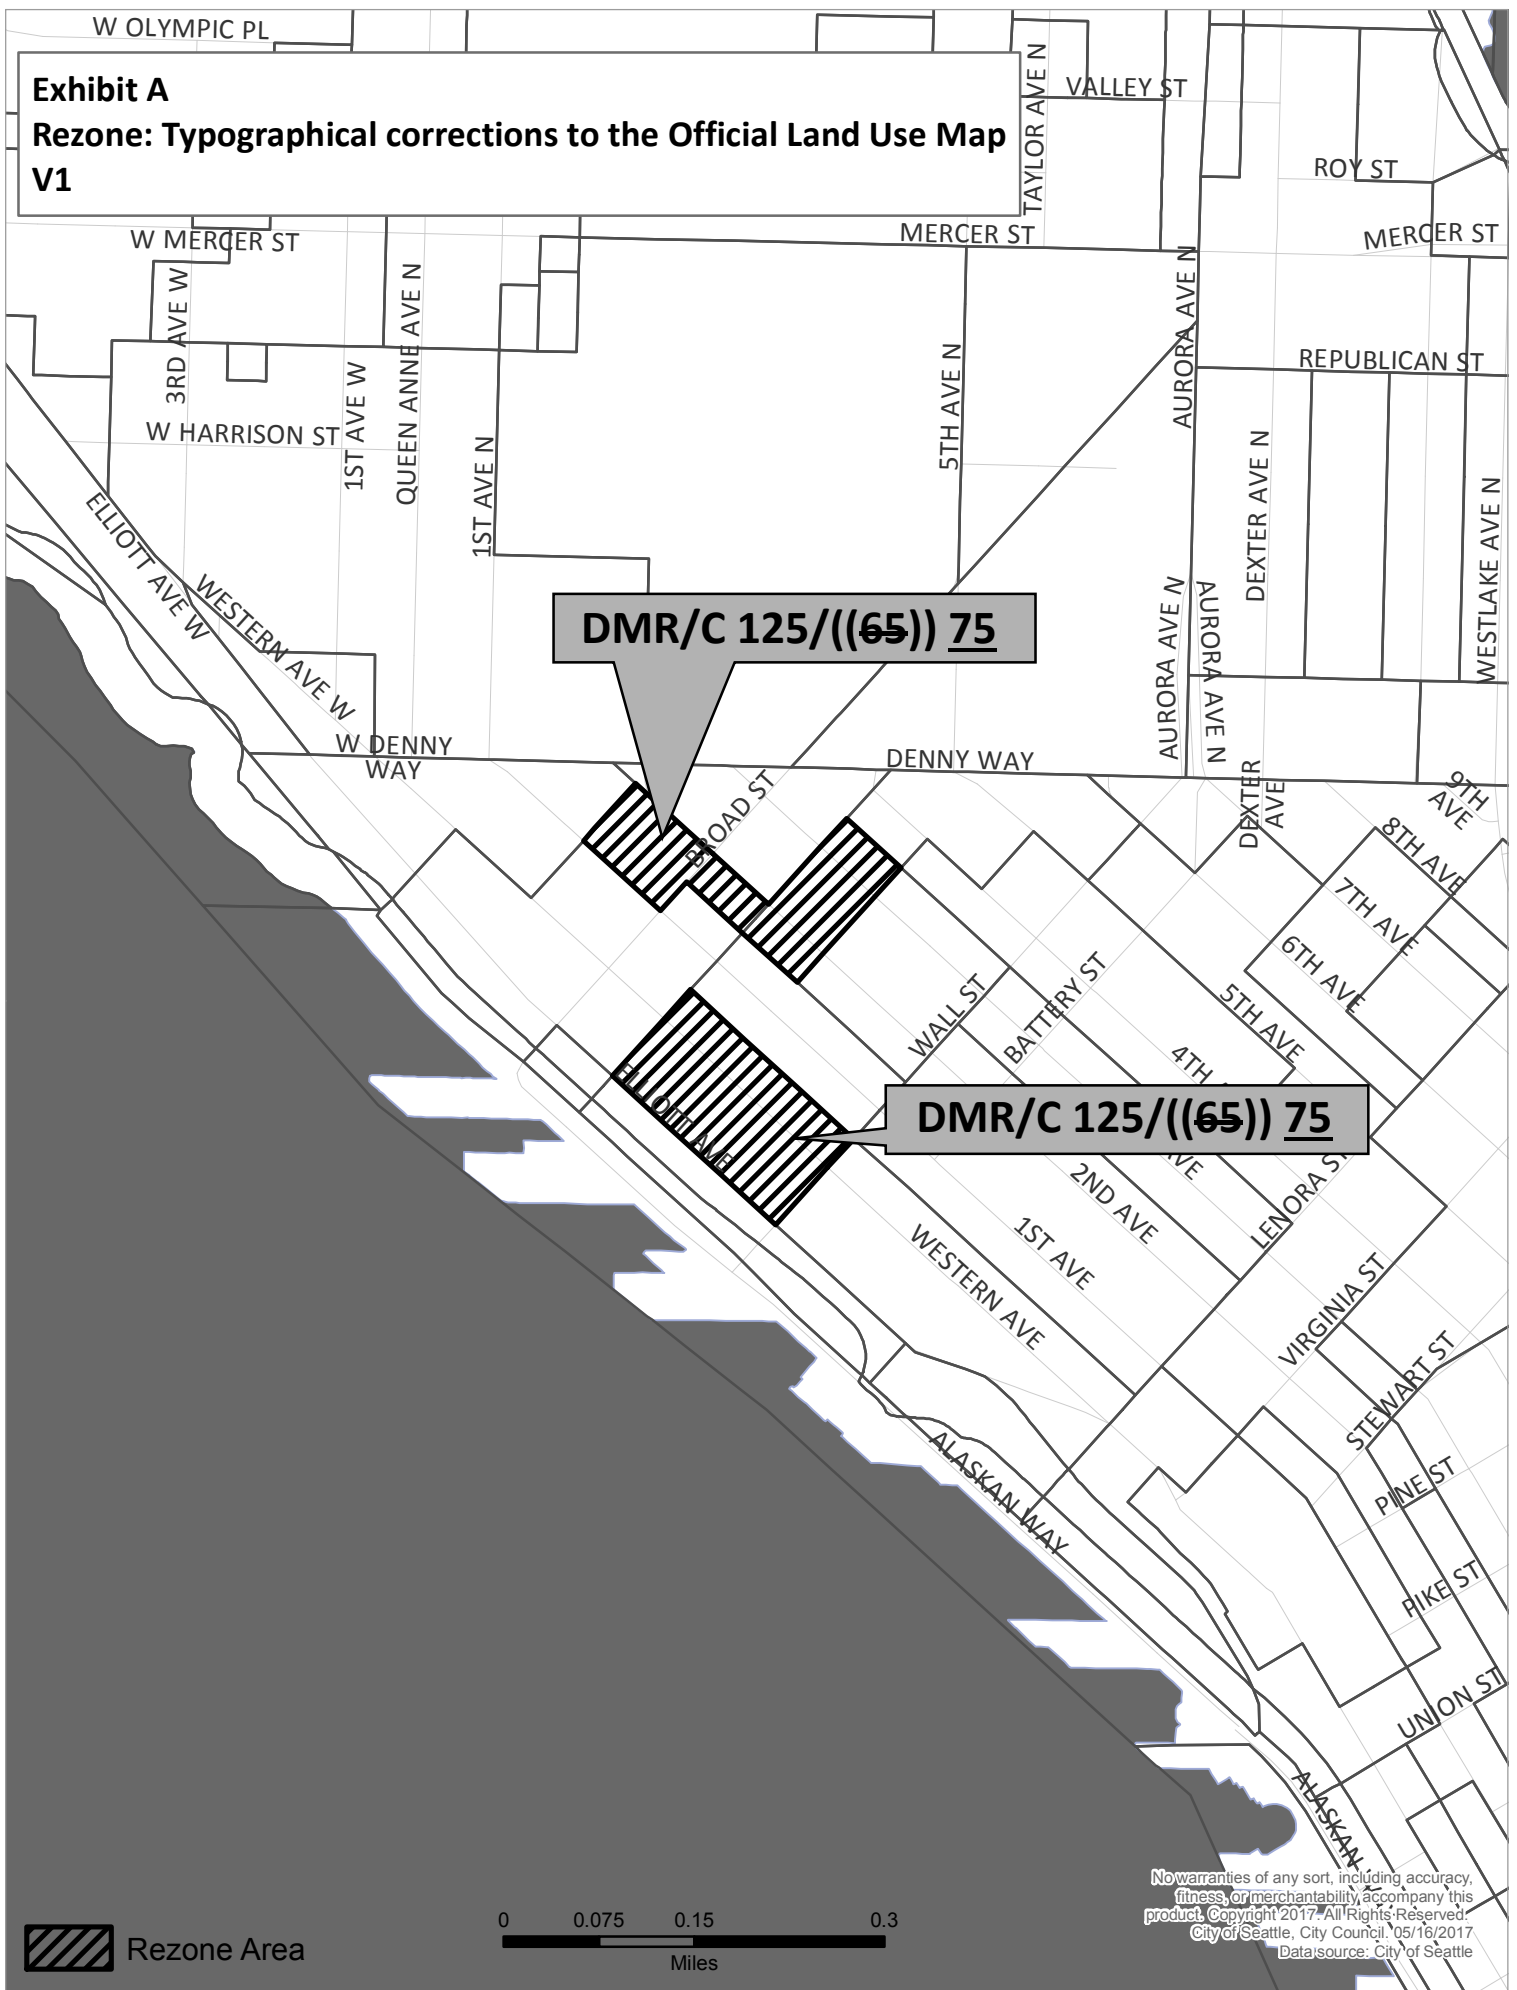

Exhibit A

**Rezone: Typographical corrections to the Official Land Use Map
V1**

 Rezone Area

0 0.075 0.15 0.3
Miles

No warranties of any sort, including accuracy, fitness, or merchantability, accompany this product. Copyright 2017. All Rights Reserved. City of Seattle, City Council, 05/16/2017. Data source: City of Seattle