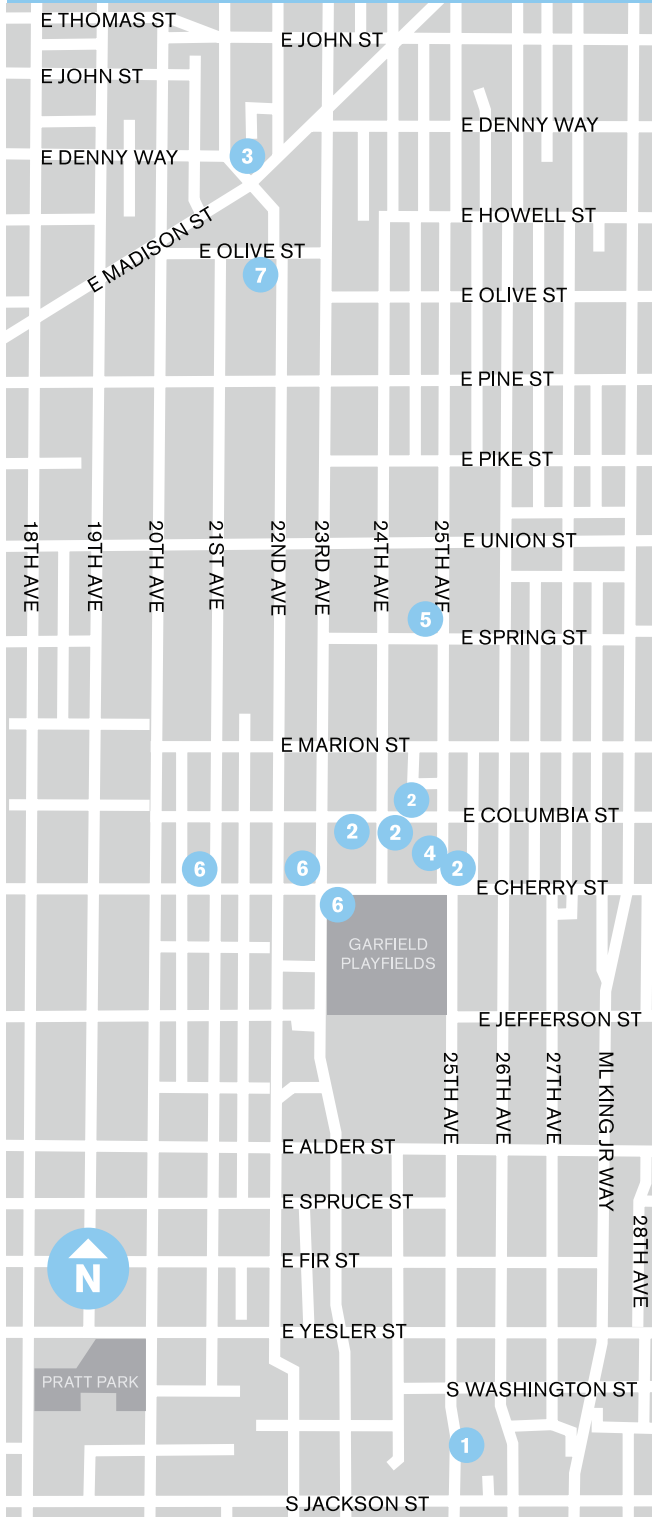

1

2

3

Art Interruptions 2015 Central District

4

5

6

7

Art Interruptions 2015

Central District

LEGEND

- 1 Bayu Angermeyer
Seeking Kindred Spirits
- 2 Carina Del Rosario
Central District Children
Stories: Memories and Messages
- 3 Esther Ervin
Little Art Supply Depot
- 4 Alison Foshee
Everyday Magic
- 5 Naoko Morisawa
Mosaic Garden
- 6 Hanako O'Leary
Against The Current: Journey
Through the Central District
neighborhood, hope will ebb
and flow ...
- 7 Sonya Stockton
Still Life

Art Interruptions offers ephemeral moments of surprise and reflection in the Central Area Neighborhood Greenway from September 4, 2015 to January 3, 2016.

Seattle Summer Parkways

Saturday September 12, 2015

Meet the Artists! Explore the neighborhood and the artwork on September 12th from 12:00 noon until 2:00p.m., when all 7 artists will be onsite at their artwork.

OFFICE OF ARTS & CULTURE
CITY OF SEATTLE