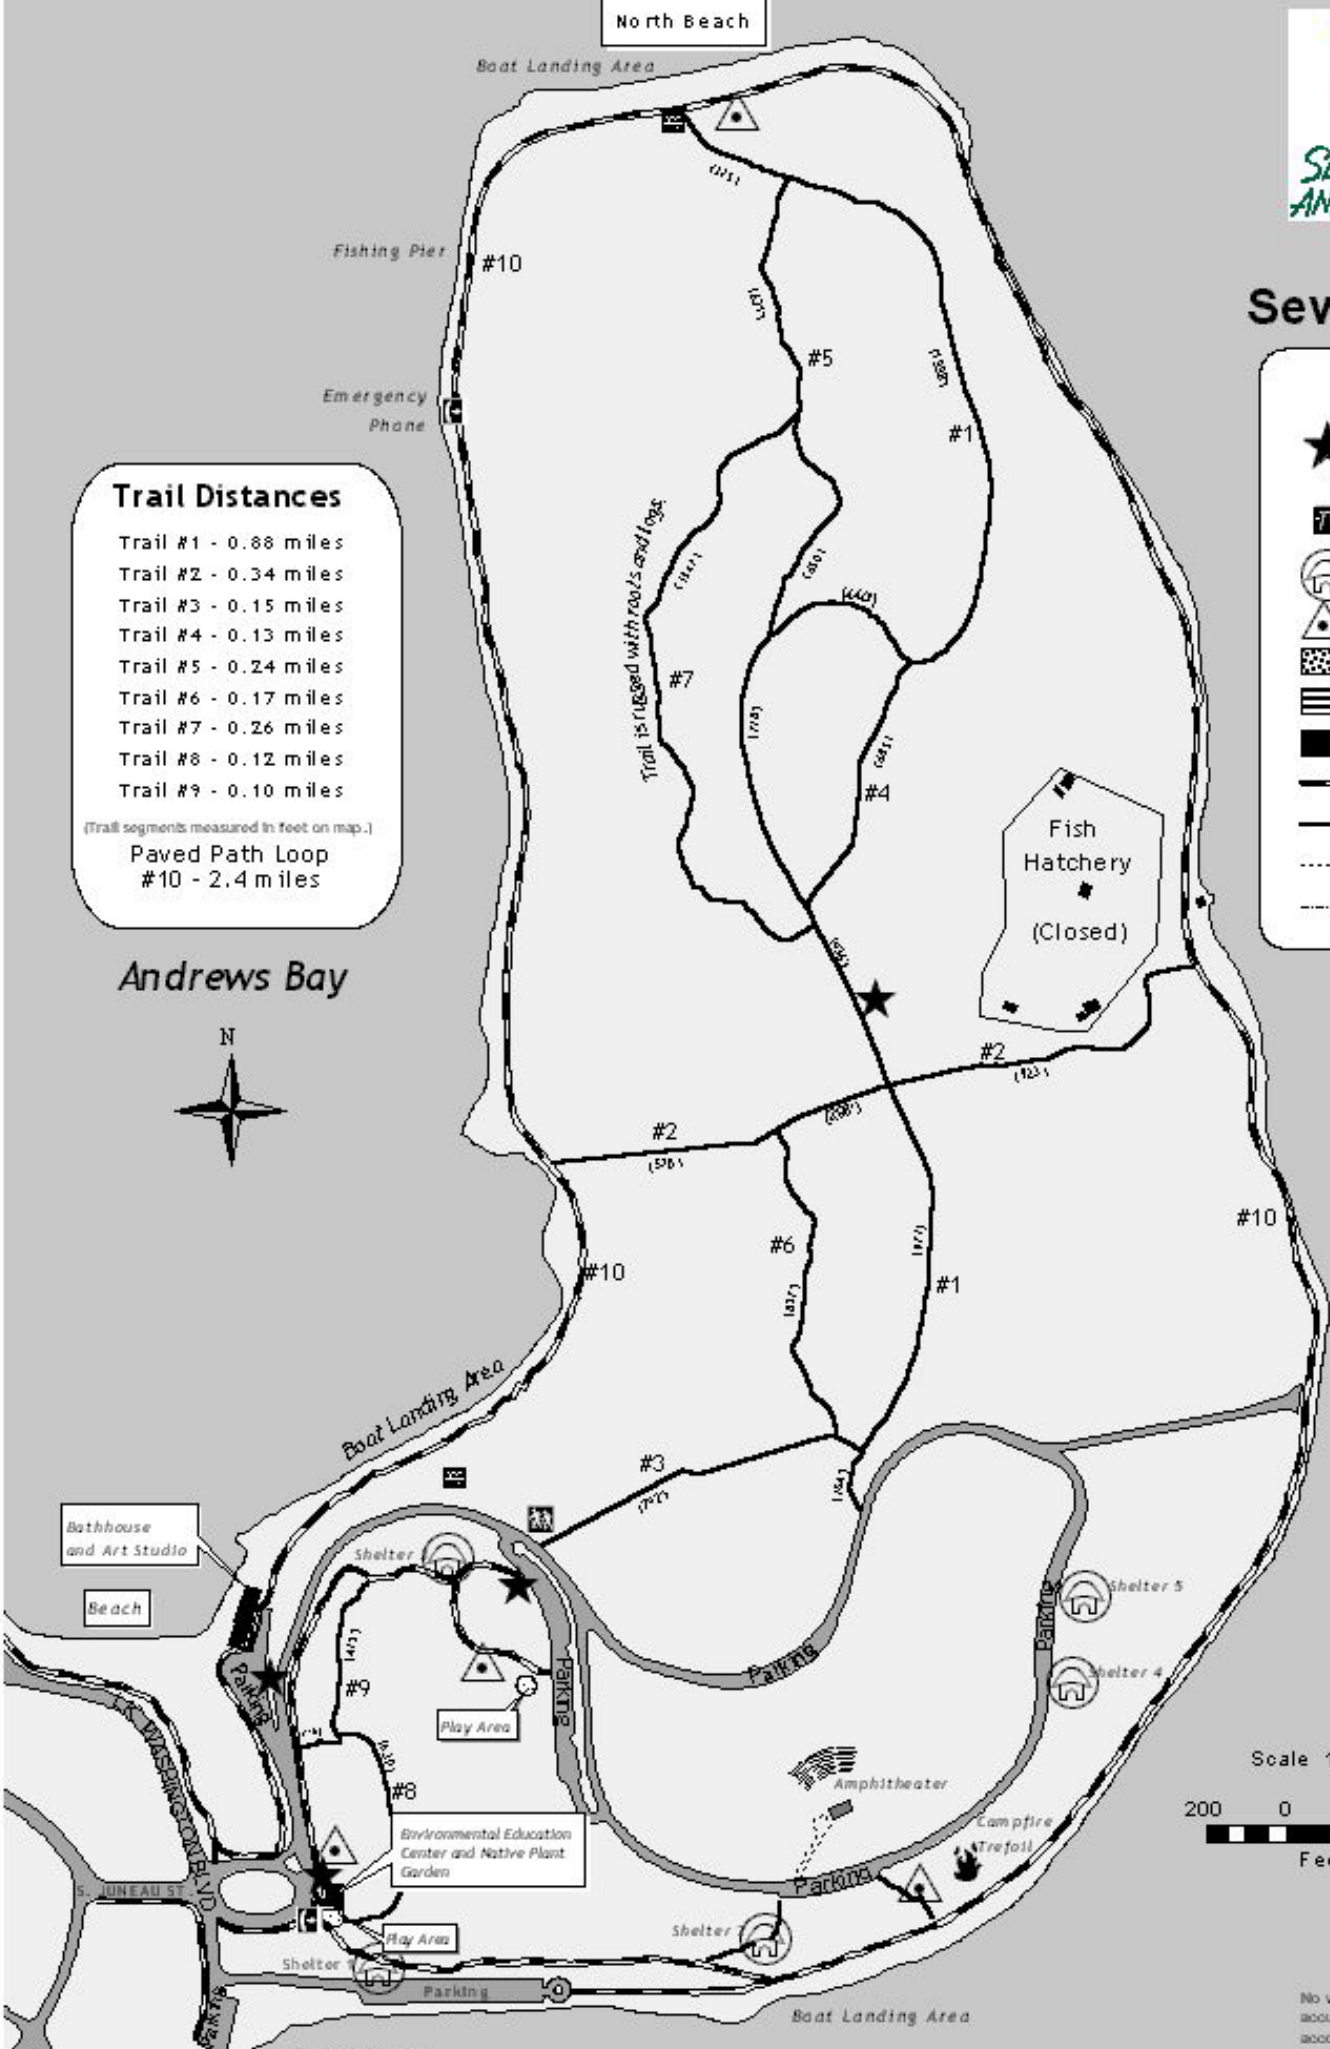

North Beach

Seward Park

Legend

- Kiosk
- Viewpoint Bench
- Picnic Shelters
- Restrooms
- Play Areas
- Tennis Courts
- Buildings
- Paved Path
- Trails
- Unimproved road
- 10' contour

Trail Distances

- Trail #1 - 0.88 miles
- Trail #2 - 0.34 miles
- Trail #3 - 0.15 miles
- Trail #4 - 0.13 miles
- Trail #5 - 0.24 miles
- Trail #6 - 0.17 miles
- Trail #7 - 0.26 miles
- Trail #8 - 0.12 miles
- Trail #9 - 0.10 miles

(Trail segments measured in feet on map.)
 Paved Path Loop
 #10 - 2.4 miles

Andrews Bay

Lake Washington

Scale 1:6600

No warranties of any sort, including accuracy, fitness, or merchantability accompany this product.
 Map date: October, 1999.