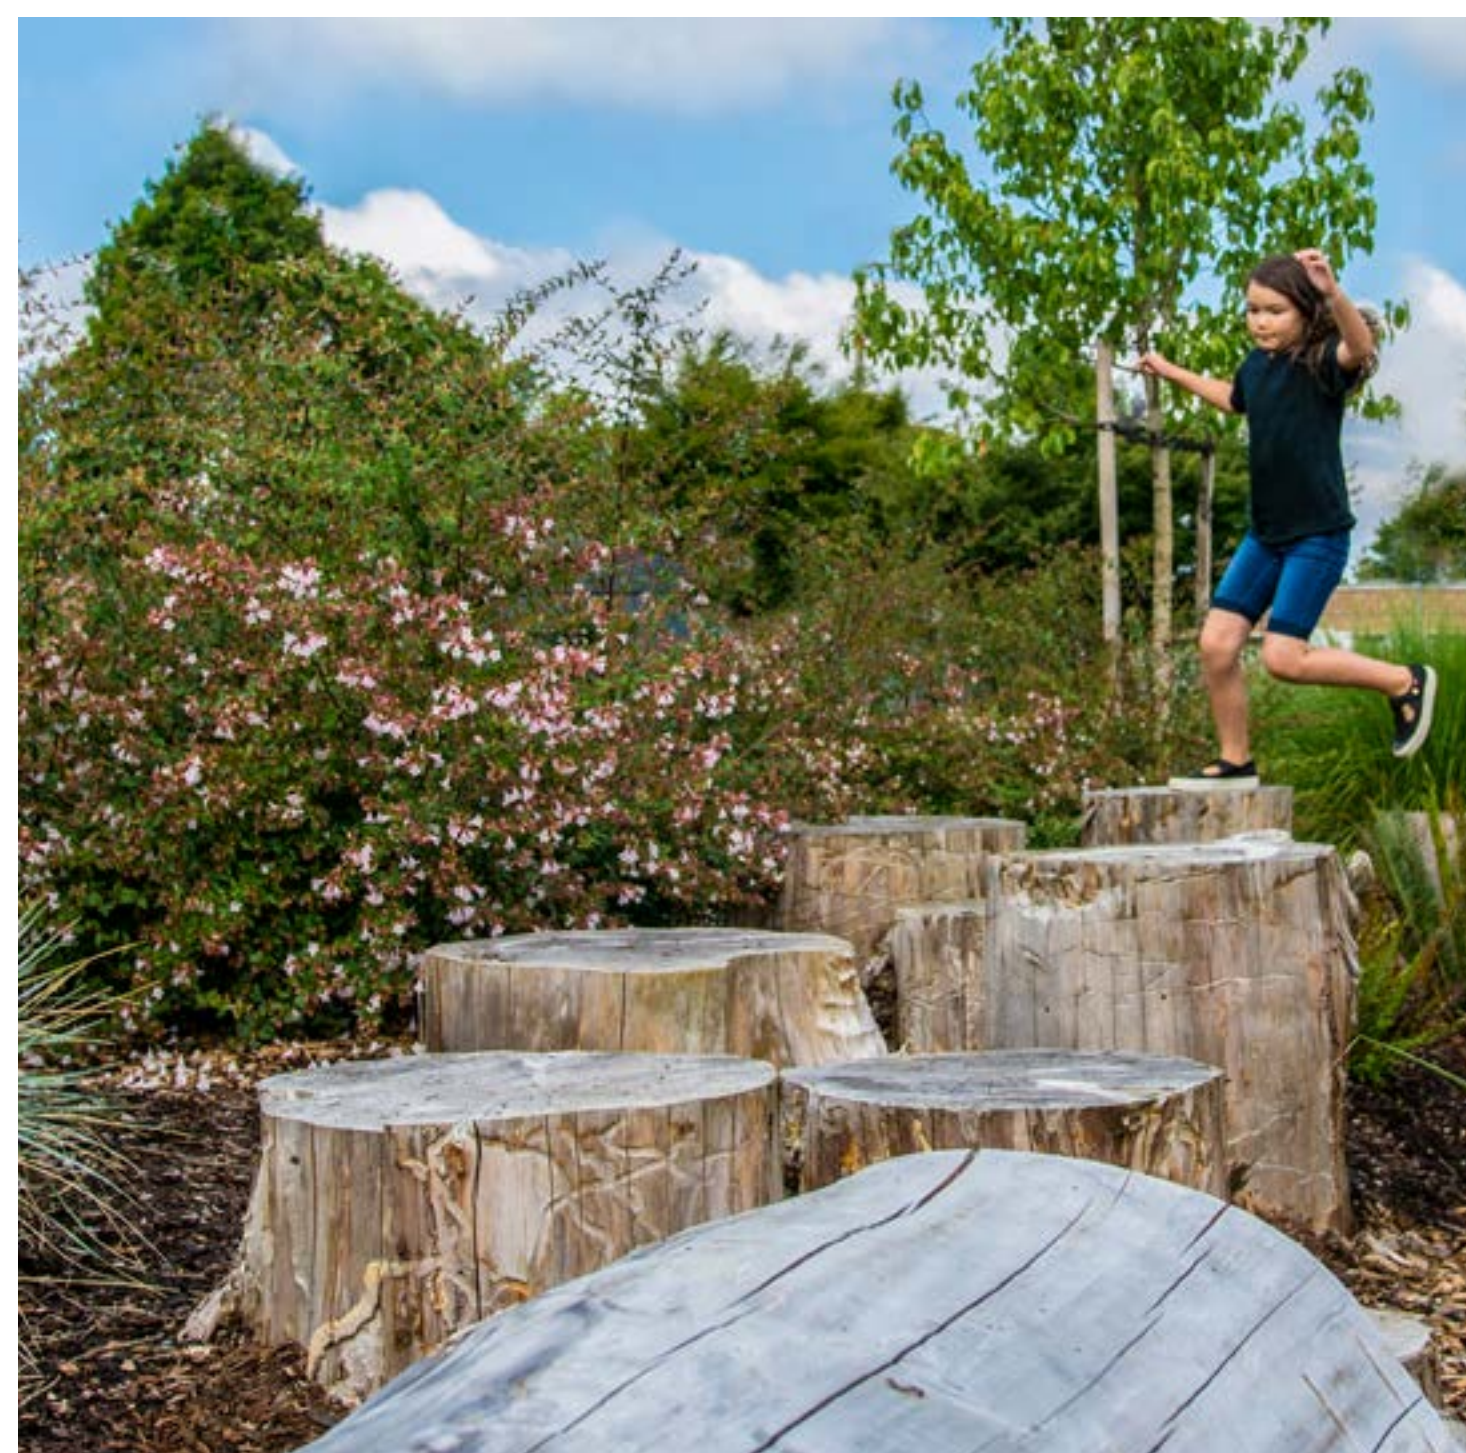

SWINGS

SWING AND BOUNCE

EXPLORE | NATURE | SHADE
EXPLORACIÓN Y NATURALEZA

TEST AND BALANCE

MARRA DESIMONE PARK PLAY AREA | COMMUNITY MEETING 1
DECEMBER 07, 2023

JUMP

NATURAL MATERIALS

ADVENTURE | WHEELS
AVENTURA Y REUDAS

LUGARES PARA SENTARSE Y CIRCULACION

SHADY GROVE

EXERCISE LOOP AND STATION

DRY STREAM PATHWAY

EXISTING CONDITIONS

CONDICIONES EXISTENTES

LOOP PATH HIGH POINT

COMMUNITY GARDEN AND ORCHARD