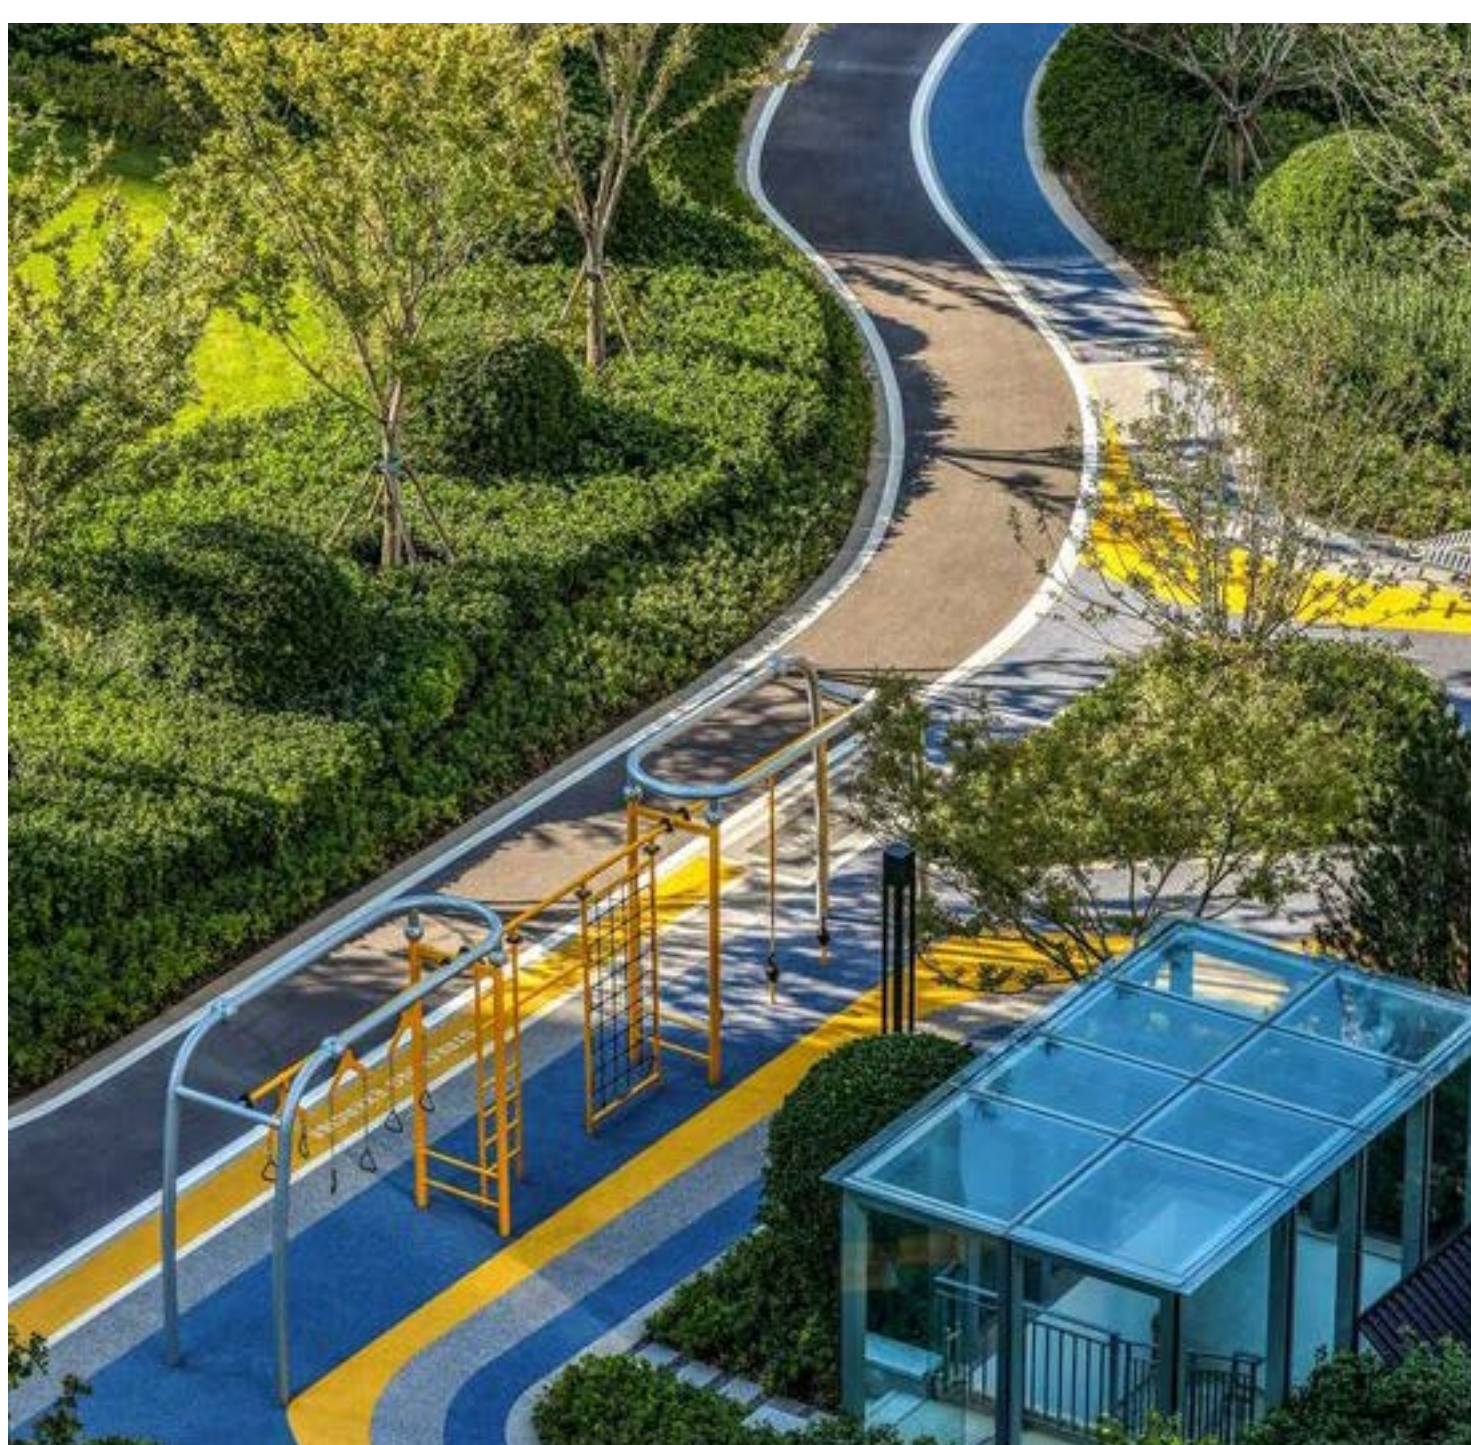

LUGARES PARA SENTARSE Y CIRCULACION

SHADY GROVE

EXERCISE LOOP AND STATION

DRY STREAM PATHWAY

EXISTING CONDITIONS

CONDICIONES EXISTENTES

LOOP PATH HIGH POINT

COMMUNITY GARDEN AND ORCHARD