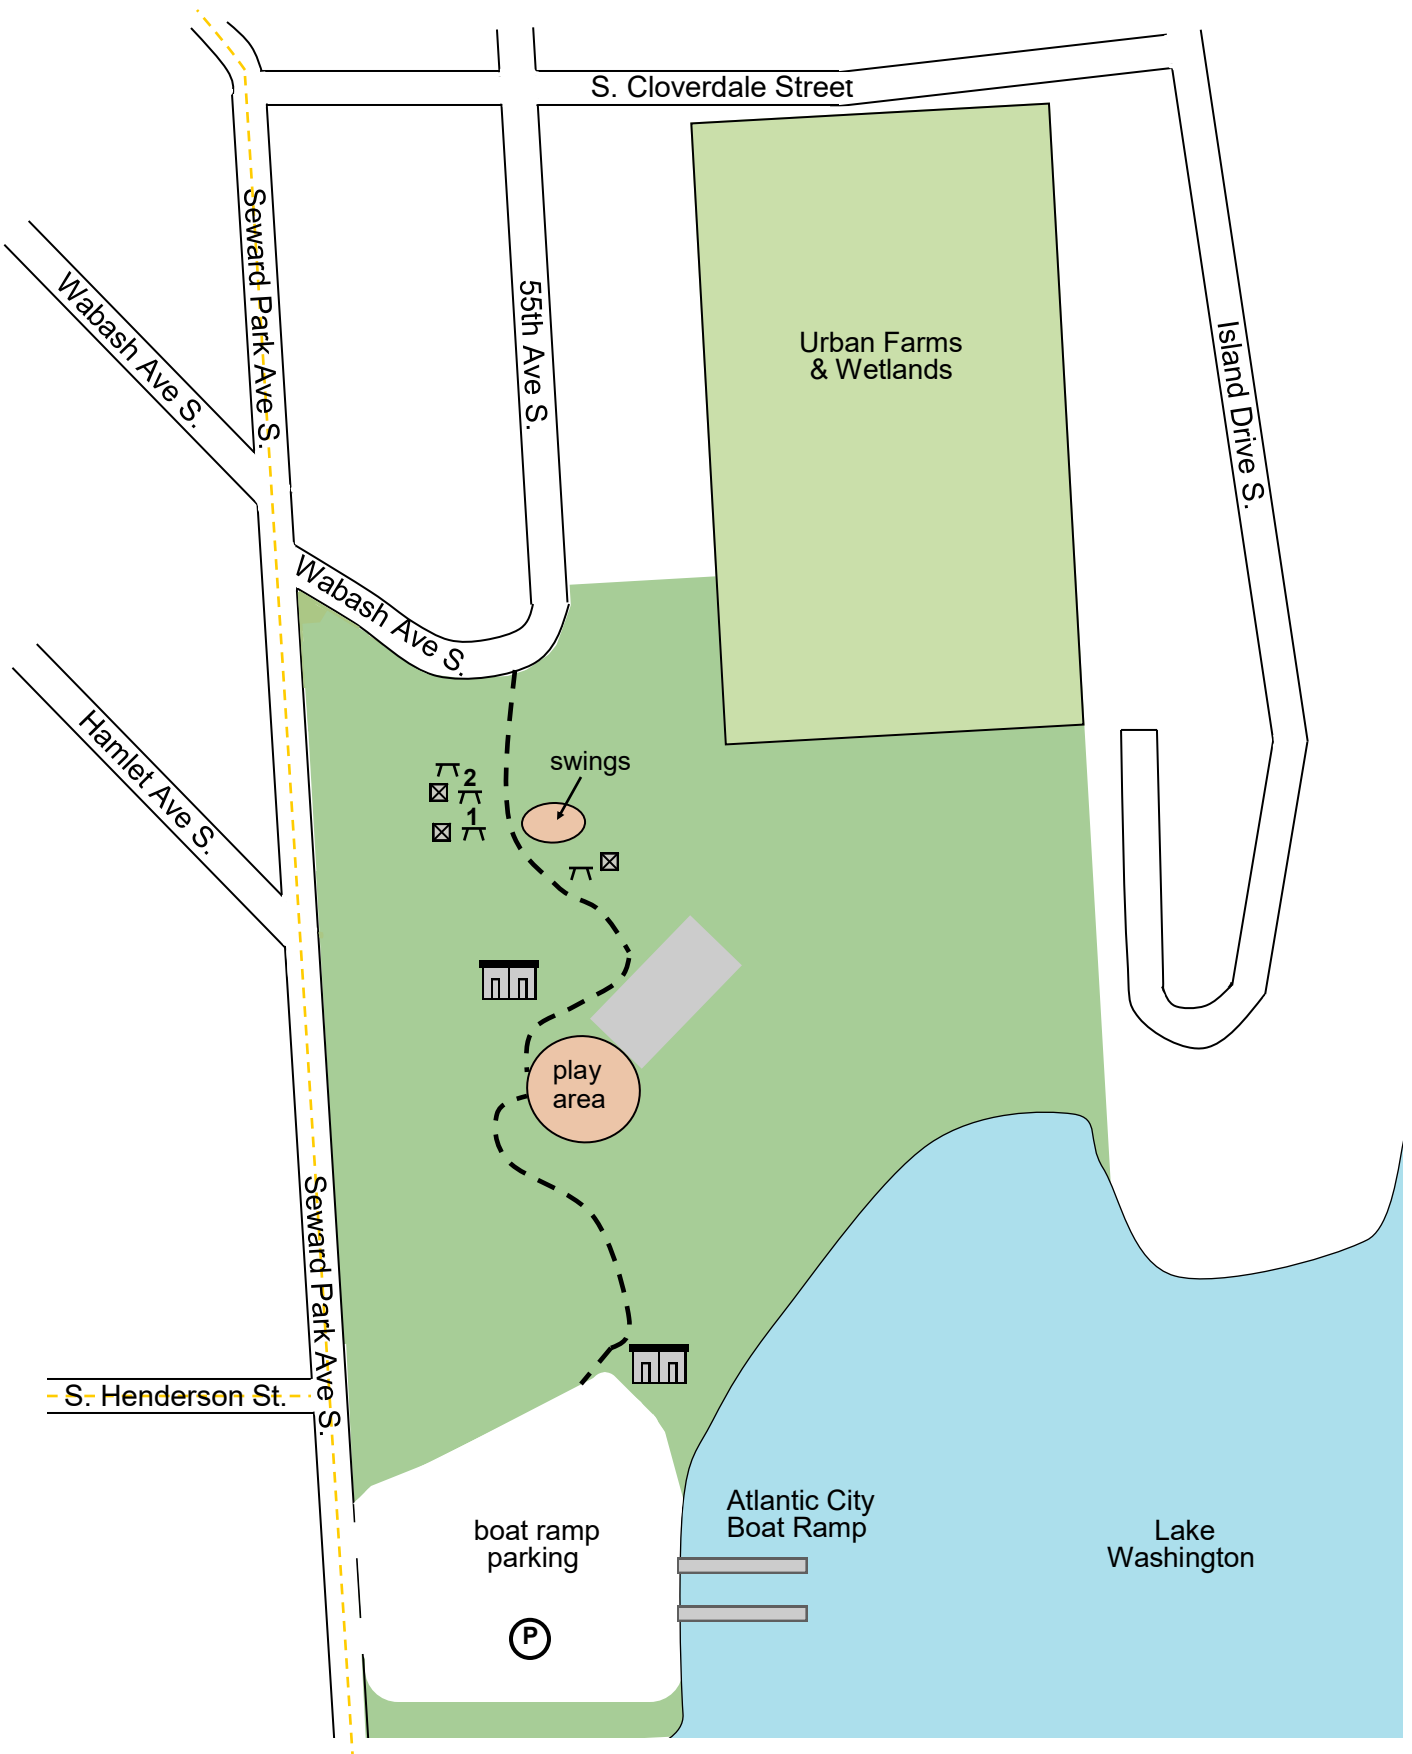

BEER SHEVA PARK	Picnic Table	Restroom
8650 55th Avenue S.	Picnic Shelter	Parking Lot
Seattle, WA 98118	BBQ Grill	Pedestrian Pathway

BEER SHEVA PARK

8650 55th Avenue S.
Seattle, WA 98118

From I-5:

Take the Albro Swift Exit number 161, towards Swift Ave. Turn left on S Albro Pl. Turn right onto Swift Ave S. Swift turns into S Othello St. Continue west on Othello to Seward Park Ave S. Turn right on Seward Park Ave S. Continue south on Seward Park Ave to S Henderson St. Park will be on left-hand side of street.