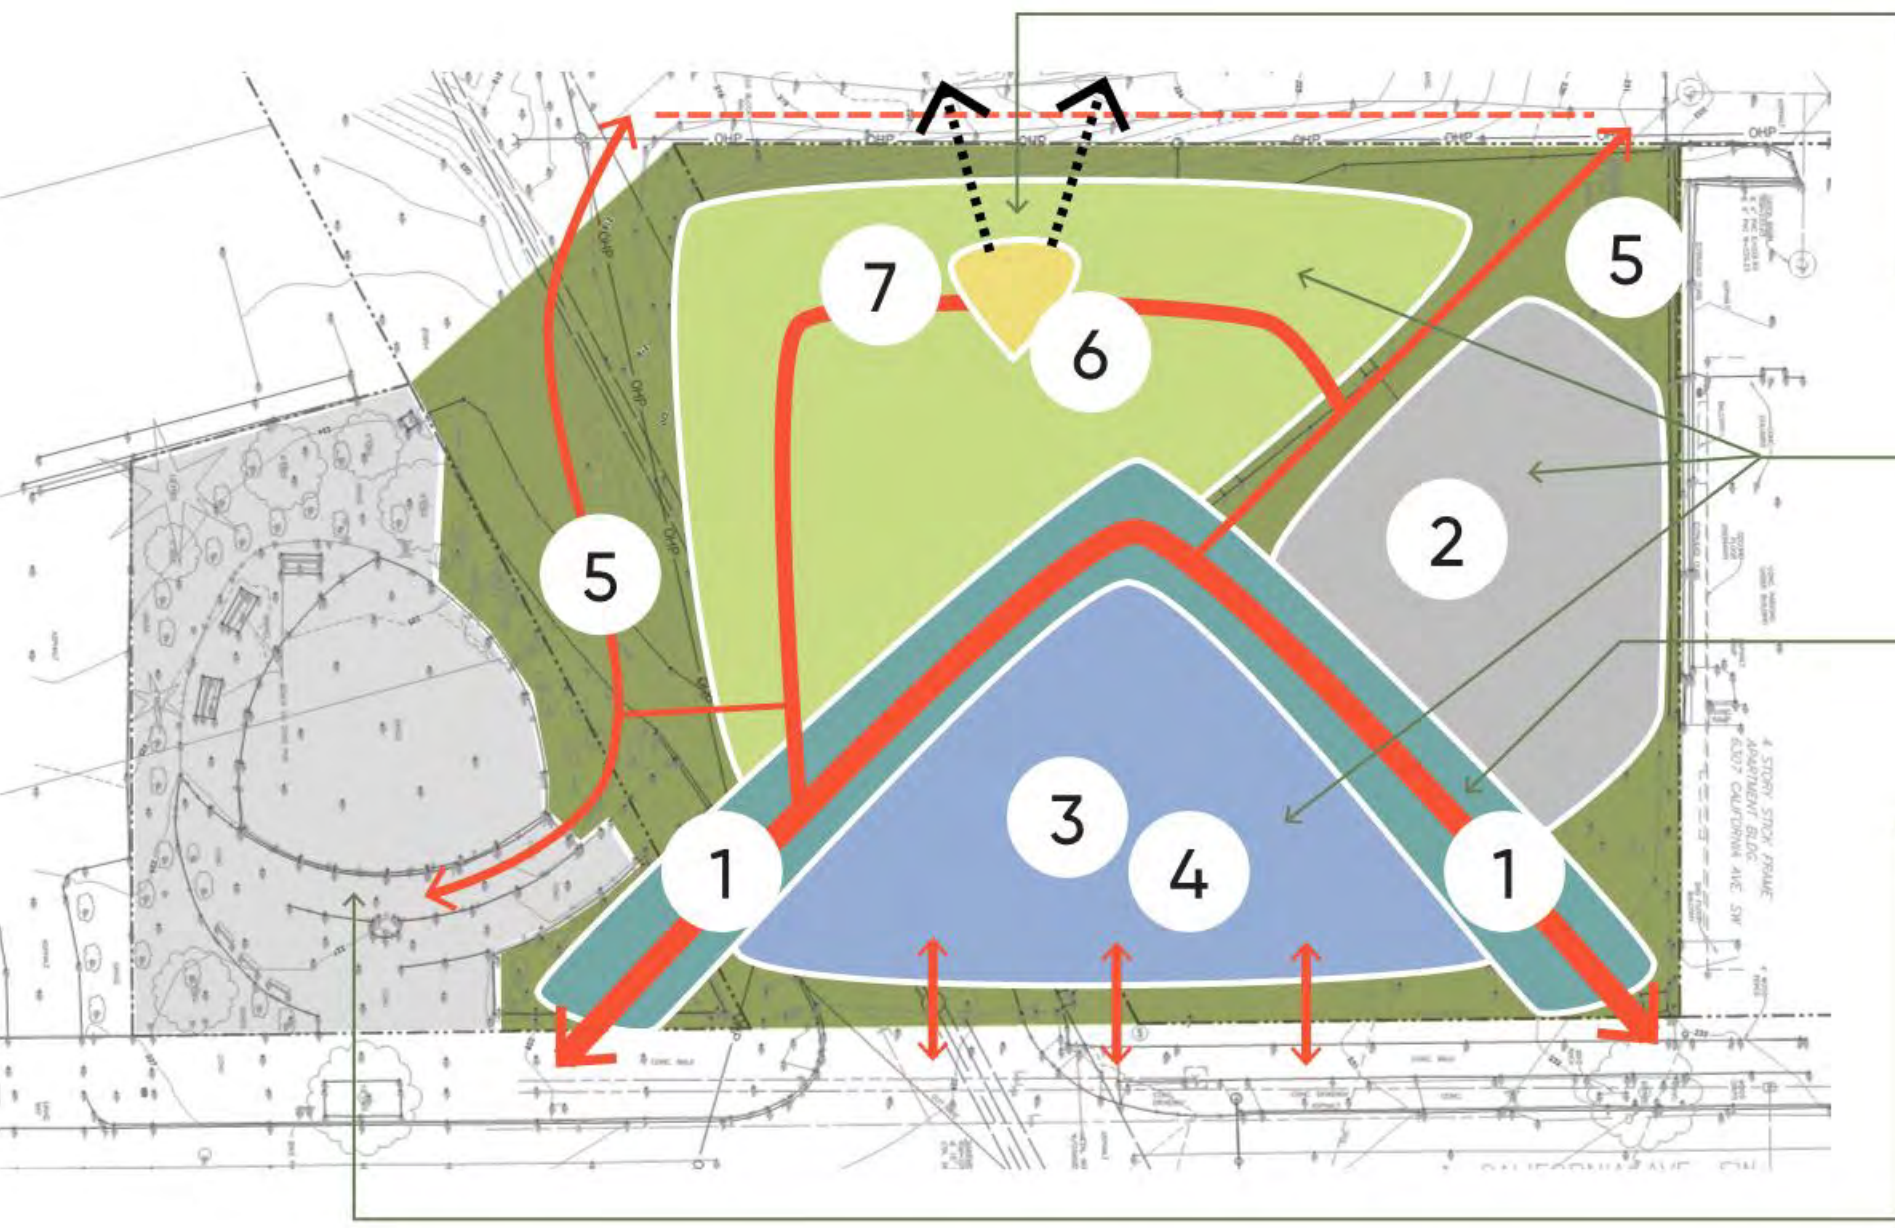

Place voting stickers in this box!

SCALE: 1/16" = 1'-0"
0' 8' 16' 32' 48' 64'

Which program elements are the most important to you?

Linear Promenade 1

Place voting stickers in the colored bars!

Event Stage 2

Multi-Sport Court 3

Interactive Equipment 4

Open Woodland Plantings 5

Large Open Lawn 6

Key characteristics of this concept

- This concept **Maximizes the View** of the Olympic Mountains from a **View Platform** atop an iconic landform.
- An **Iconic Landform, Play Area, and Off-Leash Dog Area** activate the heart of the park.
- A **Pedestrian Boulevard** runs through the heart of the activity, doubling as a staging zone for events.
- The existing park is altered very little in this concept

Place voting stickers in this box!

Which program elements are the most important to you?

Pedestrian Boulevard 1

Place voting stickers in the colored bars!

Off-Leash Dog Area 2

Landform Play 3

Sculptural Equipment 4

Simplified Plantings 5

Iconic Landform 6

View Platform 7

Key characteristics of this concept

- **Three Hills** create separate zones connected by a **Loop Path** with **Olympic Mountains Views**.
- The largest hill is a **Sitting Lawn** and backdrop for the main plaza.
- A large specimen tree becomes the backdrop to an informal **Stage** at the north end of the main plaza.
- The **Main Plaza** design references Eddy Street Ravine and is sized for use as an **Event Space**.
- The existing park is rebuilt into a **Play Area** with a mix of equipment and **Natural Play** (terrain, boulders, logs).