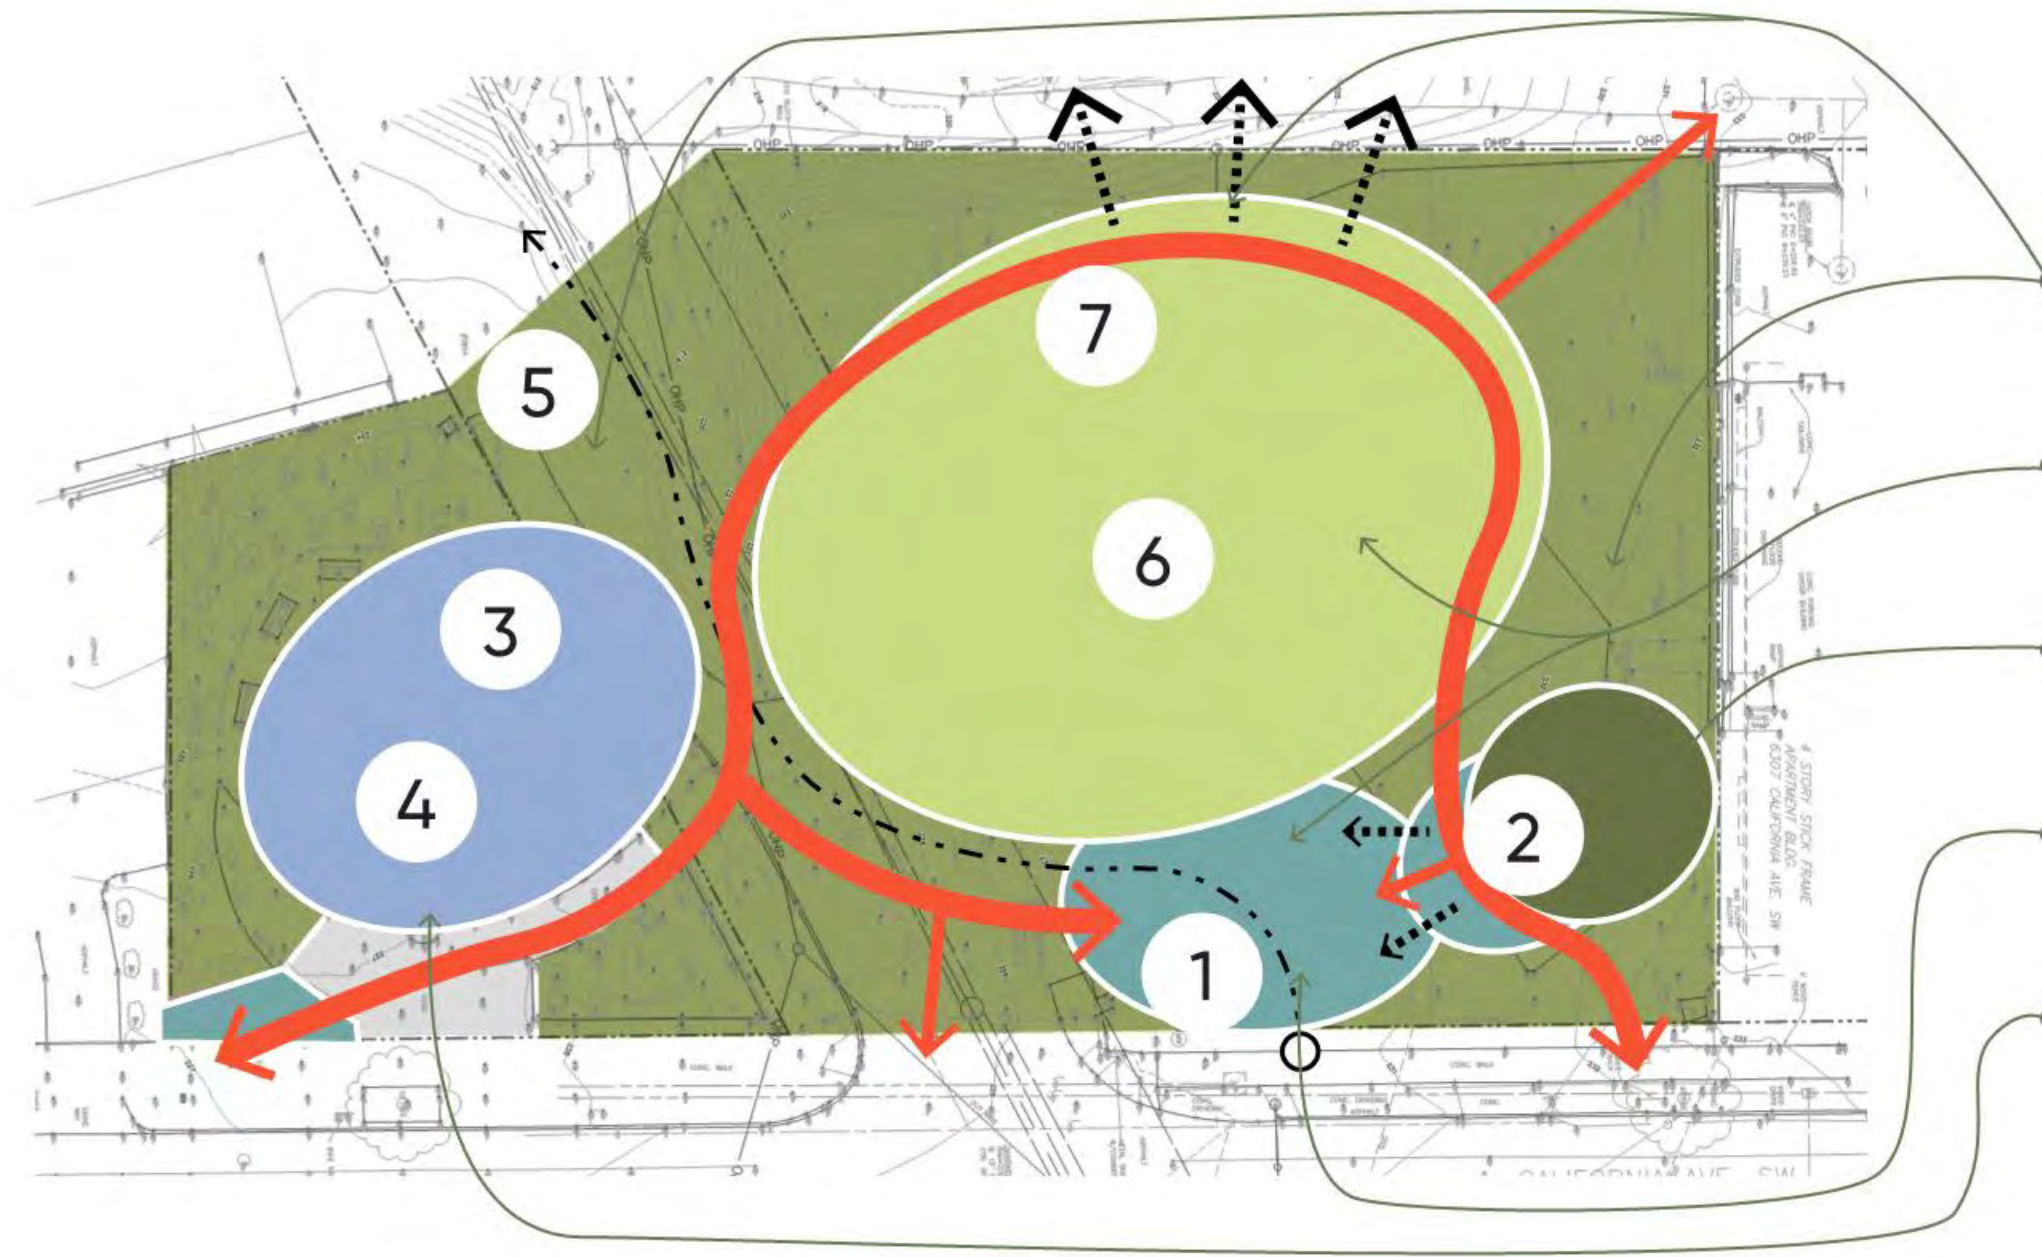

Multi-Sport Court 3

Interactive Equipment 4

Open Woodland Plantings 5

Large Open Lawn 6

Key characteristics of this concept

- This concept **Maximizes the View** of the Olympic Mountains from a **View Platform** atop an iconic landform.
- An **Iconic Landform, Play Area, and Off-Leash Dog Area** activate the heart of the park.
- A **Pedestrian Boulevard** runs through the heart of the activity, doubling as a staging zone for events.
- The existing park is altered very little in this concept

Place voting stickers in this box!

Which program elements are the most important to you?

Pedestrian Boulevard 1

Place voting stickers in the colored bars!

Off-Leash Dog Area 2

Landform Play 3

Sculptural Equipment 4

Simplified Plantings 5

Iconic Landform 6

View Platform 7

Key characteristics of this concept

- **Three Hills** create separate zones connected by a **Loop Path** with **Olympic Mountains Views**.
- The largest hill is a **Sitting Lawn** and backdrop for the main plaza.
- A large specimen tree becomes the backdrop to an informal **Stage** at the north end of the main plaza.
- The **Main Plaza** design references Eddy Street Ravine and is sized for use as an **Event Space**.
- The existing park is rebuilt into a **Play Area** with a mix of equipment and **Natural Play** (terrain, boulders, logs).

Place voting stickers in this box!

SCALE: 1/16" = 1'-0"
0' 8' 16' 32' 48' 64'

Which program elements are the most important to you?

Main Plaza / Event Space 1

Place voting stickers in the colored bars!

Informal Stage 2