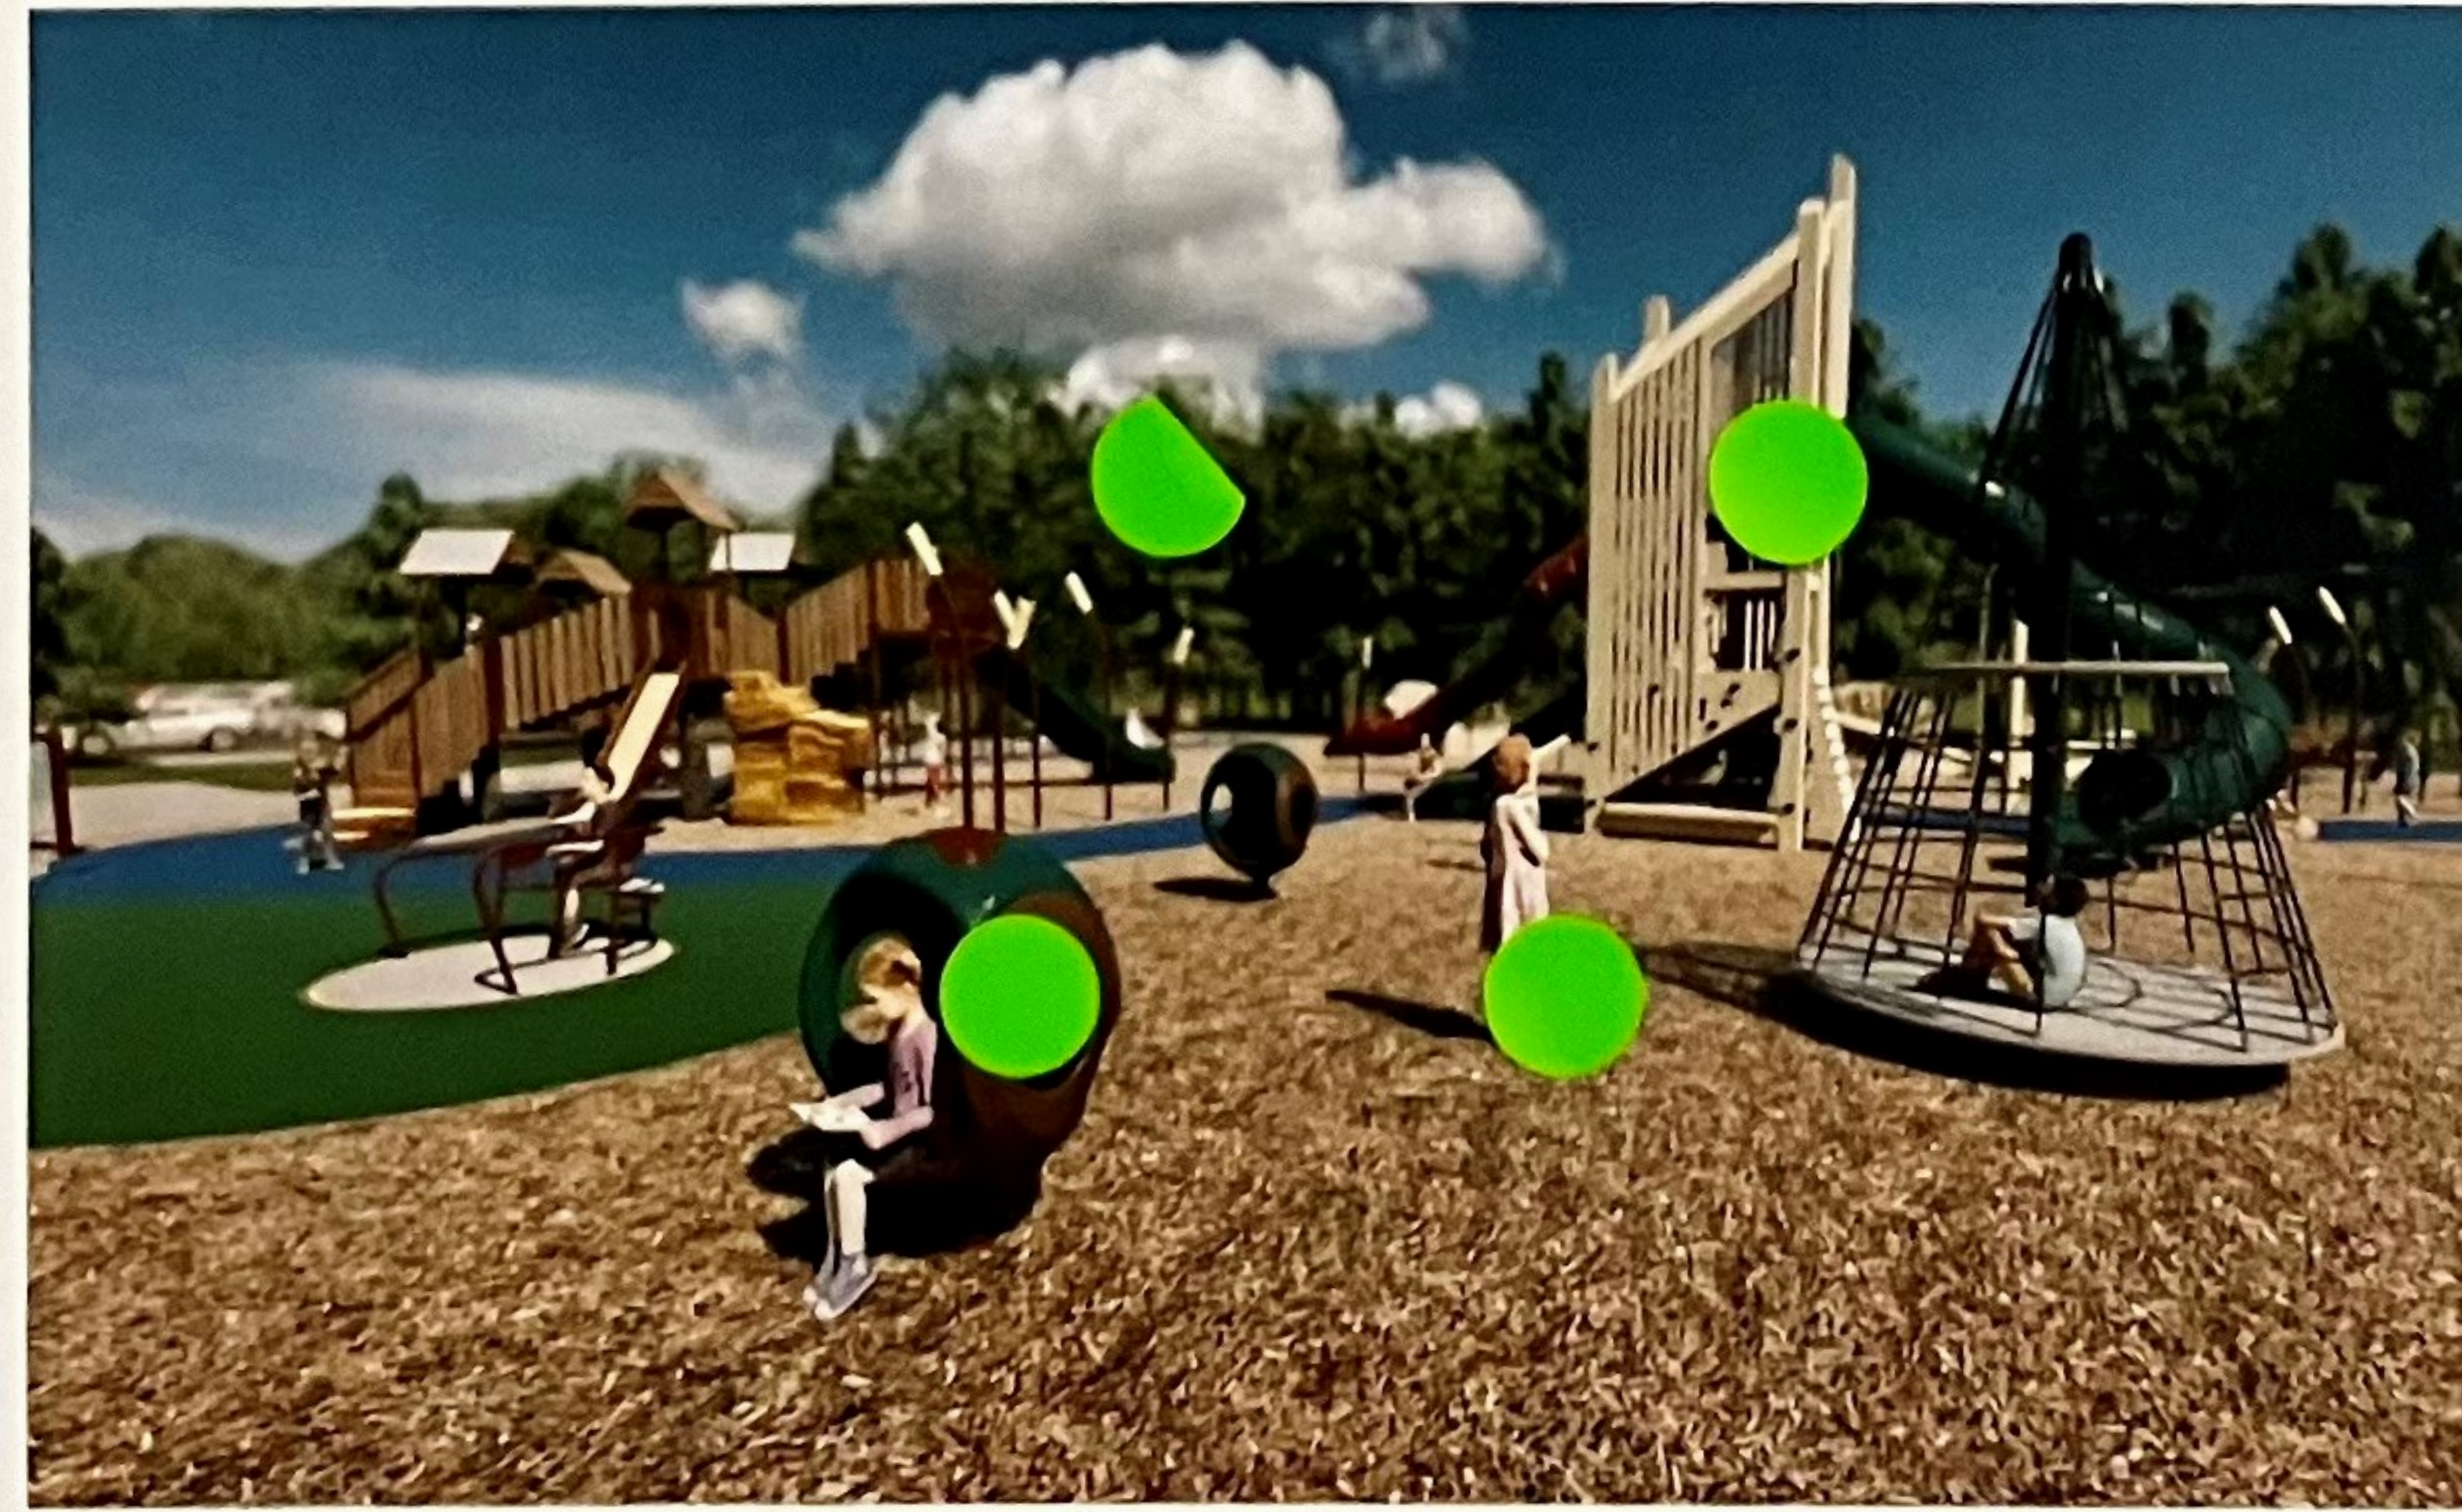

PLAYGROUND EQUIPMENT - OPTION 1

SCHEMATIC DESIGN - 12.05.2023

MAGNUSON PARK JR LEAGUE PLAY AREA RENOVATION | Berger Partnership

PLAYGROUND EQUIPMENT - OPTION 2

SCHEMATIC DESIGN - 12.05.2023

PLAYGROUND EQUIPMENT - OPTION 3

SCHEMATIC DESIGN - 12.05.2023