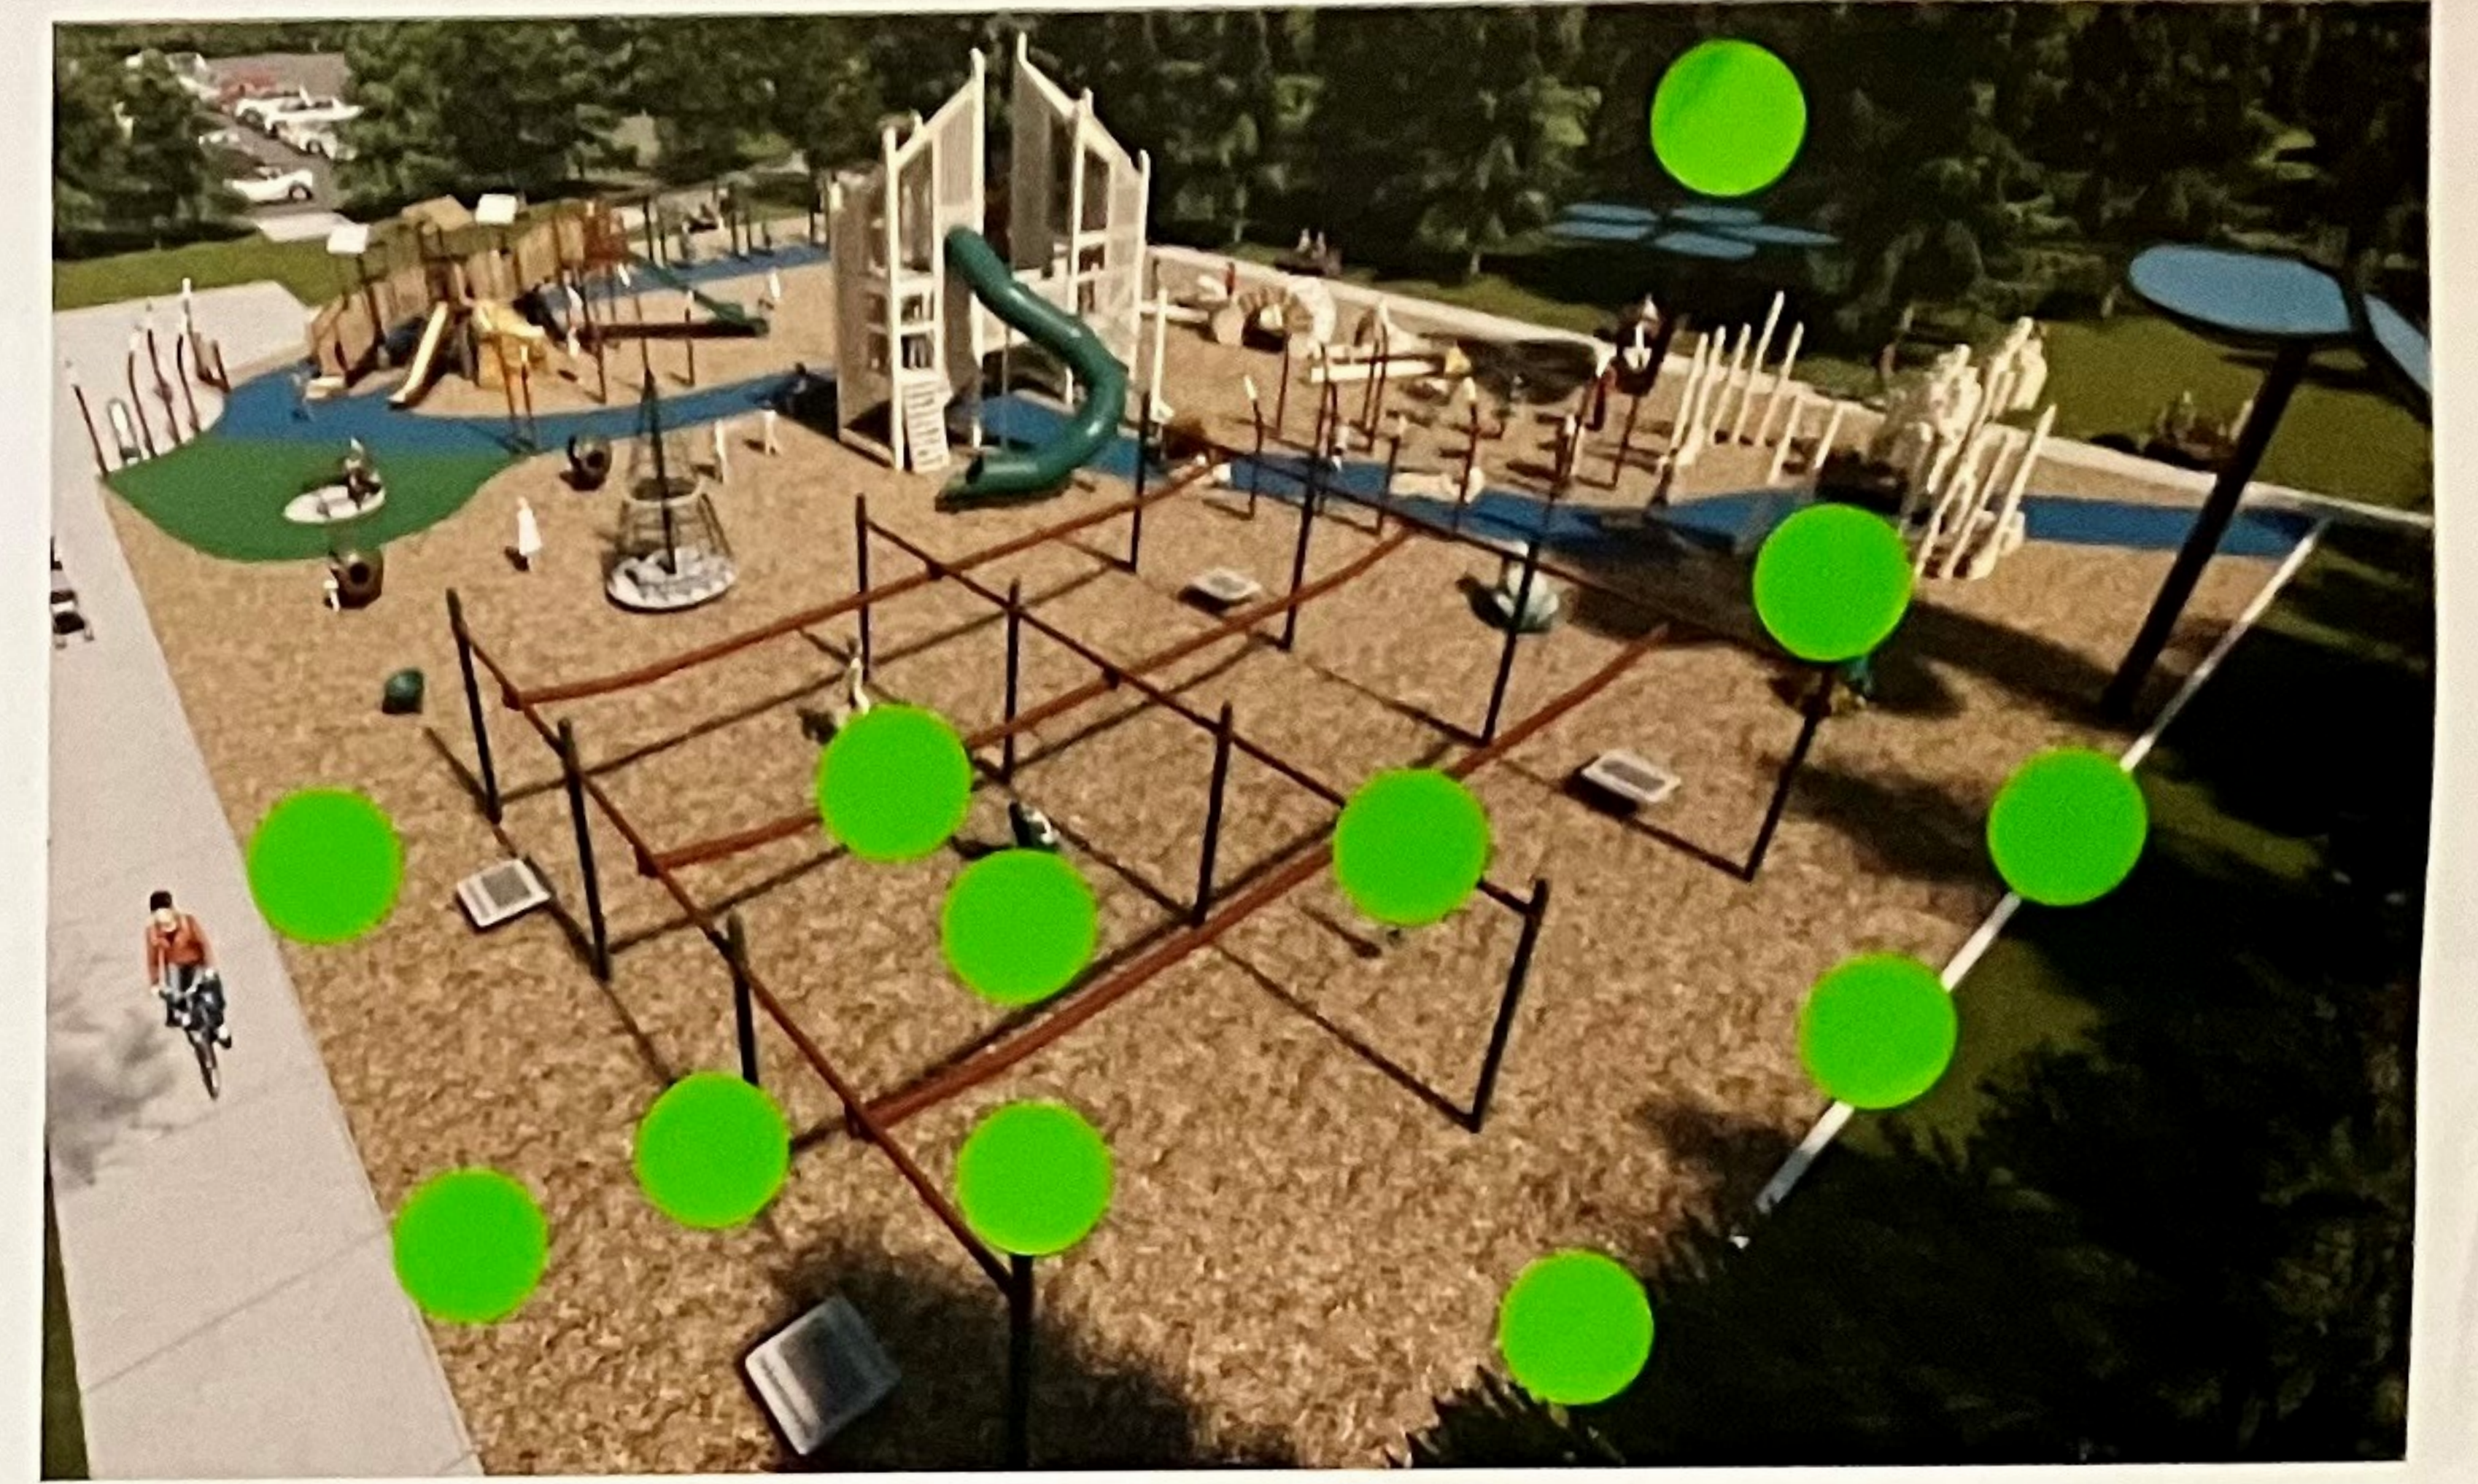

PLAYGROUND EQUIPMENT - OPTION 1

SCHEMATIC DESIGN - 12.05.2023

MAGNUSON PARK JR LEAGUE PLAY AREA RENOVATION | Berger Partnership

PLAYGROUND EQUIPMENT - OPTION 2

SCHEMATIC DESIGN - 12.05.2023

PLAYGROUND EQUIPMENT - OPTION 3

SCHEMATIC DESIGN - 12.05.2023