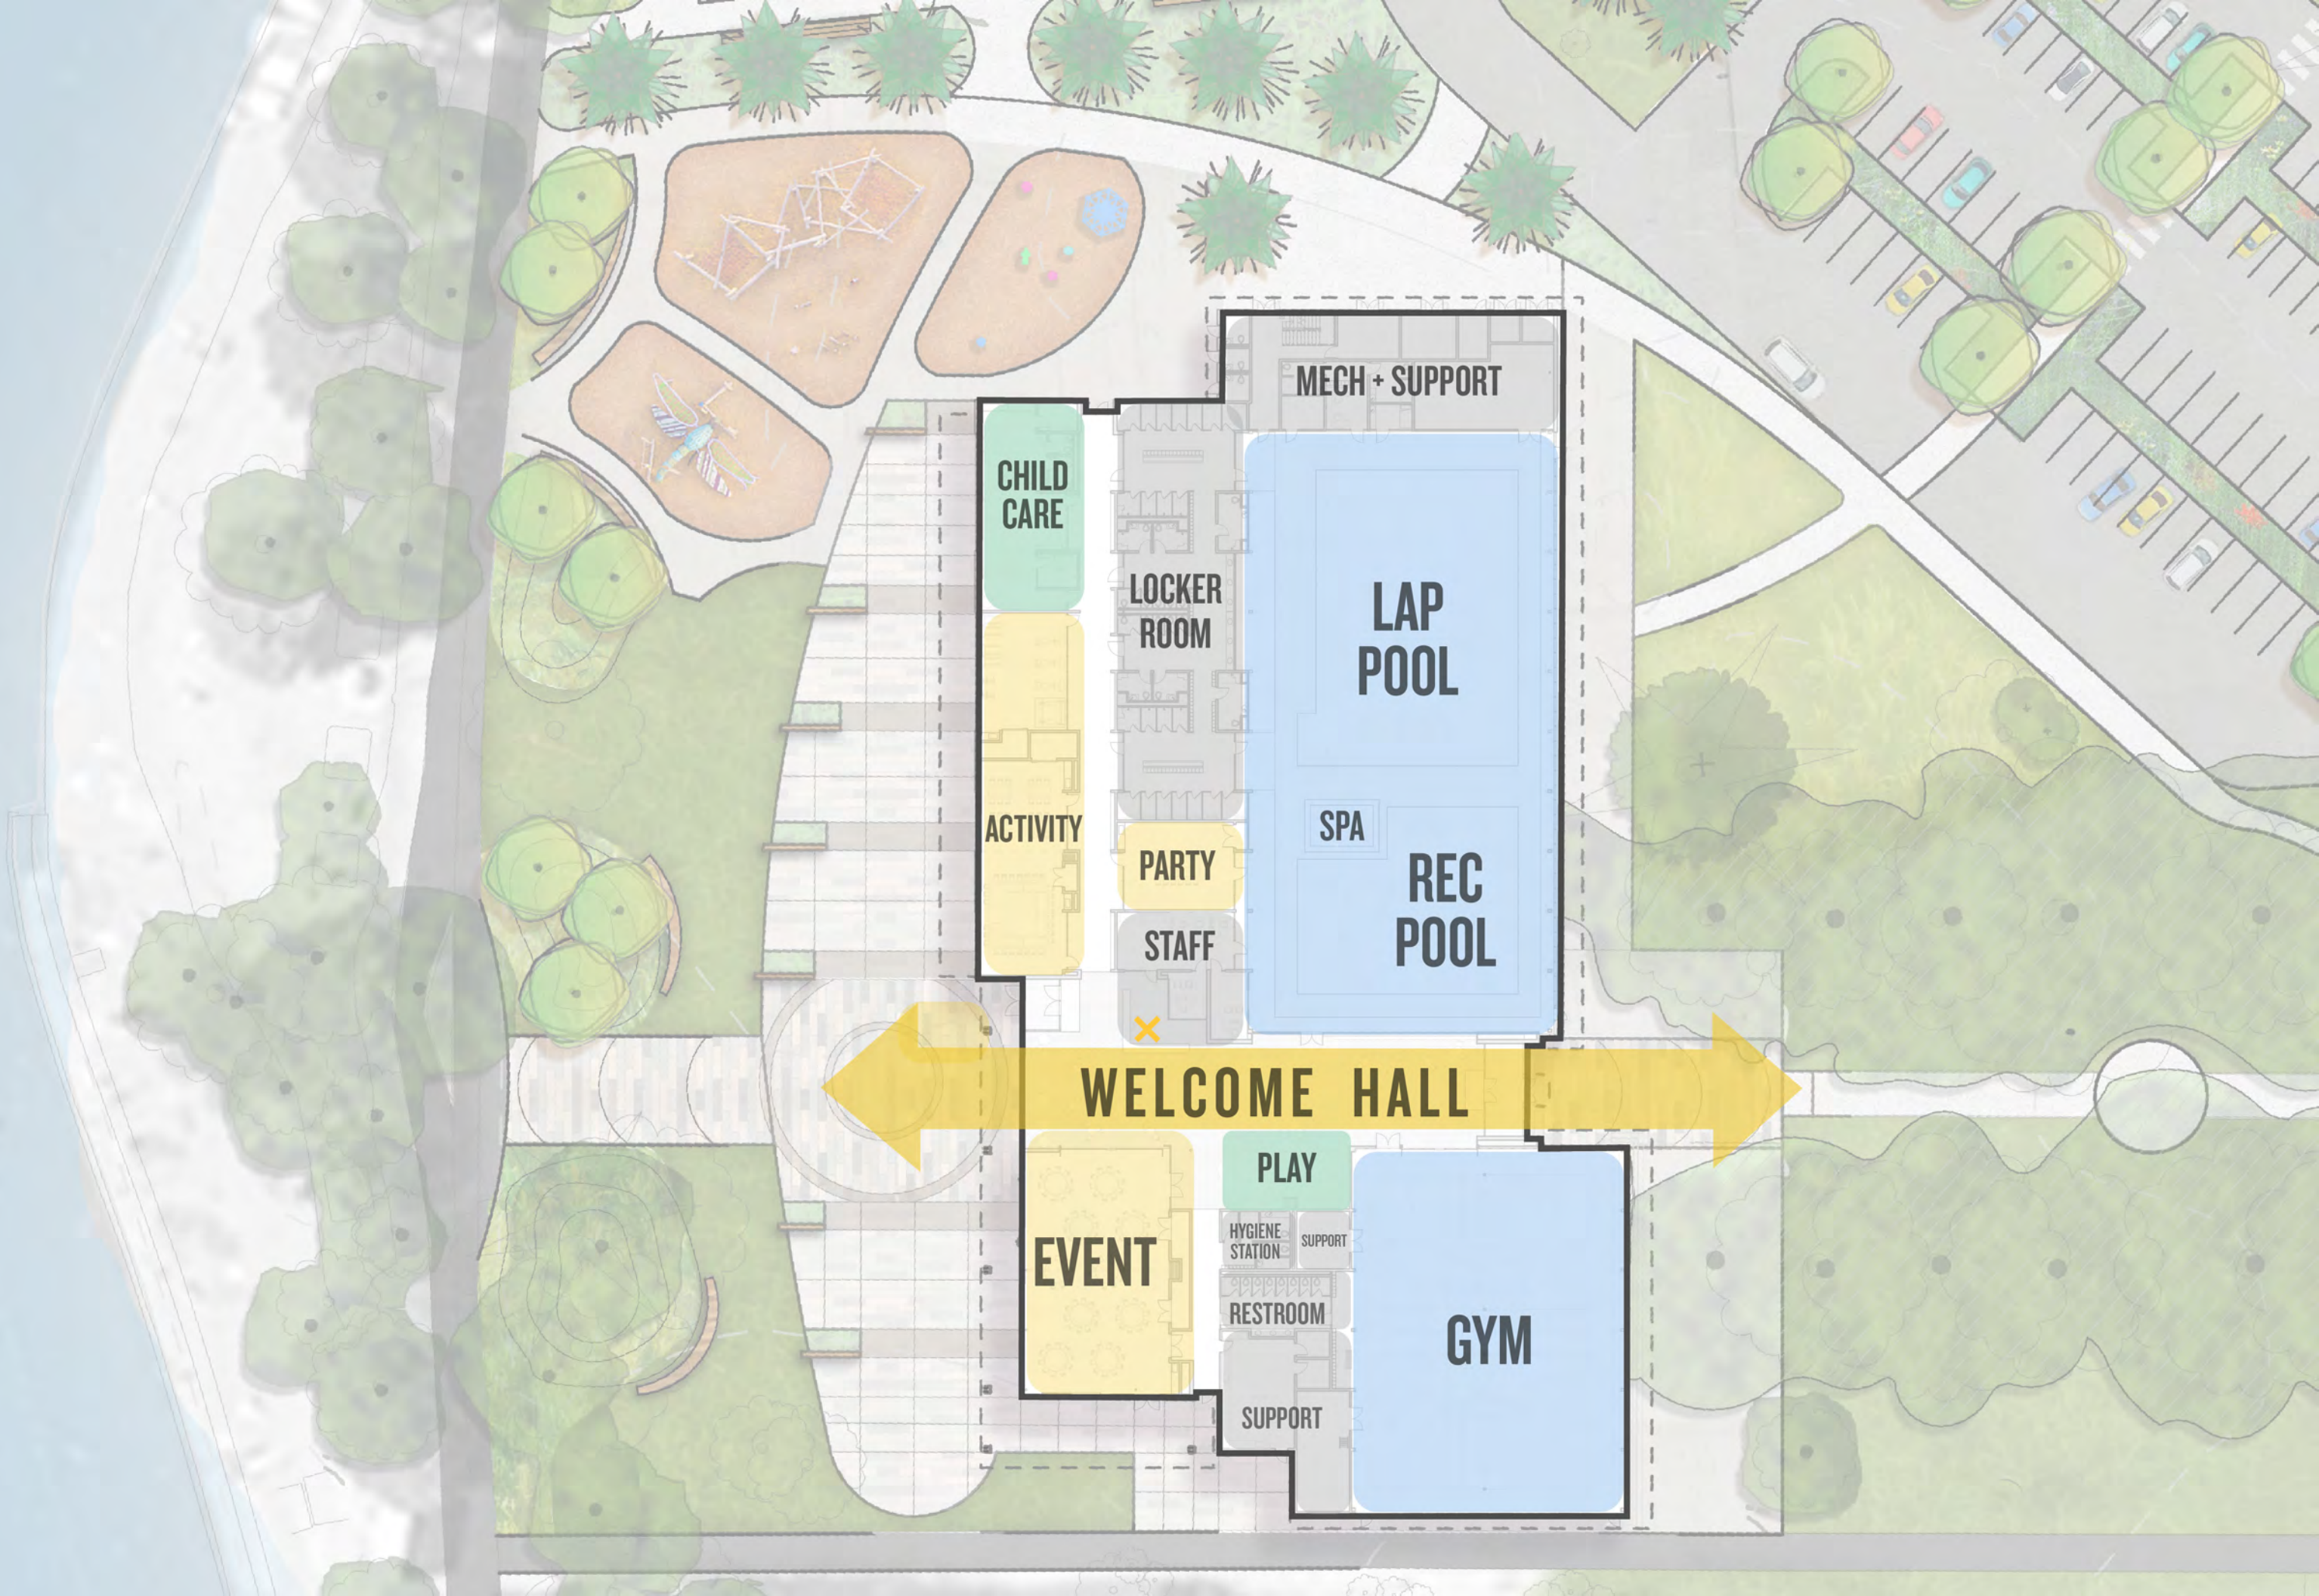

GREEN LAKE COMMUNITY CENTER

WELCOME

HAPPY BIRTHDAY

LIFEGUARD

MECH + SUPPORT

CHILD CARE

LOCKER ROOM

LAP POOL

ACTIVITY

SPA

REC POOL

PARTY

STAFF

WELCOME HALL

EVENT

PLAY

GYM

HYGIENE STATION

SUPPORT

RESTROOM

SUPPORT

SITE PLAN

LEGEND

-  Existing Trees
-  New Trees, Deciduous
-  New Trees, Conifers
-  Seatwalls

AMENITIES

-  Community Center Building
-  Parking
-  Drop-off Zone
-  Playground
-  Toddler Play Area
-  Porch
-  Basketball Courts
-  Existing Promenade Trail to Remain
-  Existing Beach to Remain
-  Existing Playfields to Remain
-  Existing Tennis Court
-  Existing Boathouse / Concession Stand to Remain