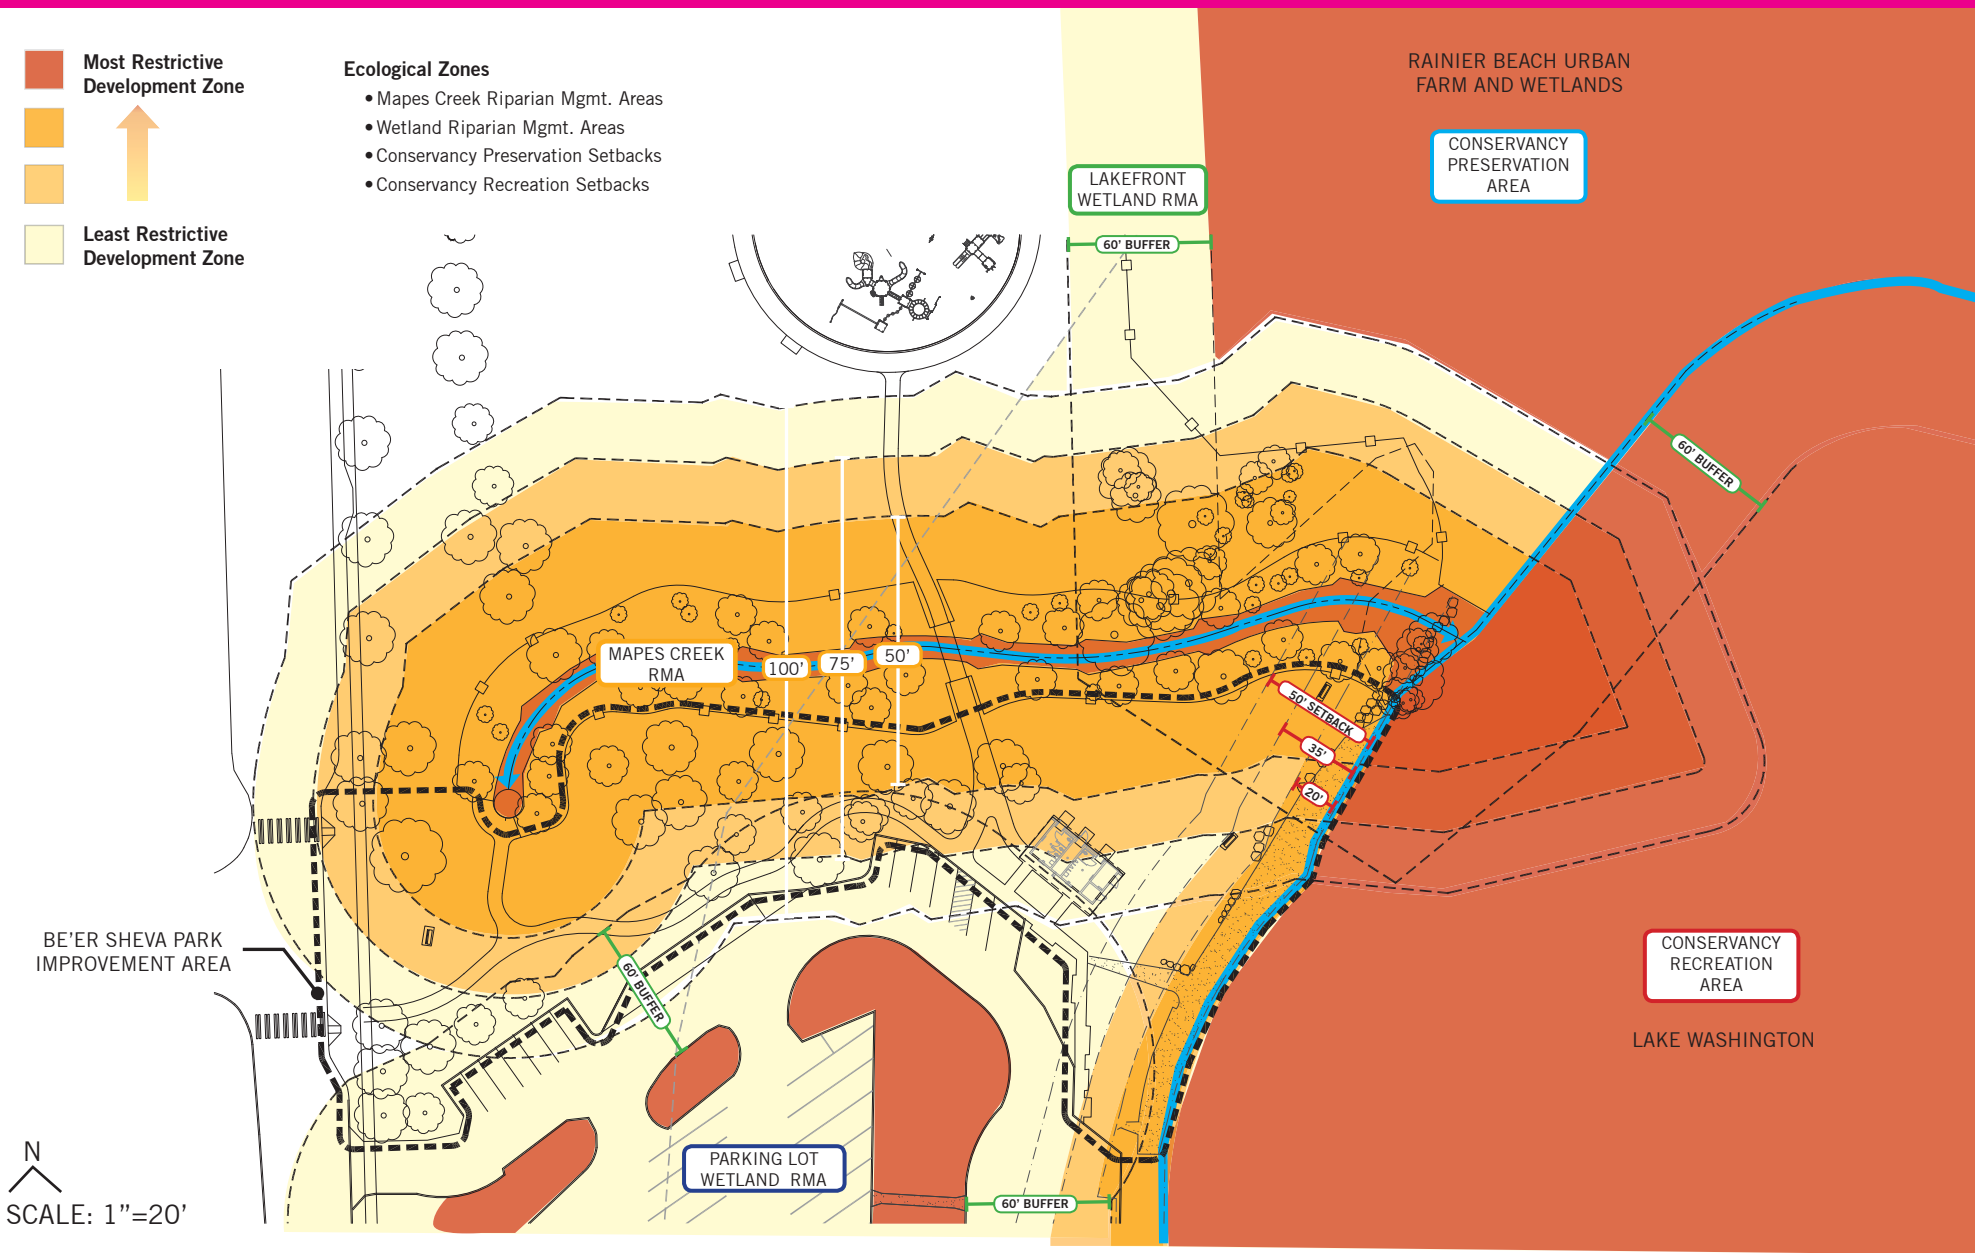

ENVIRONMENTAL CRITICAL AREAS & SHORELINE ENVIRONMENTS

Most Restrictive Development Zone

Least Restrictive Development Zone

1. **Ecological Zones**
2. Mapes Creek Riparian Mgmt. Areas
   - Wetland Riparian Mgmt. Areas
   - Conservancy Preservation Setbacks
   - Conservancy Recreation Setbacks

N
SCALE: 1"=20'

BE'ER SHEVA PARK IMPROVEMENTS

March 3, 2018