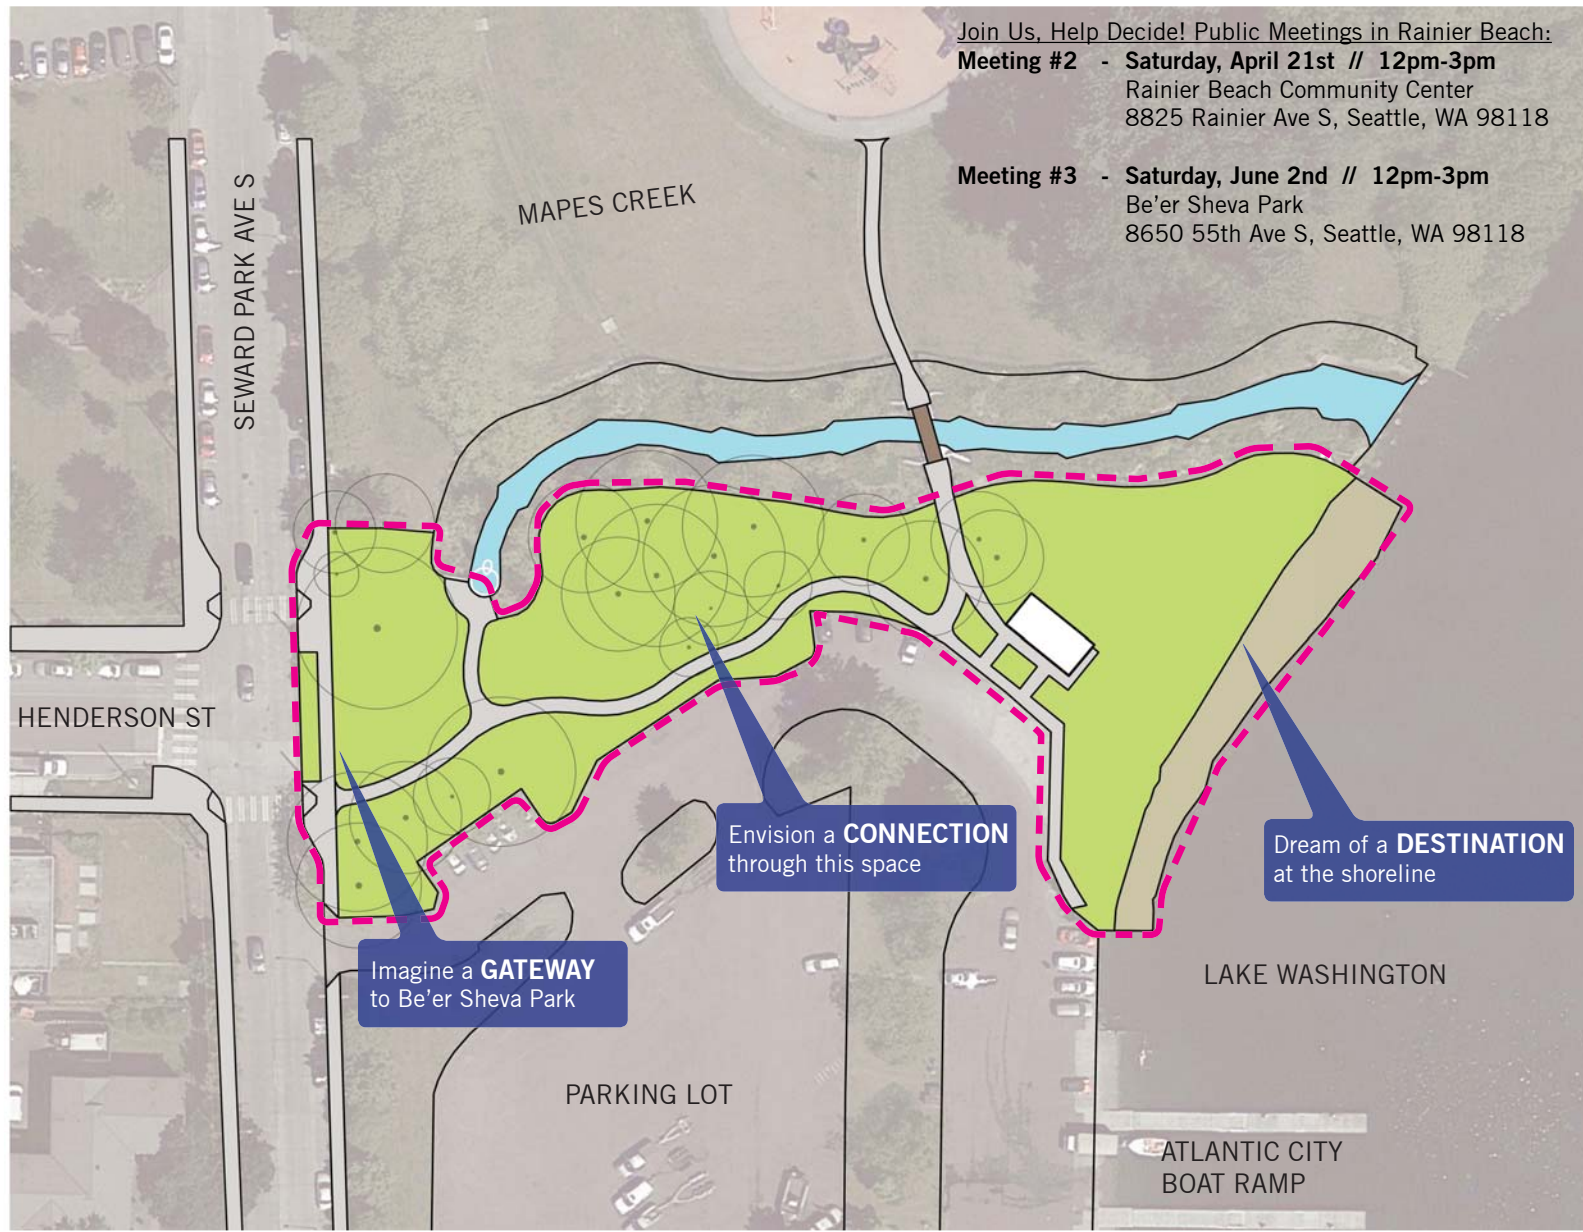

BE'ER SHEVA PARK IMPROVEMENT AREA

BE'ER SHEVA PARK IMPROVEMENTS

March 3, 2018