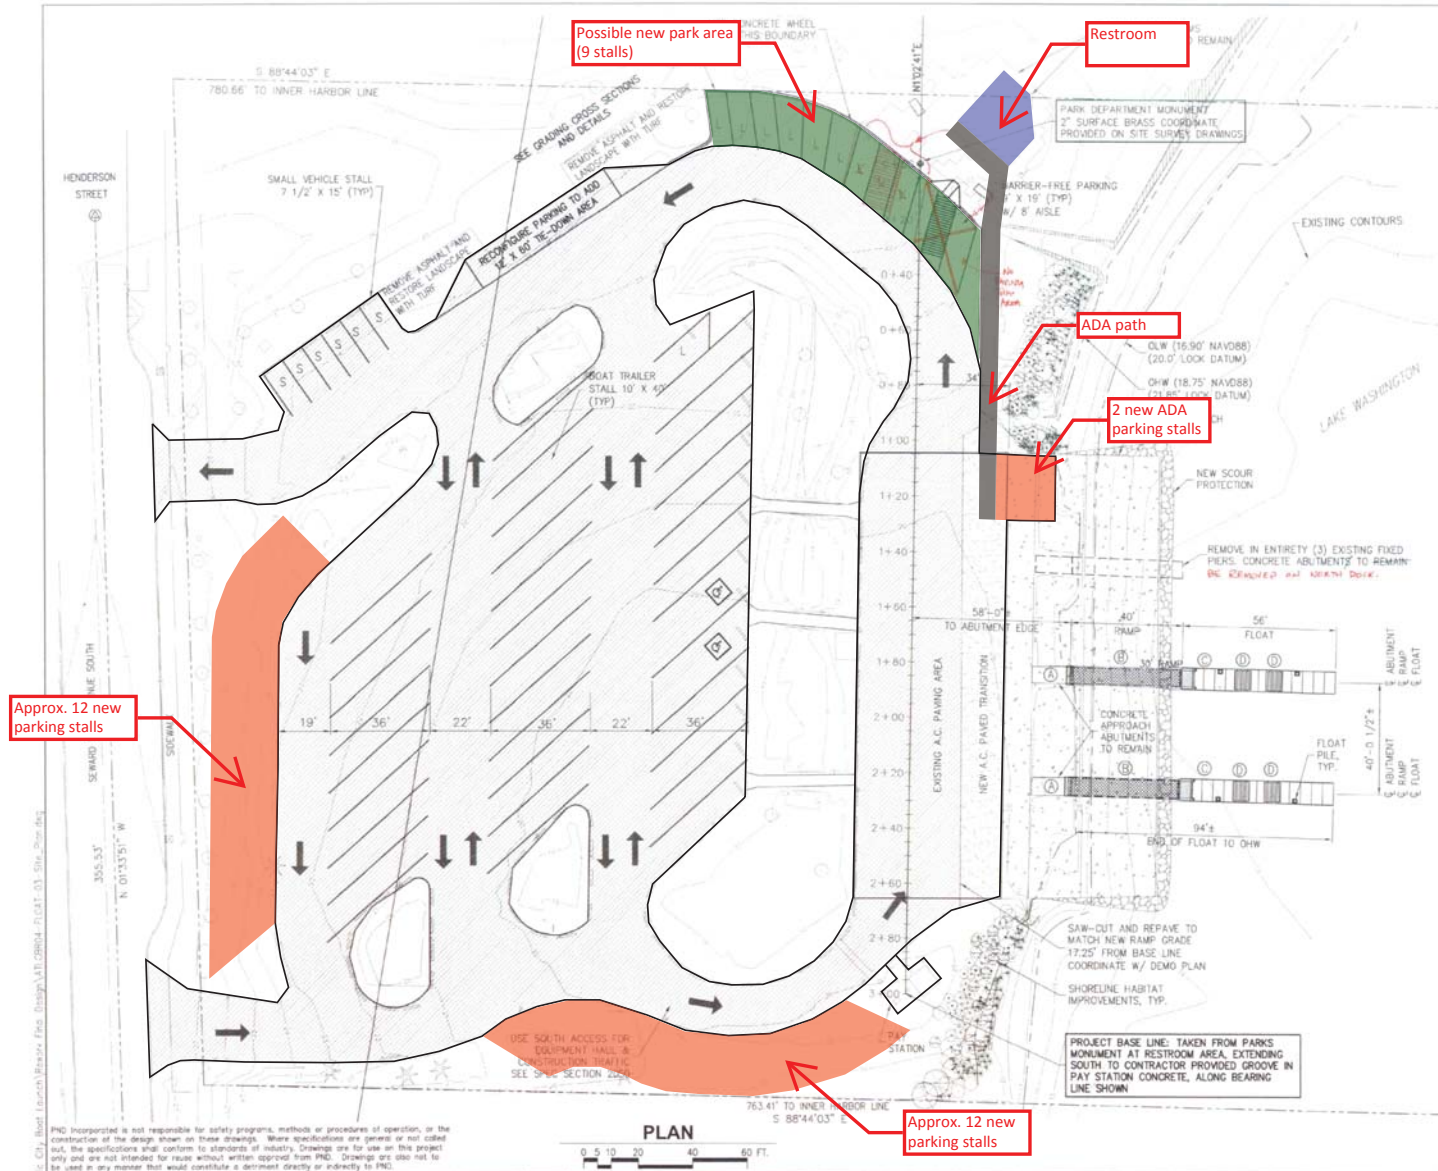

PRELIMINARY PARKING STUDY

BE'ER SHEVA PARK IMPROVEMENTS

March 3, 2018